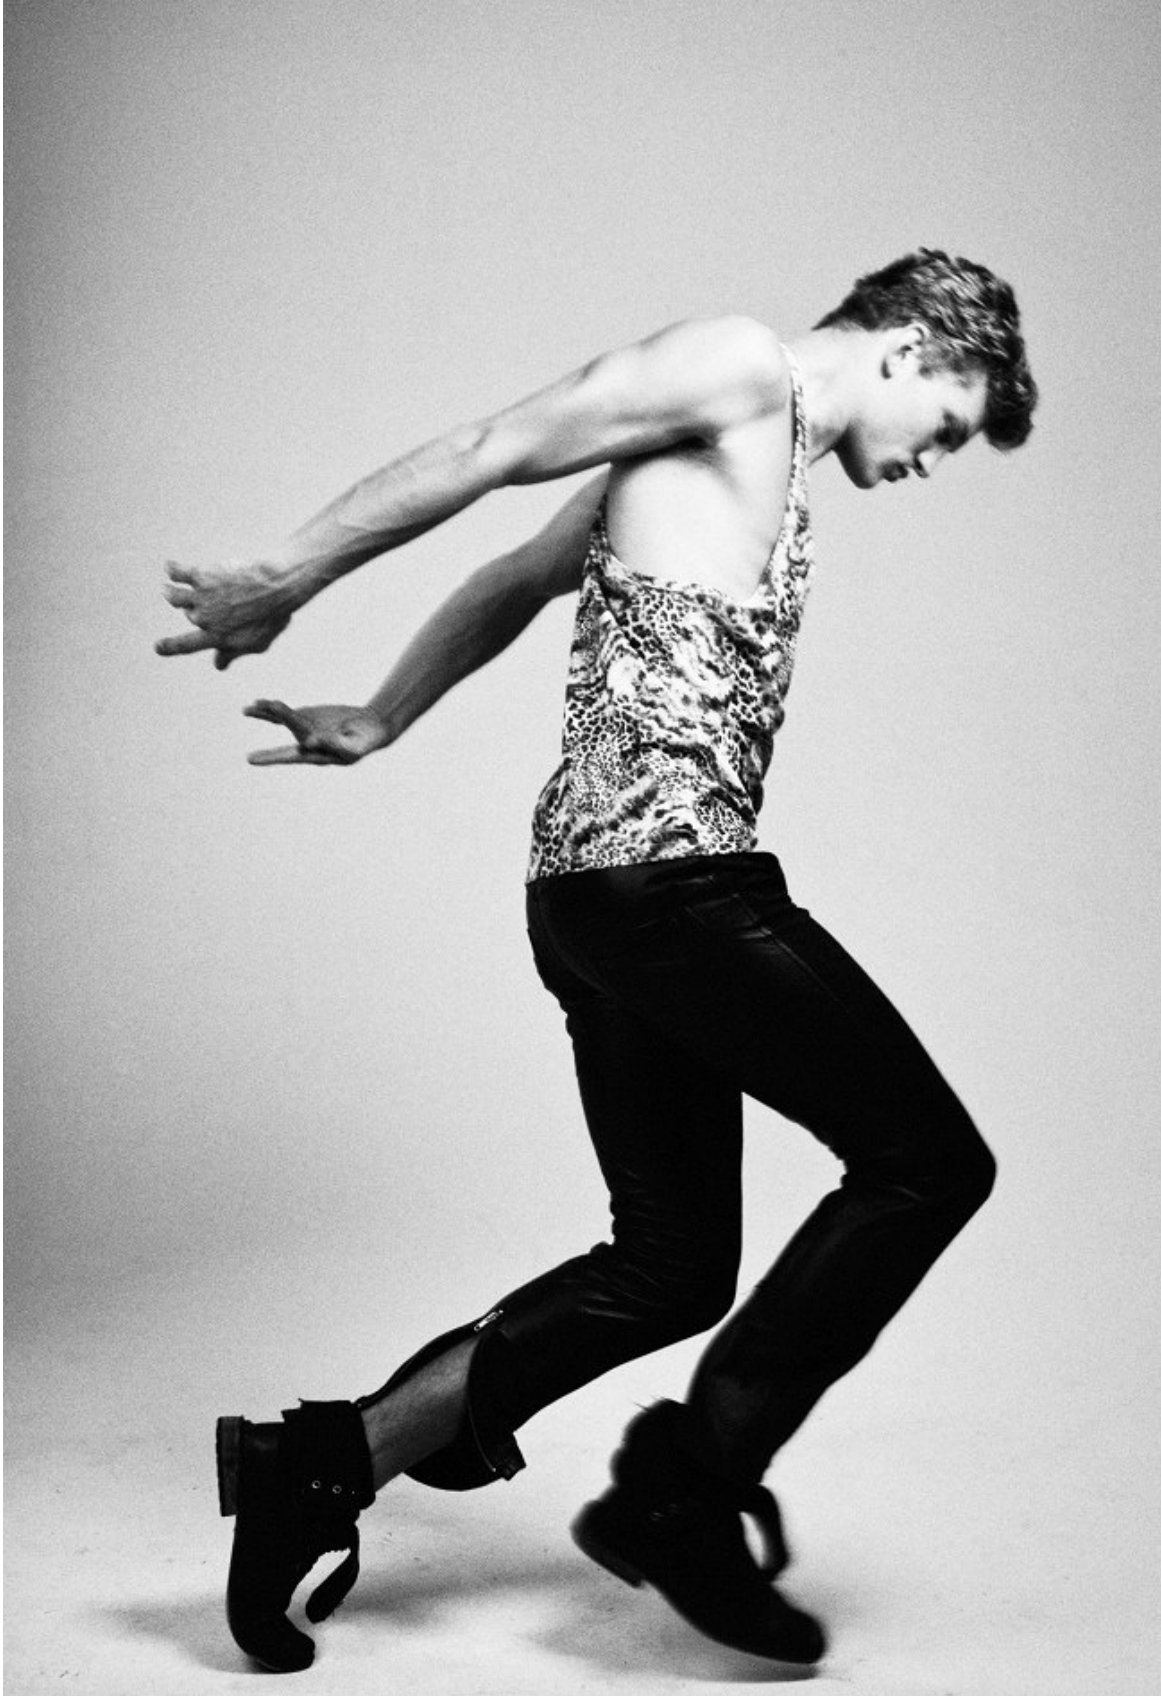

BOSS MODELS

CAPE TOWN

SEBASTIAN SAUVE

Height: 191cm Chest: 102cm Waist: 84cm Suit: 40 L Shoe: 11 UK Hair: Light Brown Eyes: Blue