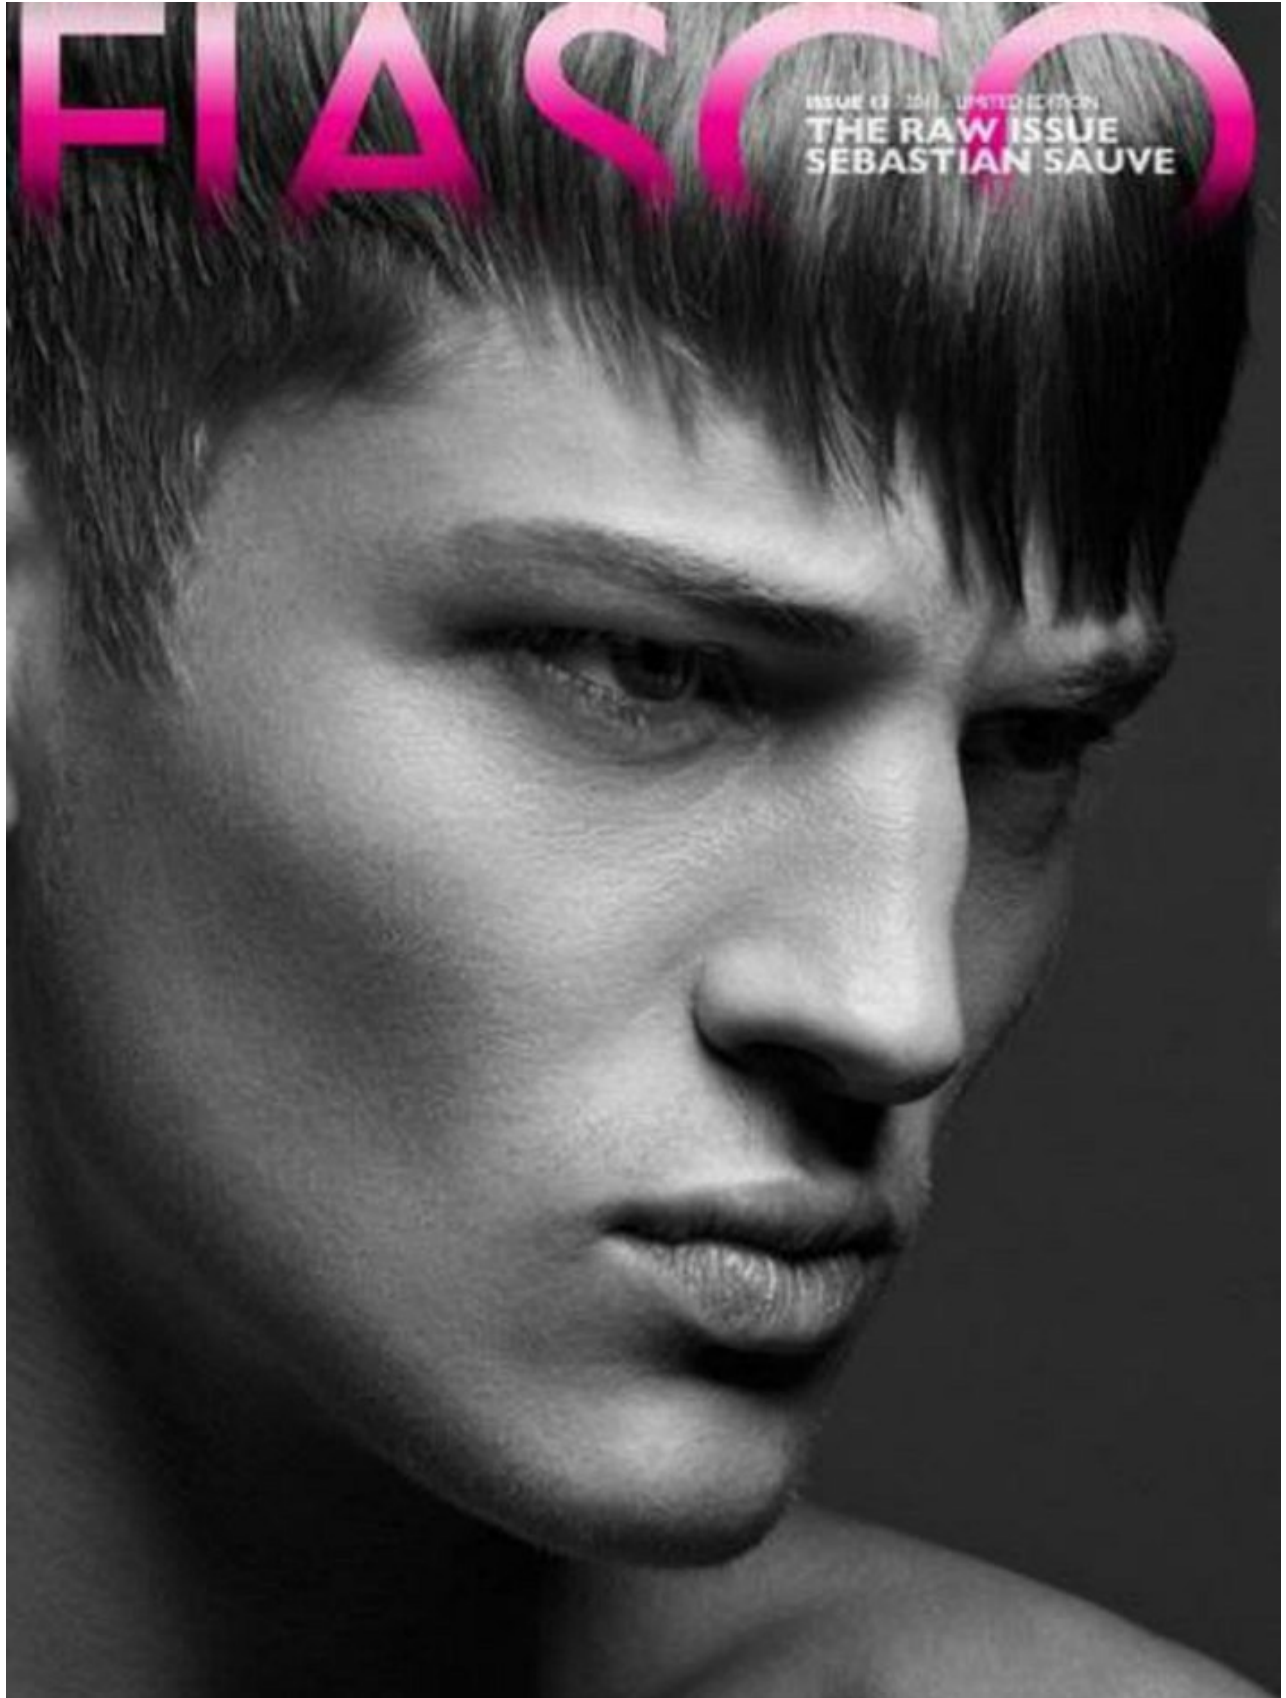

BOSS MODELS

CAPE TOWN

SEBASTIAN SAUVE

Height: 191cm Chest: 102cm Waist: 84cm Suit: 40 L Shoe: 11 UK Hair: Light Brown Eyes: Blue