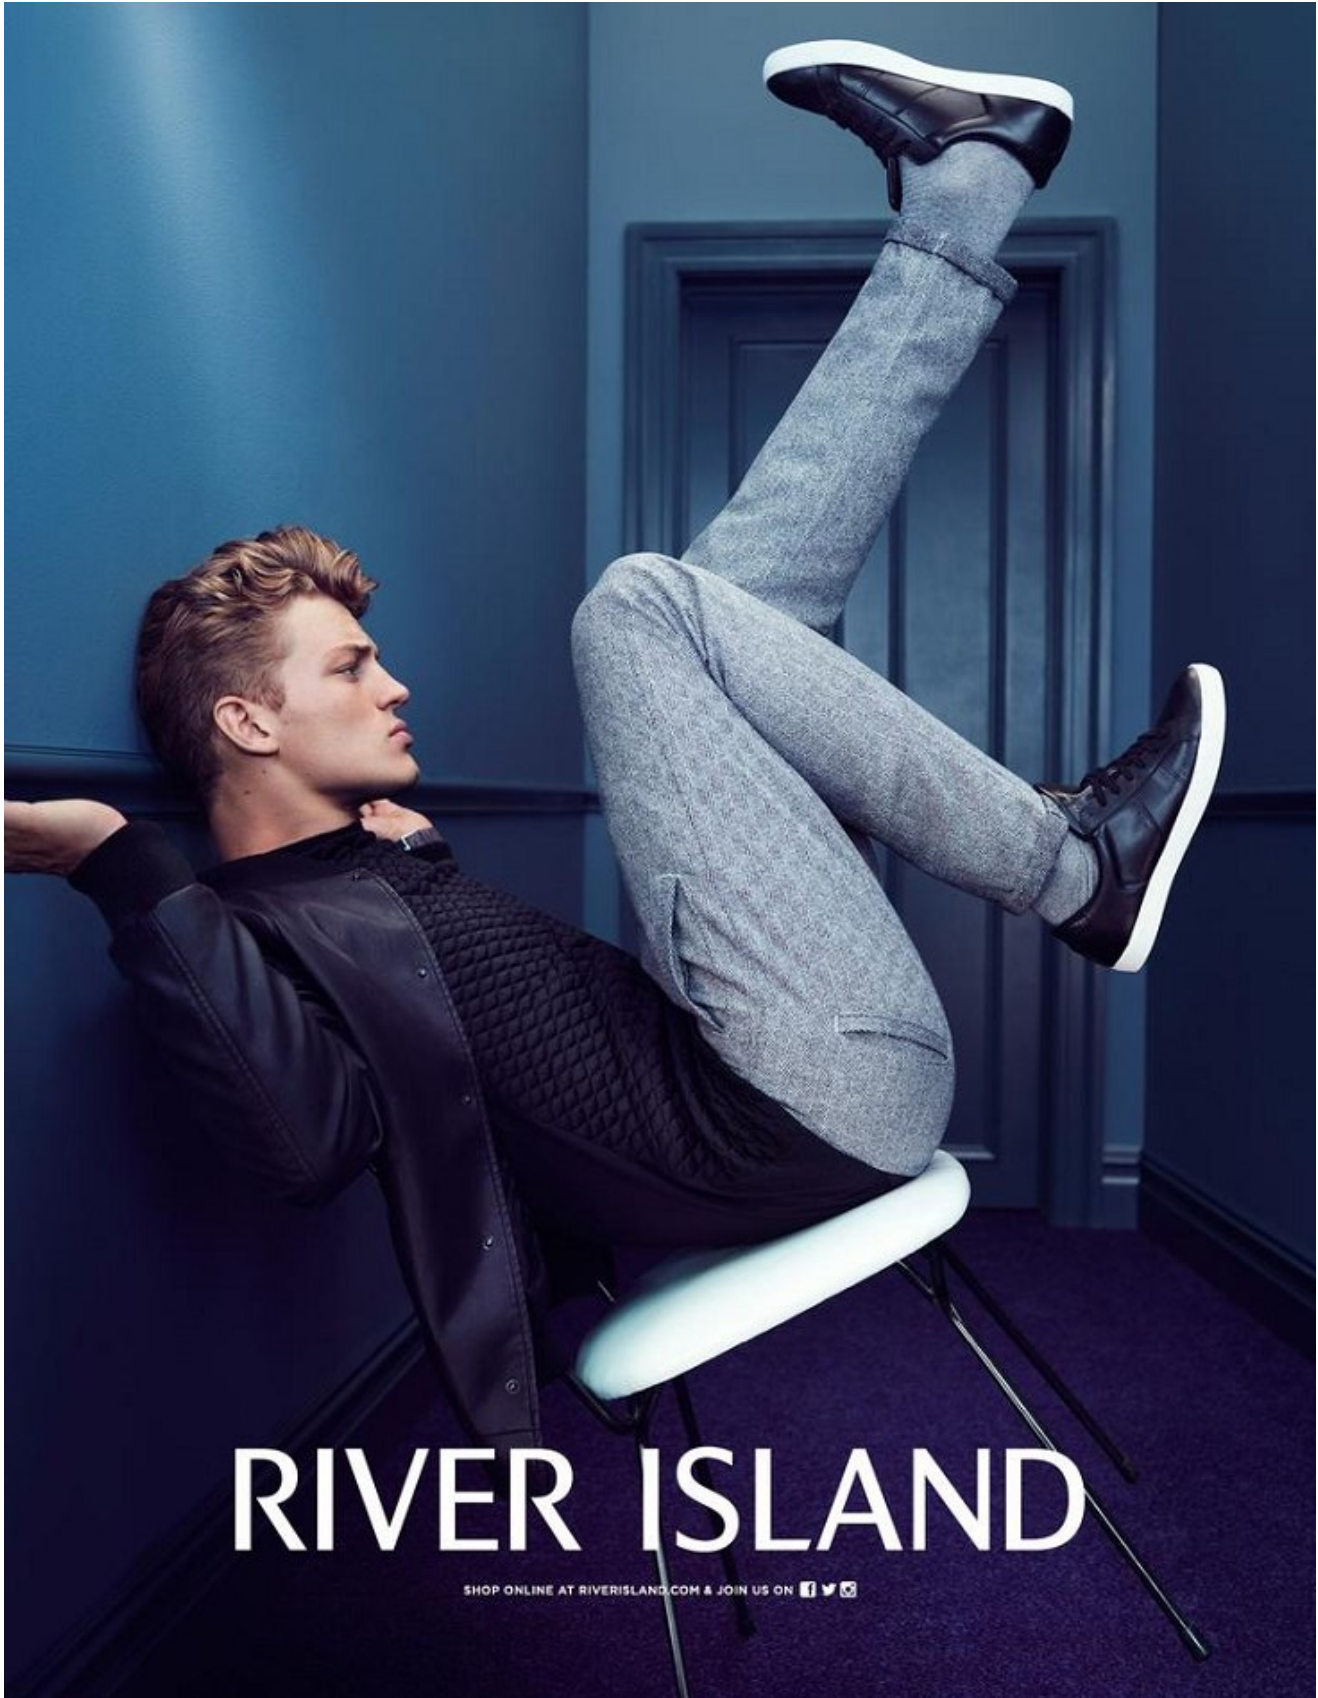

BOSS MODELS

CAPE TOWN

SEBASTIAN SAUVE

Height: 191cm Chest: 102cm Waist: 84cm Suit: 40 L Shoe: 11 UK Hair: Light Brown Eyes: Blue

BOSS MODELS

CAPE TOWN

RIVER ISLAND

SHOP ONLINE AT RIVERISLAND.COM & JOIN US ON   