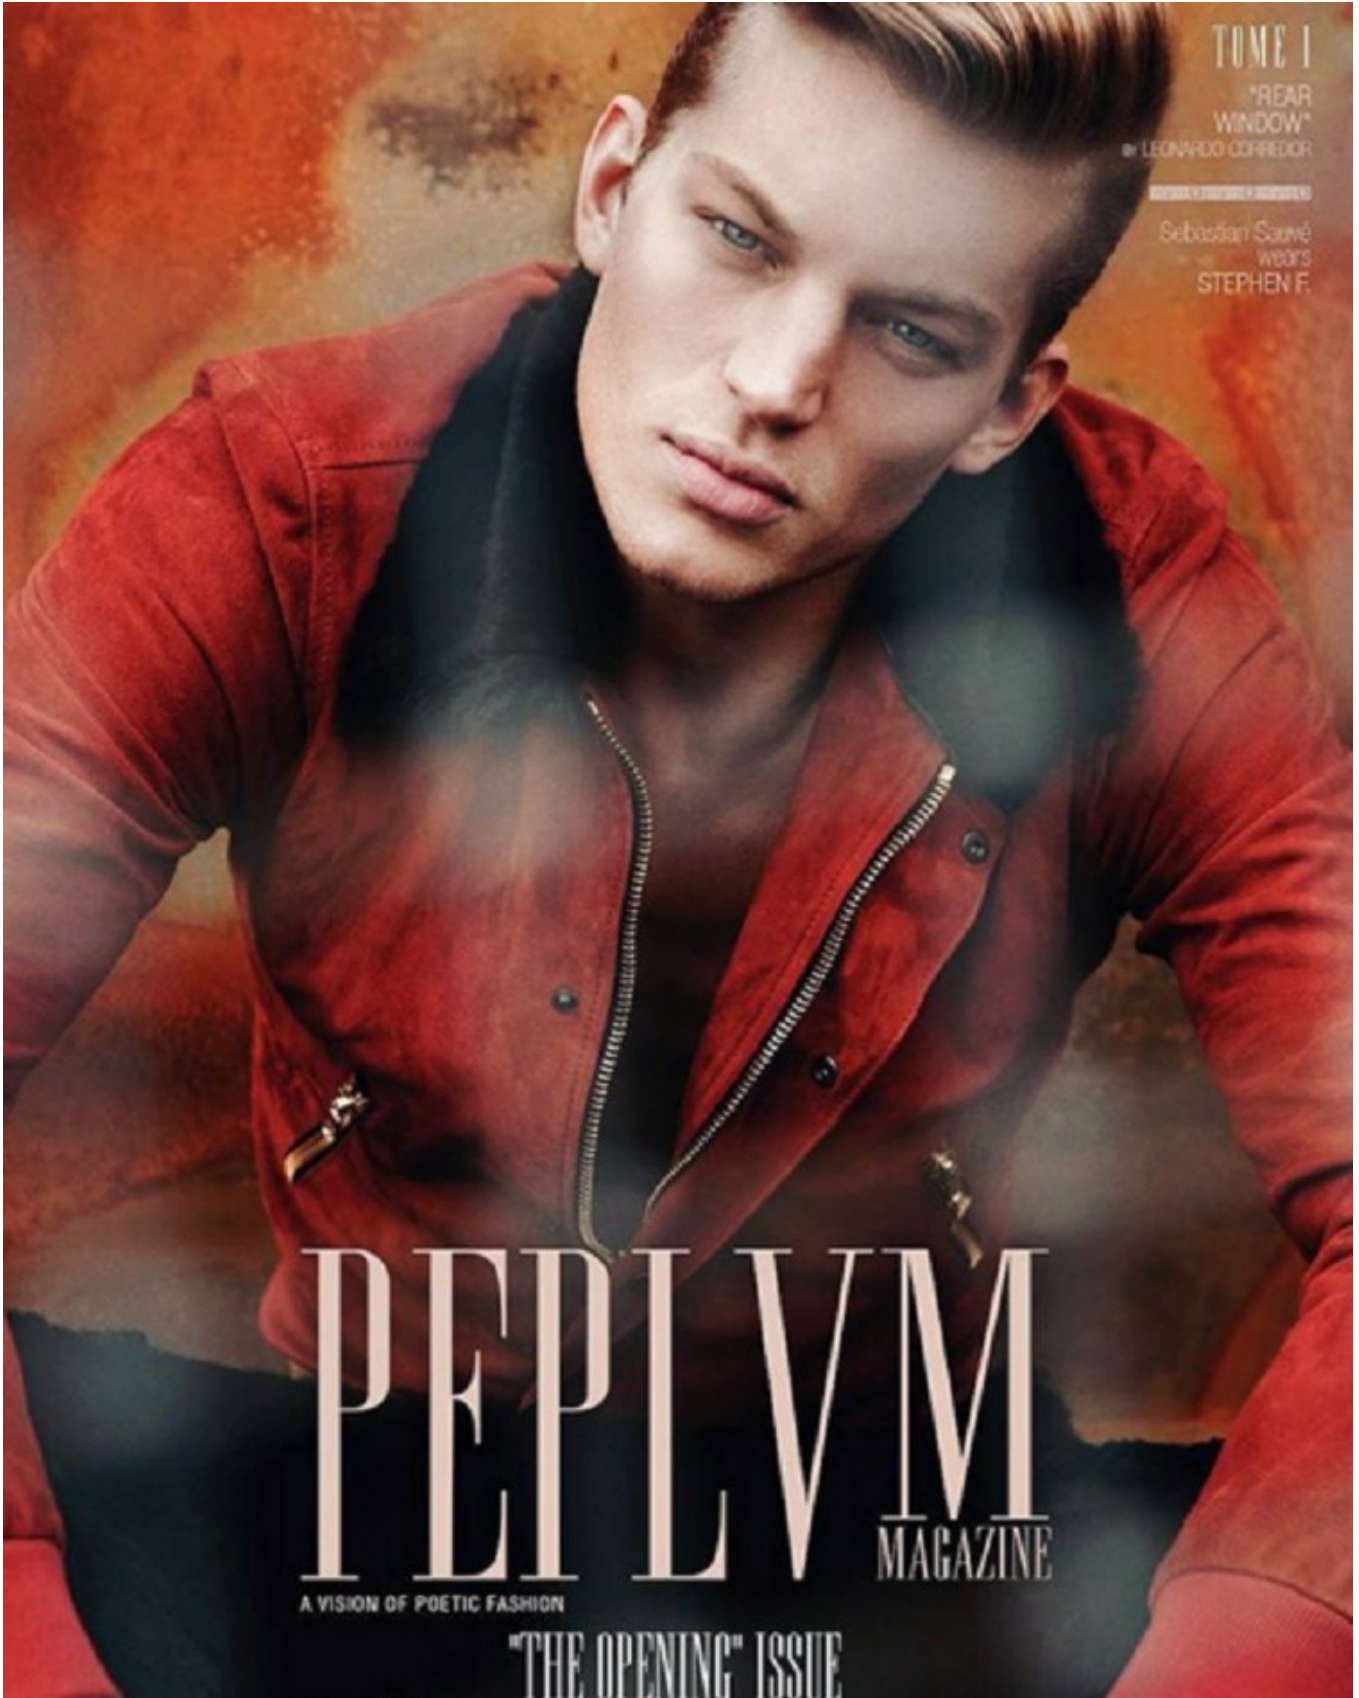

BOSS MODELS

CAPE TOWN

SEBASTIAN SAUVE

Height: 191cm Chest: 102cm Waist: 84cm Suit: 40 L Shoe: 11 UK Hair: Light Brown Eyes: Blue