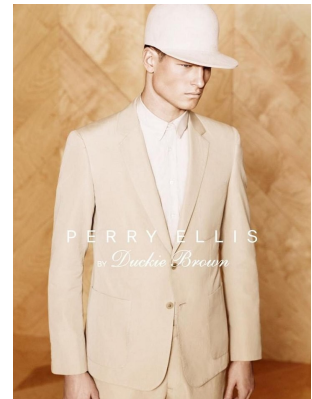

BOSS MODELS

CAPE TOWN

JOHN TODD

Height: 195cm Chest: 99cm Waist: 79cm Suit: 40 L Shoe: 10.5 UK Hair: Brown Eyes: Blue

BOSS MODELS

CAPE TOWN

JOHN TODD

Height: 195cm Chest: 99cm Waist: 79cm Suit: 40 L Shoe: 10.5 UK Hair: Brown Eyes: Blue