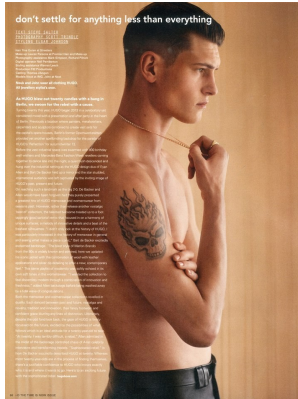

BOSS MODELS

CAPE TOWN

JOHN TODD

Height: 195cm Chest: 99cm Waist: 79cm Suit: 40 L Shoe: 10.5 UK Hair: Brown Eyes: Blue

BOSS MODELS

CAPE TOWN

JOHN TODD

Height: 195cm Chest: 99cm Waist: 79cm Suit: 40 L Shoe: 10.5 UK Hair: Brown Eyes: Blue