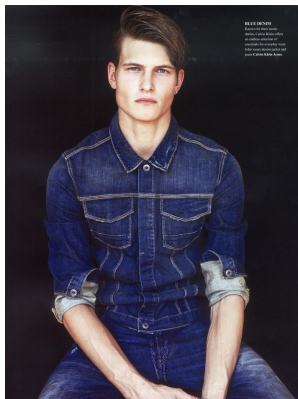

BOSS MODELS

CAPE TOWN

JOHN TODD

Height: 195cm Chest: 99cm Waist: 79cm Suit: 40 L Shoe: 10.5 UK Hair: Brown Eyes: Blue

BOSS MODELS

CAPE TOWN

JOHN TODD

Height: 195cm Chest: 99cm Waist: 79cm Suit: 40 L Shoe: 10.5 UK Hair: Brown Eyes: Blue