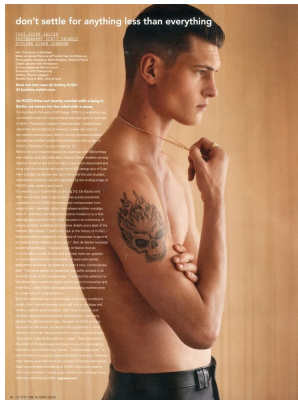

BOSS MODELS

CAPE TOWN

JOHN TODD

Height: 195cm Chest: 99cm Waist: 79cm Suit: 40 L Shoe: 10.5 UK Hair: Brown Eyes: Blue

BOSS MODELS

CAPE TOWN

JOHN TODD

Height: 195cm Chest: 99cm Waist: 79cm Suit: 40 L Shoe: 10.5 UK Hair: Brown Eyes: Blue