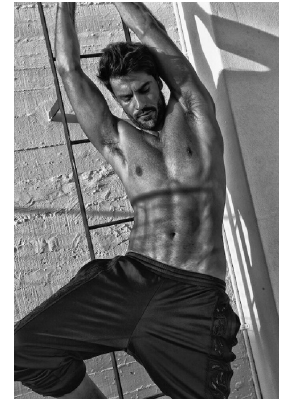

BOSS MODELS

CAPE TOWN

FABRICIO ZUNINO

Height: 183cm Chest: 98cm Waist: 79cm Suit: 38 R Shoe: 9 UK Hair: Brown Eyes: Green

BOSS MODELS

CAPE TOWN

FABRICIO ZUNINO

Height: 183cm Chest: 98cm Waist: 79cm Suit: 38 R Shoe: 9 UK Hair: Brown Eyes: Green