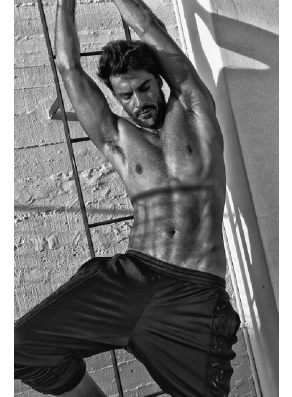

BOSS MODELS

CAPE TOWN

FABRICIO ZUNINO

Height: 183cm Chest: 98cm Waist: 79cm Suit: 38 R Shoe: 9 UK Hair: Brown Eyes: Green

BOSS MODELS

CAPE TOWN

FABRICIO ZUNINO

Height: 183cm Chest: 98cm Waist: 79cm Suit: 38 R Shoe: 9 UK Hair: Brown Eyes: Green