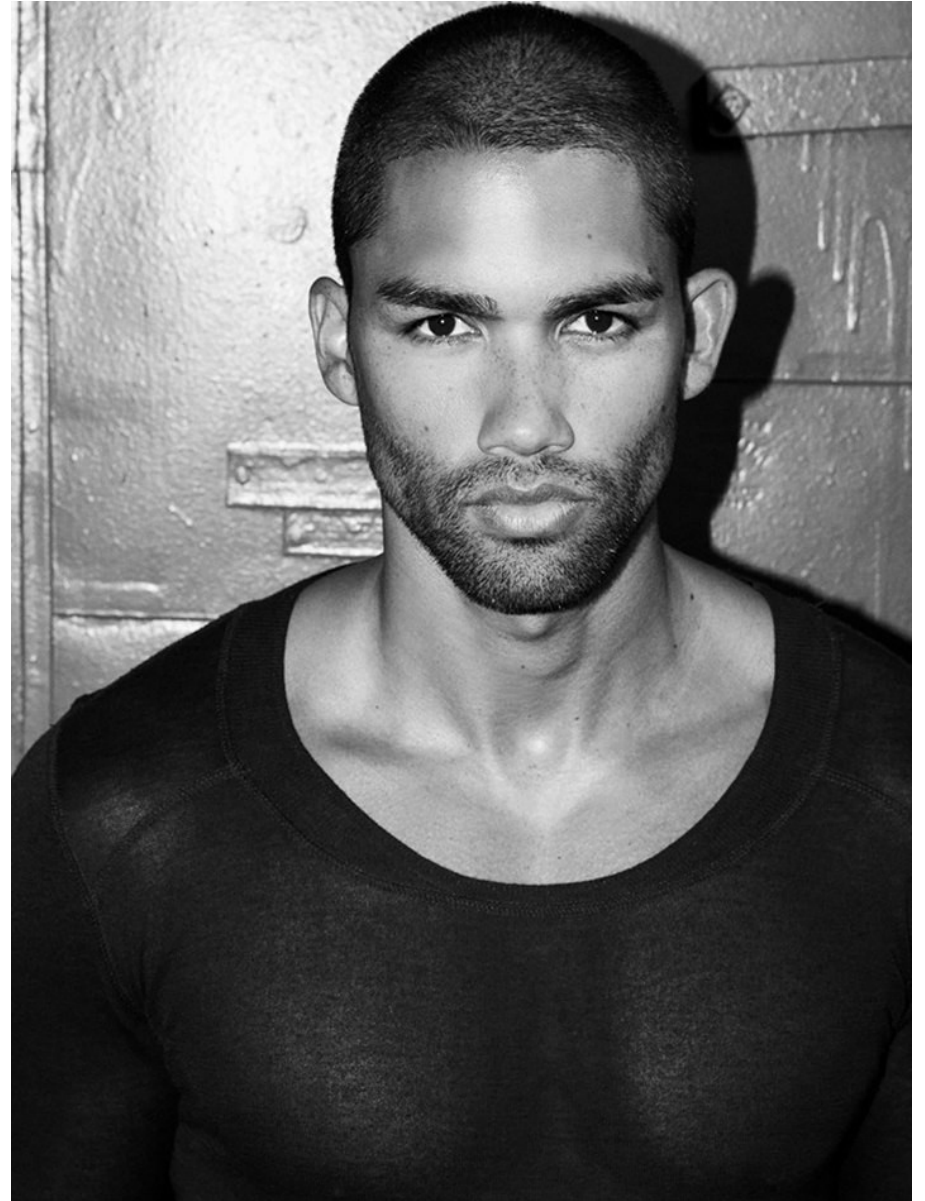

CAPE TOWN

DAVE LILJA

Height: 189cm Chest: 99cm Waist: 77cm Shoe: 9 UK Hair: Black Eyes: Brown

BOSS MODELS

CAPE TOWN

DAVE LILJA

Height: 189cm Chest: 99cm Waist: 77cm Shoe: 9 UK Hair: Black Eyes: Brown

BOSS MODELS