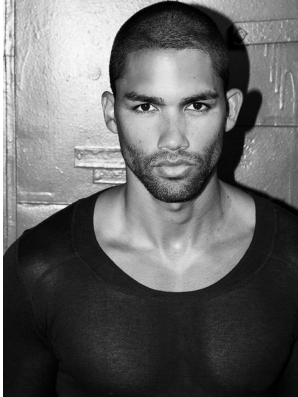

BOSS MODELS

CAPE TOWN

DAVE LILJA

Height: 189cm Chest: 99cm Waist: 77cm Shoe: 9 UK Hair: Black Eyes: Brown

BOSS MODELS

CAPE TOWN

DAVE LILJA

Height: 189cm Chest: 99cm Waist: 77cm Shoe: 9 UK Hair: Black Eyes: Brown