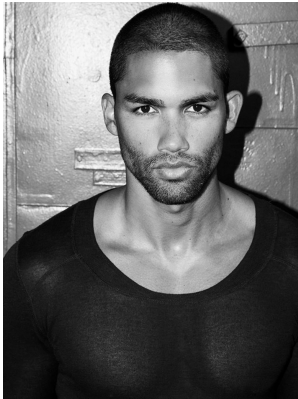

BOSS MODELS

CAPE TOWN

DAVE LILJA

Height: 189cm Chest: 99cm Waist: 77cm Shoe: 9 UK Hair: Black Eyes: Brown

BOSS MODELS

CAPE TOWN

DAVE LILJA

Height: 189cm Chest: 99cm Waist: 77cm Shoe: 9 UK Hair: Black Eyes: Brown