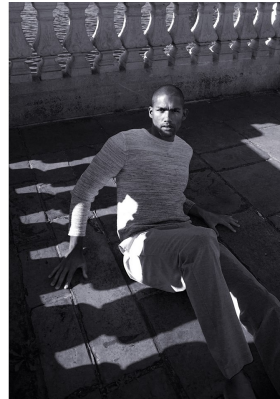

BOSS MODELS

CAPE TOWN

DAVE LILJA

Height: 189cm Chest: 99cm Waist: 77cm Shoe: 9 UK Hair: Black Eyes: Brown

BOSS MODELS

CAPE TOWN

DAVE LILJA

Height: 189cm Chest: 99cm Waist: 77cm Shoe: 9 UK Hair: Black Eyes: Brown