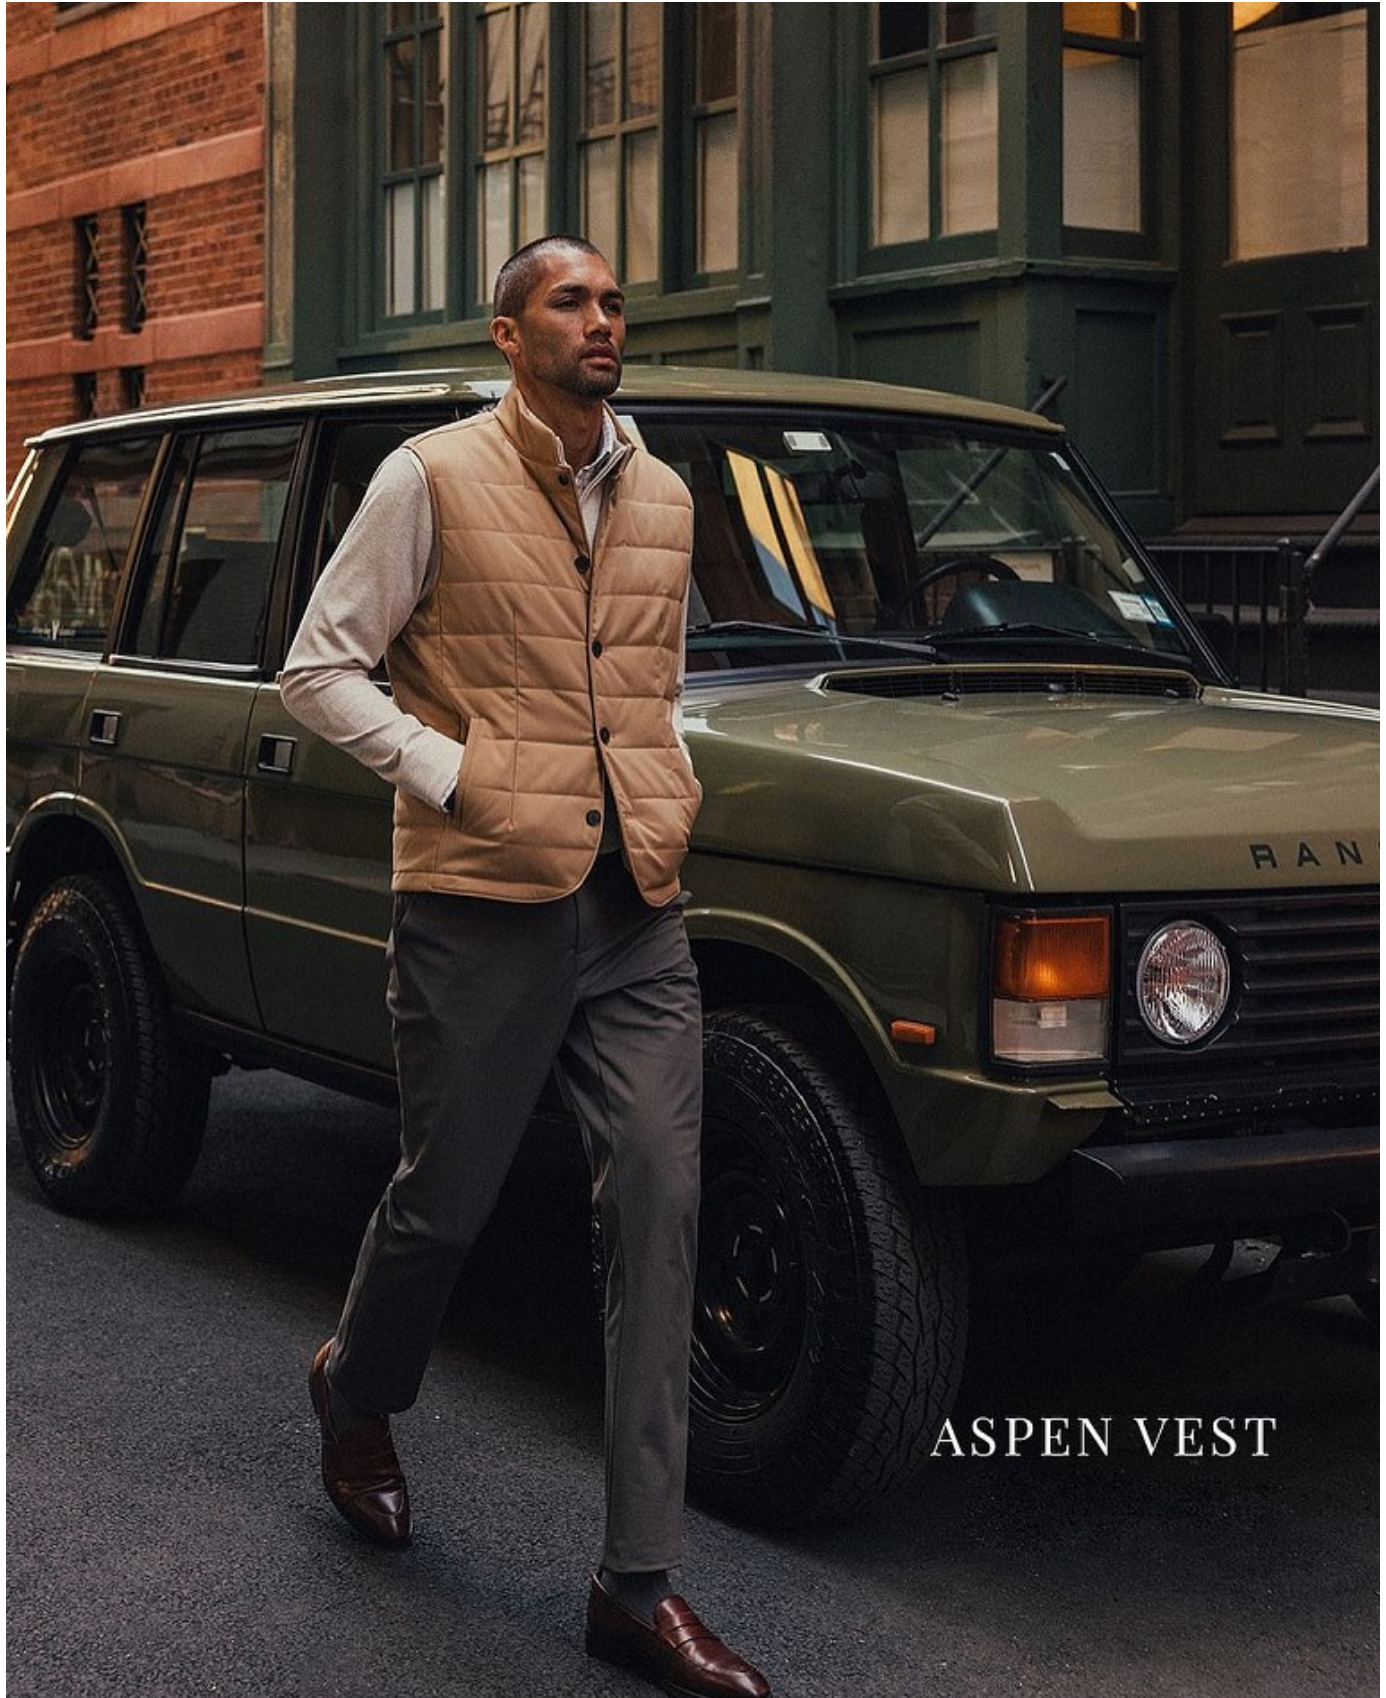

DAVE LILJA

BOSS MODELS

CAPE TOWN

ASPEN VEST

DAVE LILJA

Height: 189cm Chest: 99cm Waist: 77cm Shoe: 9 UK Hair: Black Eyes: Brown