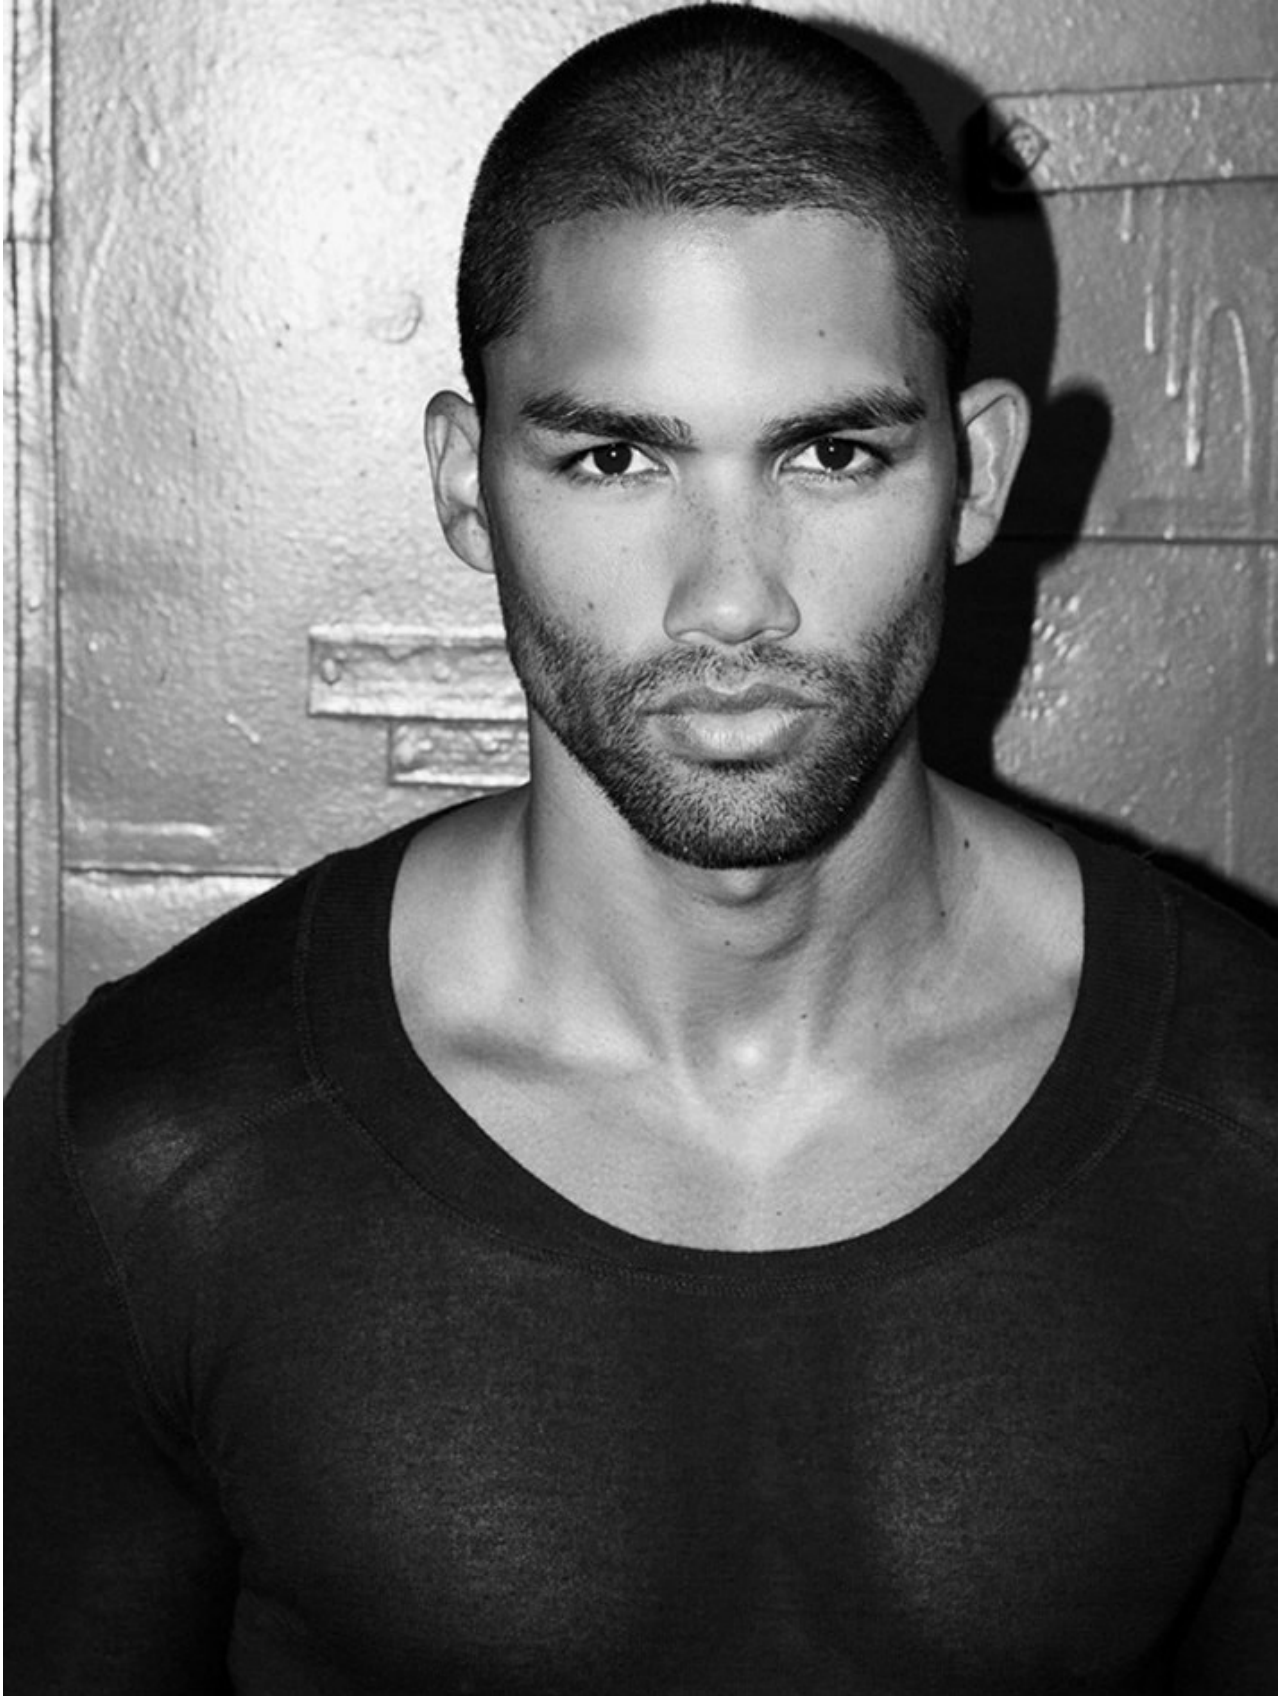

BOSS MODELS

CAPE TOWN

DAVE LILJA

Height: 189cm Chest: 99cm Waist: 77cm Shoe: 9 UK Hair: Black Eyes: Brown