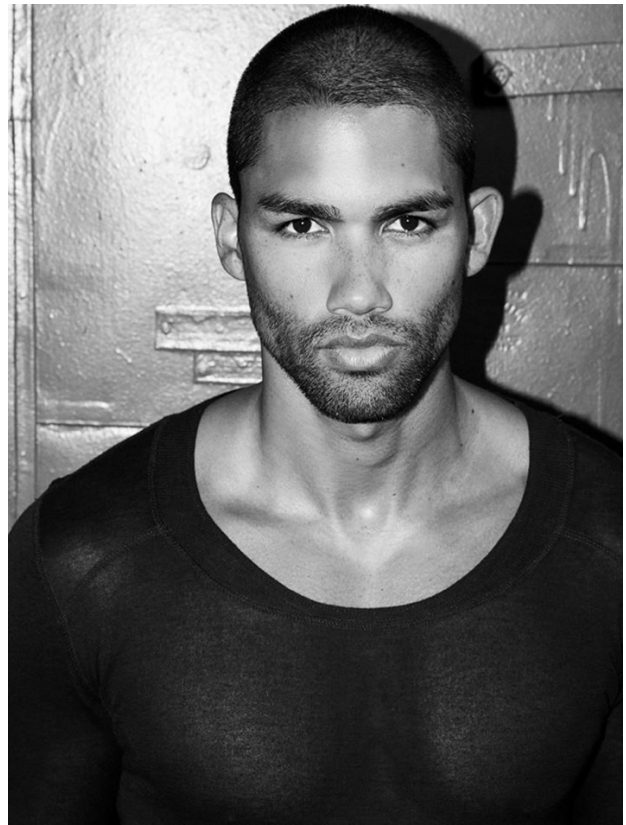

BOSS MODELS

CAPE TOWN

DAVE LILJA

Height: 189cm Chest: 99cm Waist: 77cm Shoe: 9 UK Hair: Black Eyes: Brown

BOSS MODELS

CAPE TOWN

DAVE LILJA

Height: 189cm Chest: 99cm Waist: 77cm Shoe: 9 UK Hair: Black Eyes: Brown