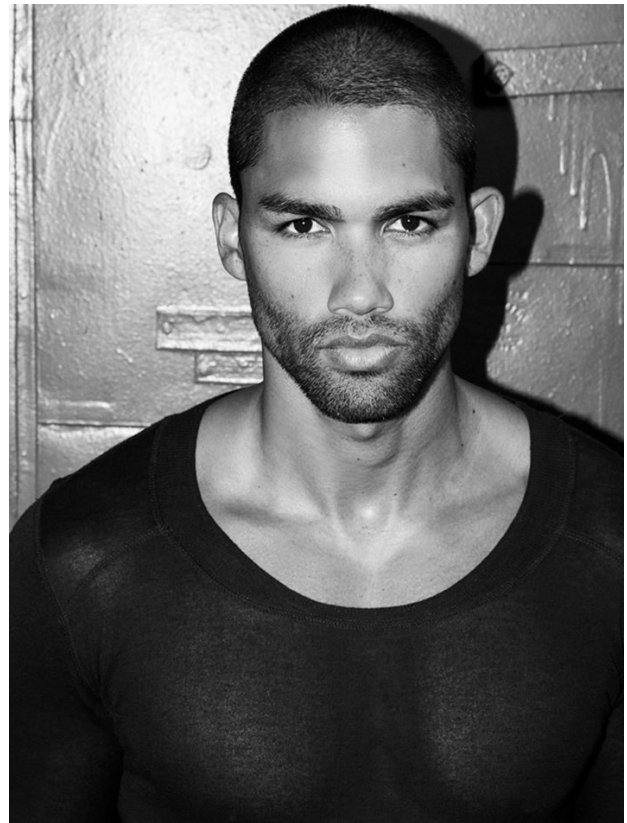

Height: 189cm Chest: 99cm Waist: 77cm Shoe: 9 UK Hair: Black Eyes: Brown

BOSS MODELS

CAPE TOWN

DAVE LILJA

Height: 189cm Chest: 99cm Waist: 77cm Shoe: 9 UK Hair: Black Eyes: Brown

BOSS MODELS

CAPE TOWN

DAVE LILJA