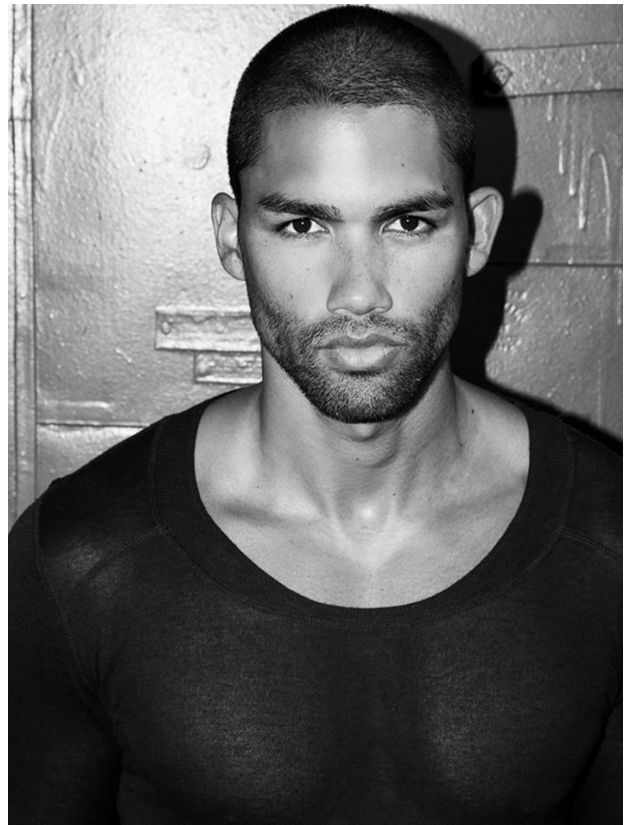

Height: 189cm Chest: 99cm Waist: 77cm Shoe: 9 UK Hair: Black Eyes: Brown

BOSS MODELS

CAPE TOWN

DAVE LILJA

Height: 189cm Chest: 99cm Waist: 77cm Shoe: 9 UK Hair: Black Eyes: Brown

BOSS MODELS

CAPE TOWN

DAVE LILJA