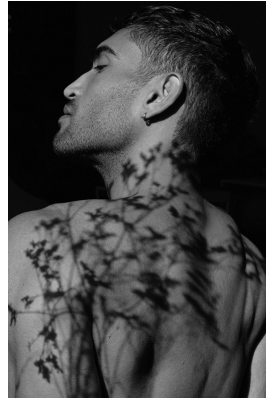

BOSS MODELS

CAPE TOWN

AZHAR SULEMAN

Height: 189cm Chest: 99cm Waist: 83cm Suit: 40 R Shoe: 10.5 UK Hair: Black Eyes: Brown

BOSS MODELS

CAPE TOWN

AZHAR SULEMAN

Height: 189cm Chest: 99cm Waist: 83cm Suit: 40 R Shoe: 10.5 UK Hair: Black Eyes: Brown

BOSS MODELS

CAPE TOWN

AZHAR SULEMAN

Height: 189cm Chest: 99cm Waist: 83cm Suit: 40 R Shoe: 10.5 UK Hair: Black Eyes: Brown