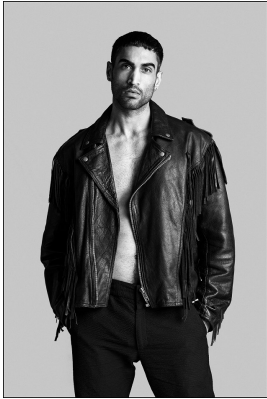

# BOSS MODELS

CAPE TOWN

## AZHAR SULEMAN

Height: 189cm Chest: 99cm Waist: 83cm Suit: 40 R Shoe: 10.5 UK Hair: Black Eyes: Brown