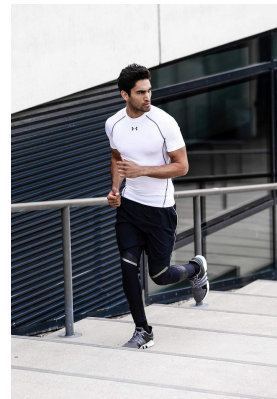

# BOSS MODELS

CAPE TOWN

## AZHAR SULEMAN

Height: 189cm Chest: 99cm Waist: 83cm Suit: 40 R Shoe: 10.5 UK Hair: Black Eyes: Brown