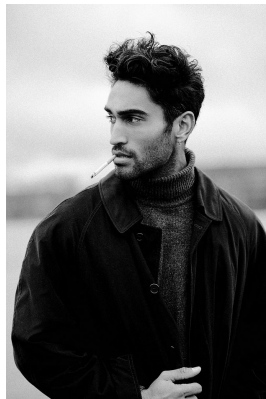

BOSS MODELS

CAPE TOWN

AZHAR SULEMAN

Height: 189cm Chest: 99cm Waist: 83cm Suit: 40 R Shoe: 10.5 UK Hair: Black Eyes: Brown

BOSS MODELS

CAPE TOWN

AZHAR SULEMAN

Height: 189cm Chest: 99cm Waist: 83cm Suit: 40 R Shoe: 10.5 UK Hair: Black Eyes: Brown

BOSS MODELS

CAPE TOWN

AZHAR SULEMAN

Height: 189cm Chest: 99cm Waist: 83cm Suit: 40 R Shoe: 10.5 UK Hair: Black Eyes: Brown