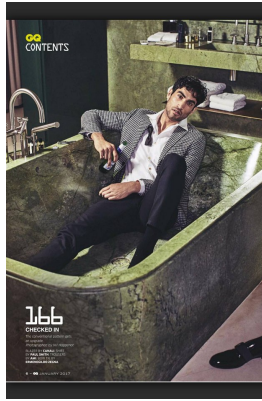

BOSS MODELS

CAPE TOWN

AZHAR SULEMAN

Height: 189cm Chest: 99cm Waist: 83cm Suit: 40 R Shoe: 10.5 UK Hair: Black Eyes: Brown

BOSS MODELS

CAPE TOWN

AZHAR SULEMAN

Height: 189cm Chest: 99cm Waist: 83cm Suit: 40 R Shoe: 10.5 UK Hair: Black Eyes: Brown

BOSS MODELS

CAPE TOWN

AZHAR SULEMAN

Height: 189cm Chest: 99cm Waist: 83cm Suit: 40 R Shoe: 10.5 UK Hair: Black Eyes: Brown