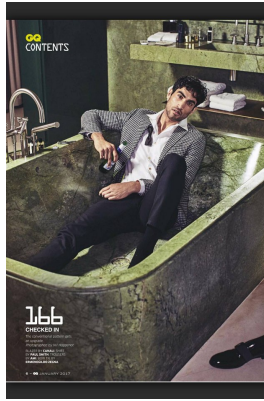

# BOSS MODELS

CAPE TOWN

## AZHAR SULEMAN

Height: 189cm Chest: 99cm Waist: 83cm Suit: 40 R Shoe: 10.5 UK Hair: Black Eyes: Brown