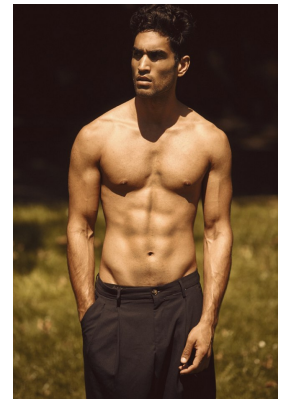

BOSS MODELS

CAPE TOWN

AZHAR SULEMAN

Height: 189cm Chest: 99cm Waist: 83cm Suit: 40 R Shoe: 10.5 UK Hair: Black Eyes: Brown

BOSS MODELS

CAPE TOWN

AZHAR SULEMAN

Height: 189cm Chest: 99cm Waist: 83cm Suit: 40 R Shoe: 10.5 UK Hair: Black Eyes: Brown

BOSS MODELS

CAPE TOWN

AZHAR SULEMAN

Height: 189cm Chest: 99cm Waist: 83cm Suit: 40 R Shoe: 10.5 UK Hair: Black Eyes: Brown