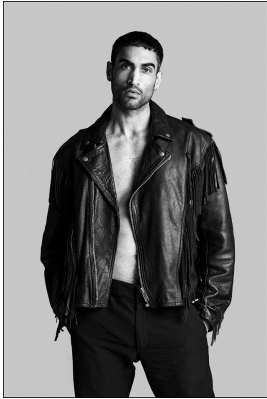

BOSS MODELS

CAPE TOWN

AZHAR SULEMAN

Height: 189cm Chest: 99cm Waist: 83cm Suit: 40 R Shoe: 10.5 UK Hair: Black Eyes: Brown

BOSS MODELS

CAPE TOWN

AZHAR SULEMAN

Height: 189cm Chest: 99cm Waist: 83cm Suit: 40 R Shoe: 10.5 UK Hair: Black Eyes: Brown

BOSS MODELS

CAPE TOWN

AZHAR SULEMAN

Height: 189cm Chest: 99cm Waist: 83cm Suit: 40 R Shoe: 10.5 UK Hair: Black Eyes: Brown