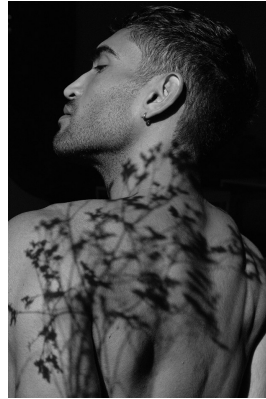

# BOSS MODELS

CAPE TOWN

## AZHAR SULEMAN

Height: 189cm Chest: 99cm Waist: 83cm Suit: 40 R Shoe: 10.5 UK Hair: Black Eyes: Brown