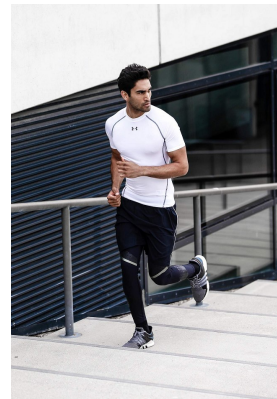

BOSS MODELS

CAPE TOWN

AZHAR SULEMAN

Height: 189cm Chest: 99cm Waist: 83cm Suit: 40 R Shoe: 10.5 UK Hair: Black Eyes: Brown

BOSS MODELS

CAPE TOWN

AZHAR SULEMAN

Height: 189cm Chest: 99cm Waist: 83cm Suit: 40 R Shoe: 10.5 UK Hair: Black Eyes: Brown

BOSS MODELS

CAPE TOWN

AZHAR SULEMAN

Height: 189cm Chest: 99cm Waist: 83cm Suit: 40 R Shoe: 10.5 UK Hair: Black Eyes: Brown