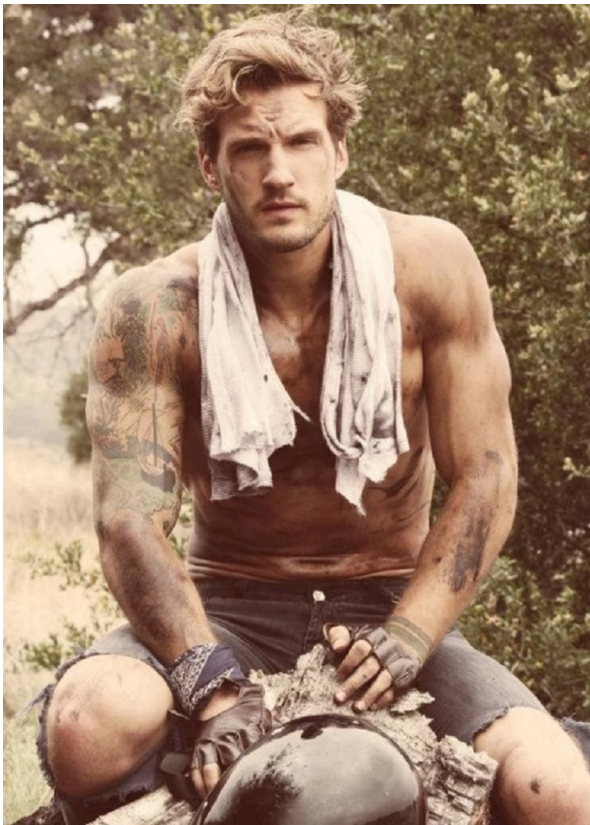

BOSS MODELS

CAPE TOWN

PARKER HURLEY

Height: 183cm Chest: 102cm Waist: 81cm Suit: 40 R Shoe: 10.5 UK Hair: Dark Blonde Eyes: Hazel