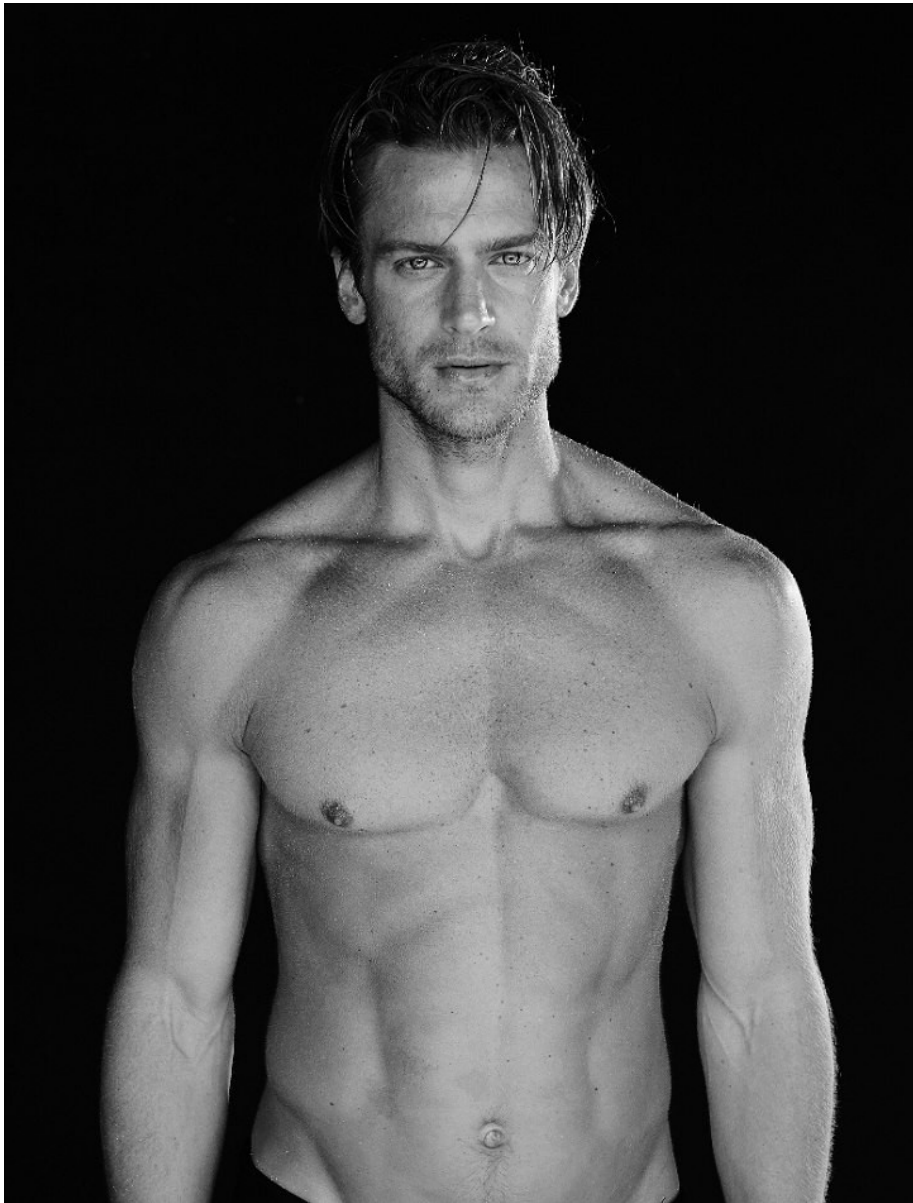

BOSS MODELS

CAPE TOWN

JASON MORGAN

Height: 183cm Chest: 98cm Waist: 79cm Suit: 40 L Shoe: 9 UK Hair: Blonde Eyes: Blue