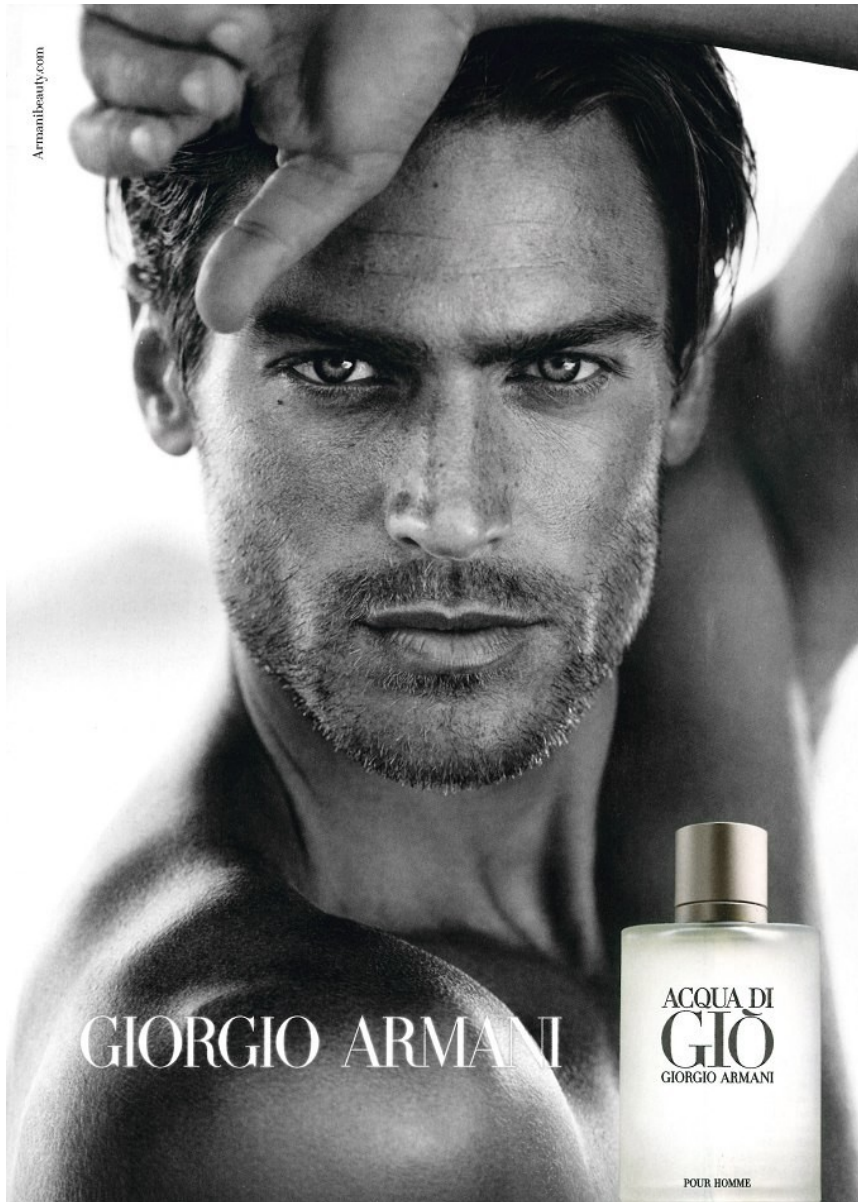

# BOSS MODELS

CAPE TOWN

JASON MORGAN

Height: 183cm Chest: 98cm Waist: 79cm Suit: 40 L Shoe: 9 UK Hair: Blonde Eyes: Blue

# BOSS MODELS

CAPE TOWN

REFLEX

REFLEX