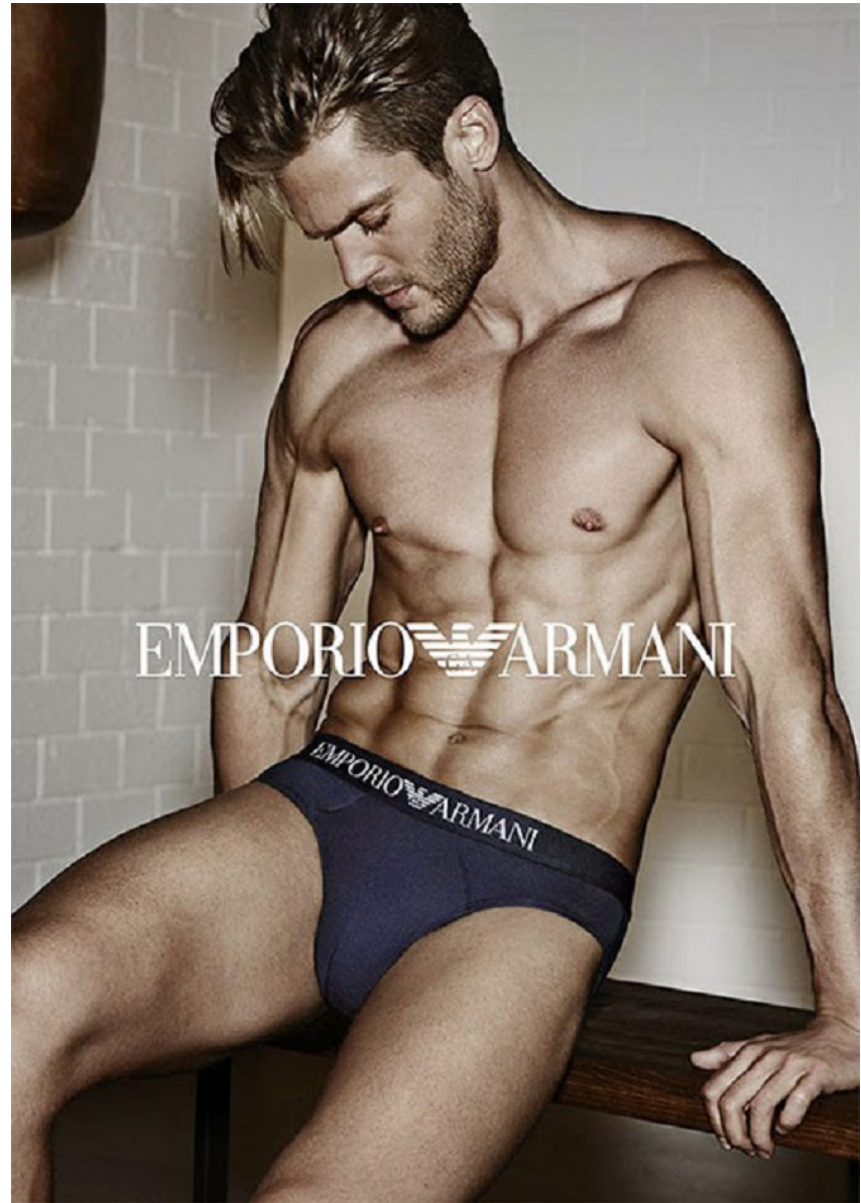

BOSS MODELS

CAPE TOWN

JASON MORGAN

Height: 183cm Chest: 98cm Waist: 79cm Suit: 40 L Shoe: 9 UK Hair: Blonde Eyes: Blue