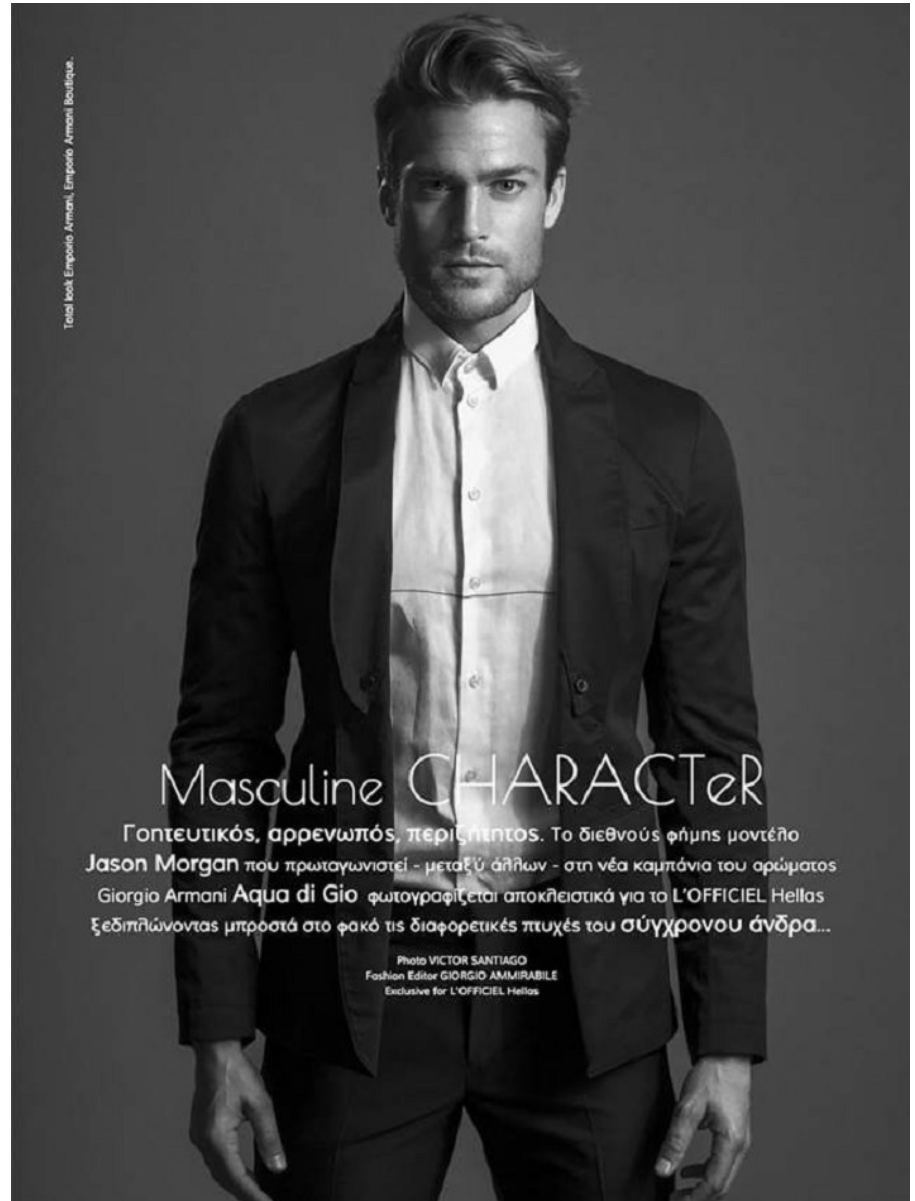

BOSS MODELS

CAPE TOWN

Masculine CHARACTER

Γοητευτικός, αρρενωπός, περίπλοκος. Το διεθνούς φήμης μοντέλο Jason Morgan που πρωταγωνιστεί - μεταξύ άλλων - στη νέα καμπάνια του αρώματος Giorgio Armani Aqua di Giò φωτογραφίζεται αποκλειστικά για το L'OFFICIEL Hellas ξεδιπλώνοντας μπροστά στο φακό τις διαφορετικές πτυχές του σύγχρονου άνδρα...

Photo VICTOR SANTIAGO
Fashion Editor GIORGIO AMMIRABILE
Exclusive for L'OFFICIEL Hellas

JASON MORGAN

Height: 183cm Chest: 98cm Waist: 79cm Suit: 40 L Shoe: 9 UK Hair: Blonde Eyes: Blue