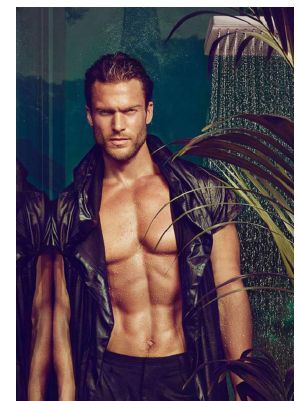

# BOSS MODELS

CAPE TOWN

## JASON MORGAN

Height: 183cm Chest: 98cm Waist: 79cm Suit: 40 L Shoe: 9 UK Hair: Blonde Eyes: Blue