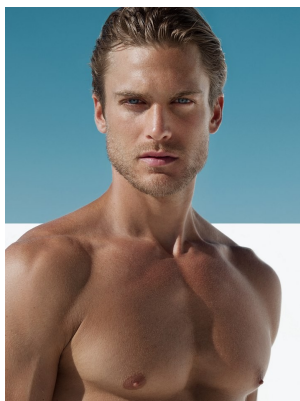

# BOSS MODELS

CAPE TOWN

## JASON MORGAN

Height: 183cm Chest: 98cm Waist: 79cm Suit: 40 L Shoe: 9 UK Hair: Blonde Eyes: Blue