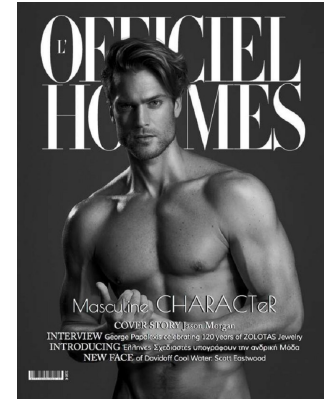

BOSS MODELS

CAPE TOWN

JASON MORGAN

Height: 183cm Chest: 98cm Waist: 79cm Suit: 40 L Shoe: 9 UK Hair: Blonde Eyes: Blue