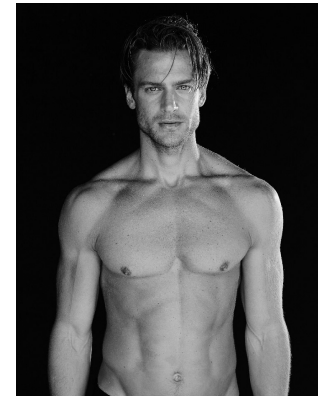

# BOSS MODELS

CAPE TOWN

## JASON MORGAN

Height: 183cm Chest: 98cm Waist: 79cm Suit: 40 L Shoe: 9 UK Hair: Blonde Eyes: Blue