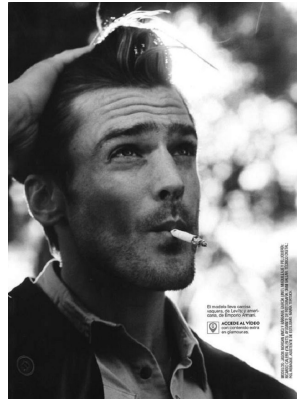

BOSS MODELS

CAPE TOWN

JASON MORGAN

Height: 183cm Chest: 98cm Waist: 79cm Suit: 40 L Shoe: 9 UK Hair: Blonde Eyes: Blue