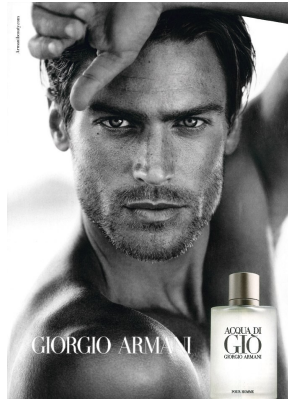

# BOSS MODELS

CAPE TOWN

## JASON MORGAN

Height: 183cm Chest: 98cm Waist: 79cm Suit: 40 L Shoe: 9 UK Hair: Blonde Eyes: Blue