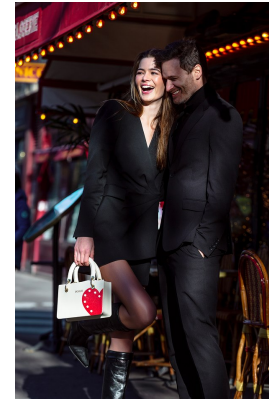

BOSS MODELS

CAPE TOWN

DAVID MILLER

Height: 185cm Waist: 81cm Suit: 40 R Shoe: 9.5 UK Hair: Light Brown Eyes: Blue/Grey

BOSS MODELS

CAPE TOWN

TOUS
MAN
INTENSE

DAVID MILLER

Height: 185cm Waist: 81cm Suit: 40 R Shoe: 9.5 UK Hair: Light Brown Eyes: Blue/Grey