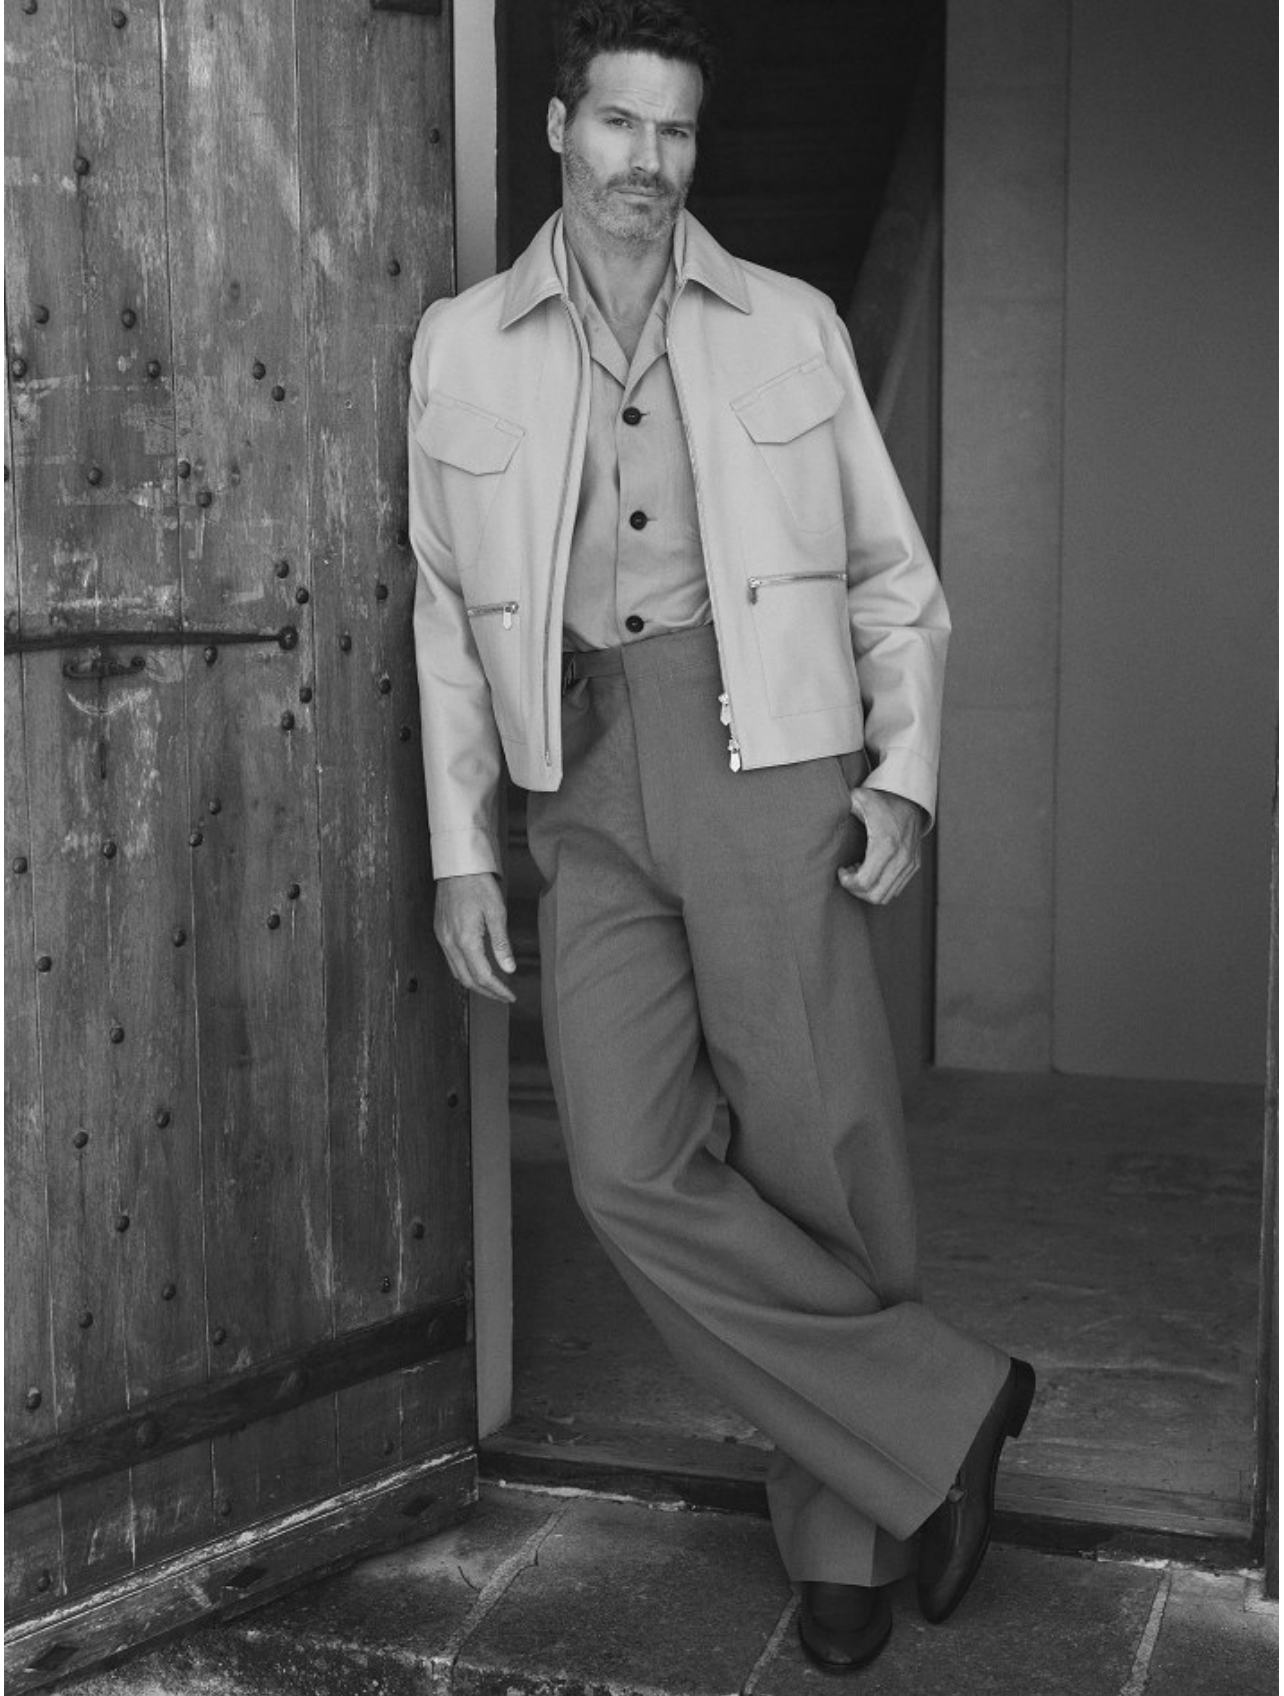

DAVID MILLER

BOSS MODELS

CAPE TOWN

Height: 185cm Waist: 81cm Suit: 40 R Shoe: 9.5 UK Hair: Light Brown Eyes: Blue/Grey