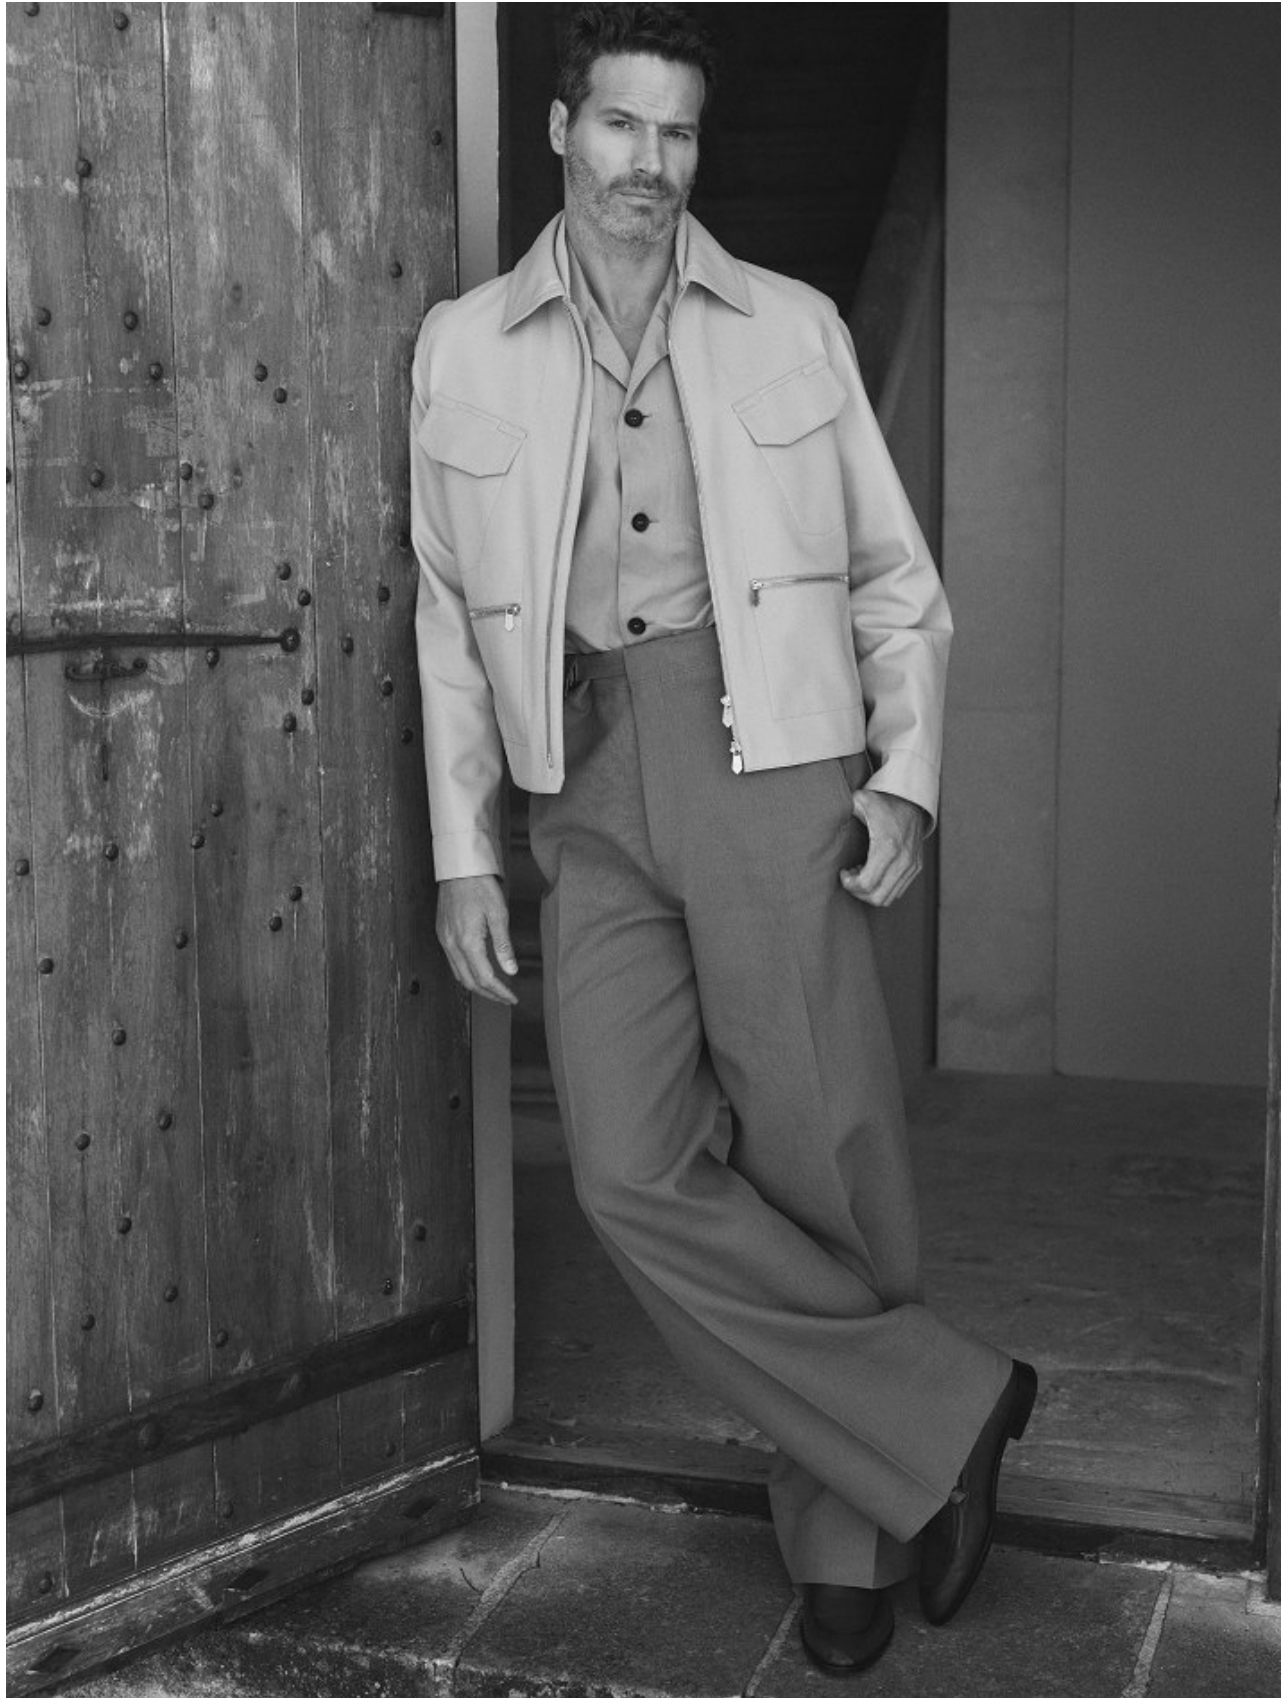

DAVID MILLER

BOSS MODELS

CAPE TOWN

Height: 185cm Waist: 81cm Suit: 40 R Shoe: 9.5 UK Hair: Light Brown Eyes: Blue/Grey