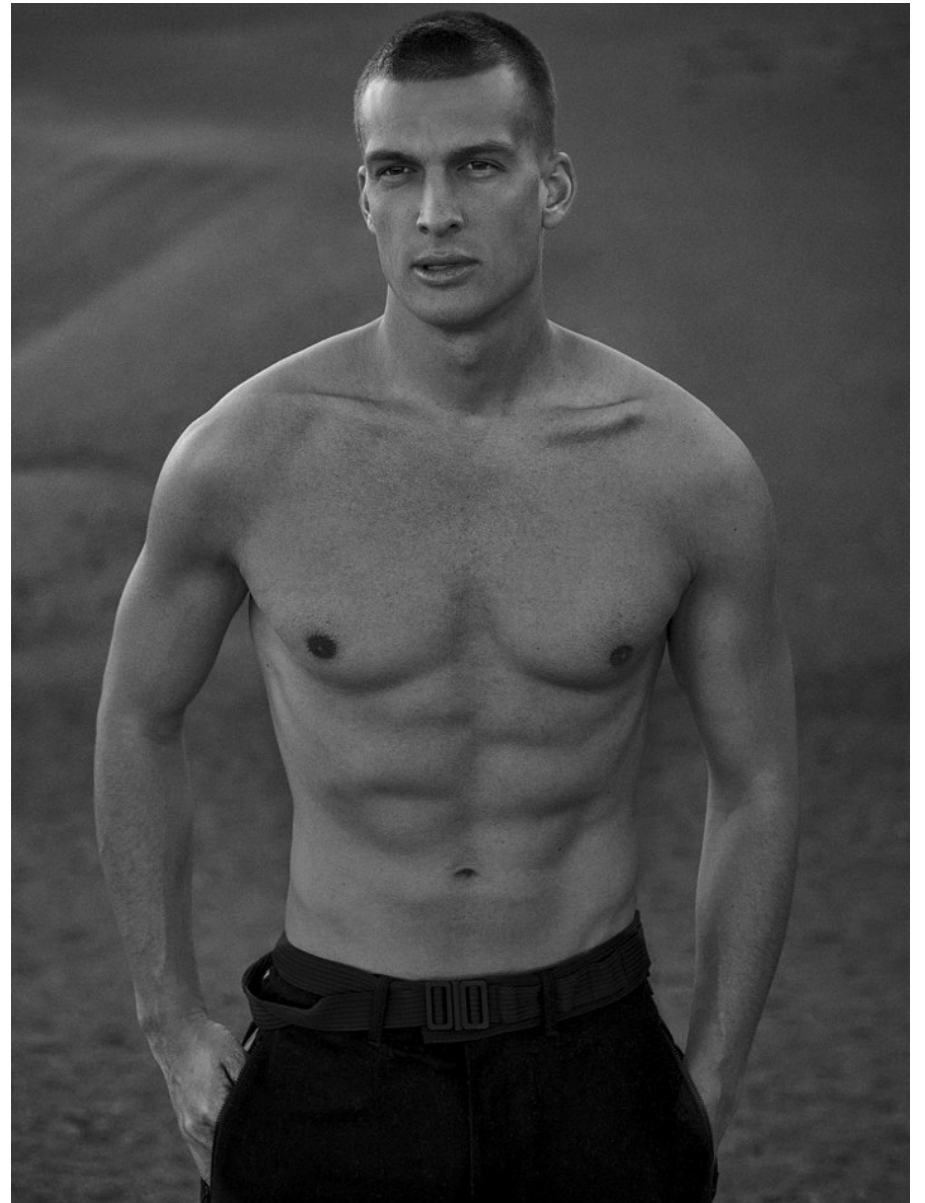

BOSS MODELS

CAPE TOWN

FELIX REIMERS

Height: 187cm Chest: 96cm Waist: 74cm Suit: 38 R Shoe: 9.5 UK Hair: Blonde Eyes: Blue/Grey