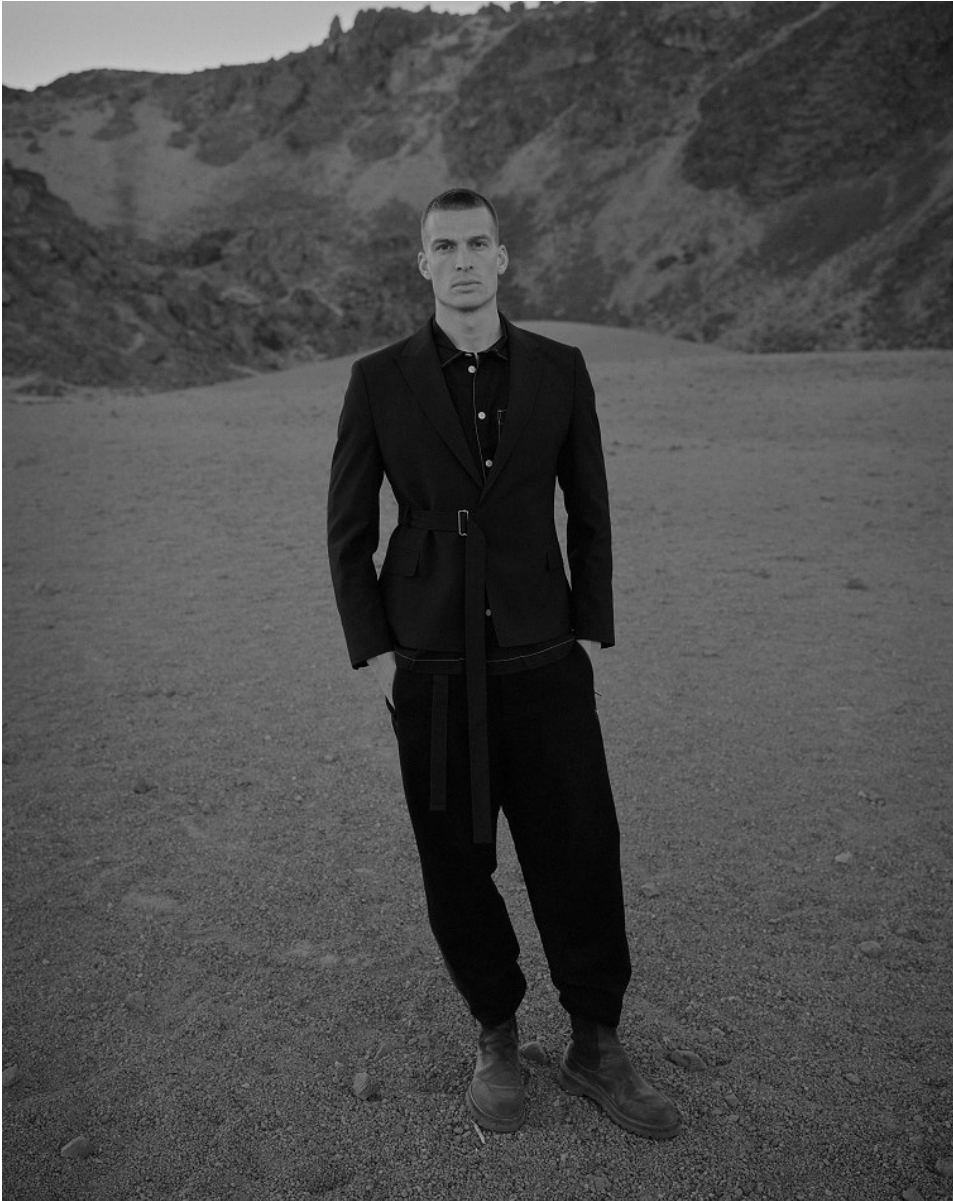

FELIX REIMERS

BOSS MODELS

CAPE TOWN

FELIX REIMERS

Height: 187cm Chest: 96cm Waist: 74cm Suit: 38 R Shoe: 9.5 UK Hair: Blonde Eyes: Blue/Grey