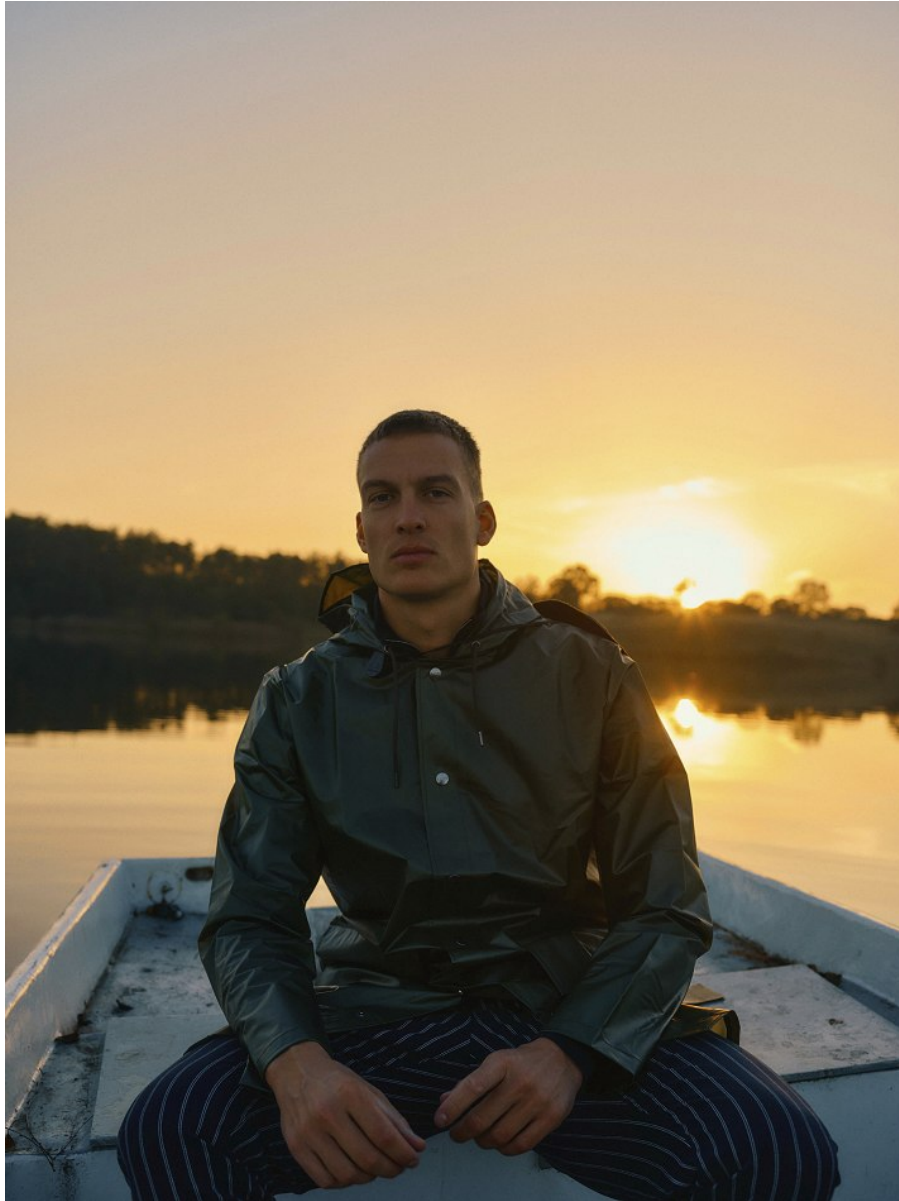

BOSS MODELS

CAPE TOWN

FELIX REIMERS

Height: 187cm Chest: 96cm Waist: 74cm Suit: 38 R Shoe: 9.5 UK Hair: Blonde Eyes: Blue/Grey

BOSS MODELS

CAPE TOWN

FELIX REIMERS

Height: 187cm Chest: 96cm Waist: 74cm Suit: 38 R Shoe: 9.5 UK Hair: Blonde Eyes: Blue/Grey