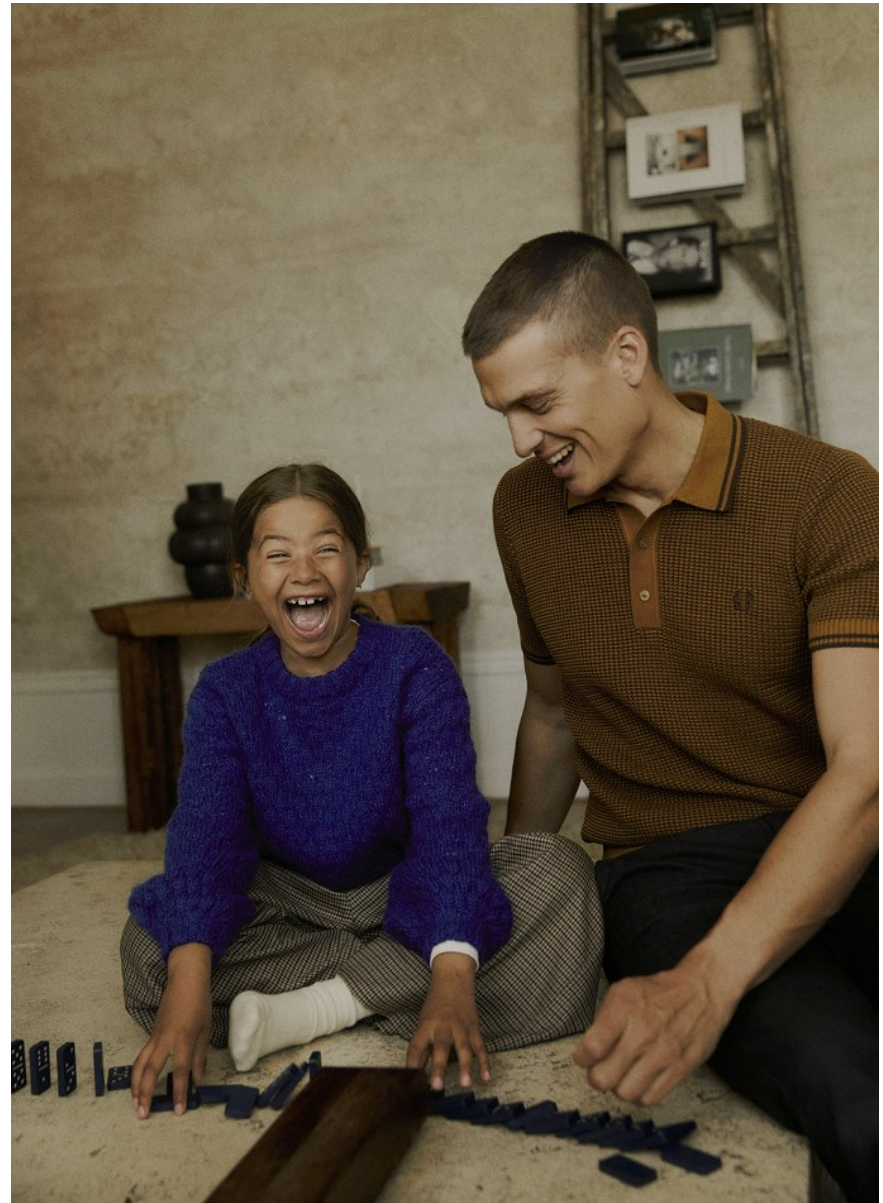

BOSS MODELS

CAPE TOWN

FELIX REIMERS

Height: 187cm Chest: 96cm Waist: 74cm Suit: 38 R Shoe: 9.5 UK Hair: Blonde Eyes: Blue/Grey