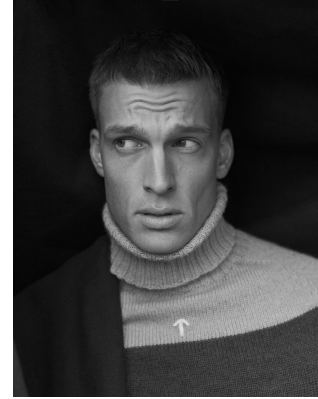

BOSS MODELS

CAPE TOWN

FELIX REIMERS

Height: 187cm Chest: 96cm Waist: 74cm Suit: 38 R Shoe: 9.5 UK Hair: Blonde Eyes: Blue/Grey

BOSS MODELS

CAPE TOWN

FELIX REIMERS

Height: 187cm Chest: 96cm Waist: 74cm Suit: 38 R Shoe: 9.5 UK Hair: Blonde Eyes: Blue/Grey

BOSS MODELS

CAPE TOWN

FELIX REIMERS

Height: 187cm Chest: 96cm Waist: 74cm Suit: 38 R Shoe: 9.5 UK Hair: Blonde Eyes: Blue/Grey