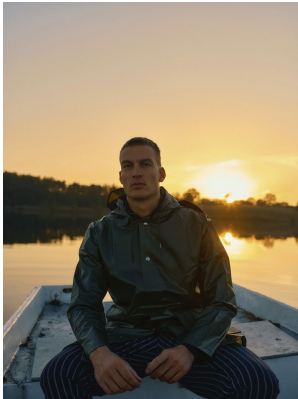

BOSS MODELS

CAPE TOWN

FELIX REIMERS

Height: 187cm Chest: 96cm Waist: 74cm Suit: 38 R Shoe: 9.5 UK Hair: Blonde Eyes: Blue/Grey

BOSS MODELS

CAPE TOWN

FELIX REIMERS

Height: 187cm Chest: 96cm Waist: 74cm Suit: 38 R Shoe: 9.5 UK Hair: Blonde Eyes: Blue/Grey

BOSS MODELS

CAPE TOWN

FELIX REIMERS

Height: 187cm Chest: 96cm Waist: 74cm Suit: 38 R Shoe: 9.5 UK Hair: Blonde Eyes: Blue/Grey