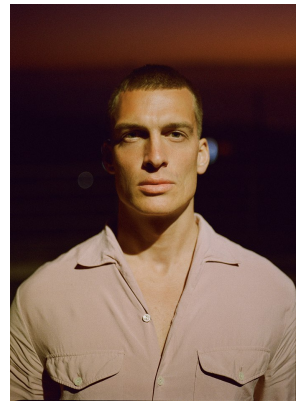

BOSS MODELS

CAPE TOWN

FELIX REIMERS

Height: 187cm Chest: 96cm Waist: 74cm Suit: 38 R Shoe: 9.5 UK Hair: Blonde Eyes: Blue/Grey

BOSS MODELS

CAPE TOWN

FELIX REIMERS

Height: 187cm Chest: 96cm Waist: 74cm Suit: 38 R Shoe: 9.5 UK Hair: Blonde Eyes: Blue/Grey

BOSS MODELS

CAPE TOWN

FELIX REIMERS

Height: 187cm Chest: 96cm Waist: 74cm Suit: 38 R Shoe: 9.5 UK Hair: Blonde Eyes: Blue/Grey