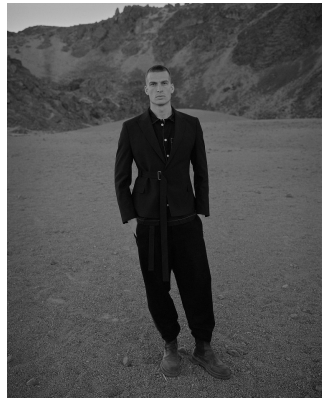

BOSS MODELS

CAPE TOWN

FELIX REIMERS

Height: 187cm Chest: 96cm Waist: 74cm Suit: 38 R Shoe: 9.5 UK Hair: Blonde Eyes: Blue/Grey

BOSS MODELS

CAPE TOWN

FELIX REIMERS

Height: 187cm Chest: 96cm Waist: 74cm Suit: 38 R Shoe: 9.5 UK Hair: Blonde Eyes: Blue/Grey

BOSS MODELS

CAPE TOWN

FELIX REIMERS

Height: 187cm Chest: 96cm Waist: 74cm Suit: 38 R Shoe: 9.5 UK Hair: Blonde Eyes: Blue/Grey