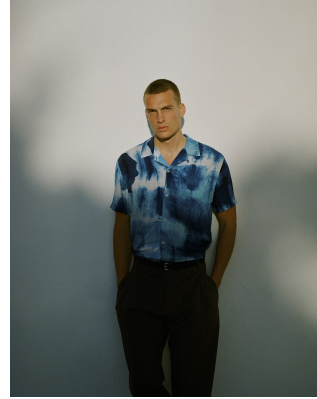

BOSS MODELS

CAPE TOWN

FELIX REIMERS

Height: 187cm Chest: 96cm Waist: 74cm Suit: 38 R Shoe: 9.5 UK Hair: Blonde Eyes: Blue/Grey

BOSS MODELS

CAPE TOWN

FELIX REIMERS

Height: 187cm Chest: 96cm Waist: 74cm Suit: 38 R Shoe: 9.5 UK Hair: Blonde Eyes: Blue/Grey

BOSS MODELS

CAPE TOWN

FELIX REIMERS

Height: 187cm Chest: 96cm Waist: 74cm Suit: 38 R Shoe: 9.5 UK Hair: Blonde Eyes: Blue/Grey