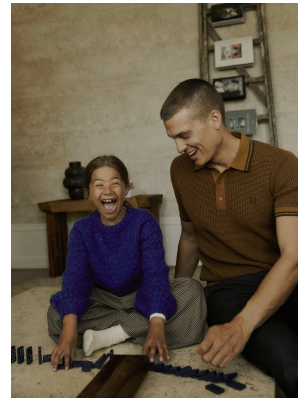

BOSS MODELS

CAPE TOWN

FELIX REIMERS

Height: 187cm Chest: 96cm Waist: 74cm Suit: 38 R Shoe: 9.5 UK Hair: Blonde Eyes: Blue/Grey

BOSS MODELS

CAPE TOWN

FELIX REIMERS

Height: 187cm Chest: 96cm Waist: 74cm Suit: 38 R Shoe: 9.5 UK Hair: Blonde Eyes: Blue/Grey

BOSS MODELS

CAPE TOWN

FELIX REIMERS

Height: 187cm Chest: 96cm Waist: 74cm Suit: 38 R Shoe: 9.5 UK Hair: Blonde Eyes: Blue/Grey