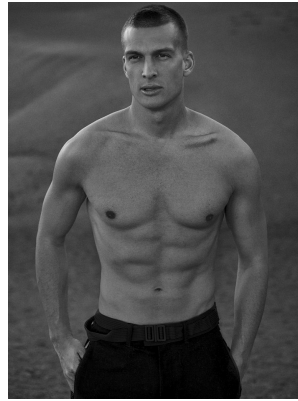

BOSS MODELS

CAPE TOWN

FELIX REIMERS

Height: 187cm Chest: 96cm Waist: 74cm Suit: 38 R Shoe: 9.5 UK Hair: Blonde Eyes: Blue/Grey

BOSS MODELS

CAPE TOWN

FELIX REIMERS

Height: 187cm Chest: 96cm Waist: 74cm Suit: 38 R Shoe: 9.5 UK Hair: Blonde Eyes: Blue/Grey

BOSS MODELS

CAPE TOWN

FELIX REIMERS

Height: 187cm Chest: 96cm Waist: 74cm Suit: 38 R Shoe: 9.5 UK Hair: Blonde Eyes: Blue/Grey