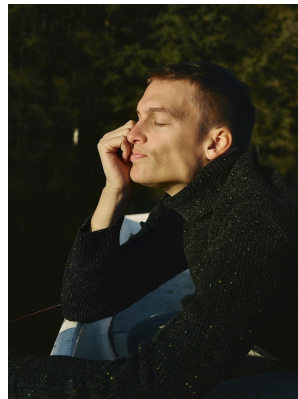

BOSS MODELS

CAPE TOWN

FELIX REIMERS

Height: 187cm Chest: 96cm Waist: 74cm Suit: 38 R Shoe: 9.5 UK Hair: Blonde Eyes: Blue/Grey

BOSS MODELS

CAPE TOWN

FELIX REIMERS

Height: 187cm Chest: 96cm Waist: 74cm Suit: 38 R Shoe: 9.5 UK Hair: Blonde Eyes: Blue/Grey

BOSS MODELS

CAPE TOWN

FELIX REIMERS

Height: 187cm Chest: 96cm Waist: 74cm Suit: 38 R Shoe: 9.5 UK Hair: Blonde Eyes: Blue/Grey