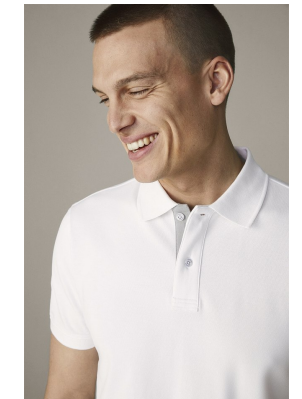

BOSS MODELS

CAPE TOWN

FELIX REIMERS

Height: 187cm Chest: 96cm Waist: 74cm Suit: 38 R Shoe: 9.5 UK Hair: Blonde Eyes: Blue/Grey

BOSS MODELS

CAPE TOWN

FELIX REIMERS

Height: 187cm Chest: 96cm Waist: 74cm Suit: 38 R Shoe: 9.5 UK Hair: Blonde Eyes: Blue/Grey

BOSS MODELS

CAPE TOWN

FELIX REIMERS

Height: 187cm Chest: 96cm Waist: 74cm Suit: 38 R Shoe: 9.5 UK Hair: Blonde Eyes: Blue/Grey