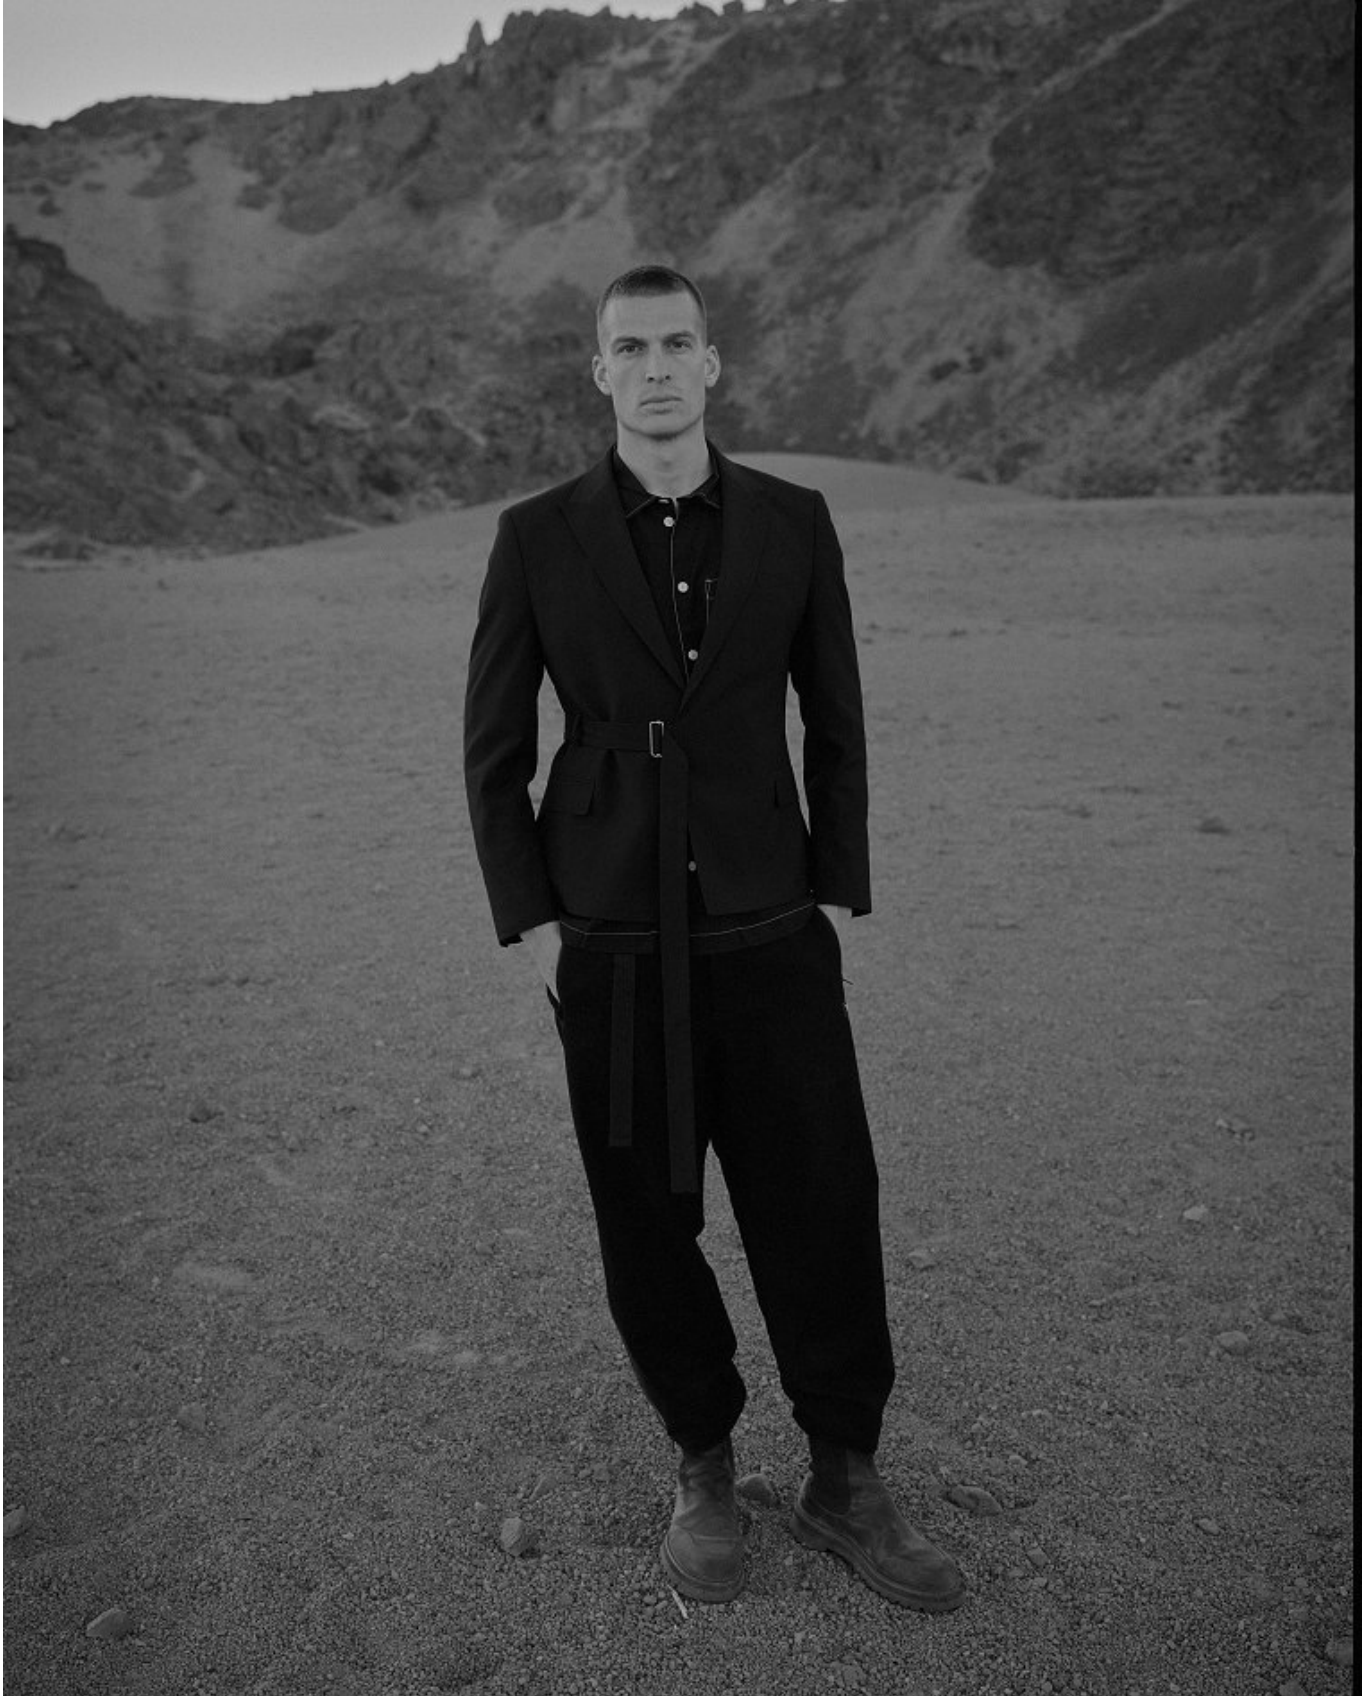

FELIX REIMERS

BOSS MODELS

CAPE TOWN

Height: 187cm Chest: 96cm Waist: 74cm Suit: 38 R Shoe: 9.5 UK Hair: Blonde Eyes: Blue/Grey