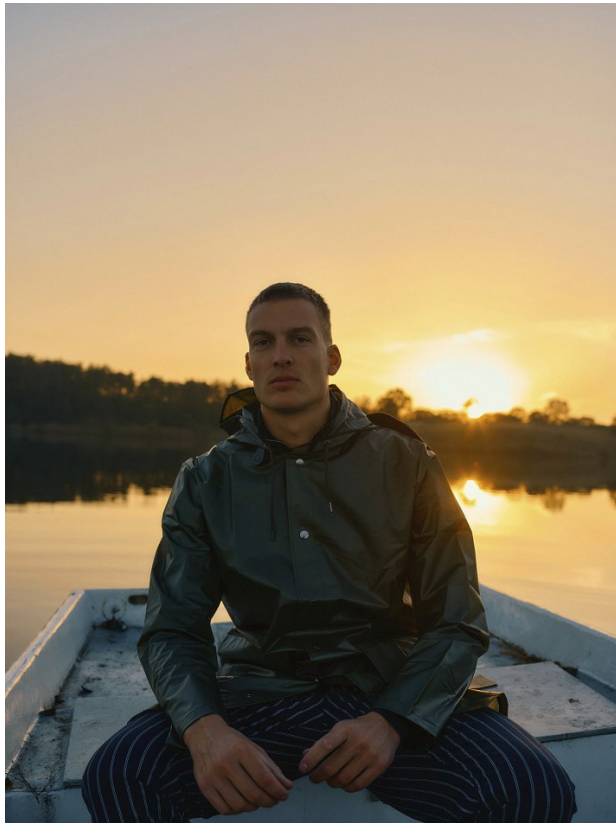

# BOSS MODELS

CAPE TOWN

## FELIX REIMERS

Height: 187cm Chest: 96cm Waist: 74cm Suit: 38 R Shoe: 9.5 UK Hair: Blonde Eyes: Blue/Grey

# BOSS MODELS

CAPE TOWN

FELIX REIMERS

Height: 187cm Chest: 96cm Waist: 74cm Suit: 38 R Shoe: 9.5 UK Hair: Blonde Eyes: Blue/Grey