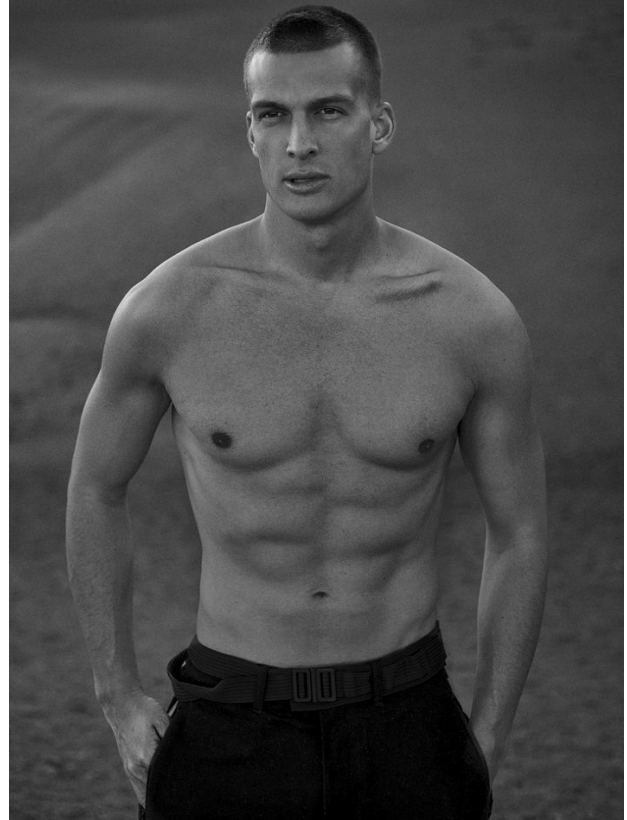

BOSS MODELS

CAPE TOWN

FELIX REIMERS

Height: 187cm Chest: 96cm Waist: 74cm Suit: 38 R Shoe: 9.5 UK Hair: Blonde Eyes: Blue/Grey