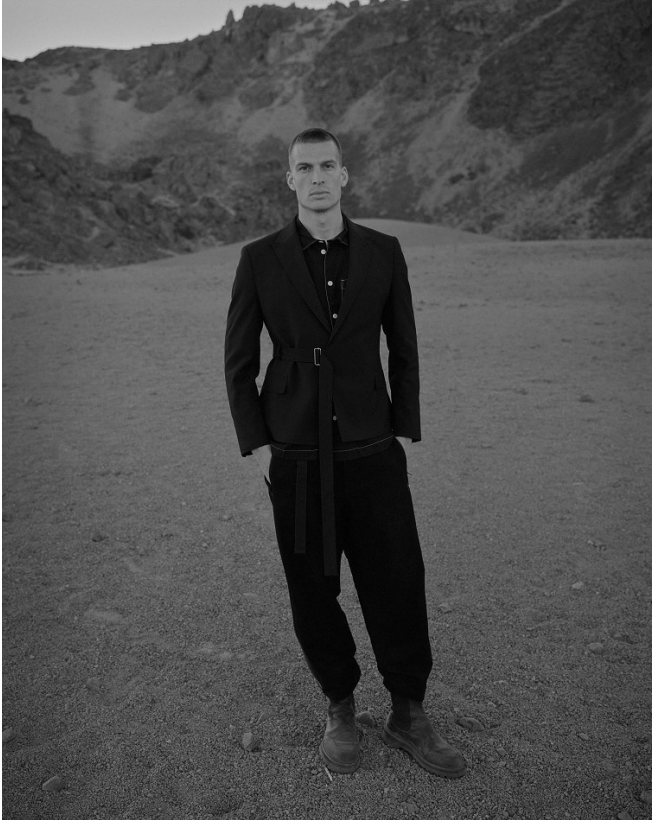

BOSS MODELS

CAPE TOWN

FELIX REIMERS

Height: 187cm Chest: 96cm Waist: 74cm Suit: 38 R Shoe: 9.5 UK Hair: Blonde Eyes: Blue/Grey