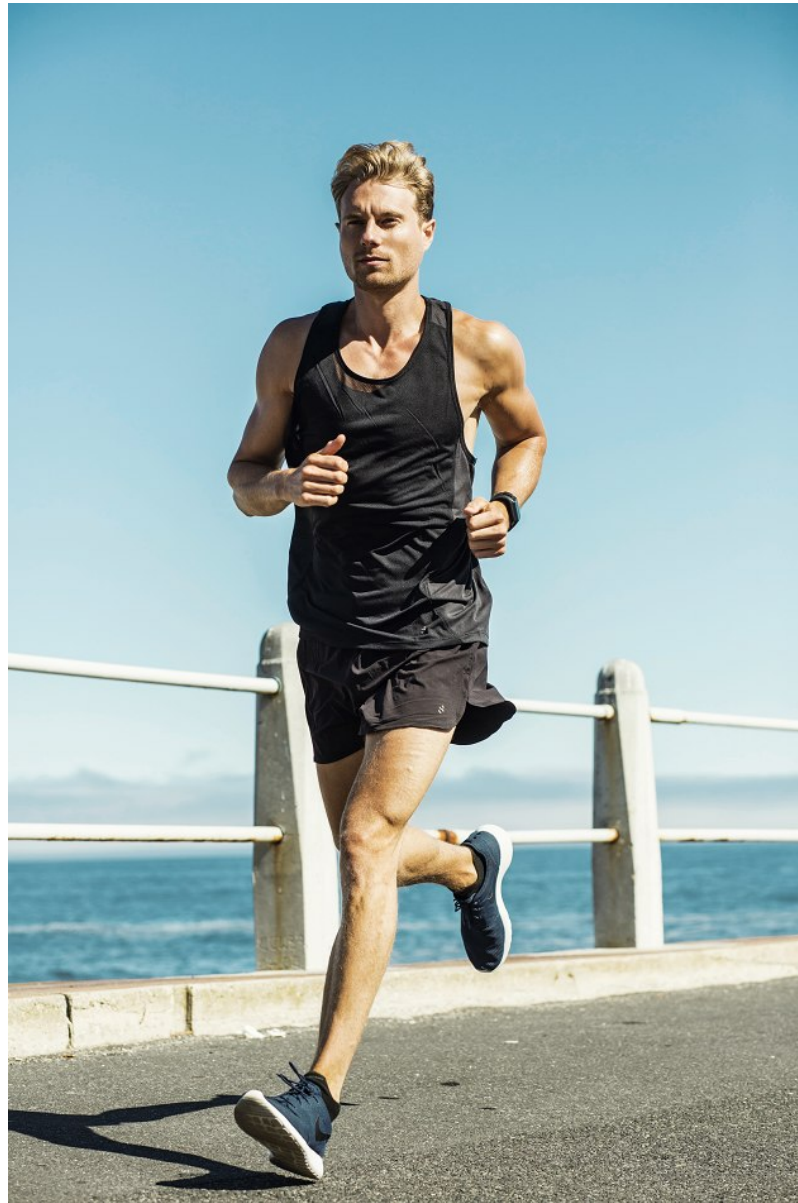

BOSS MODELS

CAPE TOWN

CHRISTIAN BECKER

Height: 184cm Chest: 99cm Waist: 84cm Suit: 40 R Shoe: 10 UK Hair: Blonde Eyes: Blue