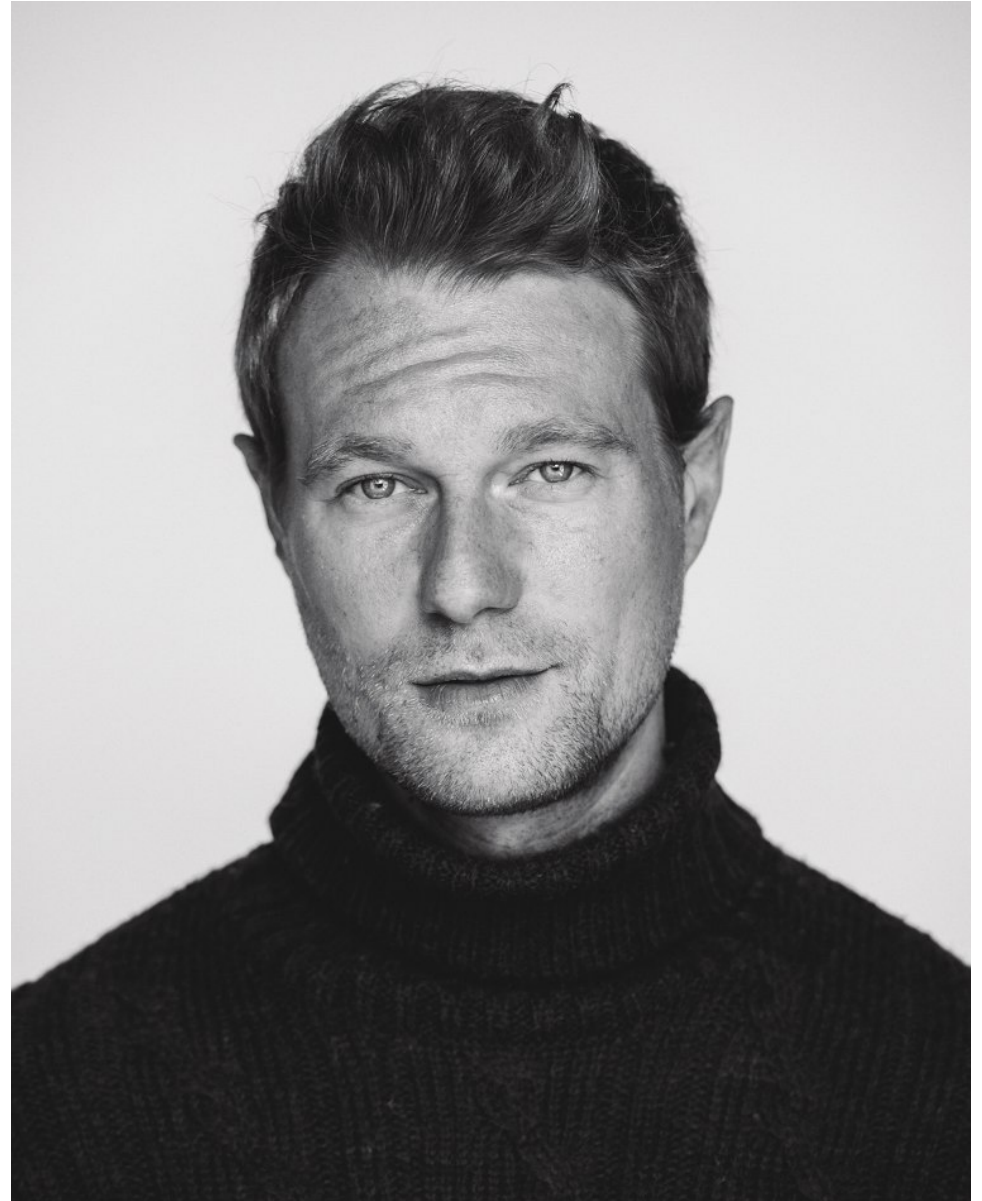

BOSS MODELS

CAPE TOWN

CHRISTIAN BECKER

Height: 184cm Chest: 99cm Waist: 84cm Suit: 40 R Shoe: 10 UK Hair: Blonde Eyes: Blue