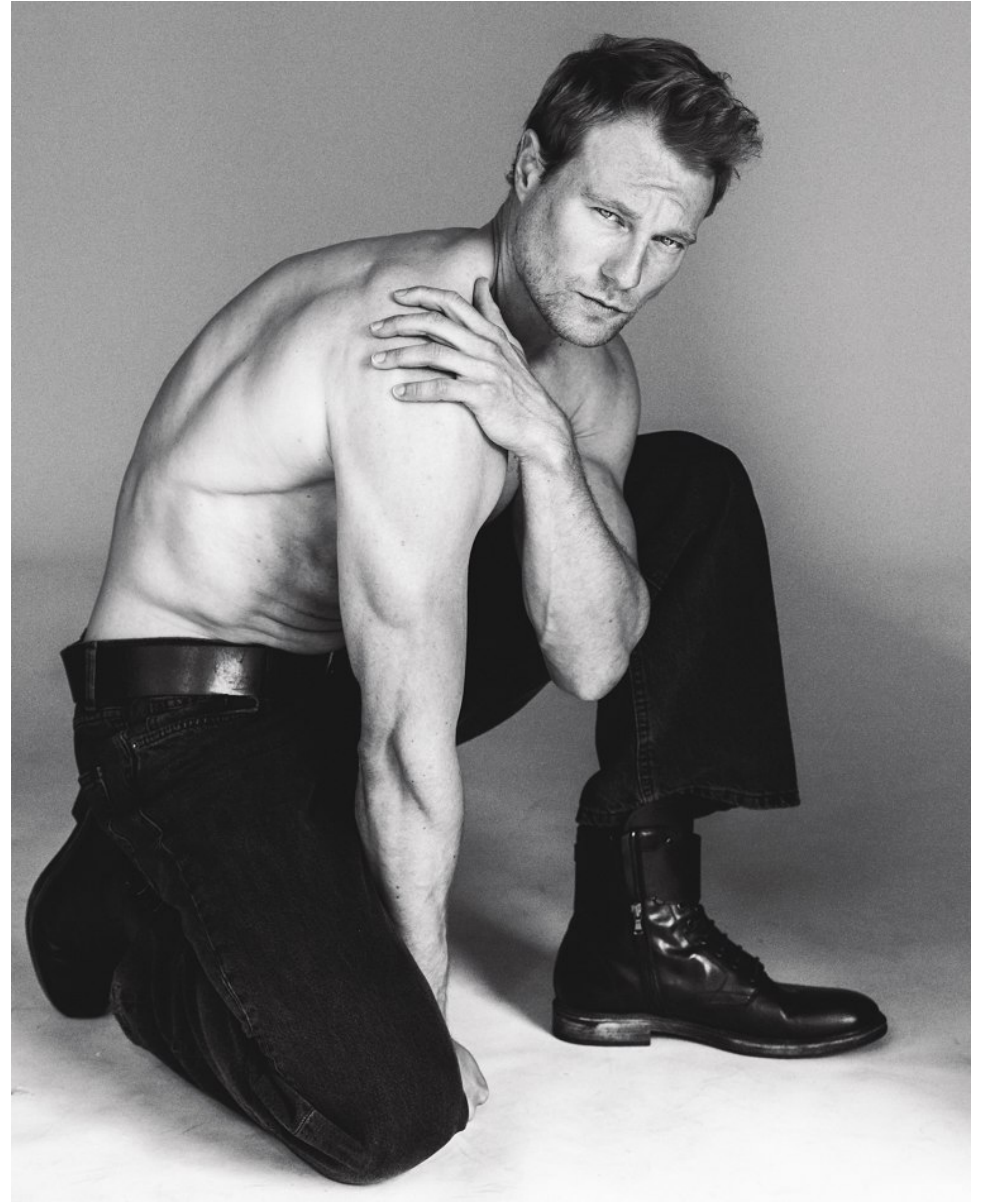

BOSS MODELS

CAPE TOWN

Height: 184cm Chest: 99cm Waist: 84cm Suit: 40 R Shoe: 10 UK Hair: Blonde Eyes: Blue