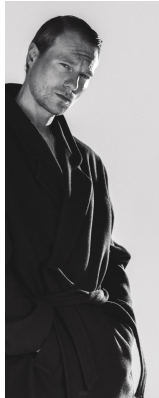

BOSS MODELS

CAPE TOWN

CHRISTIAN BECKER

Height: 184cm Chest: 99cm Waist: 84cm Suit: 40 R Shoe: 10 UK Hair: Blonde Eyes: Blue

BOSS MODELS

CAPE TOWN

CHRISTIAN BECKER

Height: 184cm Chest: 99cm Waist: 84cm Suit: 40 R Shoe: 10 UK Hair: Blonde Eyes: Blue