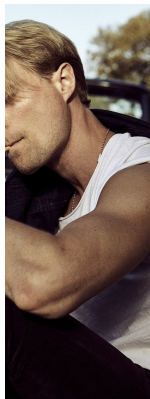

BOSS MODELS

CAPE TOWN

CHRISTIAN BECKER

Height: 184cm Chest: 99cm Waist: 84cm Suit: 40 R Shoe: 10 UK Hair: Blonde Eyes: Blue

BOSS MODELS

CAPE TOWN

CHRISTIAN BECKER

Height: 184cm Chest: 99cm Waist: 84cm Suit: 40 R Shoe: 10 UK Hair: Blonde Eyes: Blue