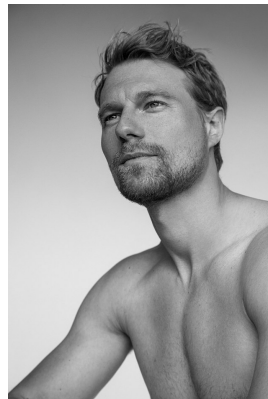

BOSS MODELS

CAPE TOWN

CHRISTIAN BECKER

Height: 184cm Chest: 99cm Waist: 84cm Suit: 40 R Shoe: 10 UK Hair: Blonde Eyes: Blue

BOSS MODELS

CAPE TOWN

CHRISTIAN BECKER

Height: 184cm Chest: 99cm Waist: 84cm Suit: 40 R Shoe: 10 UK Hair: Blonde Eyes: Blue