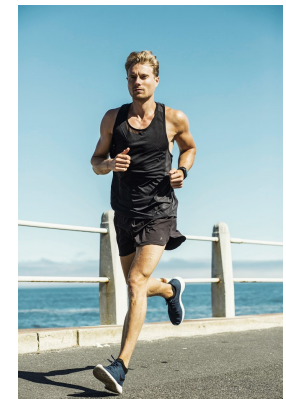

BOSS MODELS

CAPE TOWN

CHRISTIAN BECKER

Height: 184cm Chest: 99cm Waist: 84cm Suit: 40 R Shoe: 10 UK Hair: Blonde Eyes: Blue

BOSS MODELS

CAPE TOWN

CHRISTIAN BECKER

Height: 184cm Chest: 99cm Waist: 84cm Suit: 40 R Shoe: 10 UK Hair: Blonde Eyes: Blue