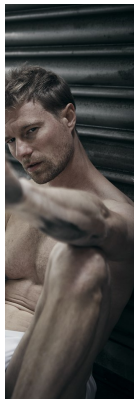

BOSS MODELS

CAPE TOWN

CHRISTIAN BECKER

Height: 184cm Chest: 99cm Waist: 84cm Suit: 40 R Shoe: 10 UK Hair: Blonde Eyes: Blue

BOSS MODELS

CAPE TOWN

CHRISTIAN BECKER

Height: 184cm Chest: 99cm Waist: 84cm Suit: 40 R Shoe: 10 UK Hair: Blonde Eyes: Blue