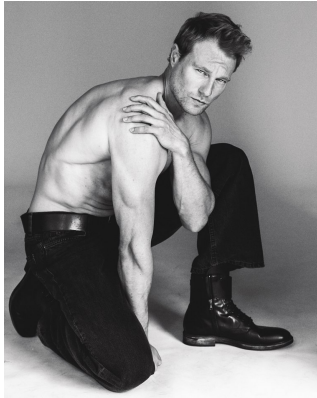

BOSS MODELS

CAPE TOWN

CHRISTIAN BECKER

Height: 184cm Chest: 99cm Waist: 84cm Suit: 40 R Shoe: 10 UK Hair: Blonde Eyes: Blue

BOSS MODELS

CAPE TOWN

CHRISTIAN BECKER

Height: 184cm Chest: 99cm Waist: 84cm Suit: 40 R Shoe: 10 UK Hair: Blonde Eyes: Blue