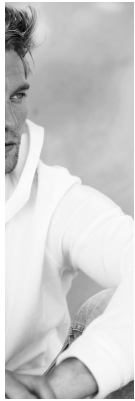

BOSS MODELS

CAPE TOWN

CHRISTIAN BECKER

Height: 184cm Chest: 99cm Waist: 84cm Suit: 40 R Shoe: 10 UK Hair: Blonde Eyes: Blue

BOSS MODELS

CAPE TOWN

CHRISTIAN BECKER

Height: 184cm Chest: 99cm Waist: 84cm Suit: 40 R Shoe: 10 UK Hair: Blonde Eyes: Blue