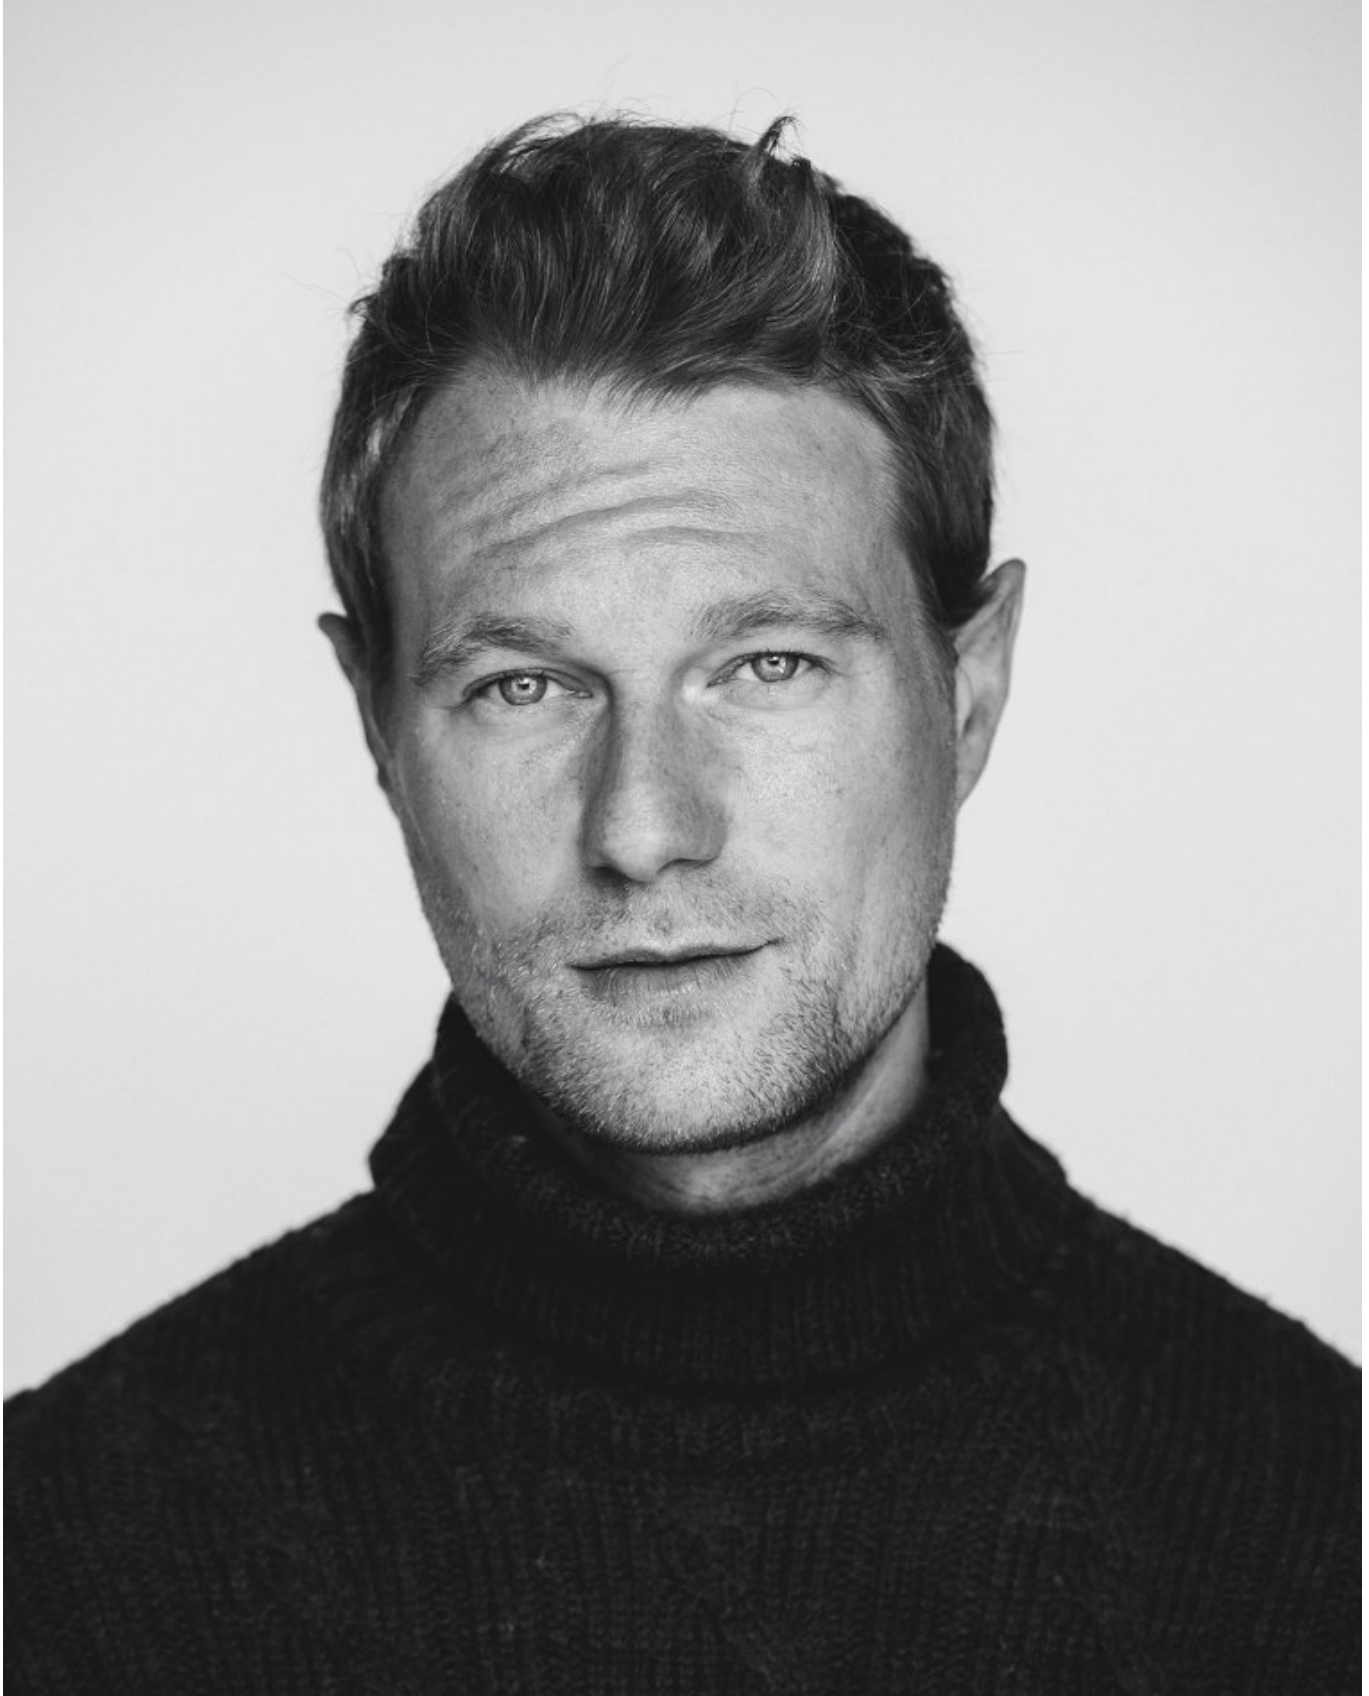

BOSS MODELS

CAPE TOWN

CHRISTIAN BECKER

Height: 184cm Chest: 99cm Waist: 84cm Suit: 40 R Shoe: 10 UK Hair: Blonde Eyes: Blue