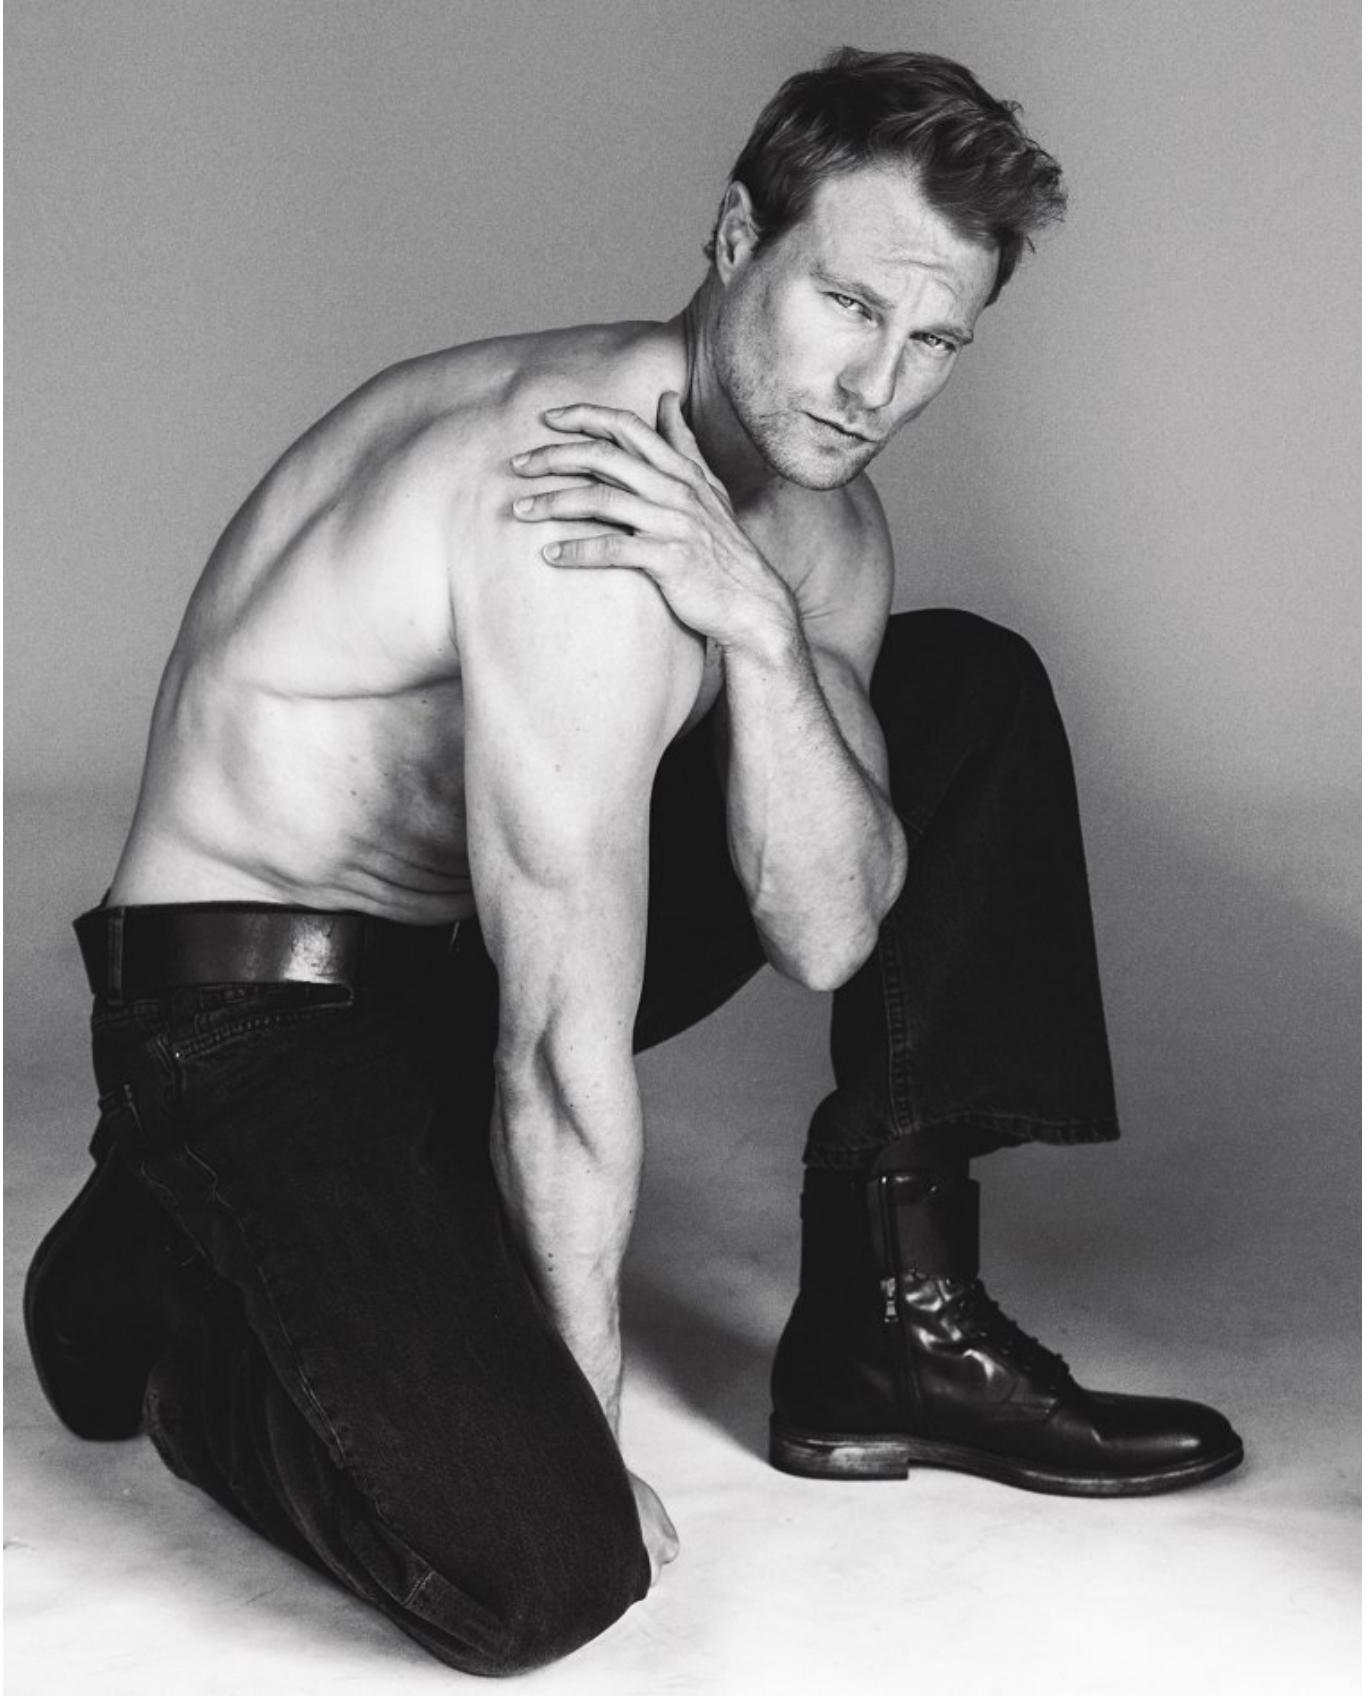

BOSS MODELS

CAPE TOWN

CHRISTIAN BECKER

Height: 184cm Chest: 99cm Waist: 84cm Suit: 40 R Shoe: 10 UK Hair: Blonde Eyes: Blue