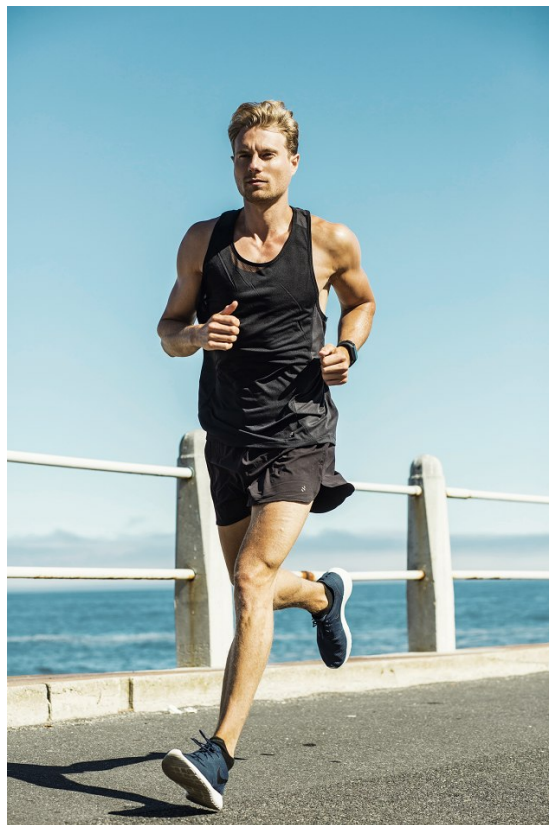

BOSS MODELS

CAPE TOWN

CHRISTIAN BECKER

Height: 184cm Chest: 99cm Waist: 84cm Suit: 40 R Shoe: 10 UK Hair: Blonde Eyes: Blue

BOSS MODELS

CAPE TOWN

CHRISTIAN BECKER

Height: 184cm Chest: 99cm Waist: 84cm Suit: 40 R Shoe: 10 UK Hair: Blonde Eyes: Blue