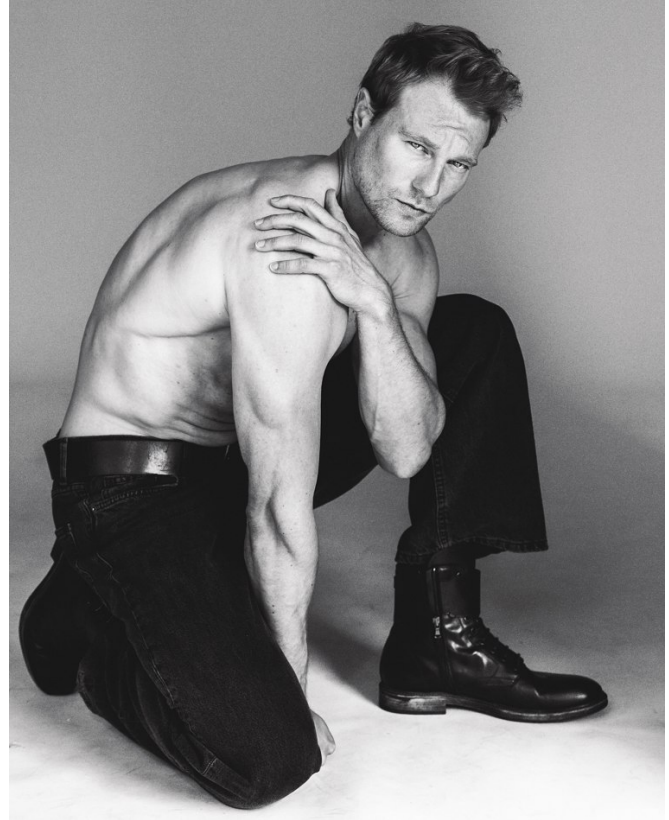

BOSS MODELS

CAPE TOWN

CHRISTIAN BECKER

Height: 184cm Chest: 99cm Waist: 84cm Suit: 40 R Shoe: 10 UK Hair: Blonde Eyes: Blue

BOSS MODELS

CAPE TOWN

CHRISTIAN BECKER

Height: 184cm Chest: 99cm Waist: 84cm Suit: 40 R Shoe: 10 UK Hair: Blonde Eyes: Blue