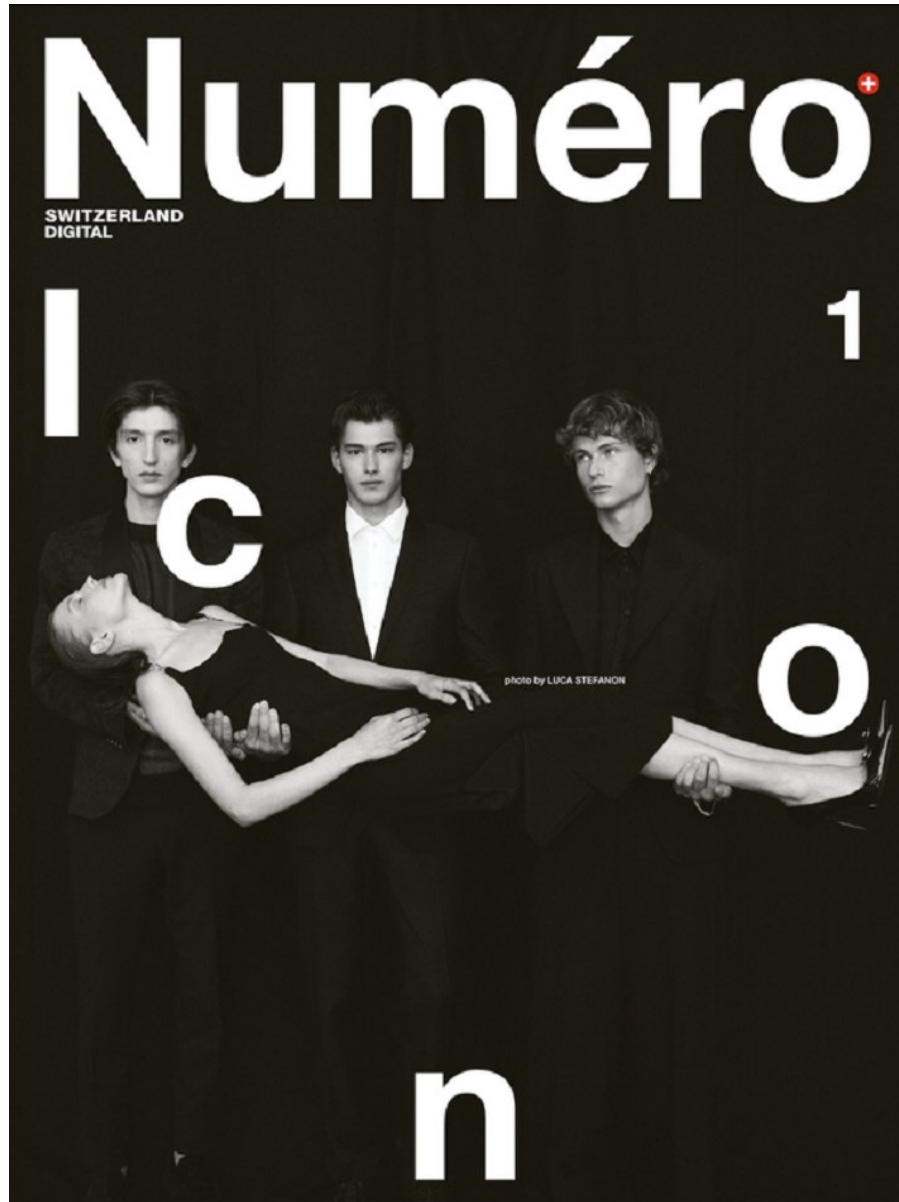

# BOSS MODELS

CAPE TOWN

JOEL GREVILLE

Height: 187cm Chest: 79cm Waist: 71cm Hair: Blonde Eyes: Blue