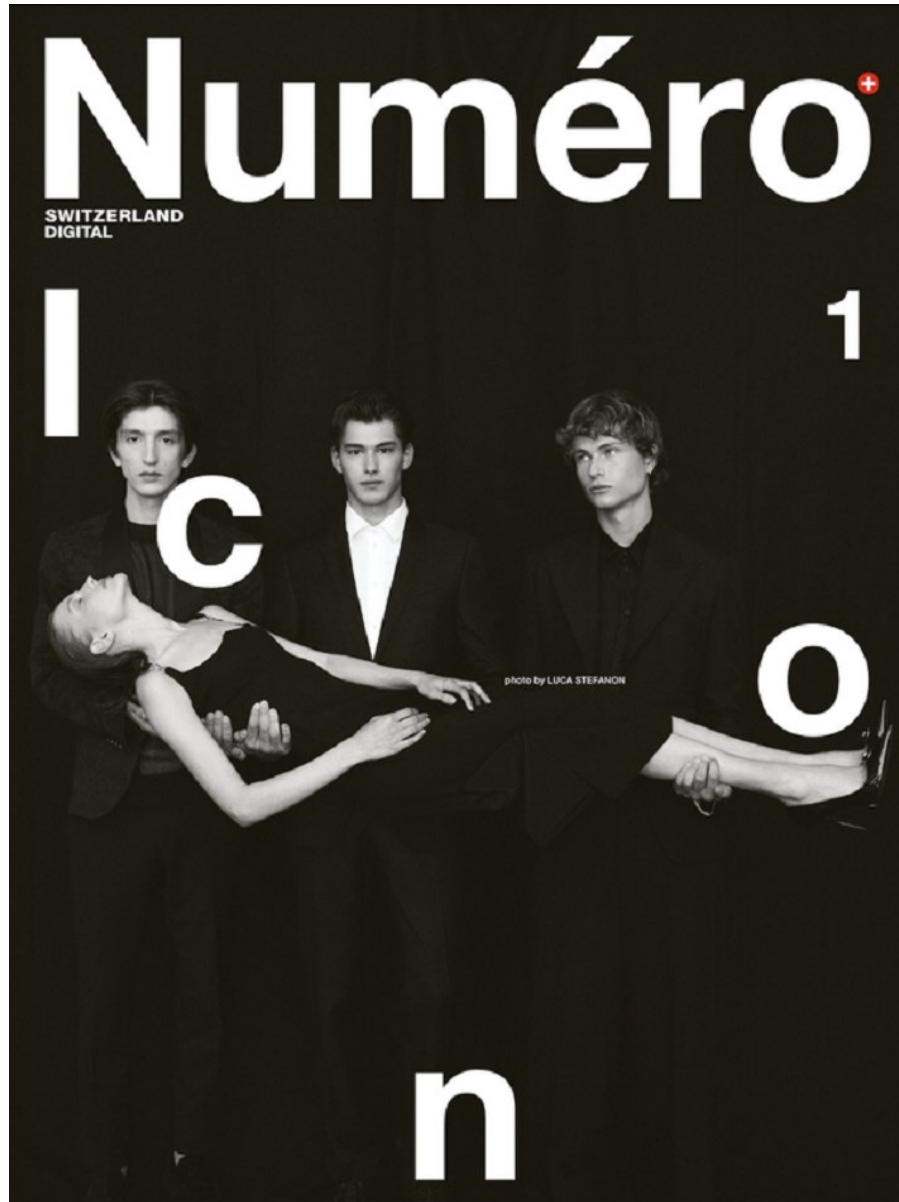

BOSS MODELS

CAPE TOWN

JOEL GREVILLE

Height: 187cm Chest: 79cm Waist: 71cm Hair: Blonde Eyes: Blue

BOSS MODELS

CAPE TOWN

JOEL GREVILLE

Height: 187cm Chest: 79cm Waist: 71cm Hair: Blonde Eyes: Blue