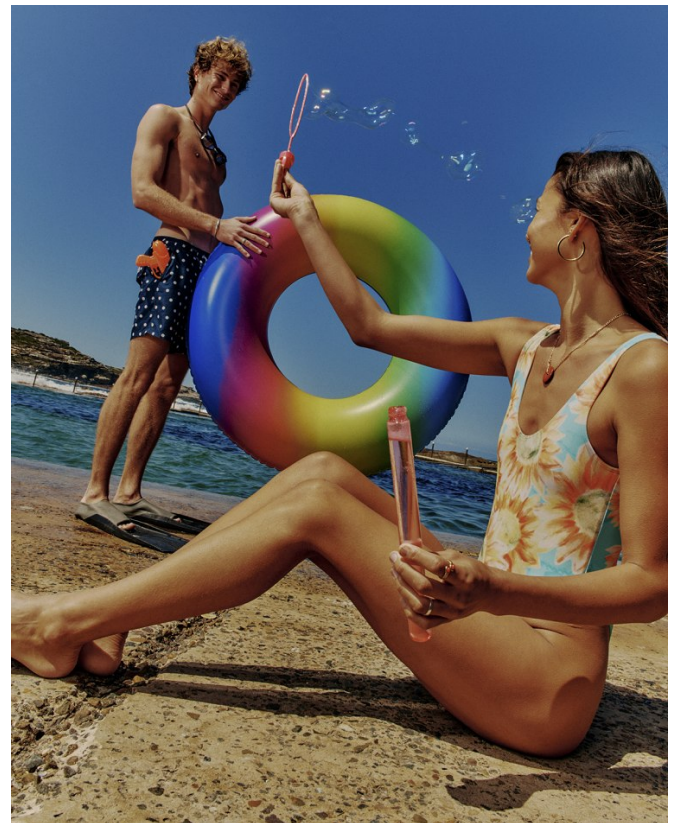

BOSS MODELS

CAPE TOWN

JOEL GREVILLE

Height: 187cm Chest: 79cm Waist: 71cm Hair: Blonde Eyes: Blue