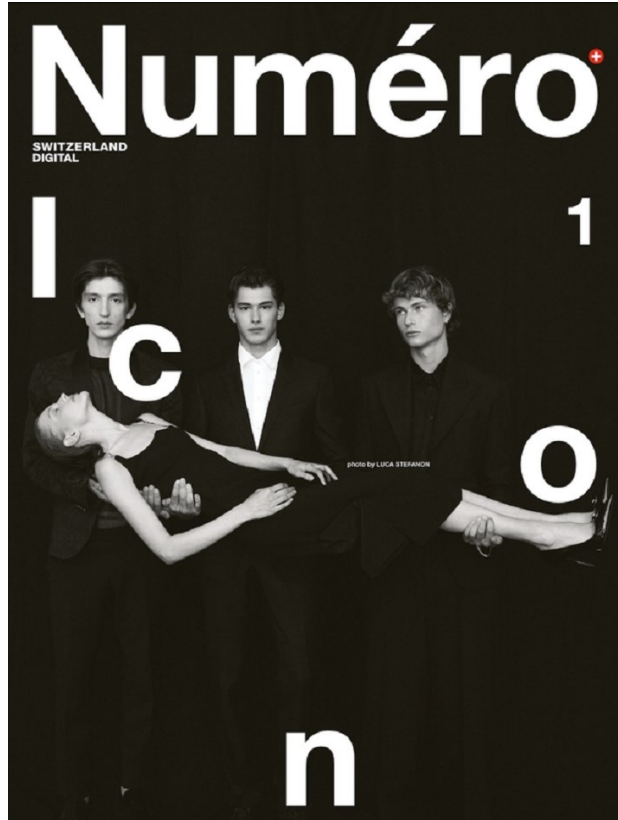

# BOSS MODELS

CAPE TOWN

JOEL GREVILLE

Height: 187cm Chest: 79cm Waist: 71cm Hair: Blonde Eyes: Blue