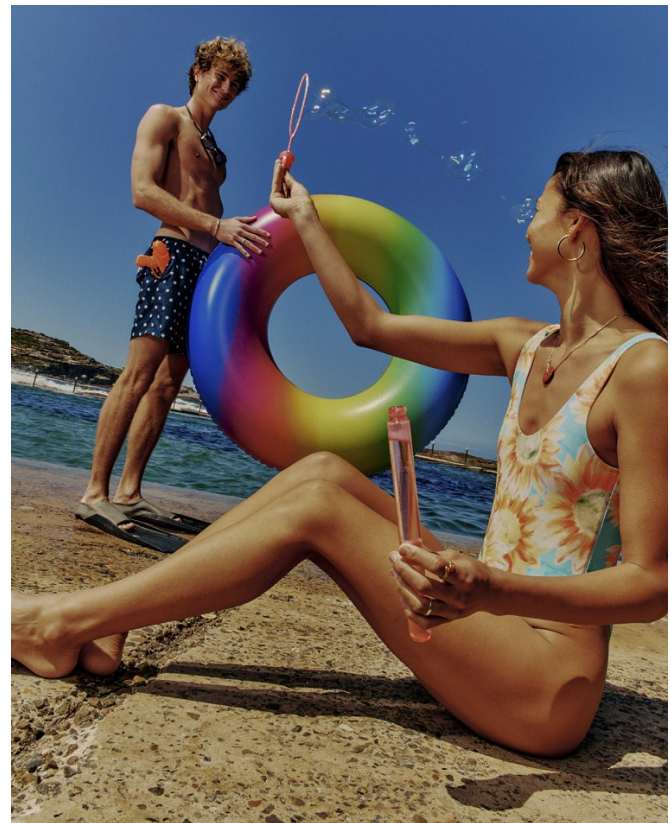

BOSS MODELS

CAPE TOWN

JOEL GREVILLE

Height: 187cm Chest: 79cm Waist: 71cm Hair: Blonde Eyes: Blue

BOSS MODELS

CAPE TOWN

JOEL GREVILLE

Height: 187cm Chest: 79cm Waist: 71cm Hair: Blonde Eyes: Blue