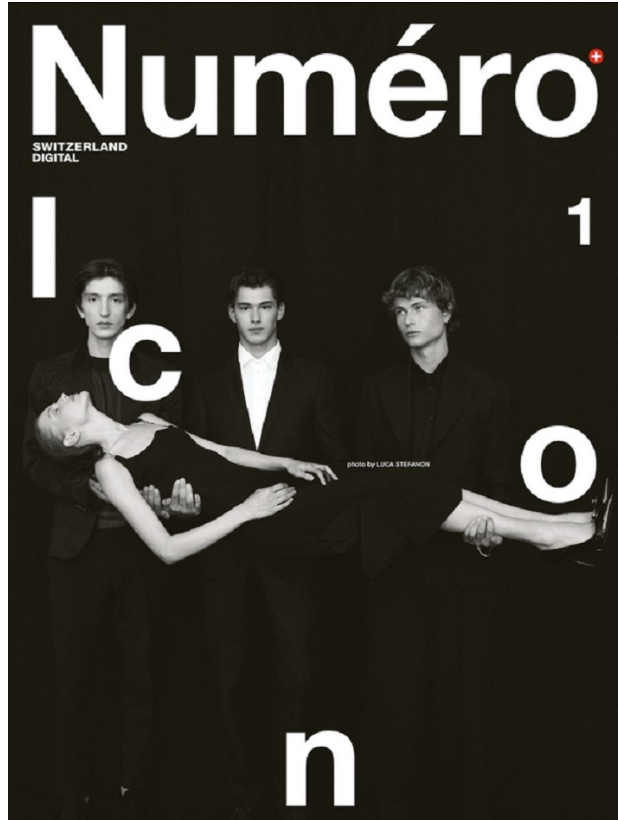

BOSS MODELS

CAPE TOWN

JOEL GREVILLE

Height: 187cm Chest: 79cm Waist: 71cm Hair: Blonde Eyes: Blue

BOSS MODELS

CAPE TOWN

JOEL GREVILLE

Height: 187cm Chest: 79cm Waist: 71cm Hair: Blonde Eyes: Blue