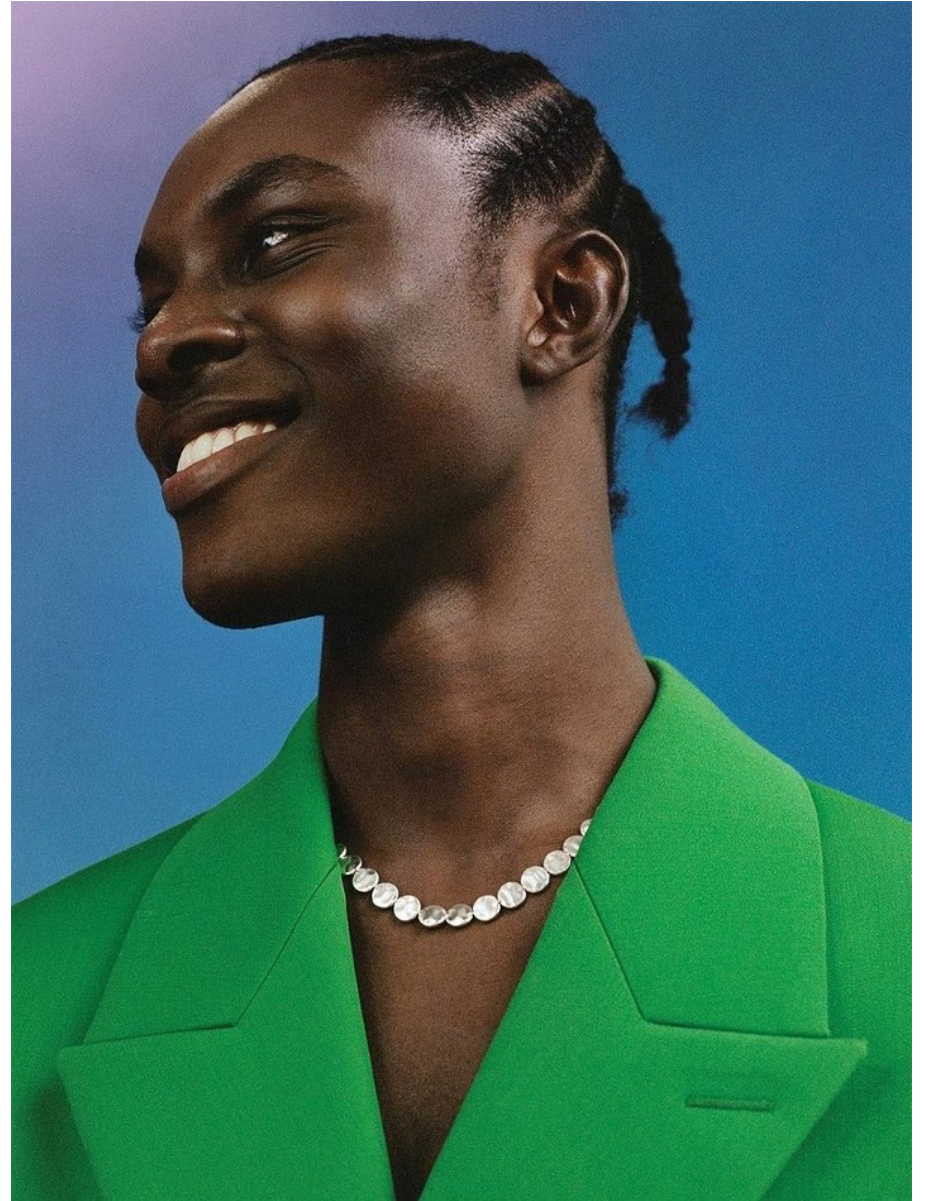

BOSS MODELS

CAPE TOWN

MENSAH BENJAMIN

Height: 189cm Chest: 84cm Waist: 71cm Suit: 36 S Shoe: 8 UK Hair: Black Eyes: Black