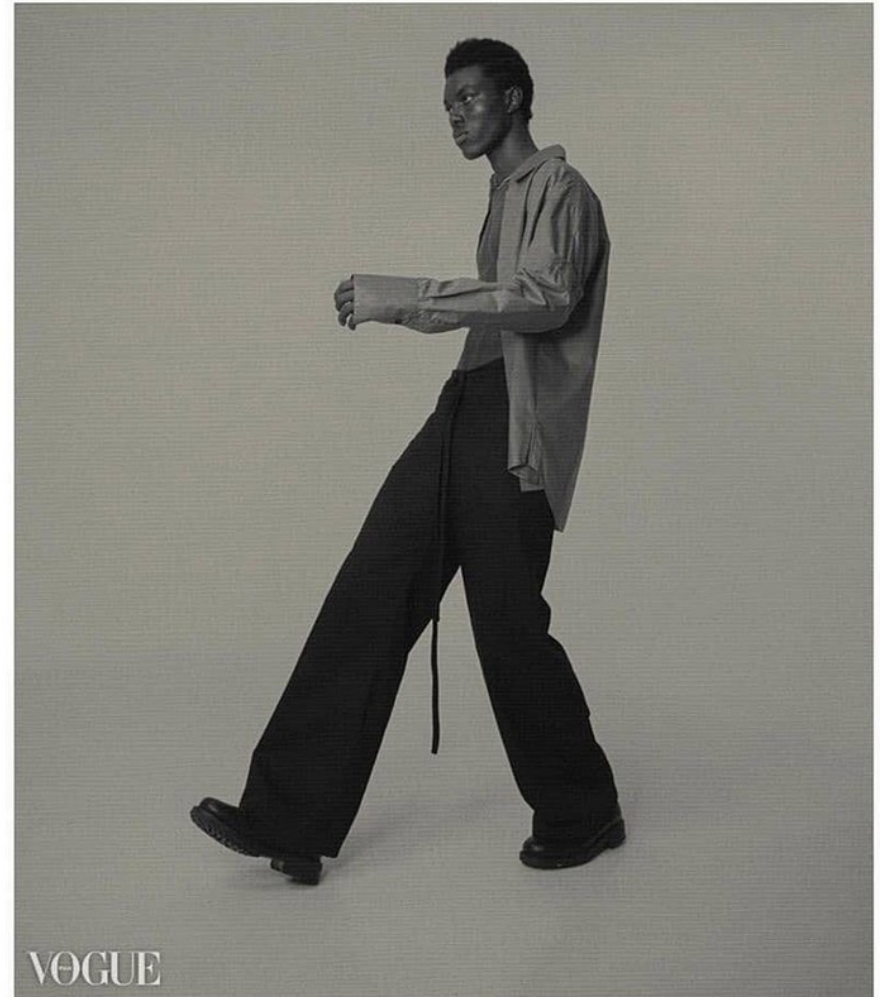

BOSS MODELS

CAPE TOWN

VØGUE

MENSAH BENJAMIN

Height: 189cm Chest: 84cm Waist: 71cm Suit: 36 S Shoe: 8 UK Hair: Black Eyes: Black