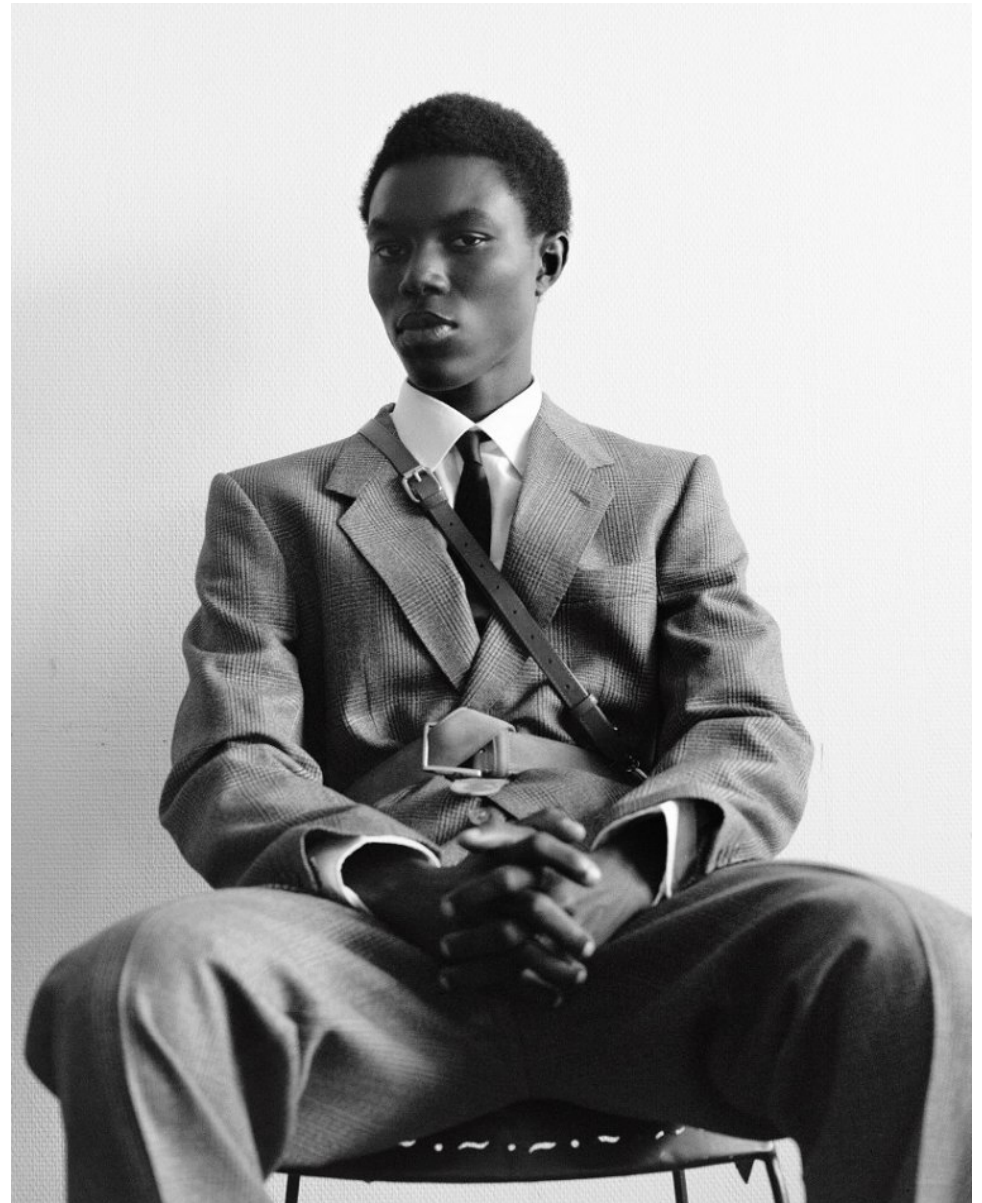

BOSS MODELS

CAPE TOWN

MENSAH BENJAMIN

Height: 189cm Chest: 84cm Waist: 71cm Suit: 36 S Shoe: 8 UK Hair: Black Eyes: Black