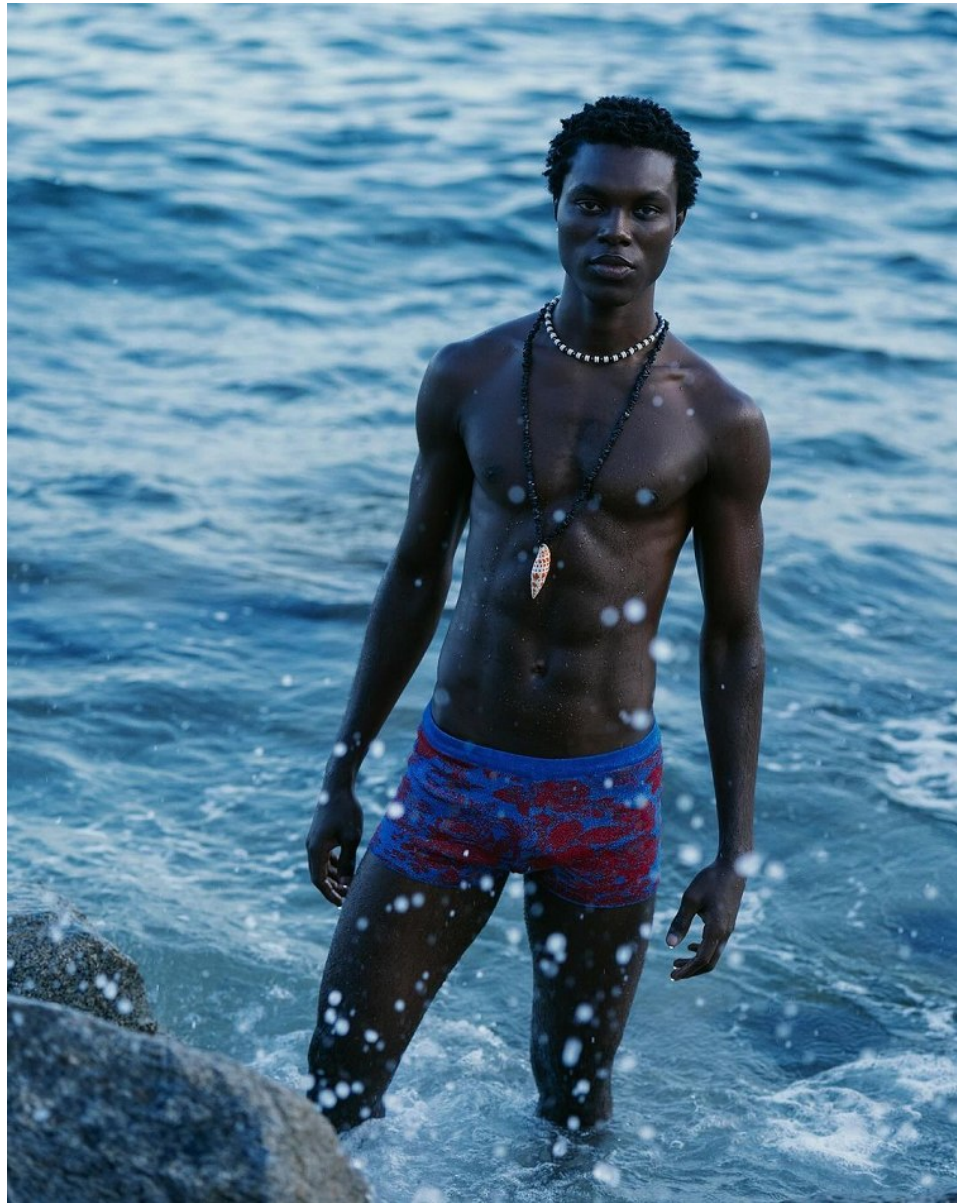

BOSS MODELS

CAPE TOWN

MENSAH BENJAMIN

Height: 189cm Chest: 84cm Waist: 71cm Suit: 36 S Shoe: 8 UK Hair: Black Eyes: Black