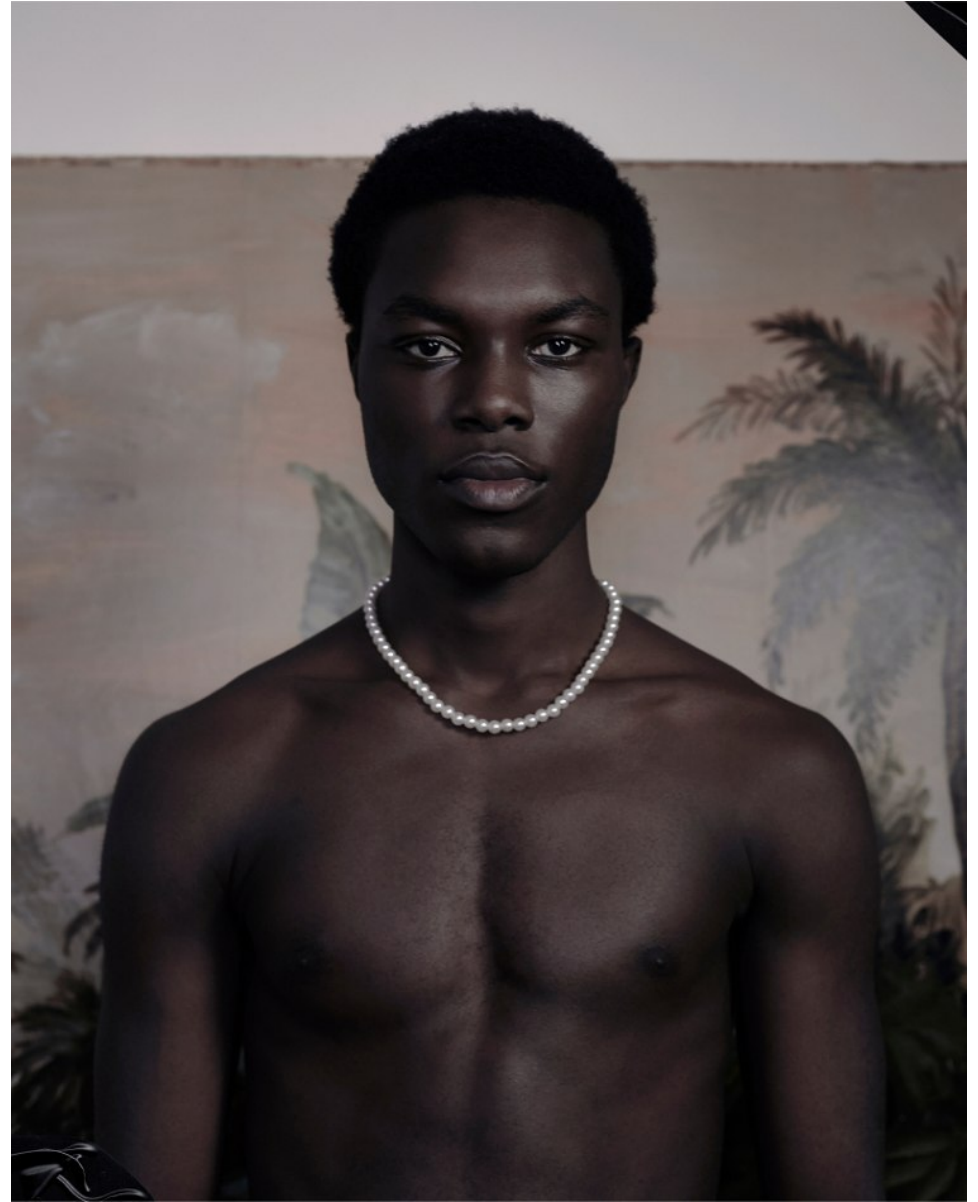

BOSS MODELS

CAPE TOWN

MENSAH BENJAMIN

Height: 189cm Chest: 84cm Waist: 71cm Suit: 36 S Shoe: 8 UK Hair: Black Eyes: Black

BOSS MODELS

CAPE TOWN

MENSAH BENJAMIN

Height: 189cm Chest: 84cm Waist: 71cm Suit: 36 S Shoe: 8 UK Hair: Black Eyes: Black