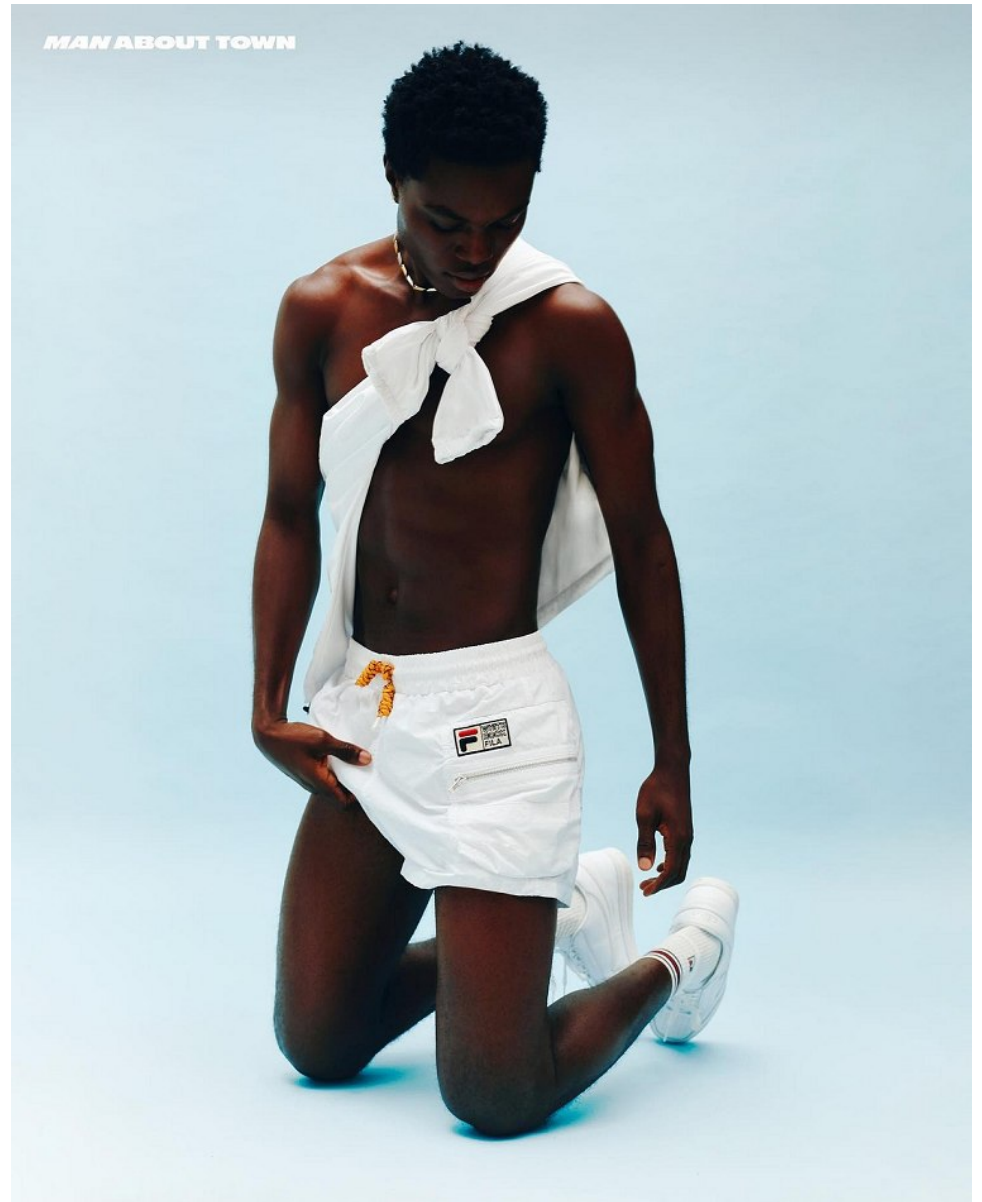

BOSS MODELS

CAPE TOWN

MENSAH BENJAMIN

Height: 189cm Chest: 84cm Waist: 71cm Suit: 36 S Shoe: 8 UK Hair: Black Eyes: Black

BOSS MODELS

CAPE TOWN

MENSAH BENJAMIN

Height: 189cm Chest: 84cm Waist: 71cm Suit: 36 S Shoe: 8 UK Hair: Black Eyes: Black