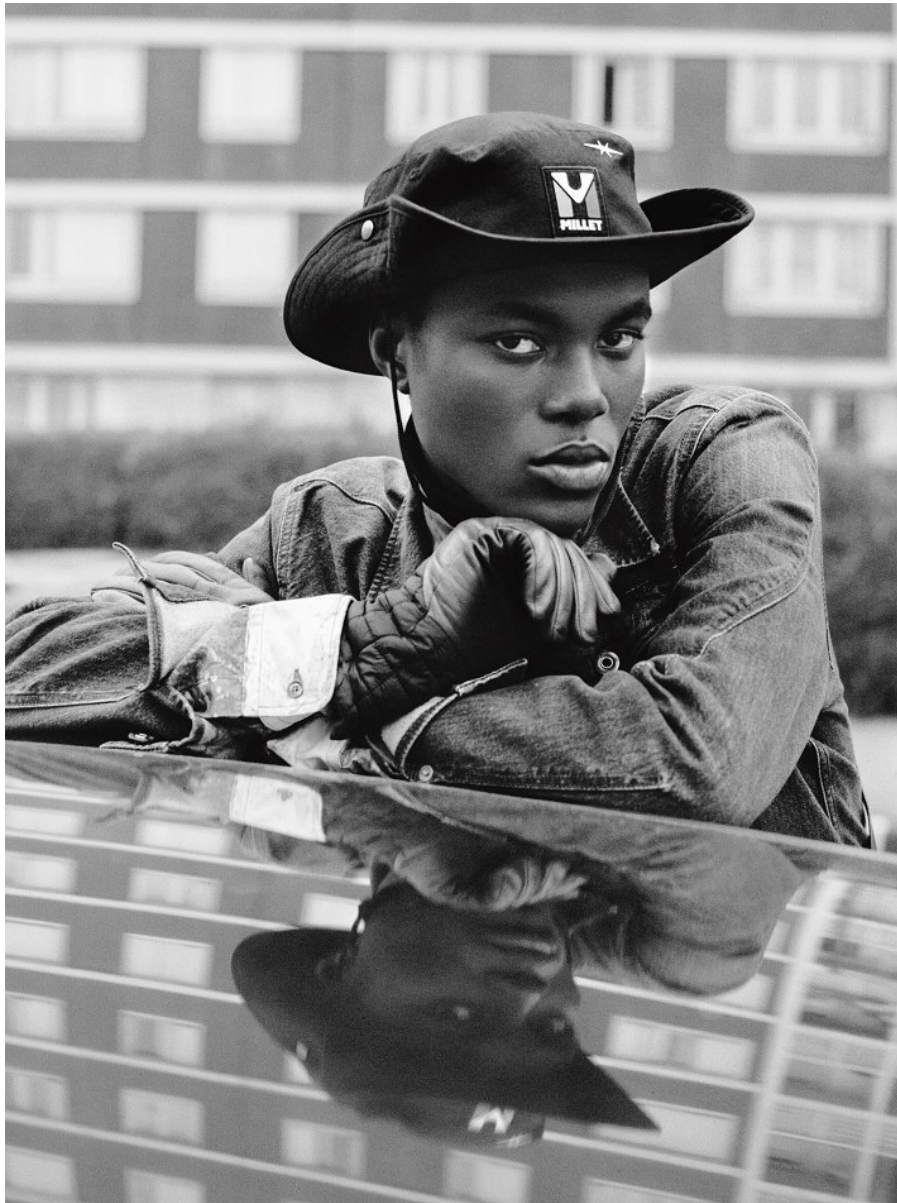

BOSS MODELS

CAPE TOWN

VØGUE

MENSAH BENJAMIN

Height: 189cm Chest: 84cm Waist: 71cm Suit: 36 S Shoe: 8 UK Hair: Black Eyes: Black

BOSS MODELS

CAPE TOWN

MENSAH BENJAMIN