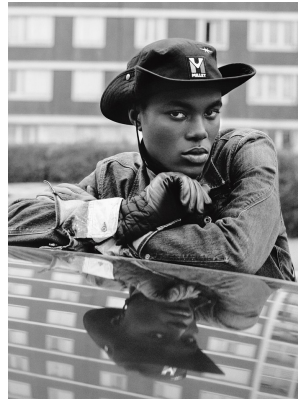

# BOSS MODELS

CAPE TOWN

## MENSAH BENJAMIN

Height: 189cm Chest: 84cm Waist: 71cm Suit: 36 S Shoe: 8 UK Hair: Black Eyes: Black