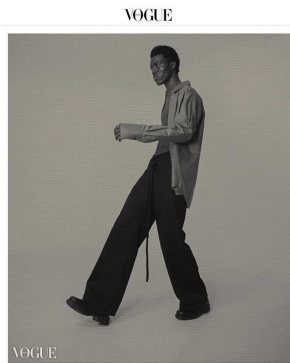

BOSS MODELS

CAPE TOWN

MENSAH BENJAMIN

Height: 189cm Chest: 84cm Waist: 71cm Suit: 36 S Shoe: 8 UK Hair: Black Eyes: Black