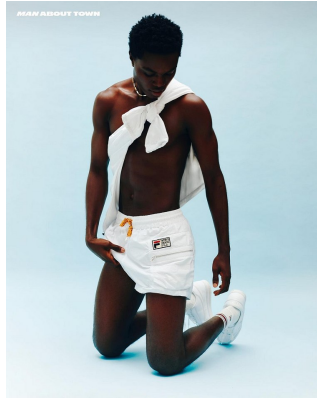

# BOSS MODELS

CAPE TOWN

## MENSAH BENJAMIN

Height: 189cm Chest: 84cm Waist: 71cm Suit: 36 S Shoe: 8 UK Hair: Black Eyes: Black