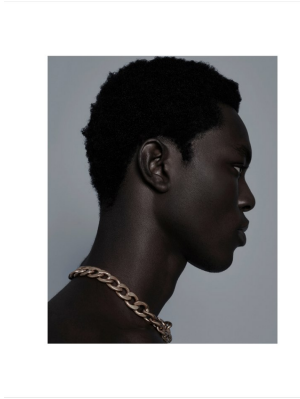

# BOSS MODELS

CAPE TOWN

## MENSAH BENJAMIN

Height: 189cm Chest: 84cm Waist: 71cm Suit: 36 S Shoe: 8 UK Hair: Black Eyes: Black