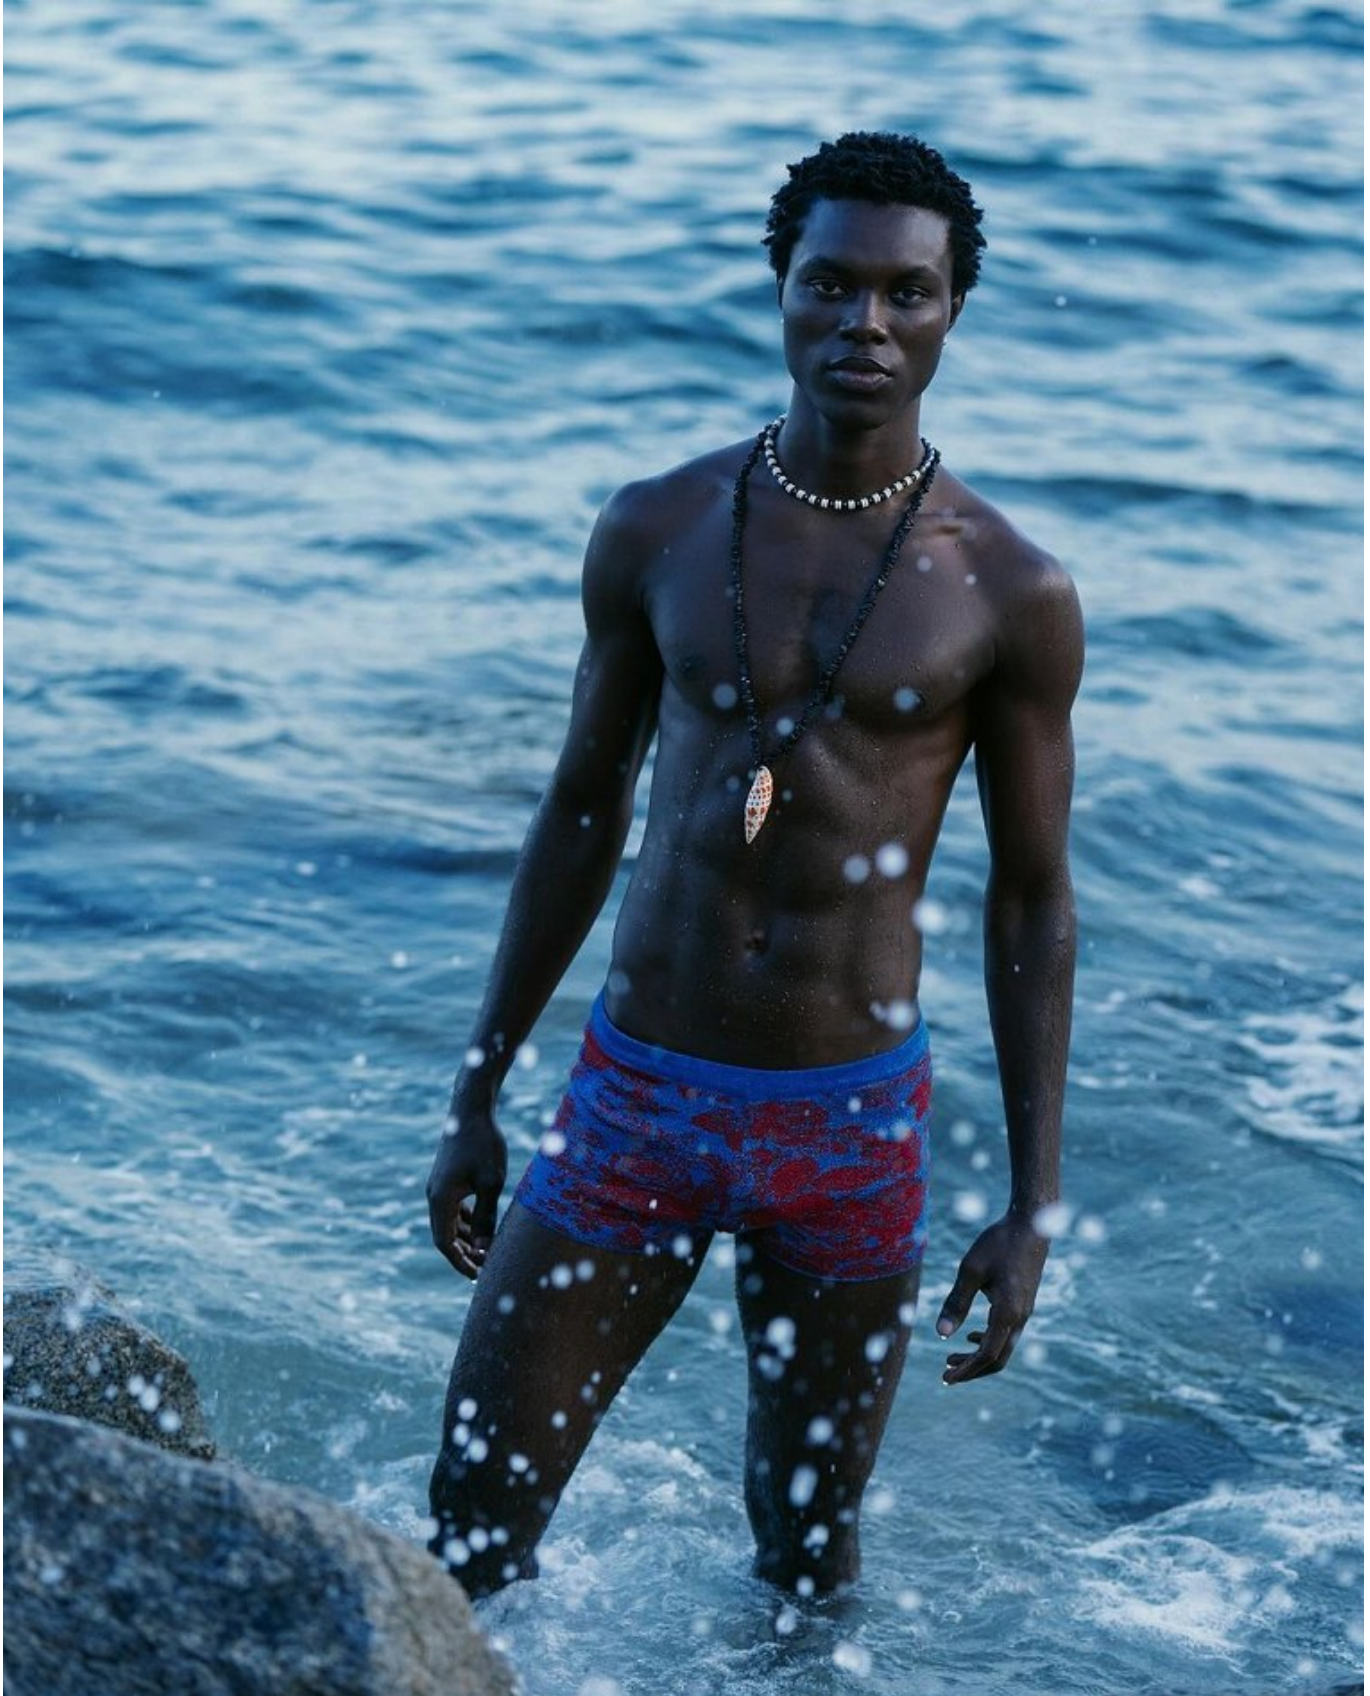

BOSS MODELS

CAPE TOWN

MENSAH BENJAMIN

Height: 189cm Chest: 84cm Waist: 71cm Suit: 36 S Shoe: 8 UK Hair: Black Eyes: Black