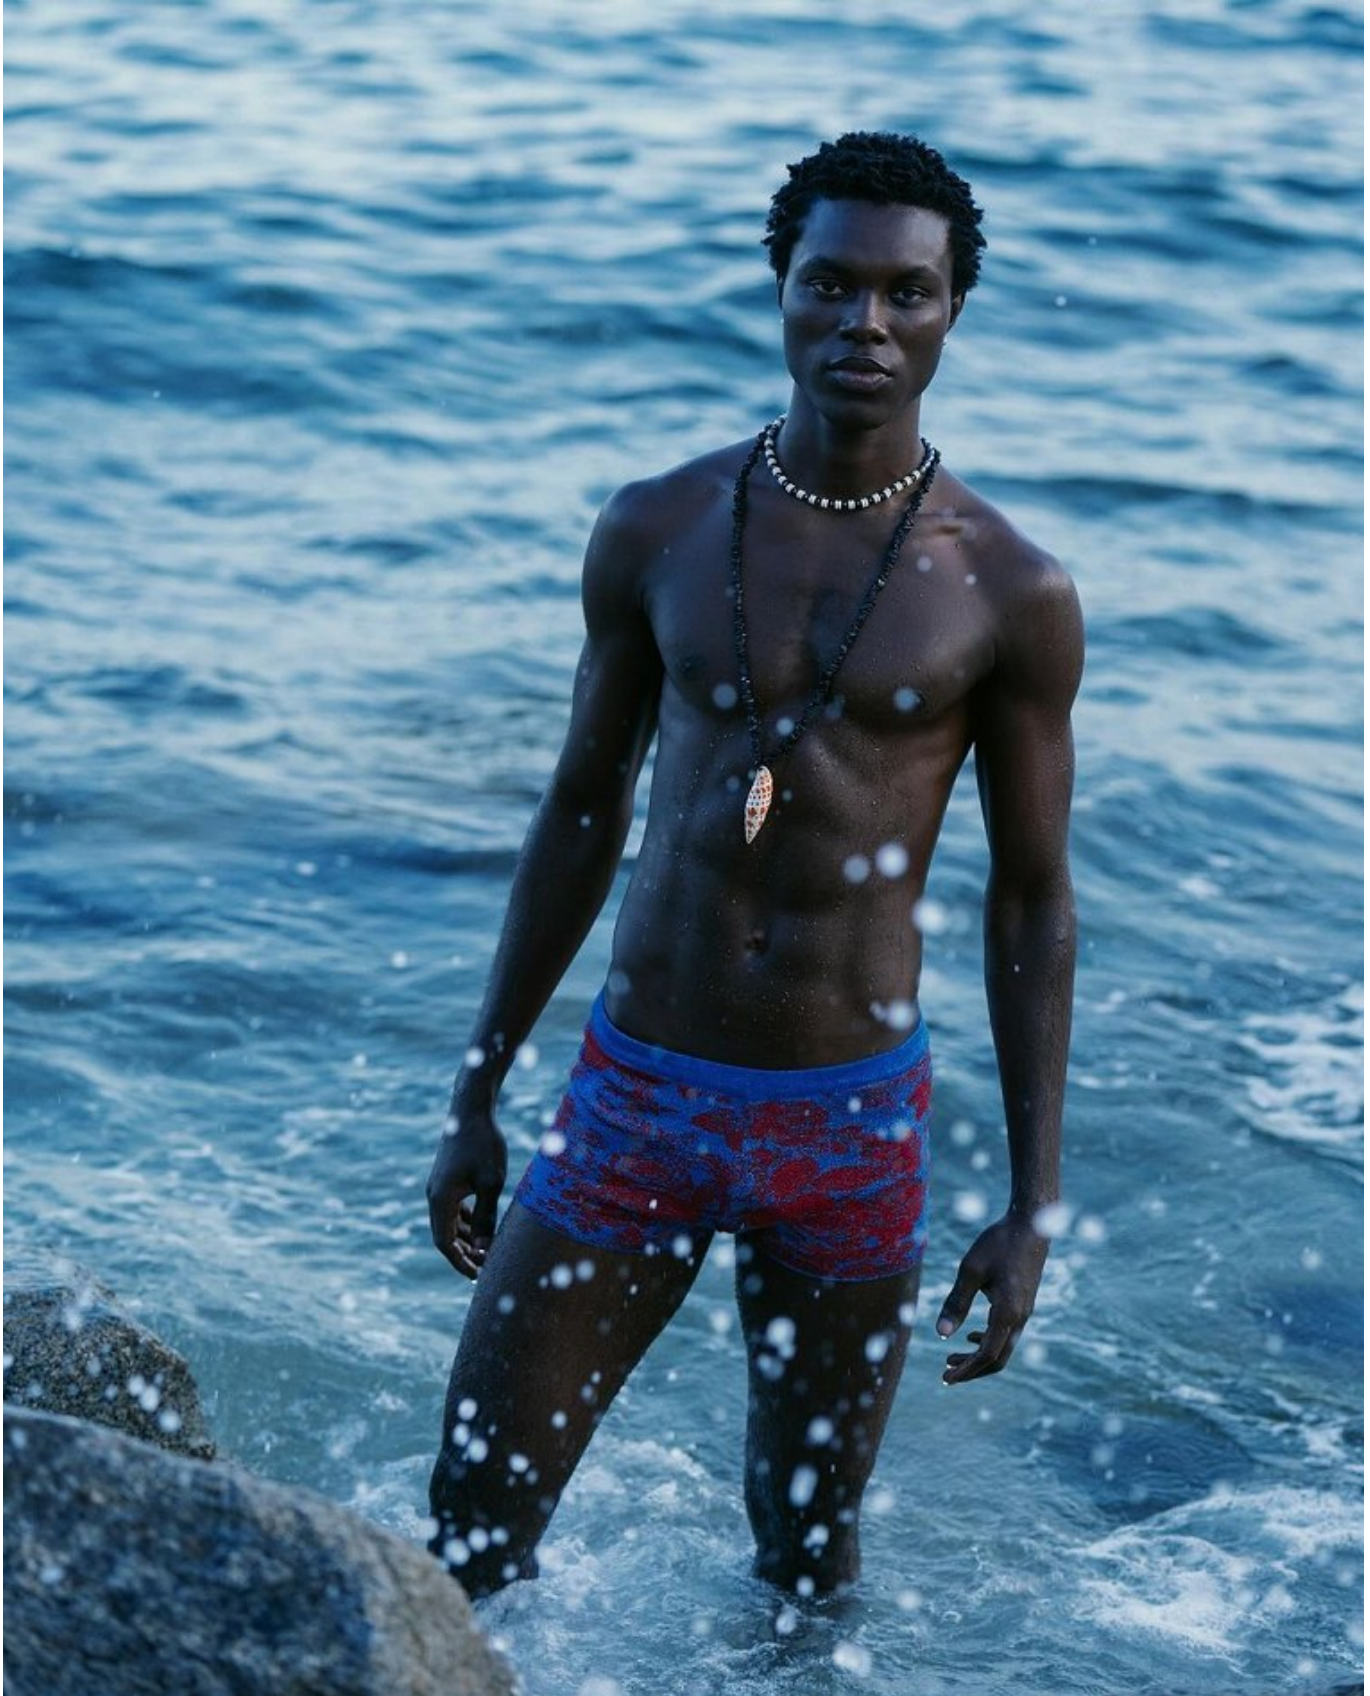

BOSS MODELS

CAPE TOWN

MAN ABOUT TOWN

MENSAH BENJAMIN

Height: 189cm Chest: 84cm Waist: 71cm Suit: 36 S Shoe: 8 UK Hair: Black Eyes: Black

BOSS MODELS

CAPE TOWN

MENSAH BENJAMIN