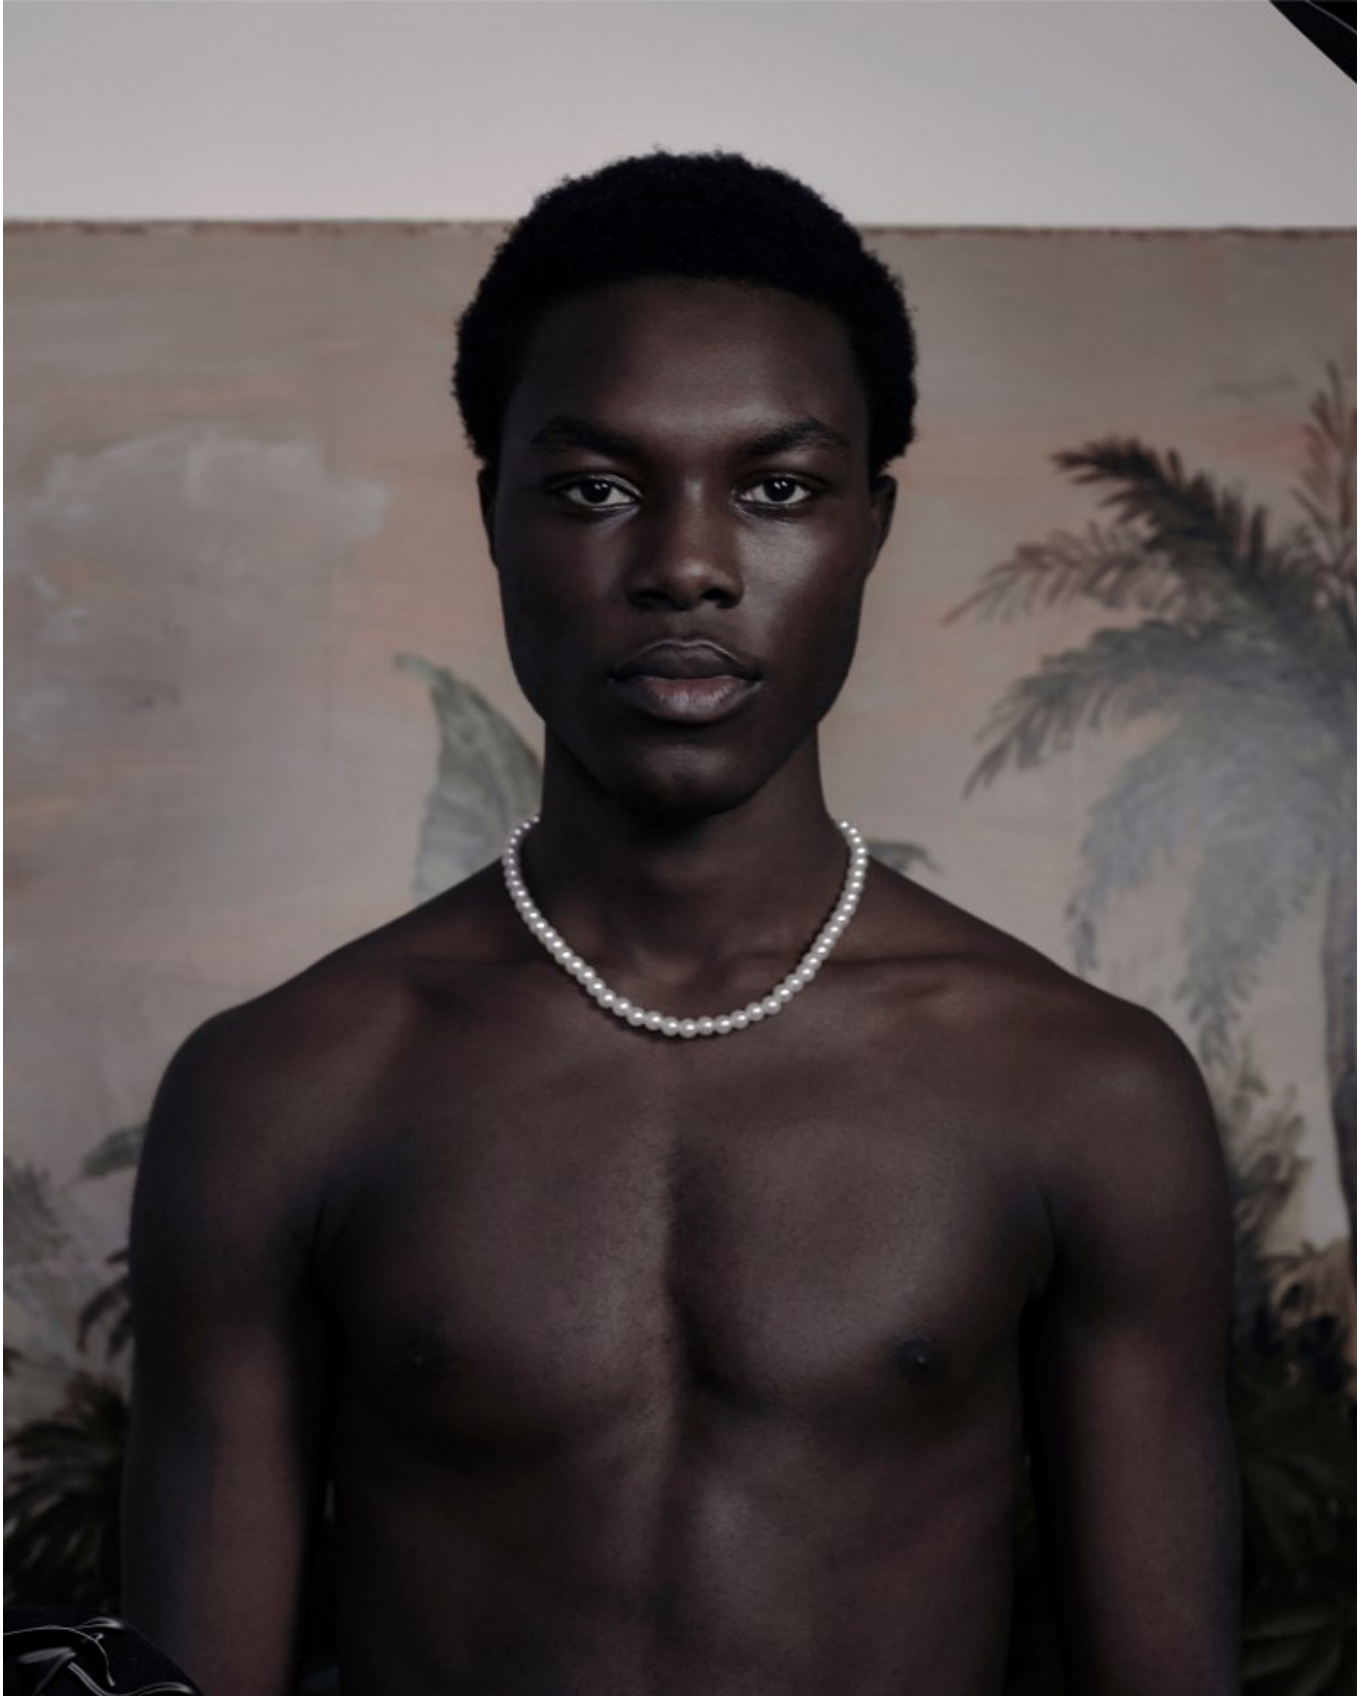

BOSS MODELS

CAPE TOWN

MENSAH BENJAMIN

Height: 189cm Chest: 84cm Waist: 71cm Suit: 36 S Shoe: 8 UK Hair: Black Eyes: Black