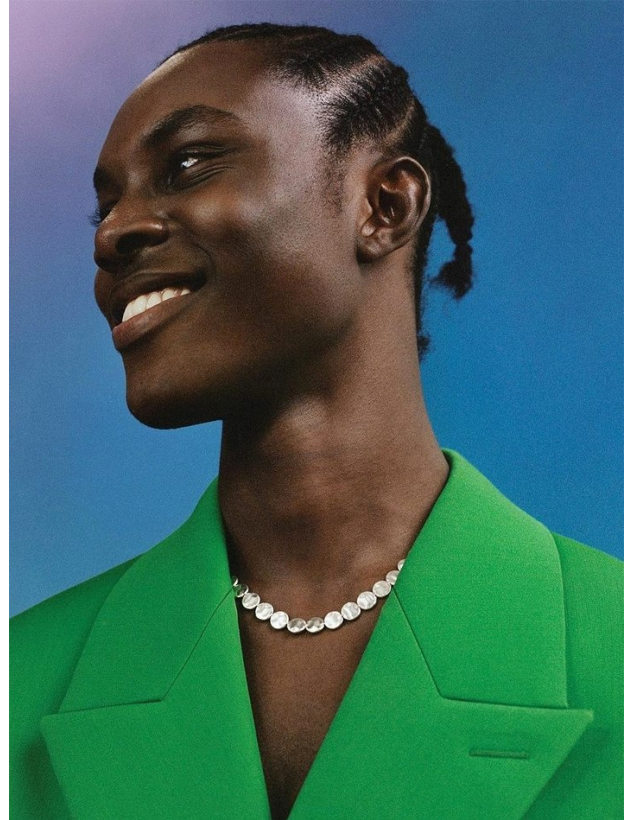

BOSS MODELS

CAPE TOWN

MENSAH BENJAMIN

Height: 189cm Chest: 84cm Waist: 71cm Suit: 36 S Shoe: 8 UK Hair: Black Eyes: Black