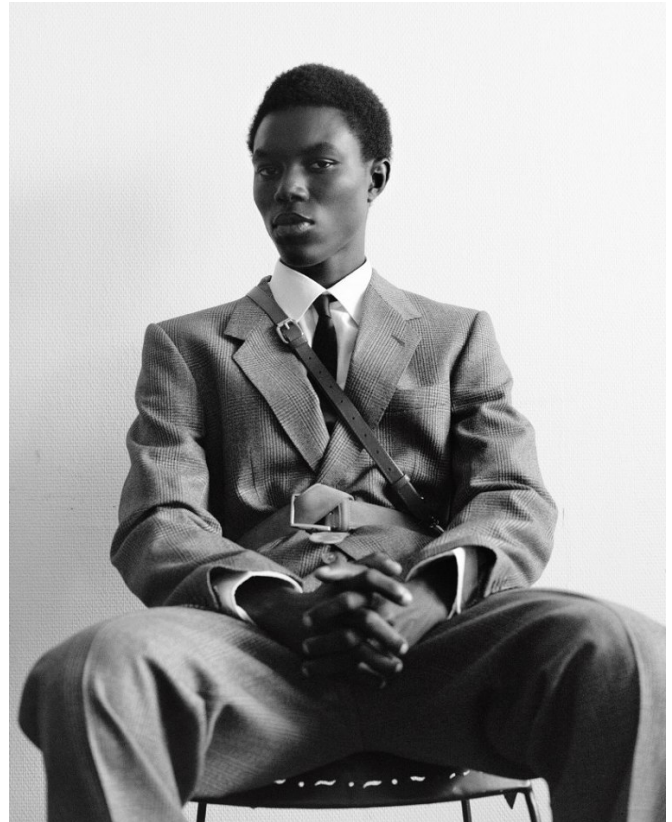

BOSS MODELS

CAPE TOWN

MENSAH BENJAMIN

Height: 189cm Chest: 84cm Waist: 71cm Suit: 36 S Shoe: 8 UK Hair: Black Eyes: Black

BOSS MODELS

CAPE TOWN

MENSAH BENJAMIN

Height: 189cm Chest: 84cm Waist: 71cm Suit: 36 S Shoe: 8 UK Hair: Black Eyes: Black

BOSS MODELS

CAPE TOWN

MENSAH BENJAMIN

Height: 189cm Chest: 84cm Waist: 71cm Suit: 36 S Shoe: 8 UK Hair: Black Eyes: Black

BOSS MODELS

CAPE TOWN

VOGUE

MENSAH BENJAMIN

BOSS MODELS

CAPE TOWN

Onda DE CALOR

No alto verão, a *moda praia* fica *mais* arejada, com *coloridos* neutros e *acessórios* que têm a *cara* da estação

Fotografia VINYET FELIUBADALÓ MARTÍN
Edição de moda PAULA PERRONI
Beleza SARAJUAN