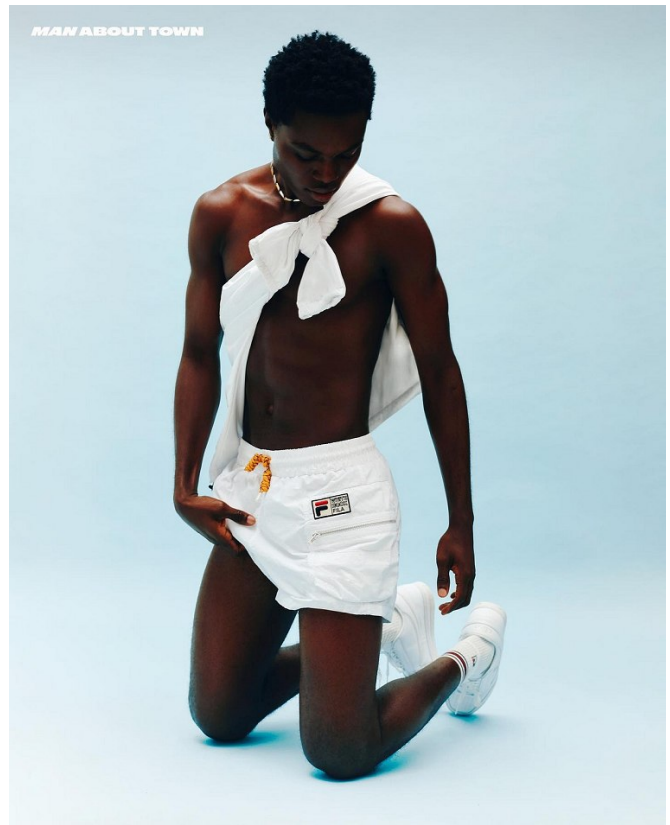

BOSS MODELS

CAPE TOWN

MENSAH BENJAMIN

Height: 189cm Chest: 84cm Waist: 71cm Suit: 36 S Shoe: 8 UK Hair: Black Eyes: Black

BOSS MODELS

CAPE TOWN

MENSAH BENJAMIN

Height: 189cm Chest: 84cm Waist: 71cm Suit: 36 S Shoe: 8 UK Hair: Black Eyes: Black

BOSS MODELS

CAPE TOWN

MENSAH BENJAMIN

Height: 189cm Chest: 84cm Waist: 71cm Suit: 36 S Shoe: 8 UK Hair: Black Eyes: Black

BOSS MODELS

CAPE TOWN

VOGUE

MENSAH BENJAMIN

Height: 189cm Chest: 84cm Waist: 71cm Suit: 36 S Shoe: 8 UK Hair: Black Eyes: Black

BOSS MODELS

CAPE TOWN

MENSAH BENJAMIN

Height: 189cm Chest: 84cm Waist: 71cm Suit: 36 S Shoe: 8 UK Hair: Black Eyes: Black