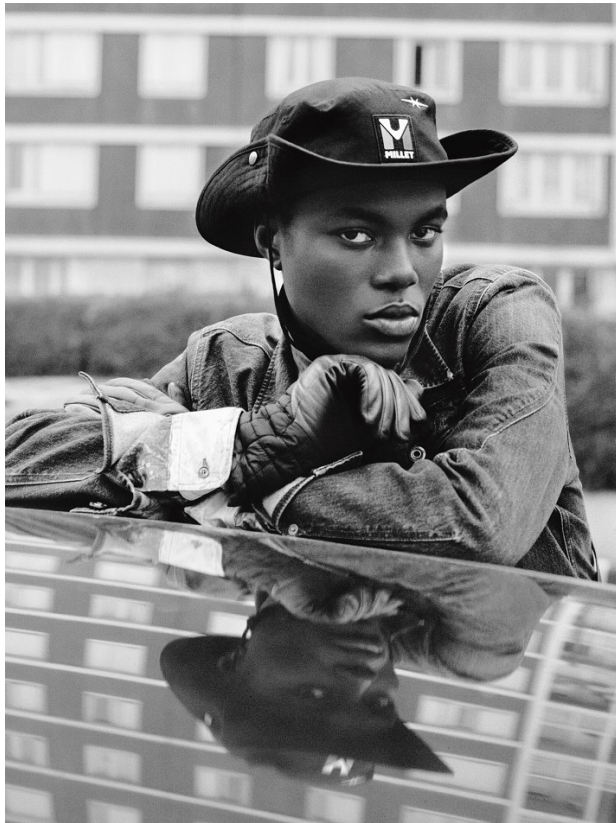

BOSS MODELS

CAPE TOWN

MENSAH BENJAMIN

Height: 189cm Chest: 84cm Waist: 71cm Suit: 36 S Shoe: 8 UK Hair: Black Eyes: Black

BOSS MODELS

CAPE TOWN

MENSAH BENJAMIN

Height: 189cm Chest: 84cm Waist: 71cm Suit: 36 S Shoe: 8 UK Hair: Black Eyes: Black

BOSS MODELS

CAPE TOWN

MENSAH BENJAMIN

Height: 189cm Chest: 84cm Waist: 71cm Suit: 36 S Shoe: 8 UK Hair: Black Eyes: Black

BOSS MODELS

CAPE TOWN

VOGUE

MENSAH BENJAMIN

Height: 189cm Chest: 84cm Waist: 71cm Suit: 36 S Shoe: 8 UK Hair: Black Eyes: Black

BOSS MODELS

CAPE TOWN

MENSAH BENJAMIN

Height: 189cm Chest: 84cm Waist: 71cm Suit: 36 S Shoe: 8 UK Hair: Black Eyes: Black