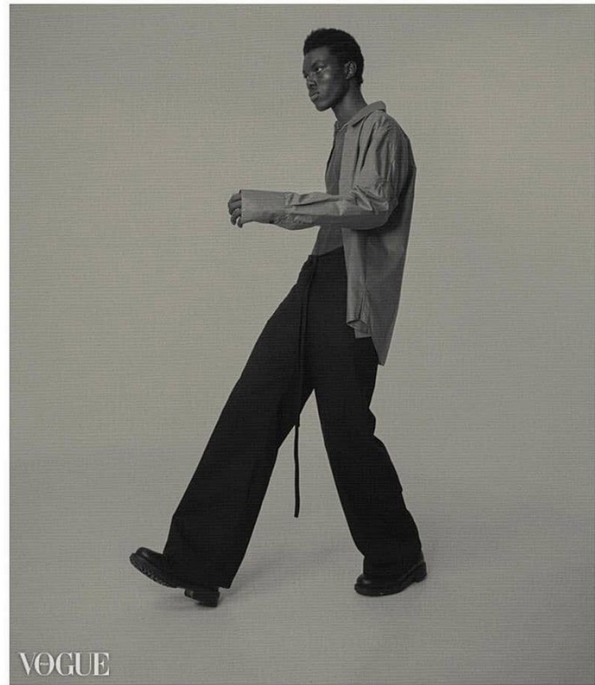

BOSS MODELS

CAPE TOWN

MENSAH BENJAMIN

Height: 189cm Chest: 84cm Waist: 71cm Suit: 36 S Shoe: 8 UK Hair: Black Eyes: Black

BOSS MODELS

CAPE TOWN

VOGUE

MENSAH BENJAMIN