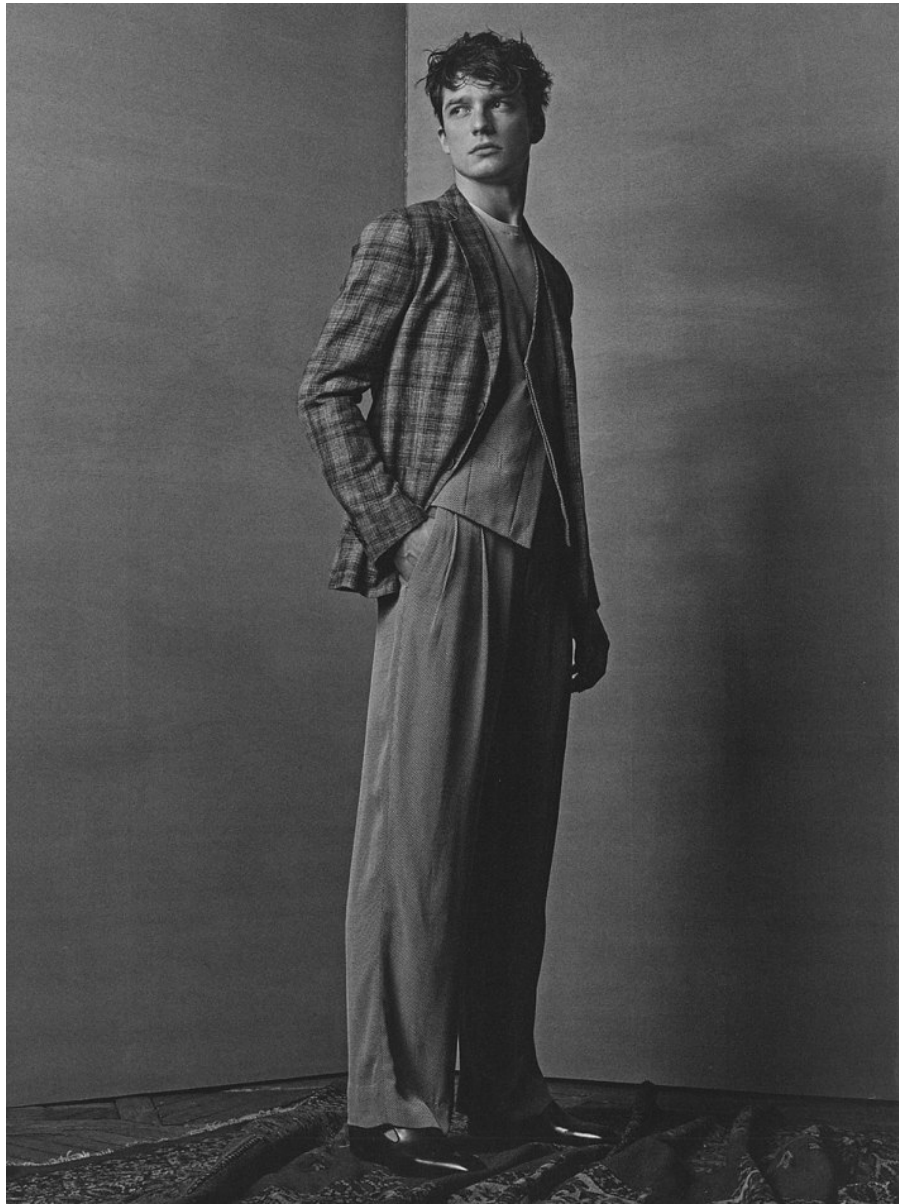

ALEXIS PETIT

Height: 187cm Hair: Brown Eyes: Brown

BOSS MODELS

CAPE TOWN

ALEXIS PETIT

Height: 187cm Hair: Brown Eyes: Brown

BOSS MODELS

CAPE TOWN