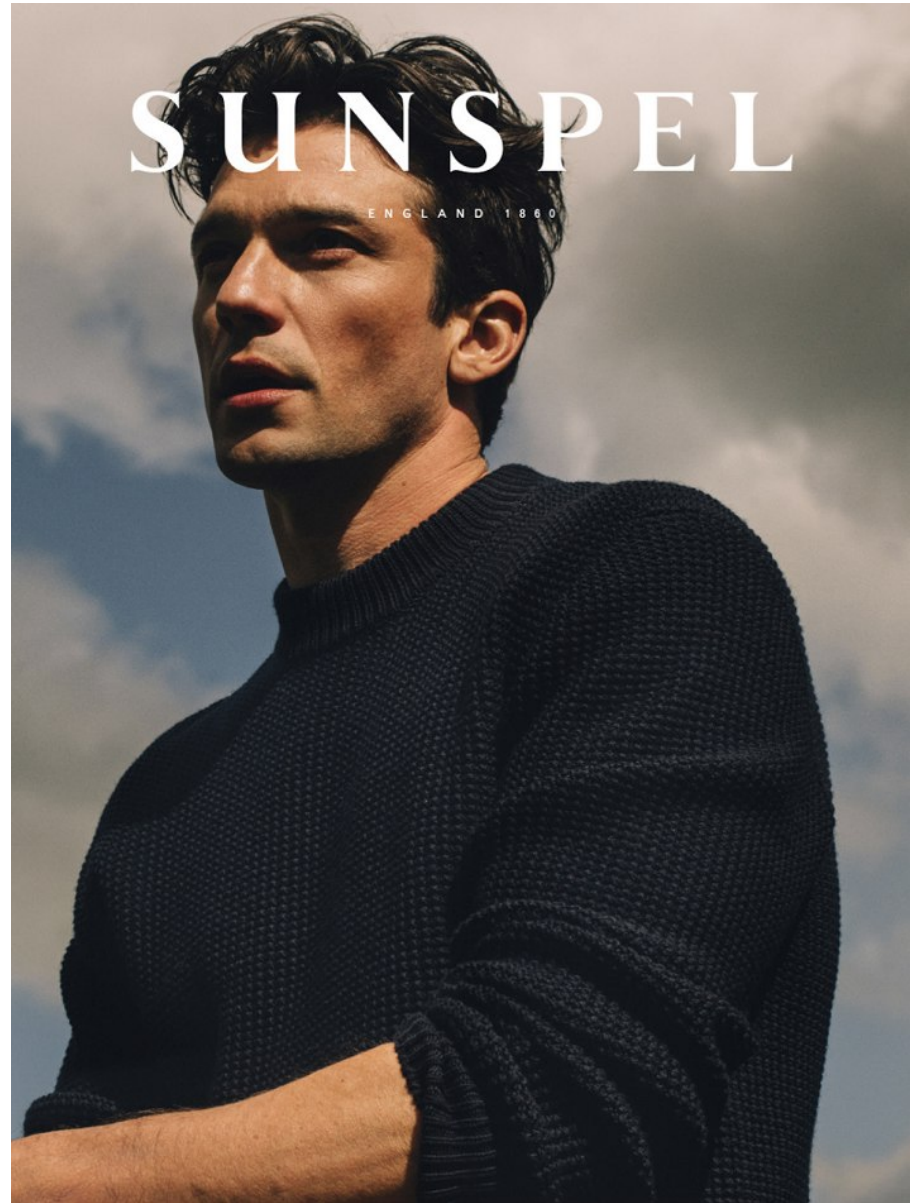

BOSS MODELS

CAPE TOWN

ALEXIS PETIT

Height: 187cm Hair: Brown Eyes: Brown

BOSS MODELS

CAPE TOWN

ALEXIS PETIT

Height: 187cm Hair: Brown Eyes: Brown

BOSS MODELS

CAPE TOWN

REISS

Autumn/Winter 2018

ALEXIS PETIT

Height: 187cm Hair: Brown Eyes: Brown

BOSS MODELS

CAPE TOWN