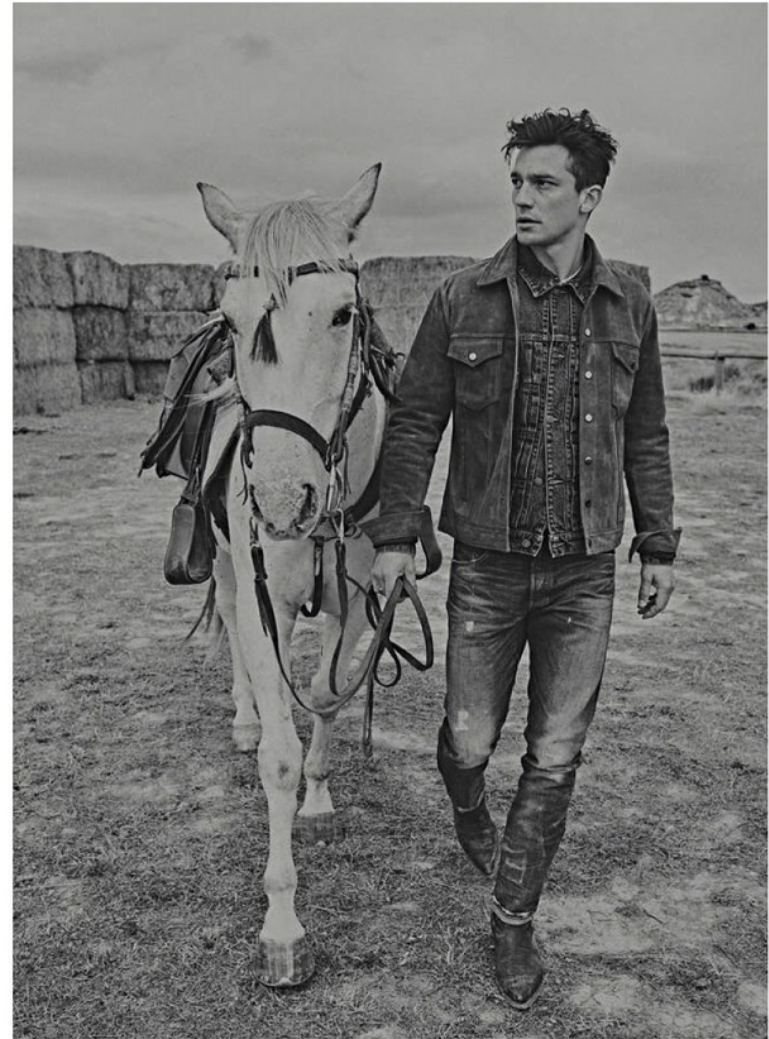

ALEXIS PETIT

Height: 187cm Hair: Brown Eyes: Brown

BOSS MODELS

CAPE TOWN

ALEXIS PETIT

Height: 187cm Hair: Brown Eyes: Brown

BOSS MODELS

CAPE TOWN