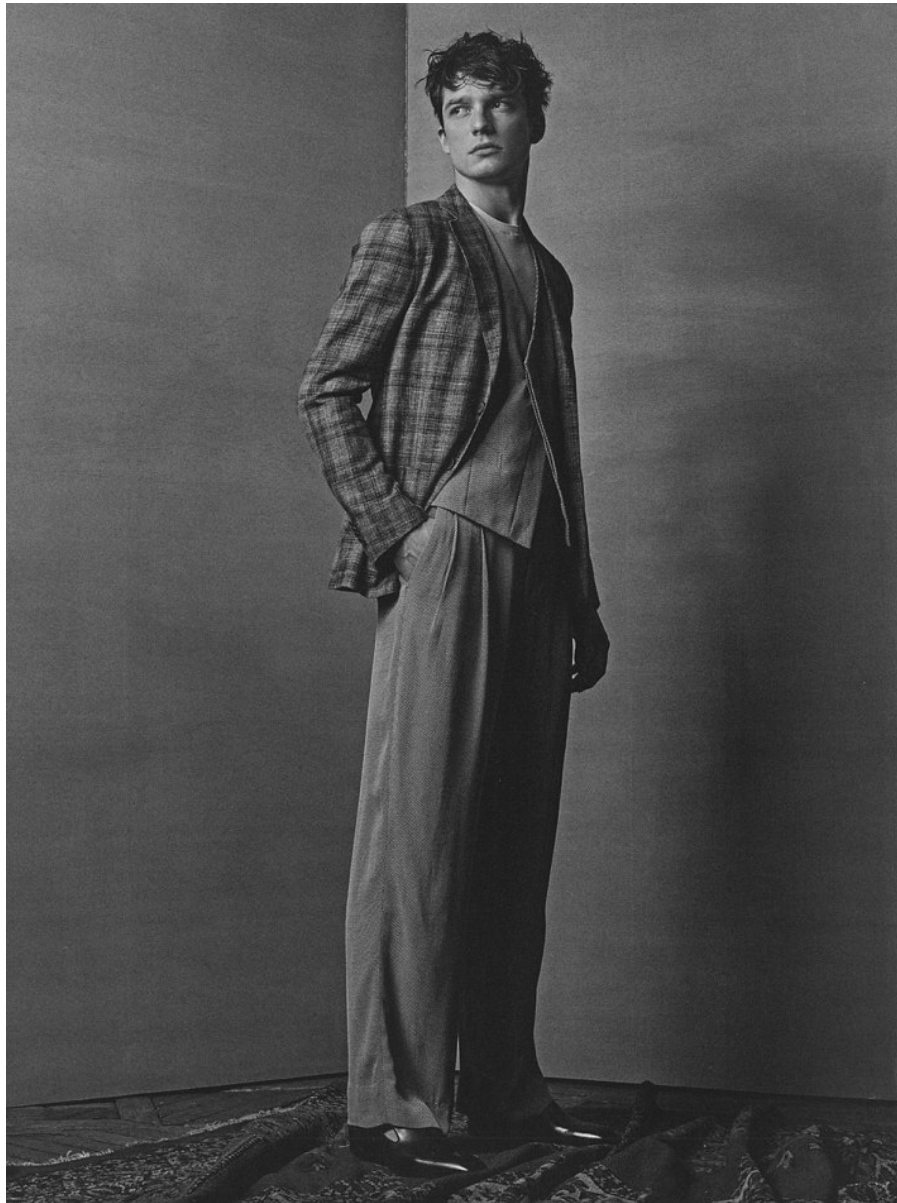

ALEXIS PETIT

Height: 187cm Hair: Brown Eyes: Brown

BOSS MODELS

CAPE TOWN

ALEXIS PETIT

Height: 187cm Hair: Brown Eyes: Brown

BOSS MODELS

CAPE TOWN