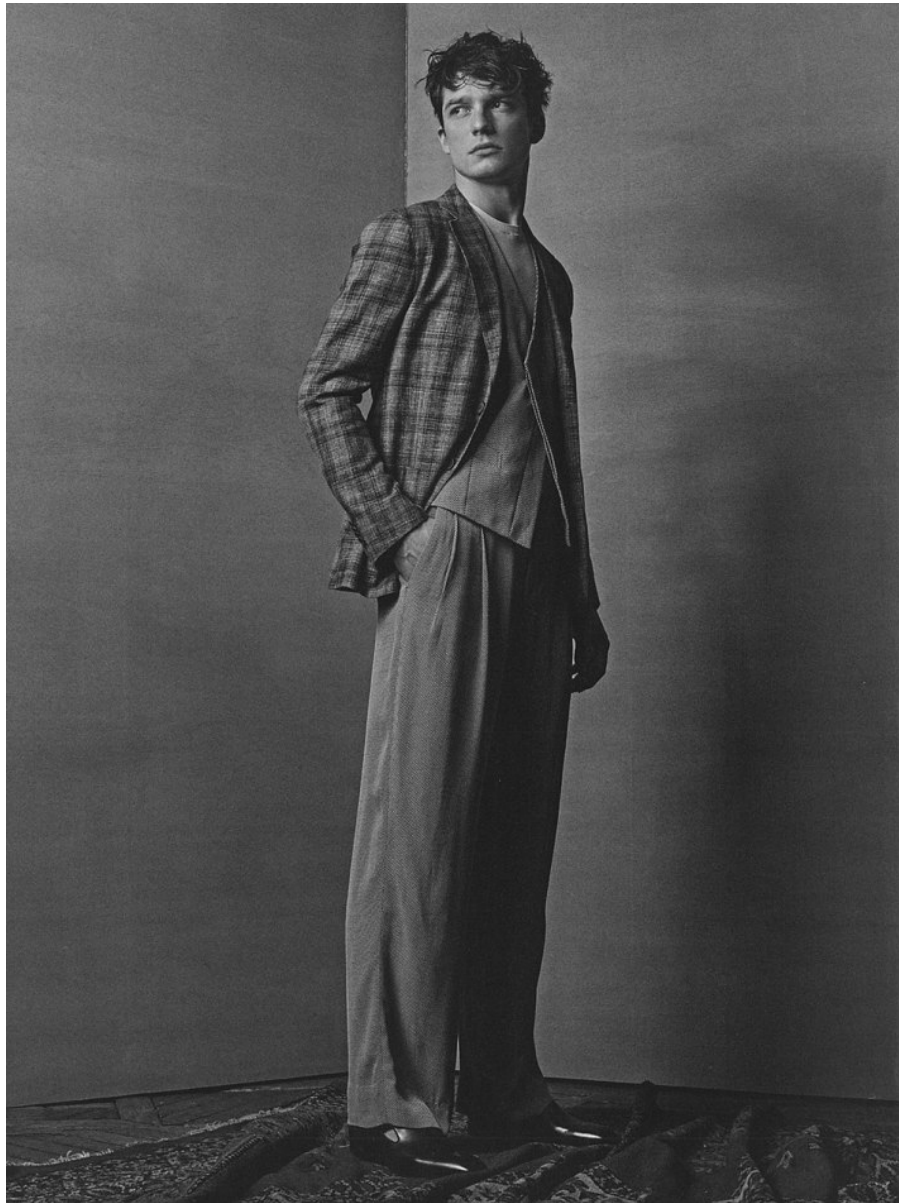

ALEXIS PETIT

Height: 187cm Hair: Brown Eyes: Brown

BOSS MODELS

CAPE TOWN

ALEXIS PETIT

Height: 187cm Hair: Brown Eyes: Brown

BOSS MODELS

CAPE TOWN