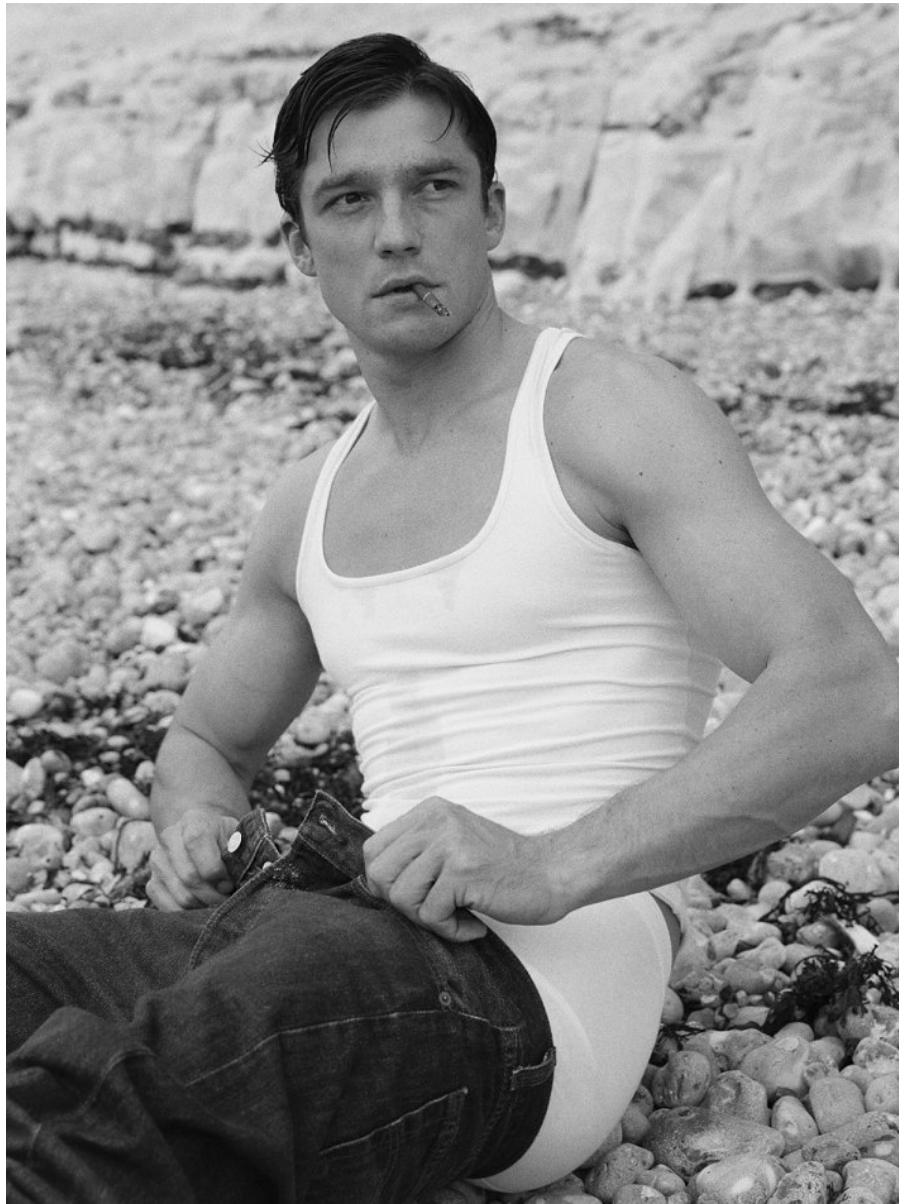

ALEXIS PETIT

Height: 187cm Hair: Brown Eyes: Brown

BOSS MODELS

CAPE TOWN

ALEXIS PETIT

Height: 187cm Hair: Brown Eyes: Brown

BOSS MODELS

CAPE TOWN