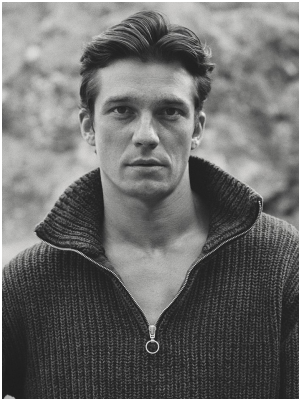

BOSS MODELS

CAPE TOWN

ALEXIS PETIT

Height: 187cm Hair: Brown Eyes: Brown

BOSS MODELS

CAPE TOWN

ALEXIS PETIT

Height: 187cm Hair: Brown Eyes: Brown