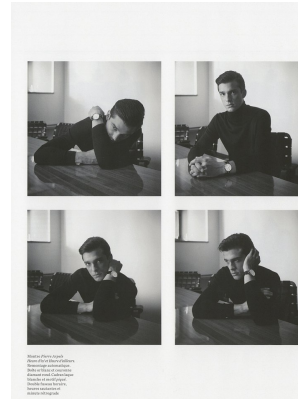

BOSS MODELS

CAPE TOWN

ALEXIS PETIT

Height: 187cm Hair: Brown Eyes: Brown

BOSS MODELS

CAPE TOWN

ALEXIS PETIT

Height: 187cm Hair: Brown Eyes: Brown