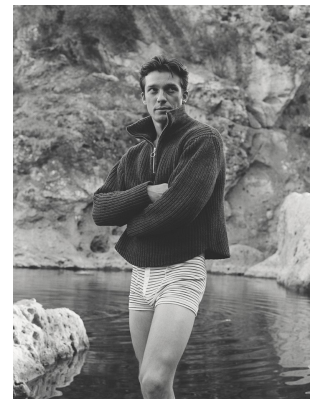

BOSS MODELS

CAPE TOWN

ALEXIS PETIT

Height: 187cm Hair: Brown Eyes: Brown

BOSS MODELS

CAPE TOWN

ALEXIS PETIT

Height: 187cm Hair: Brown Eyes: Brown