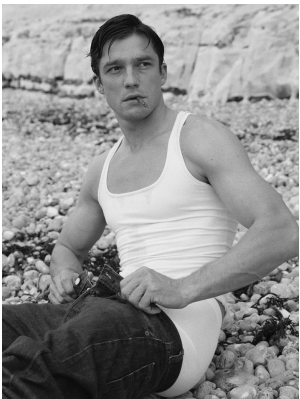

BOSS MODELS

CAPE TOWN

ALEXIS PETIT

Height: 187cm Hair: Brown Eyes: Brown

BOSS MODELS

CAPE TOWN

ALEXIS PETIT

Height: 187cm Hair: Brown Eyes: Brown