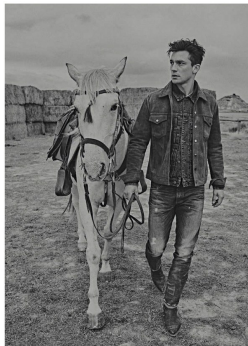

BOSS MODELS

CAPE TOWN

ALEXIS PETIT

Height: 187cm Hair: Brown Eyes: Brown

BOSS MODELS

CAPE TOWN

ALEXIS PETIT

Height: 187cm Hair: Brown Eyes: Brown