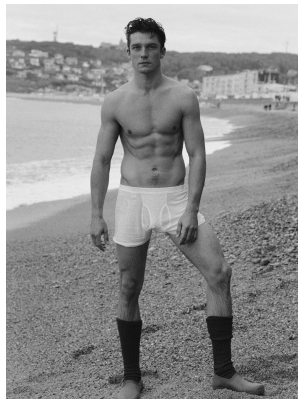

BOSS MODELS

CAPE TOWN

ALEXIS PETIT

Height: 187cm Hair: Brown Eyes: Brown

BOSS MODELS

CAPE TOWN

ALEXIS PETIT

Height: 187cm Hair: Brown Eyes: Brown