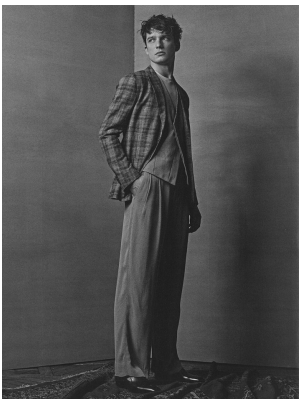

BOSS MODELS

CAPE TOWN

ALEXIS PETIT

Height: 187cm Hair: Brown Eyes: Brown

BOSS MODELS

CAPE TOWN

ALEXIS PETIT

Height: 187cm Hair: Brown Eyes: Brown