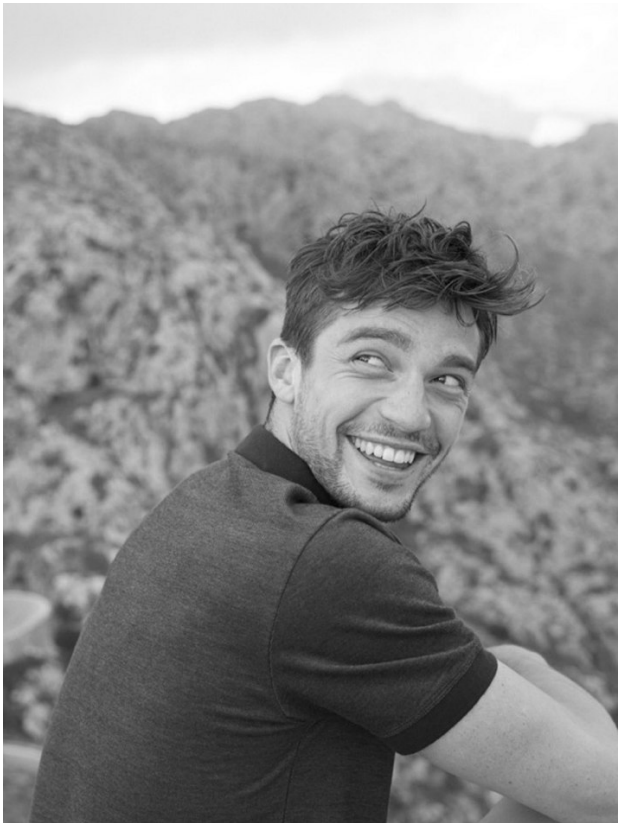

BOSS MODELS

CAPE TOWN

ALEXIS PETIT

Height: 187cm Hair: Brown Eyes: Brown

BOSS MODELS

CAPE TOWN

ALEXIS PETIT

Height: 187cm Hair: Brown Eyes: Brown