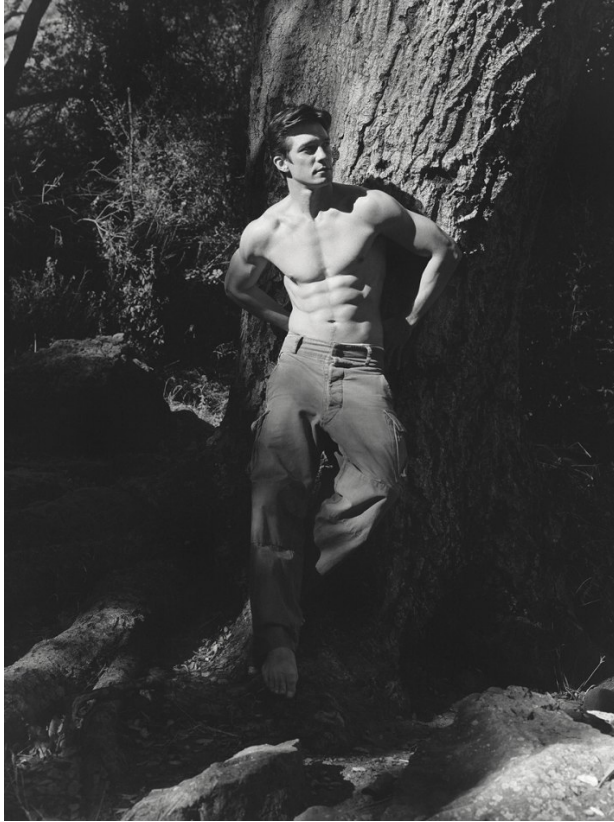

BOSS MODELS

CAPE TOWN

ALEXIS PETIT

Height: 187cm Hair: Brown Eyes: Brown

BOSS MODELS

CAPE TOWN

ALEXIS PETIT

Height: 187cm Hair: Brown Eyes: Brown