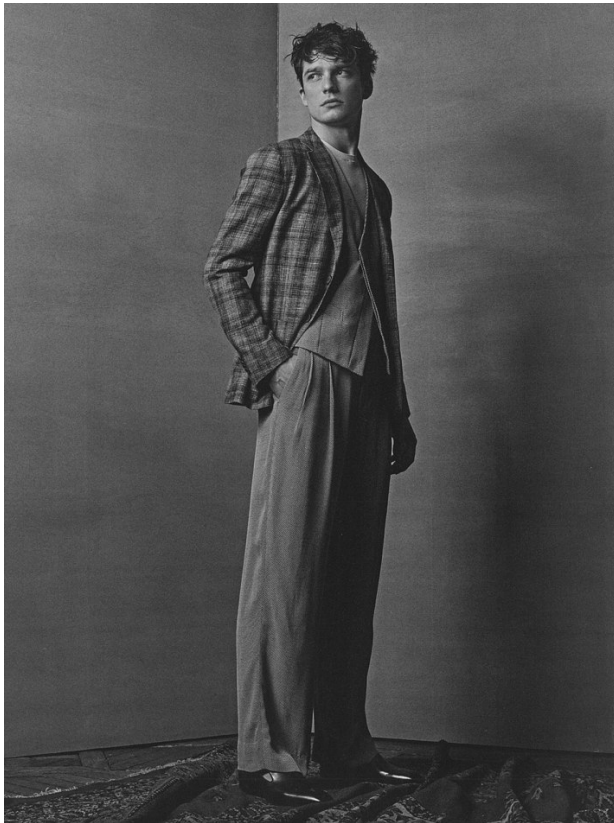

BOSS MODELS

CAPE TOWN

ALEXIS PETIT

Height: 187cm Hair: Brown Eyes: Brown

BOSS MODELS

CAPE TOWN

ALEXIS PETIT

Height: 187cm Hair: Brown Eyes: Brown