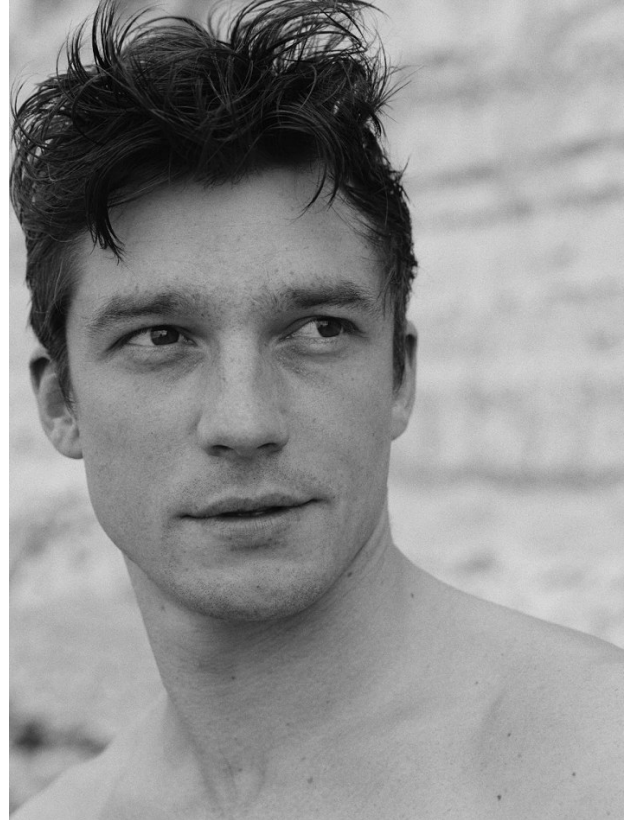

BOSS MODELS

CAPE TOWN

ALEXIS PETIT

Height: 187cm Hair: Brown Eyes: Brown

BOSS MODELS

CAPE TOWN

ALEXIS PETIT

Height: 187cm Hair: Brown Eyes: Brown

BOSS MODELS

CAPE TOWN

CHEVIGNON

ALEXIS PETIT

Height: 187cm Hair: Brown Eyes: Brown