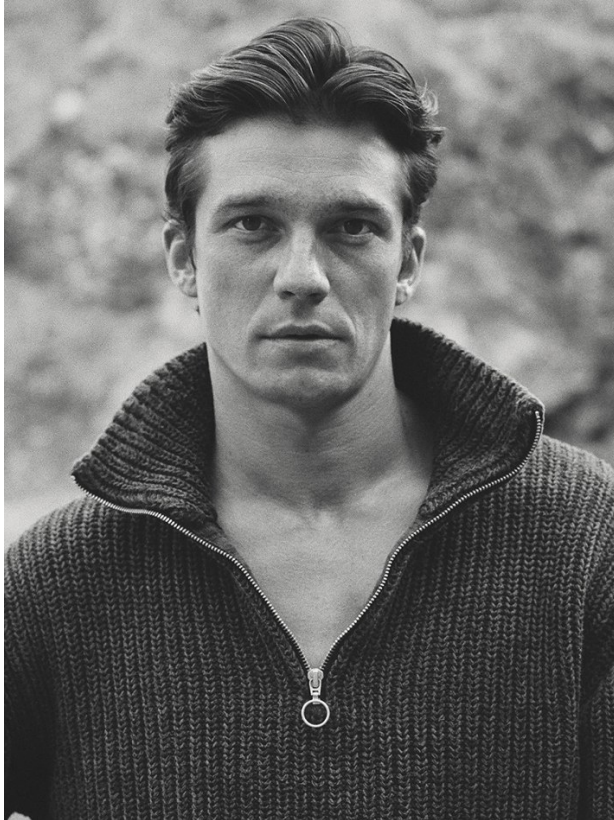

BOSS MODELS

CAPE TOWN

ALEXIS PETIT

Height: 187cm Hair: Brown Eyes: Brown

BOSS MODELS

CAPE TOWN

ALEXIS PETIT

Height: 187cm Hair: Brown Eyes: Brown