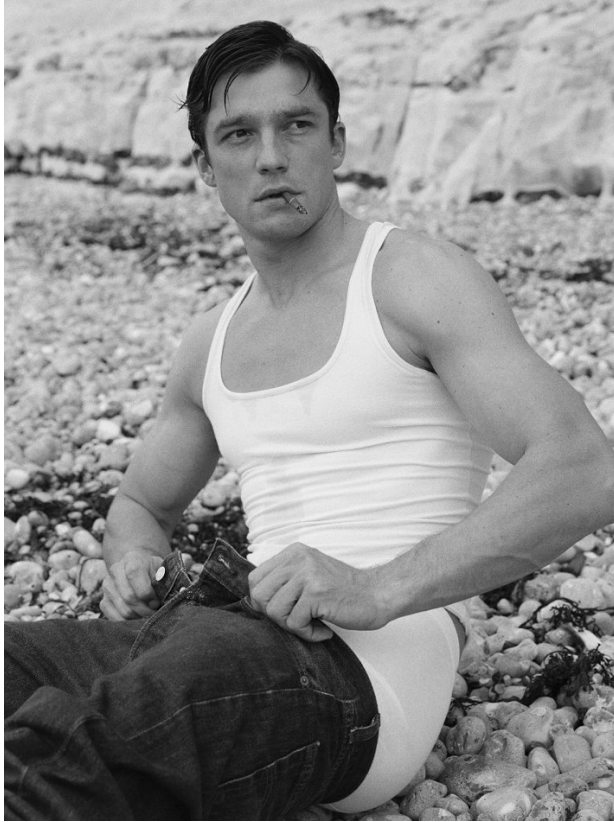

ALEXIS PETIT

BOSS MODELS

CAPE TOWN

CHEVIGNON

ALEXIS PETIT

Height: 187cm Hair: Brown Eyes: Brown