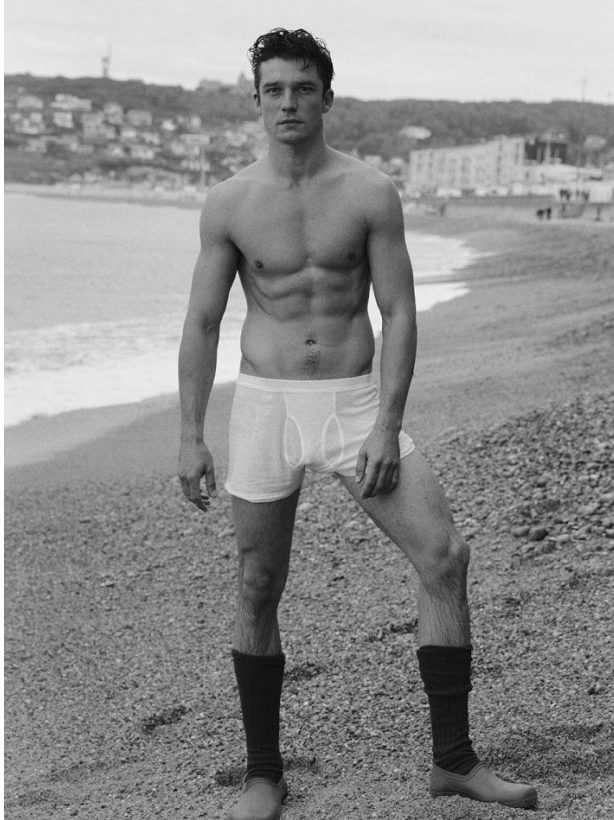

BOSS MODELS

CAPE TOWN

ALEXIS PETIT

Height: 187cm Hair: Brown Eyes: Brown

BOSS MODELS

CAPE TOWN

ALEXIS PETIT

Height: 187cm Hair: Brown Eyes: Brown

BOSS MODELS

CAPE TOWN

CHEVIGNON

ALEXIS PETIT

Height: 187cm Hair: Brown Eyes: Brown