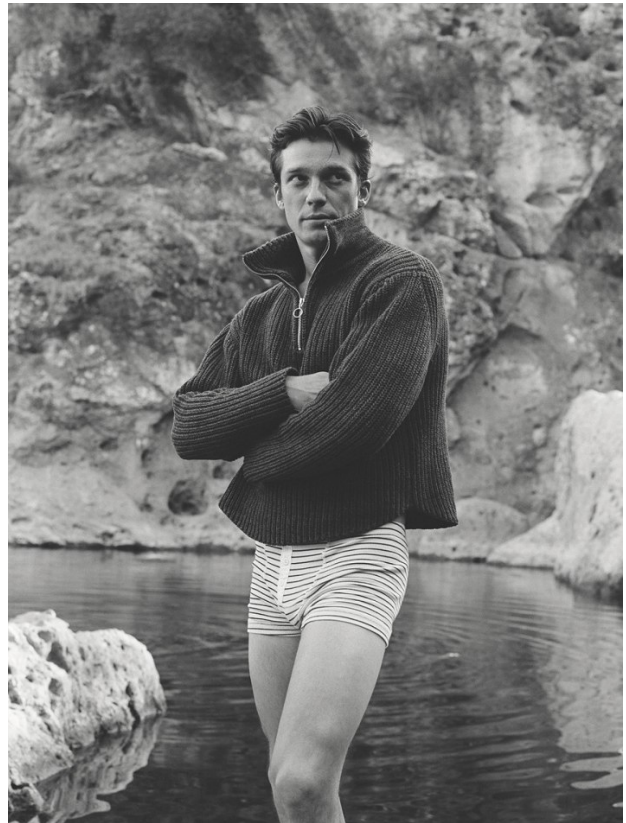

BOSS MODELS

CAPE TOWN

ALEXIS PETIT

Height: 187cm Hair: Brown Eyes: Brown