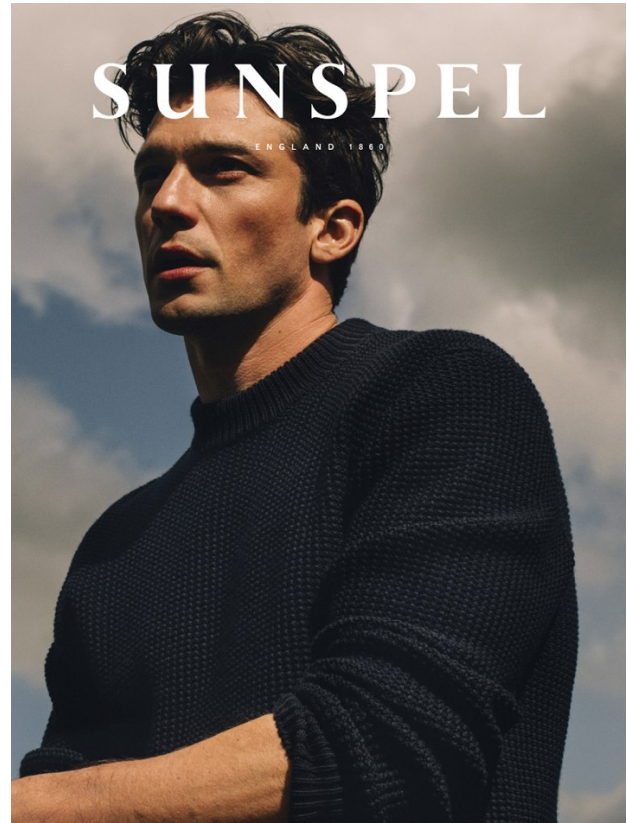

BOSS MODELS

CAPE TOWN

ALEXIS PETIT

Height: 187cm Hair: Brown Eyes: Brown

BOSS MODELS

CAPE TOWN

ALEXIS PETIT

Height: 187cm Hair: Brown Eyes: Brown