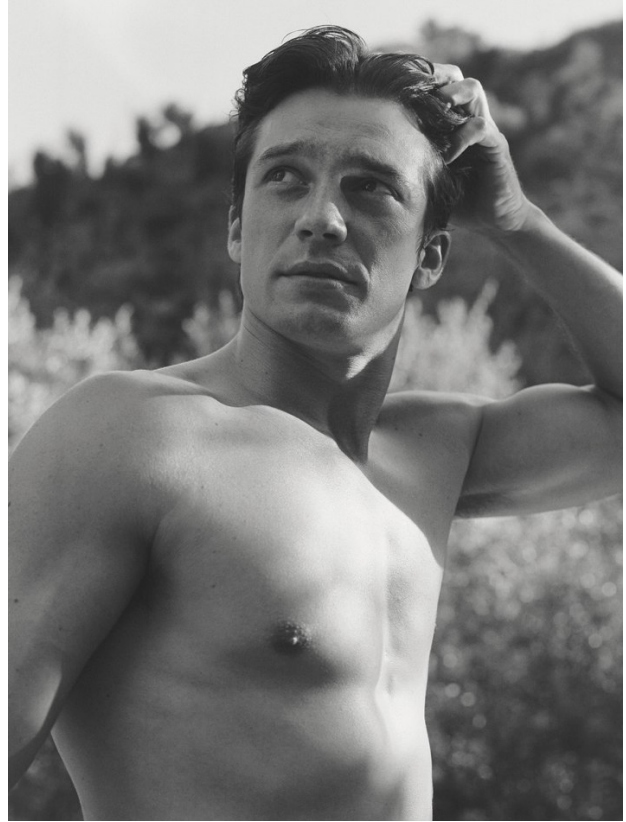

BOSS MODELS

CAPE TOWN

ALEXIS PETIT

Height: 187cm Hair: Brown Eyes: Brown

BOSS MODELS

CAPE TOWN

ALEXIS PETIT

Height: 187cm Hair: Brown Eyes: Brown