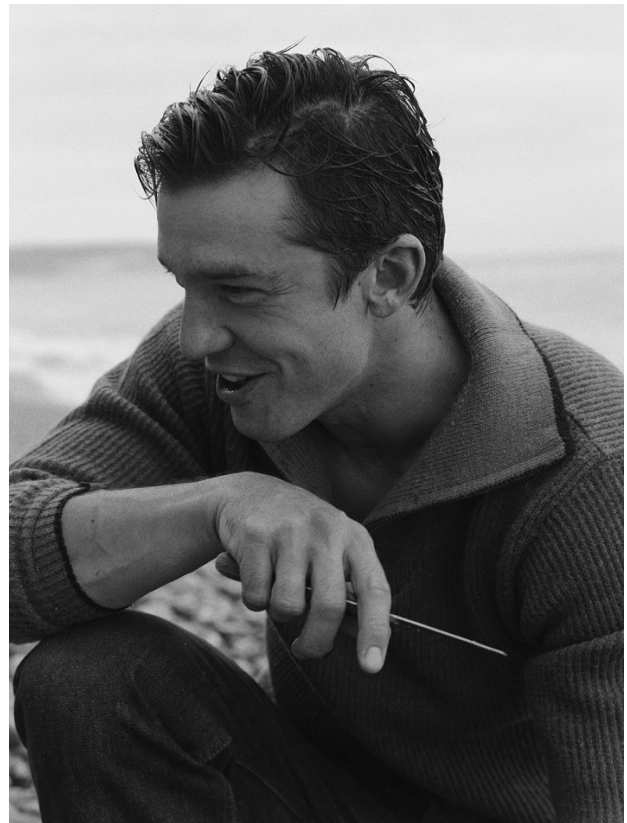

BOSS MODELS

CAPE TOWN

ALEXIS PETIT

Height: 187cm Hair: Brown Eyes: Brown

BOSS MODELS

CAPE TOWN

ALEXIS PETIT

Height: 187cm Hair: Brown Eyes: Brown