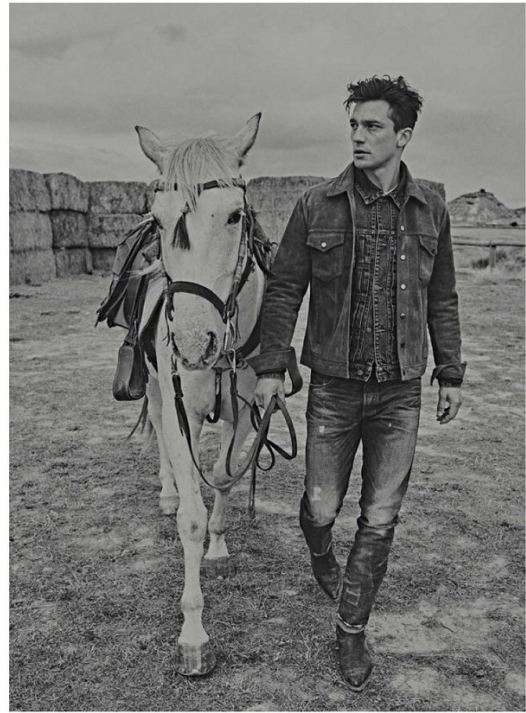

BOSS MODELS

CAPE TOWN

ALEXIS PETIT

Height: 187cm Hair: Brown Eyes: Brown

BOSS MODELS

CAPE TOWN

ALEXIS PETIT

Height: 187cm Hair: Brown Eyes: Brown

BOSS MODELS

CAPE TOWN

CHEVIGNON

ALEXIS PETIT

Height: 187cm Hair: Brown Eyes: Brown