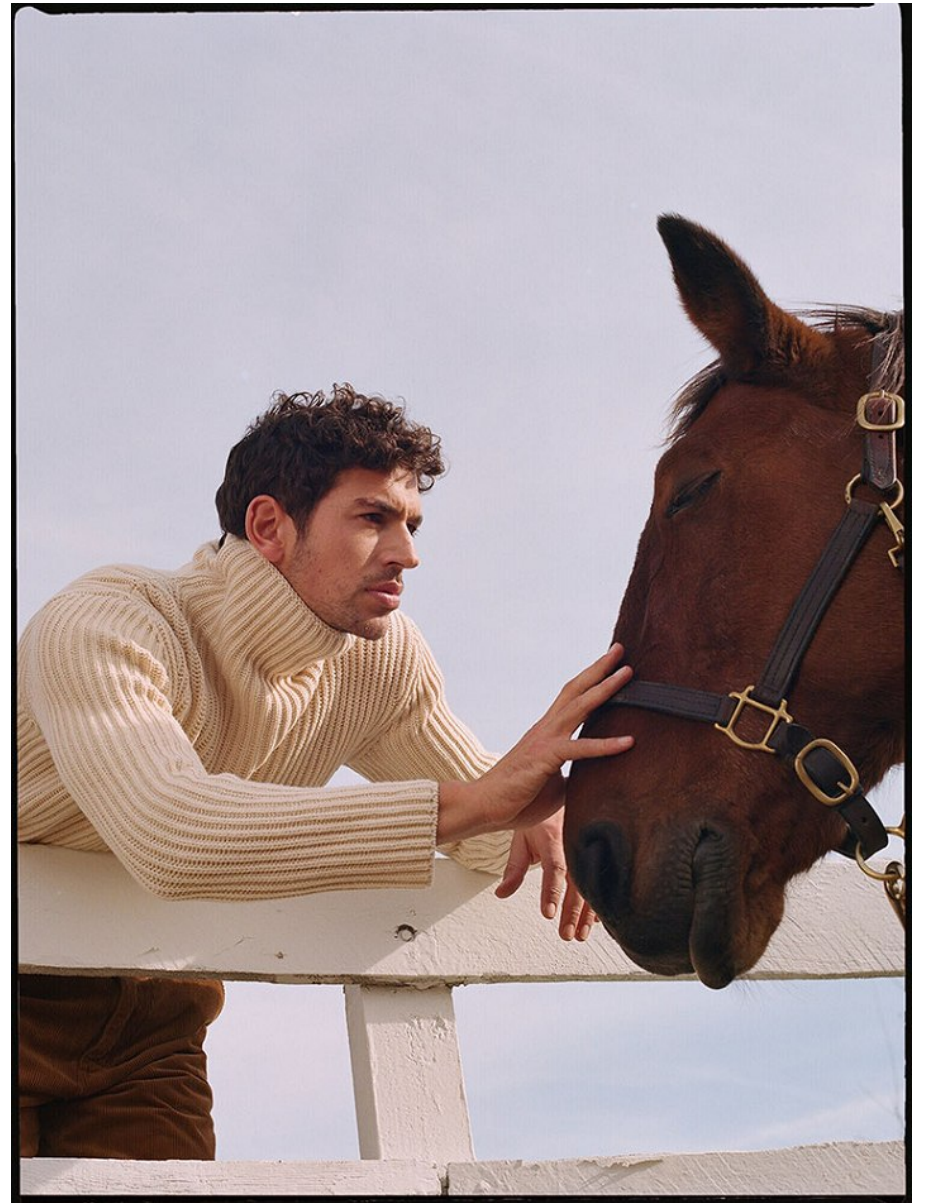

BOSS MODELS

CAPE TOWN

BENJAMIN SACKS

Height: 187cm Chest: 100cm Waist: 80cm Suit: 38 R Shoe: 9.5 UK Hair: Brown Eyes: Brown