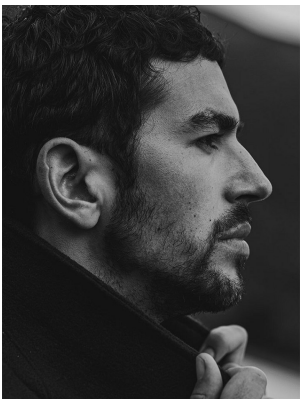

# BOSS MODELS

CAPE TOWN

## BENJAMIN SACKS

Height: 187cm Chest: 98cm Waist: 80cm Suit: 38 R Shoe: 9.5 UK Hair: Brown Eyes: Brown