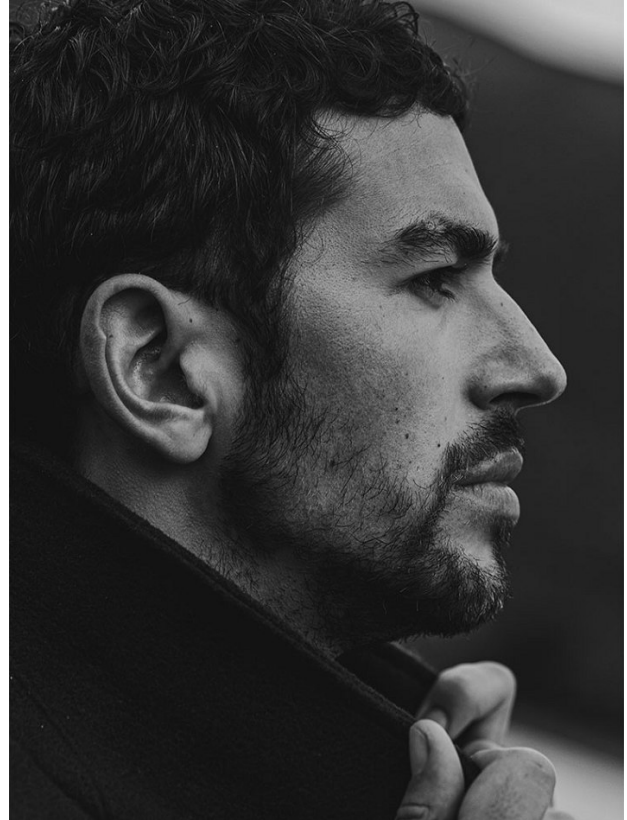

BOSS MODELS

CAPE TOWN

BENJAMIN SACKS

Height: 187cm Chest: 100cm Waist: 80cm Suit: 38 R Shoe: 9.5 UK Hair: Brown Eyes: Brown

BOSS MODELS

CAPE TOWN

BENJAMIN SACKS

Height: 187cm Chest: 100cm Waist: 80cm Suit: 38 R Shoe: 9.5 UK Hair: Brown Eyes: Brown

BOSS MODELS

CAPE TOWN

BENJAMIN SACKS

Height: 187cm Chest: 100cm Waist: 80cm Suit: 38 R Shoe: 9.5 UK Hair: Brown Eyes: Brown