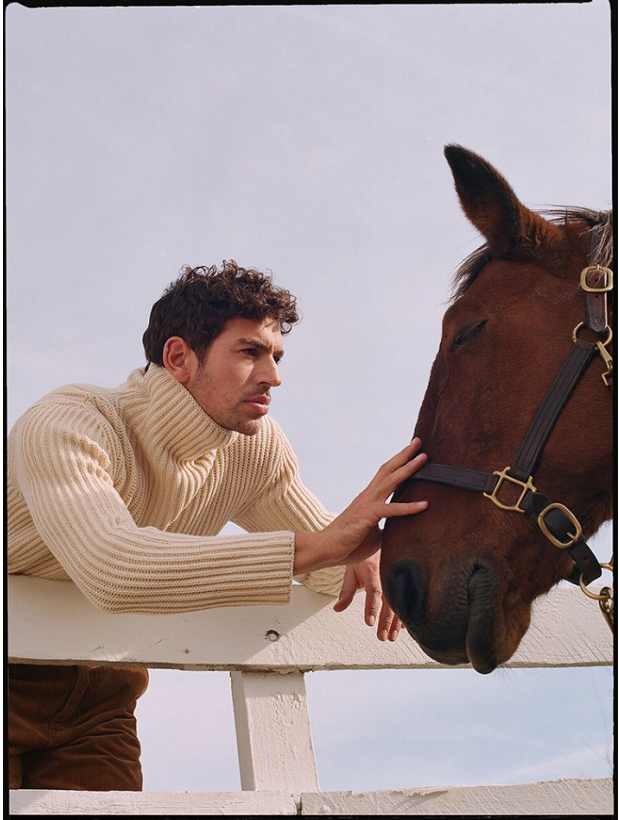

BOSS MODELS

CAPE TOWN

BENJAMIN SACKS

Height: 187cm Chest: 100cm Waist: 80cm Suit: 38 R Shoe: 9.5 UK Hair: Brown Eyes: Brown

BOSS MODELS

CAPE TOWN

BENJAMIN SACKS

Height: 187cm Chest: 100cm Waist: 80cm Suit: 38 R Shoe: 9.5 UK Hair: Brown Eyes: Brown