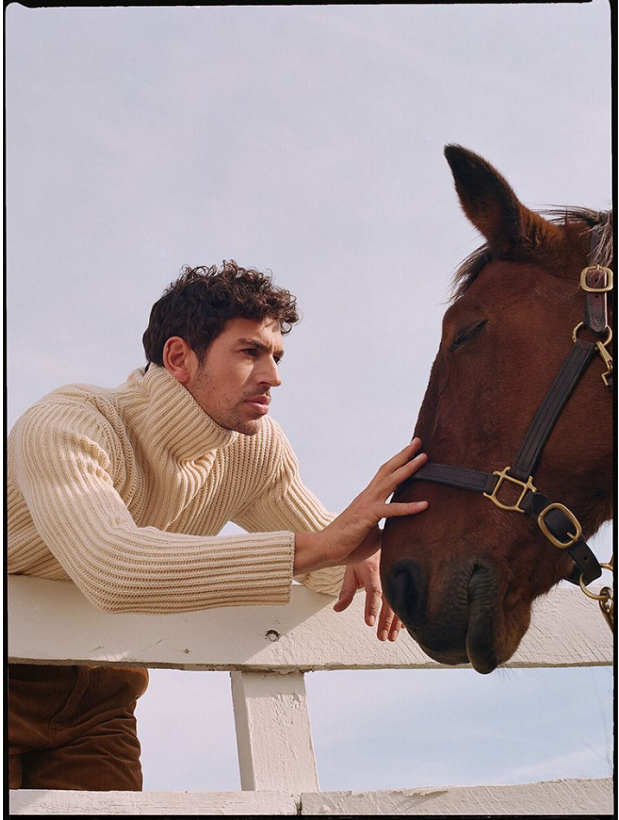

BOSS MODELS

CAPE TOWN

BENJAMIN SACKS

Height: 187cm Chest: 98cm Waist: 80cm Suit: 38 R Shoe: 9.5 UK Hair: Brown Eyes: Brown