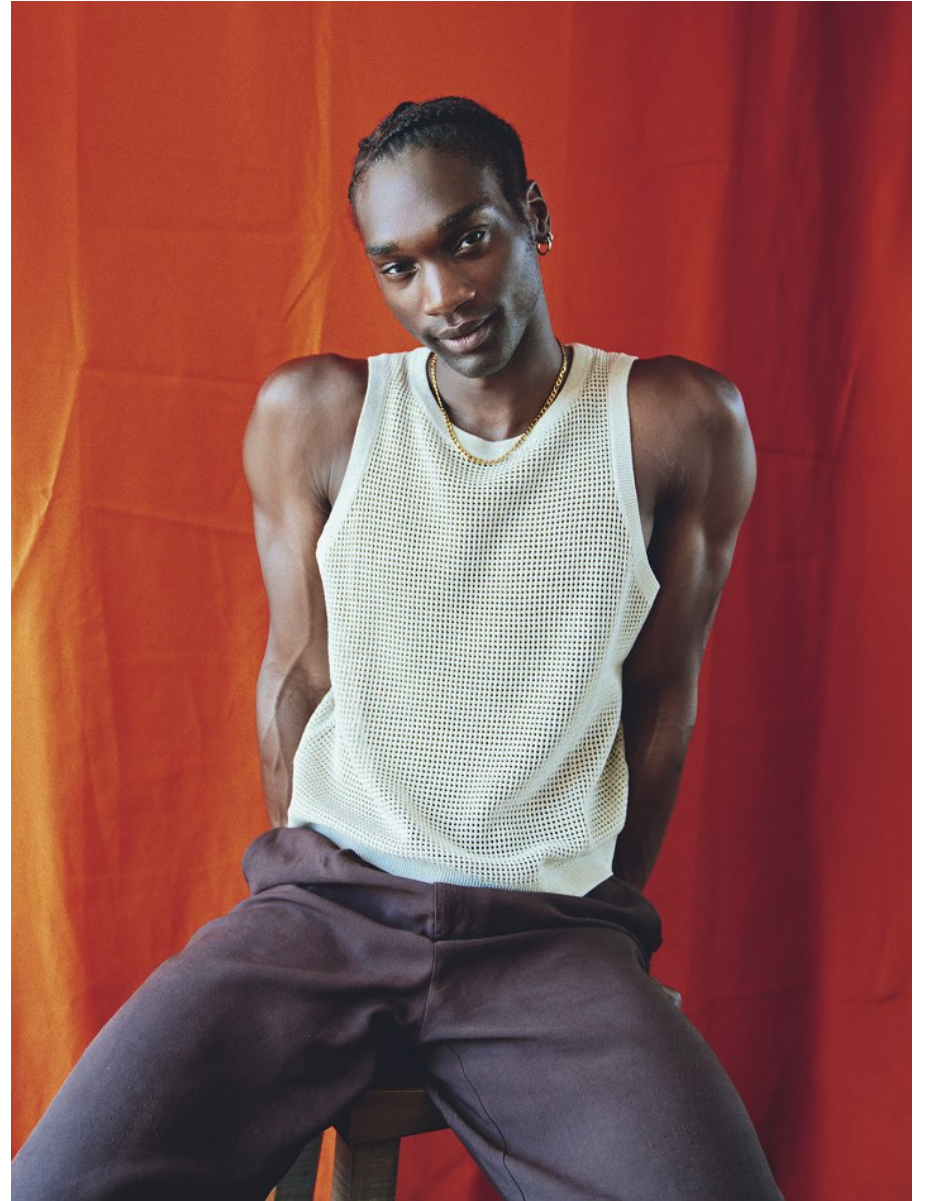

# BOSS MODELS

CAPE TOWN

TANI BANJOKO

Height: 190cm Chest: 102cm Waist: 77cm Suit: 40 L Shoe: 11.5 UK Hair: Brown Eyes: Black