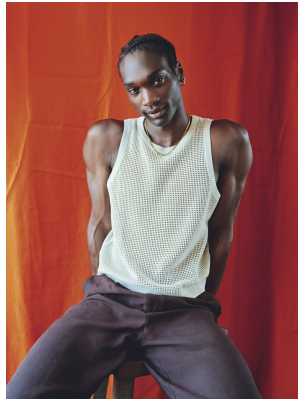

BOSS MODELS

CAPE TOWN

TANI BANJOKO

Height: 190cm Chest: 102cm Waist: 77cm Suit: 40 L Shoe: 11.5 UK Hair: Brown Eyes: Black

BOSS MODELS

CAPE TOWN

TANI BANJOKO

Height: 190cm Chest: 102cm Waist: 77cm Suit: 40 L Shoe: 11.5 UK Hair: Brown Eyes: Black