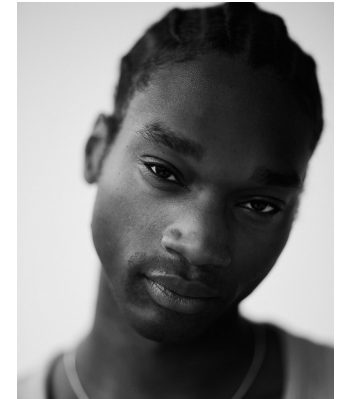

BOSS MODELS

CAPE TOWN

TANI BANJOKO

Height: 190cm Chest: 102cm Waist: 77cm Suit: 40 L Shoe: 11.5 UK Hair: Brown Eyes: Black

BOSS MODELS

CAPE TOWN

TANI BANJOKO

Height: 190cm Chest: 102cm Waist: 77cm Suit: 40 L Shoe: 11.5 UK Hair: Brown Eyes: Black