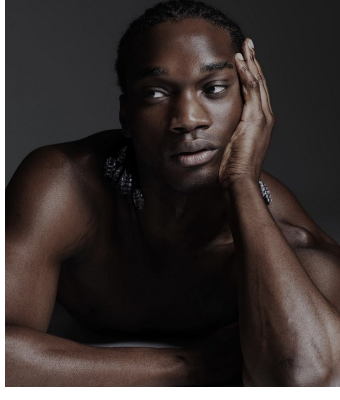

BOSS MODELS

CAPE TOWN

TANI BANJOKO

Height: 190cm Chest: 102cm Waist: 77cm Suit: 40 L Shoe: 11.5 UK Hair: Brown Eyes: Black

BOSS MODELS

CAPE TOWN

TANI BANJOKO

Height: 190cm Chest: 102cm Waist: 77cm Suit: 40 L Shoe: 11.5 UK Hair: Brown Eyes: Black