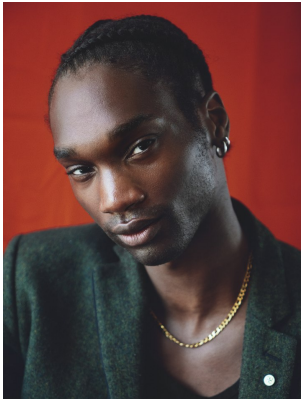

BOSS MODELS

CAPE TOWN

TANI BANJOKO

Height: 190cm Chest: 102cm Waist: 77cm Suit: 40 L Shoe: 11.5 UK Hair: Brown Eyes: Black

BOSS MODELS

CAPE TOWN

TANI BANJOKO

Height: 190cm Chest: 102cm Waist: 77cm Suit: 40 L Shoe: 11.5 UK Hair: Brown Eyes: Black