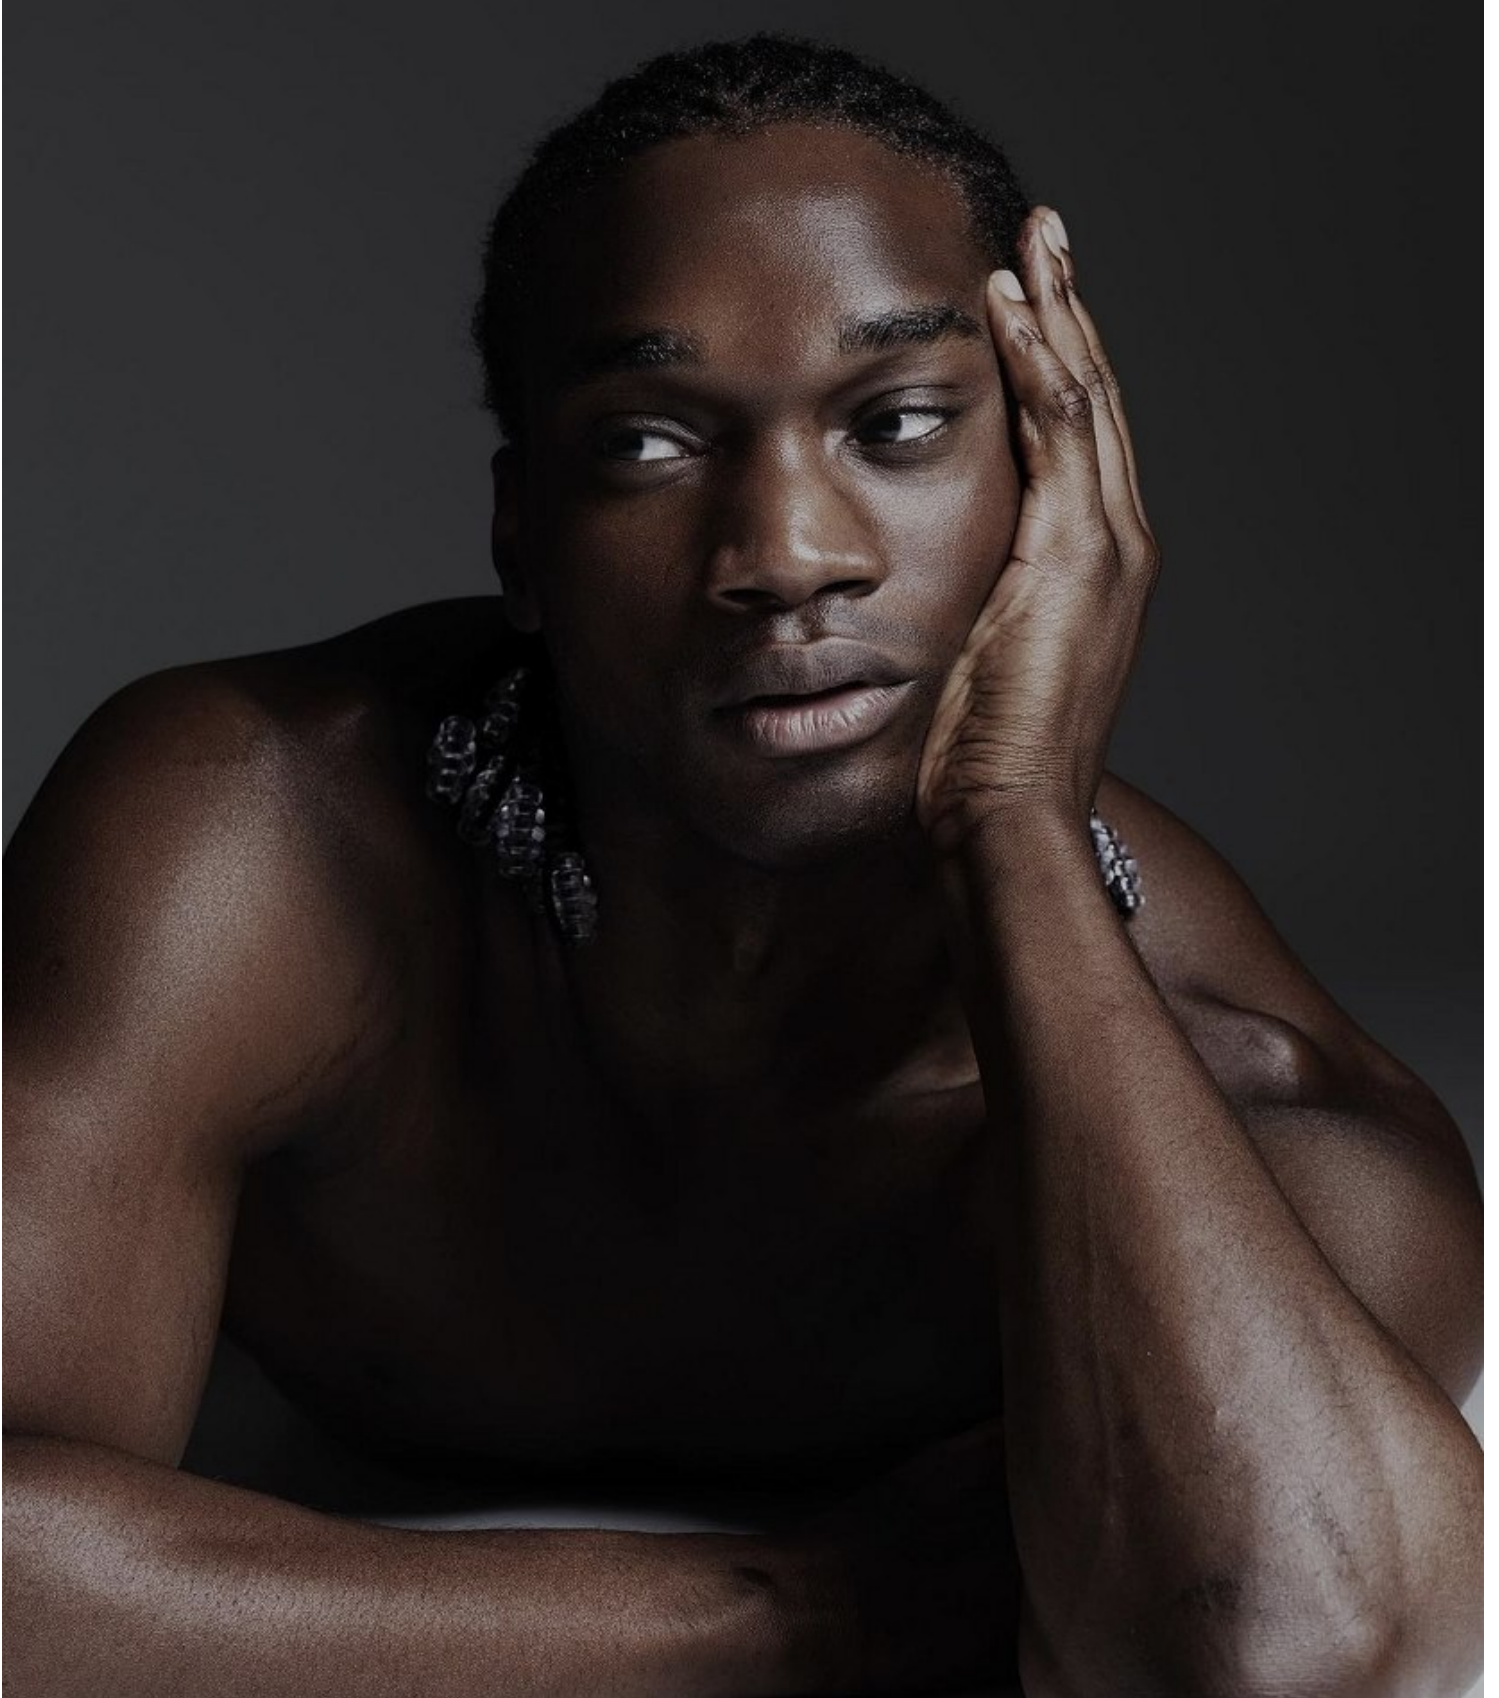

BOSS MODELS

CAPE TOWN

TANI BANJOKO

Height: 190cm Chest: 102cm Waist: 77cm Suit: 40 L Shoe: 11.5 UK Hair: Brown Eyes: Black

BOSS MODELS

CAPE TOWN

TANI BANJOKO

Height: 190cm Chest: 102cm Waist: 77cm Suit: 40 L Shoe: 11.5 UK Hair: Brown Eyes: Black