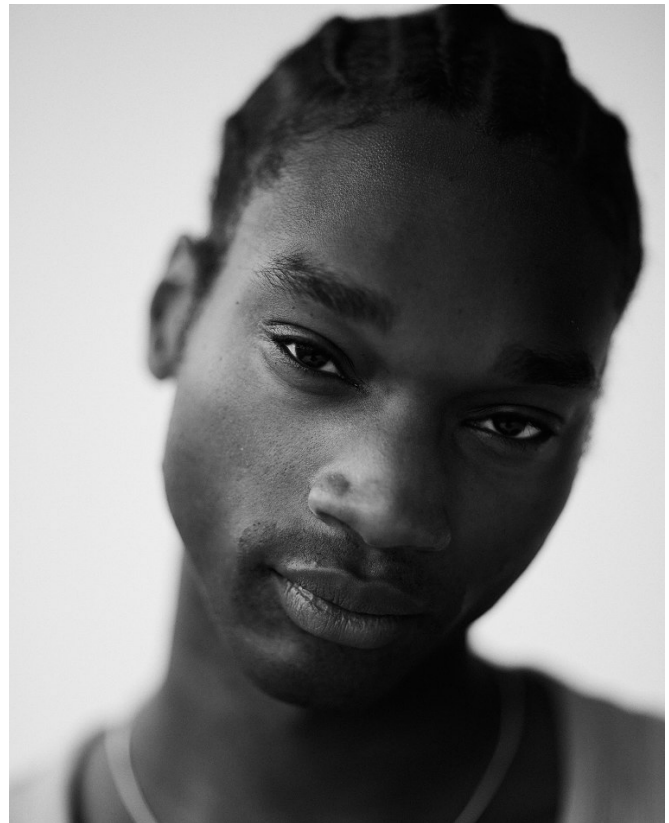

BOSS MODELS

CAPE TOWN

TANI BANJOKO

Height: 190cm Chest: 100cm Waist: 77cm Shoe: 11.5 UK Hair: Brown Eyes: Black

BOSS MODELS

CAPE TOWN

TANI BANJOKO

Height: 190cm Chest: 100cm Waist: 77cm Shoe: 11.5 UK Hair: Brown Eyes: Black