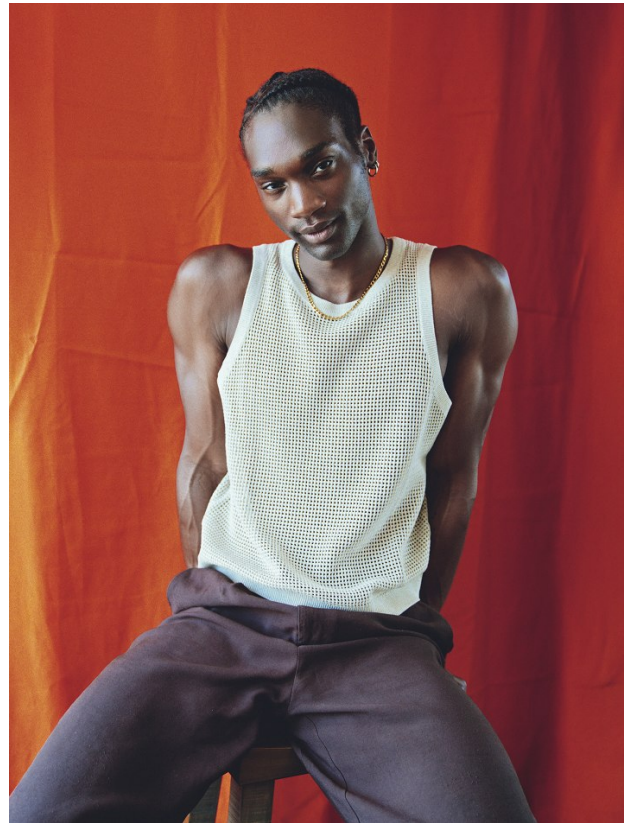

BOSS MODELS

CAPE TOWN

TANI BANJOKO

Height: 190cm Chest: 102cm Waist: 77cm Suit: 40 L Shoe: 11.5 UK Hair: Brown Eyes: Black

BOSS MODELS

CAPE TOWN

TANI BANJOKO

Height: 190cm Chest: 102cm Waist: 77cm Suit: 40 L Shoe: 11.5 UK Hair: Brown Eyes: Black