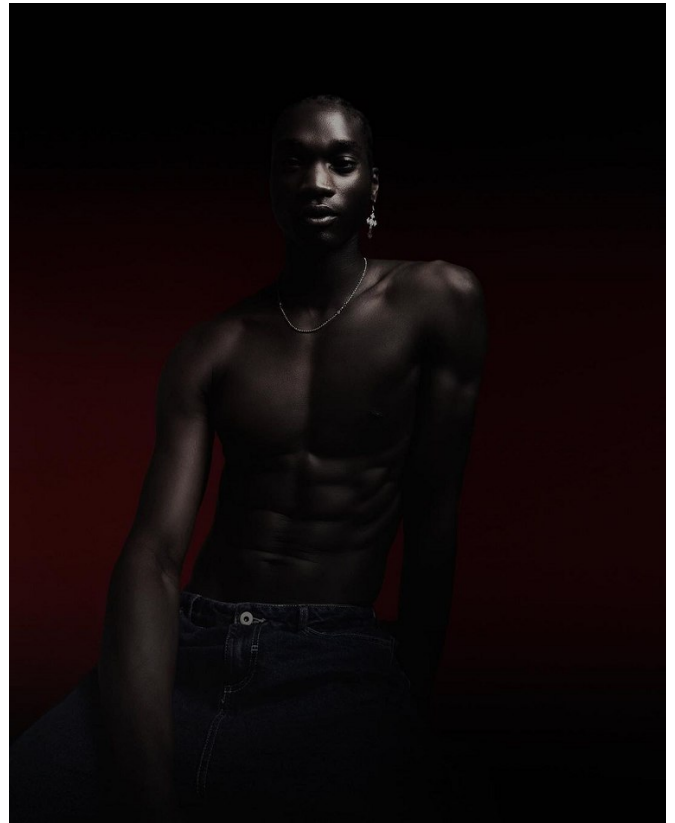

BOSS MODELS

CAPE TOWN

TANI BANJOKO

Height: 190cm Chest: 102cm Waist: 77cm Suit: 40 L Shoe: 11.5 UK Hair: Brown Eyes: Black

BOSS MODELS

CAPE TOWN

TANI BANJOKO

Height: 190cm Chest: 102cm Waist: 77cm Suit: 40 L Shoe: 11.5 UK Hair: Brown Eyes: Black