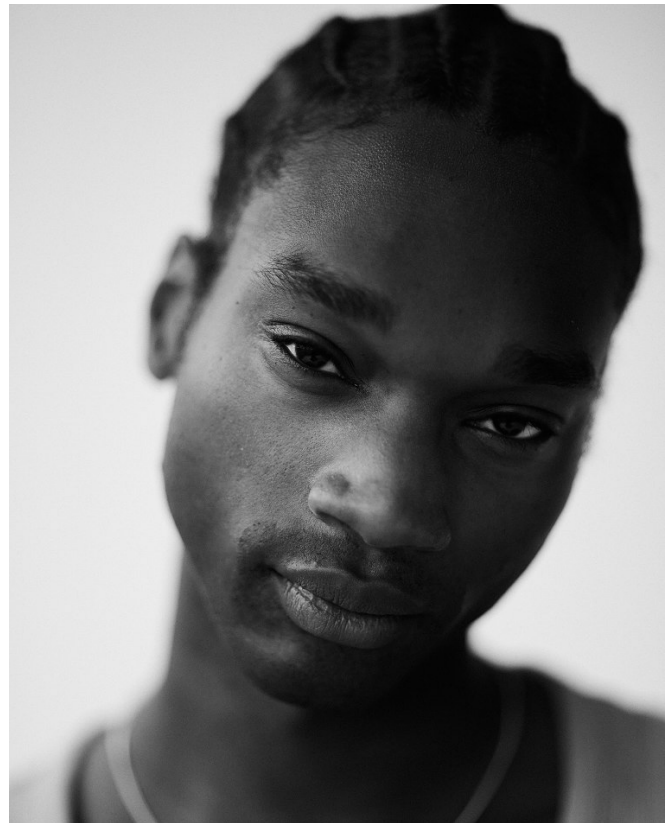

BOSS MODELS

CAPE TOWN

TANI BANJOKO

Height: 190cm Chest: 102cm Waist: 77cm Suit: 40 L Shoe: 11.5 UK Hair: Brown Eyes: Black

BOSS MODELS

CAPE TOWN

TANI BANJOKO

Height: 190cm Chest: 102cm Waist: 77cm Suit: 40 L Shoe: 11.5 UK Hair: Brown Eyes: Black