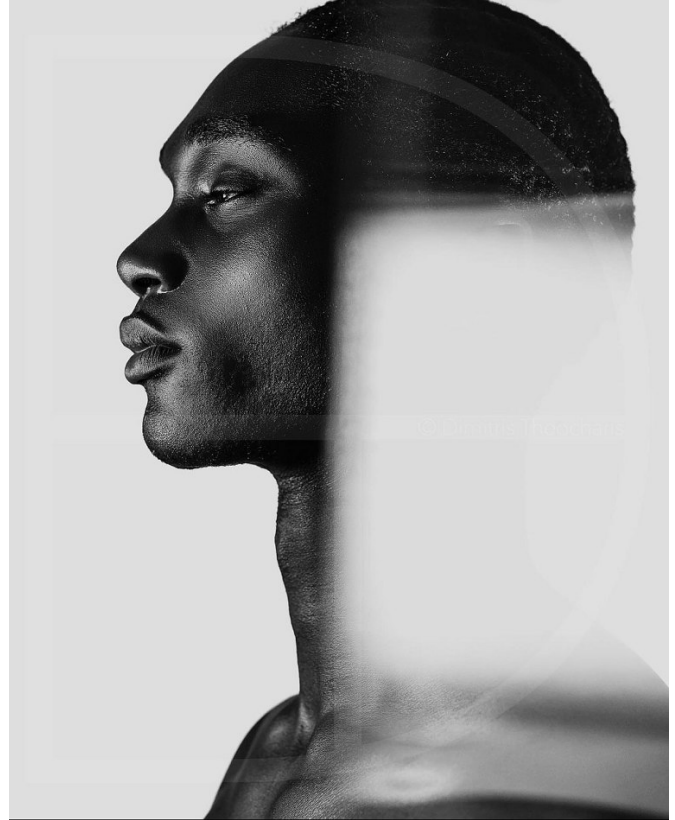

BOSS MODELS

CAPE TOWN

TANI BANJOKO

Height: 190cm Chest: 102cm Waist: 77cm Suit: 40 L Shoe: 11.5 UK Hair: Brown Eyes: Black

BOSS MODELS

CAPE TOWN

TANI BANJOKO

Height: 190cm Chest: 102cm Waist: 77cm Suit: 40 L Shoe: 11.5 UK Hair: Brown Eyes: Black