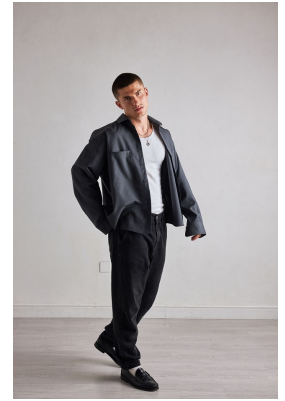

BOSS MODELS

CAPE TOWN

FINLAY

Height: 180cm Chest: 101cm Waist: 76cm Shoe: 10 UK Hair: Brown Eyes: Green