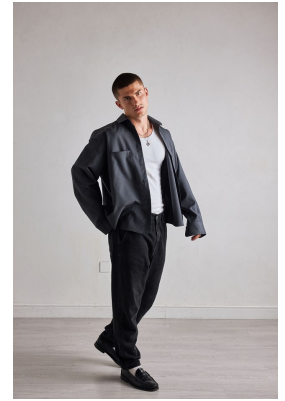

# BOSS MODELS

CAPE TOWN

## FINLAY

Height: 180cm Chest: 101cm Waist: 76cm Shoe: 10 UK Hair: Brown Eyes: Green