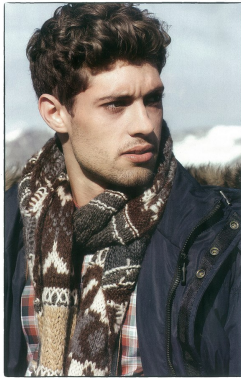

BOSS MODELS

CAPE TOWN

DENNIS DROMER

Height: 188cm Chest: 91cm Waist: 72cm Shoe: 9 UK Hair: Dark Brown Eyes: Brown