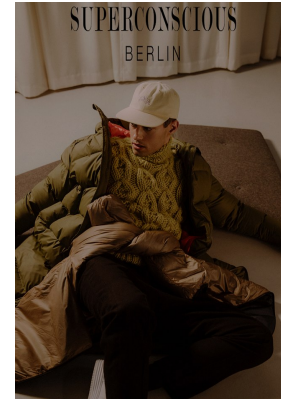

# BOSS MODELS

CAPE TOWN

## DENNIS DROMER

Height: 188cm Chest: 91cm Waist: 72cm Shoe: 9 UK Hair: Dark Brown Eyes: Brown