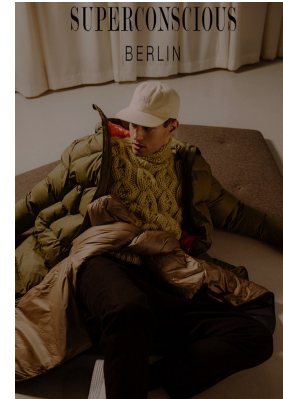

BOSS MODELS

CAPE TOWN

DENNIS DROMER

Height: 188cm Chest: 92cm Waist: 72cm Shoe: 9 UK Hair: Dark Brown Eyes: Brown

BOSS MODELS

CAPE TOWN

DENNIS DROMER

Height: 188cm Chest: 92cm Waist: 72cm Shoe: 9 UK Hair: Dark Brown Eyes: Brown