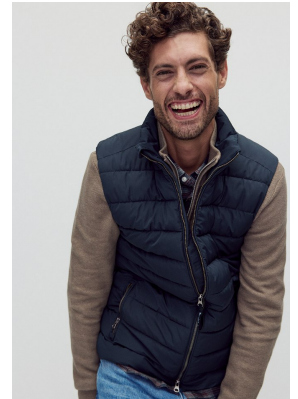

BOSS MODELS

CAPE TOWN

DENNIS DROMER

Height: 188cm Chest: 92cm Waist: 72cm Shoe: 9 UK Hair: Dark Brown Eyes: Brown

BOSS MODELS

CAPE TOWN

DENNIS DROMER

Height: 188cm Chest: 92cm Waist: 72cm Shoe: 9 UK Hair: Dark Brown Eyes: Brown