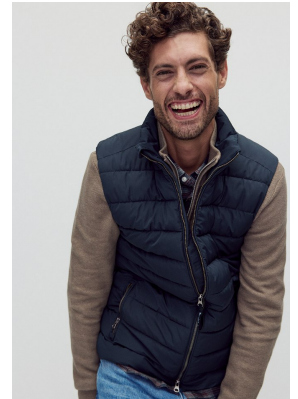

# BOSS MODELS

CAPE TOWN

## DENNIS DROMER

Height: 188cm Chest: 91cm Waist: 72cm Shoe: 9 UK Hair: Dark Brown Eyes: Brown