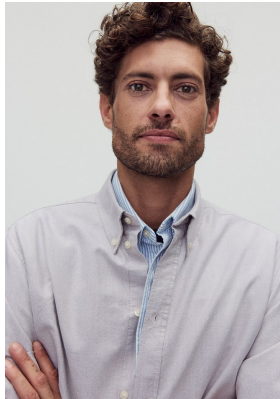

# BOSS MODELS

CAPE TOWN

## DENNIS DROMER

Height: 188cm Chest: 91cm Waist: 72cm Shoe: 9 UK Hair: Dark Brown Eyes: Brown