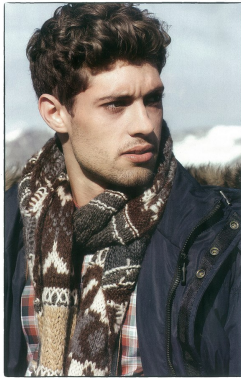

# BOSS MODELS

CAPE TOWN

## DENNIS DROMER

Height: 188cm Chest: 91cm Waist: 72cm Shoe: 9 UK Hair: Dark Brown Eyes: Brown