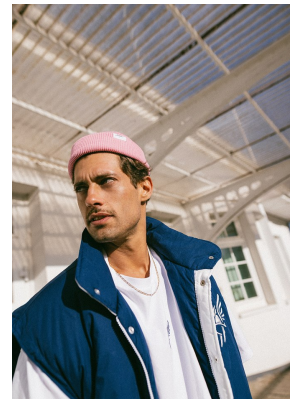

BOSS MODELS

CAPE TOWN

DENNIS DROMER

Height: 188cm Chest: 92cm Waist: 72cm Shoe: 9 UK Hair: Dark Brown Eyes: Brown

BOSS MODELS

CAPE TOWN

DENNIS DROMER

Height: 188cm Chest: 92cm Waist: 72cm Shoe: 9 UK Hair: Dark Brown Eyes: Brown