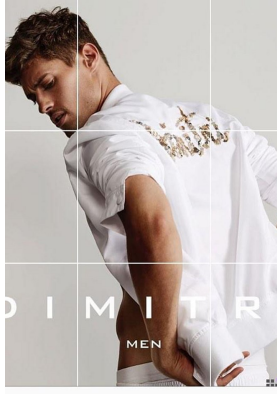

BOSS MODELS

CAPE TOWN

DENNIS DROMER

Height: 188cm Chest: 92cm Waist: 72cm Shoe: 9 UK Hair: Dark Brown Eyes: Brown

BOSS MODELS

CAPE TOWN

DENNIS DROMER

Height: 188cm Chest: 92cm Waist: 72cm Shoe: 9 UK Hair: Dark Brown Eyes: Brown