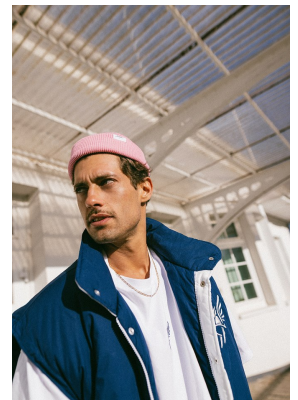

BOSS MODELS

CAPE TOWN

DENNIS DROMER

Height: 188cm Chest: 92cm Waist: 72cm Shoe: 9 UK Hair: Dark Brown Eyes: Brown

BOSS MODELS

CAPE TOWN

DENNIS DROMER

Height: 188cm Chest: 92cm Waist: 72cm Shoe: 9 UK Hair: Dark Brown Eyes: Brown