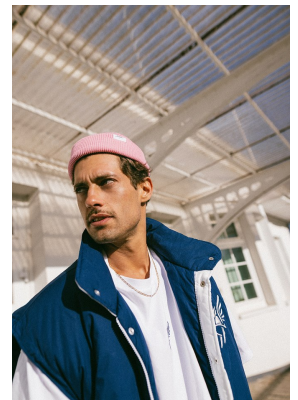

# BOSS MODELS

CAPE TOWN

## DENNIS DROMER

Height: 188cm Chest: 91cm Waist: 72cm Shoe: 9 UK Hair: Dark Brown Eyes: Brown