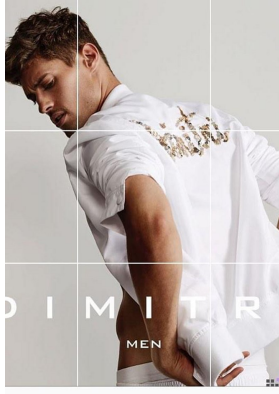

# BOSS MODELS

CAPE TOWN

## DENNIS DROMER

Height: 188cm Chest: 91cm Waist: 72cm Shoe: 9 UK Hair: Dark Brown Eyes: Brown