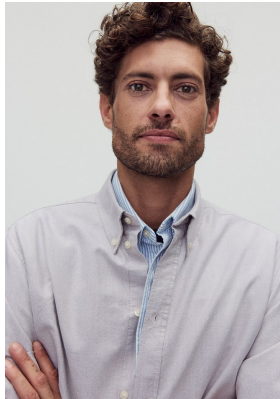

BOSS MODELS

CAPE TOWN

DENNIS DROMER

Height: 188cm Chest: 91cm Waist: 72cm Shoe: 9 UK Hair: Dark Brown Eyes: Brown