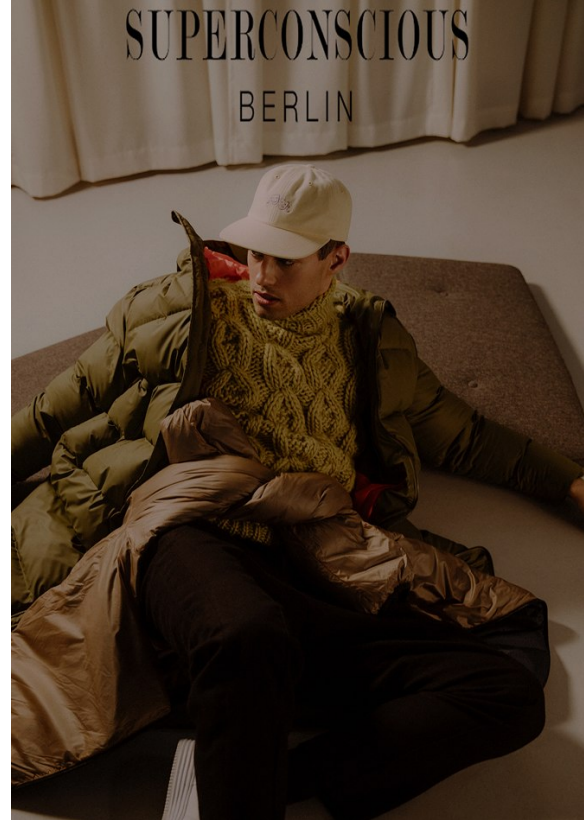

BOSS MODELS

CAPE TOWN

DENNIS DROMER

Height: 188cm Chest: 92cm Waist: 72cm Shoe: 9 UK Hair: Dark Brown Eyes: Brown