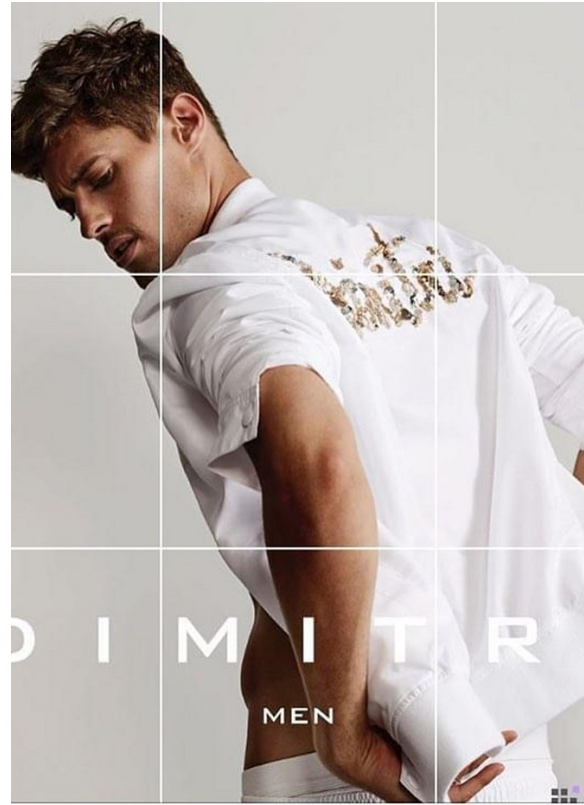

BOSS MODELS

CAPE TOWN

DENNIS DROMER

Height: 188cm Chest: 92cm Waist: 72cm Shoe: 9 UK Hair: Dark Brown Eyes: Brown