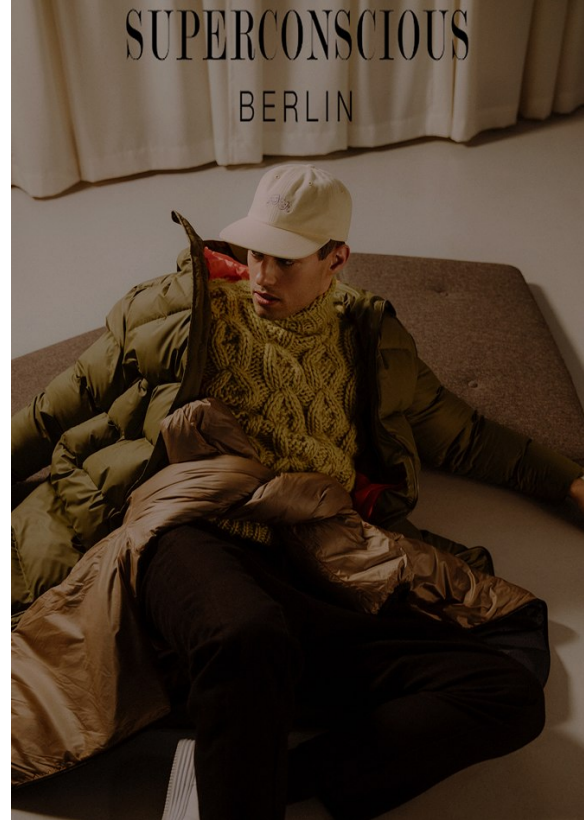

BOSS MODELS

CAPE TOWN

DENNIS DROMER

Height: 188cm Chest: 92cm Waist: 72cm Shoe: 9 UK Hair: Dark Brown Eyes: Brown

BOSS MODELS

CAPE TOWN

DENNIS DROMER

Height: 188cm Chest: 92cm Waist: 72cm Shoe: 9 UK Hair: Dark Brown Eyes: Brown