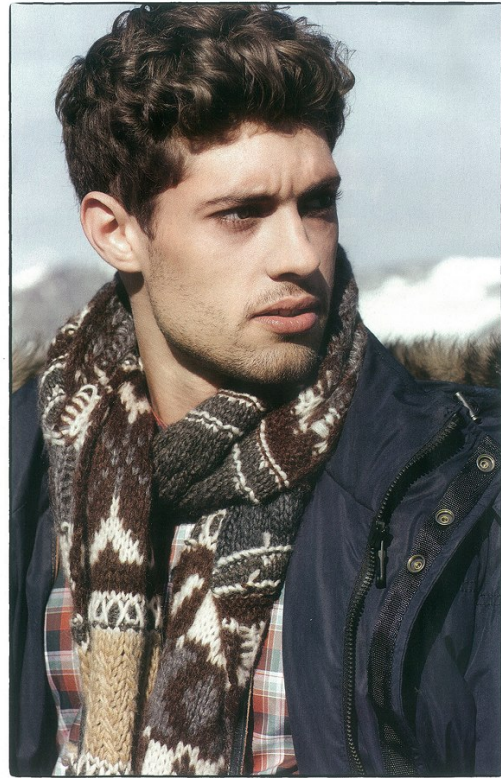

BOSS MODELS

CAPE TOWN

DENNIS DROMER

Height: 188cm Chest: 92cm Waist: 72cm Shoe: 9 UK Hair: Dark Brown Eyes: Brown