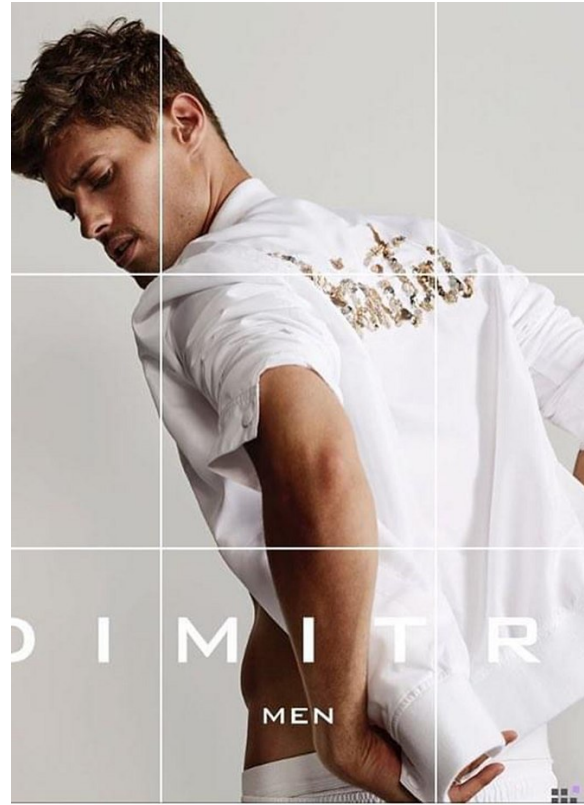

BOSS MODELS

CAPE TOWN

DENNIS DROMER

Height: 188cm Chest: 92cm Waist: 72cm Shoe: 9 UK Hair: Dark Brown Eyes: Brown

BOSS MODELS

CAPE TOWN

DENNIS DROMER

Height: 188cm Chest: 92cm Waist: 72cm Shoe: 9 UK Hair: Dark Brown Eyes: Brown