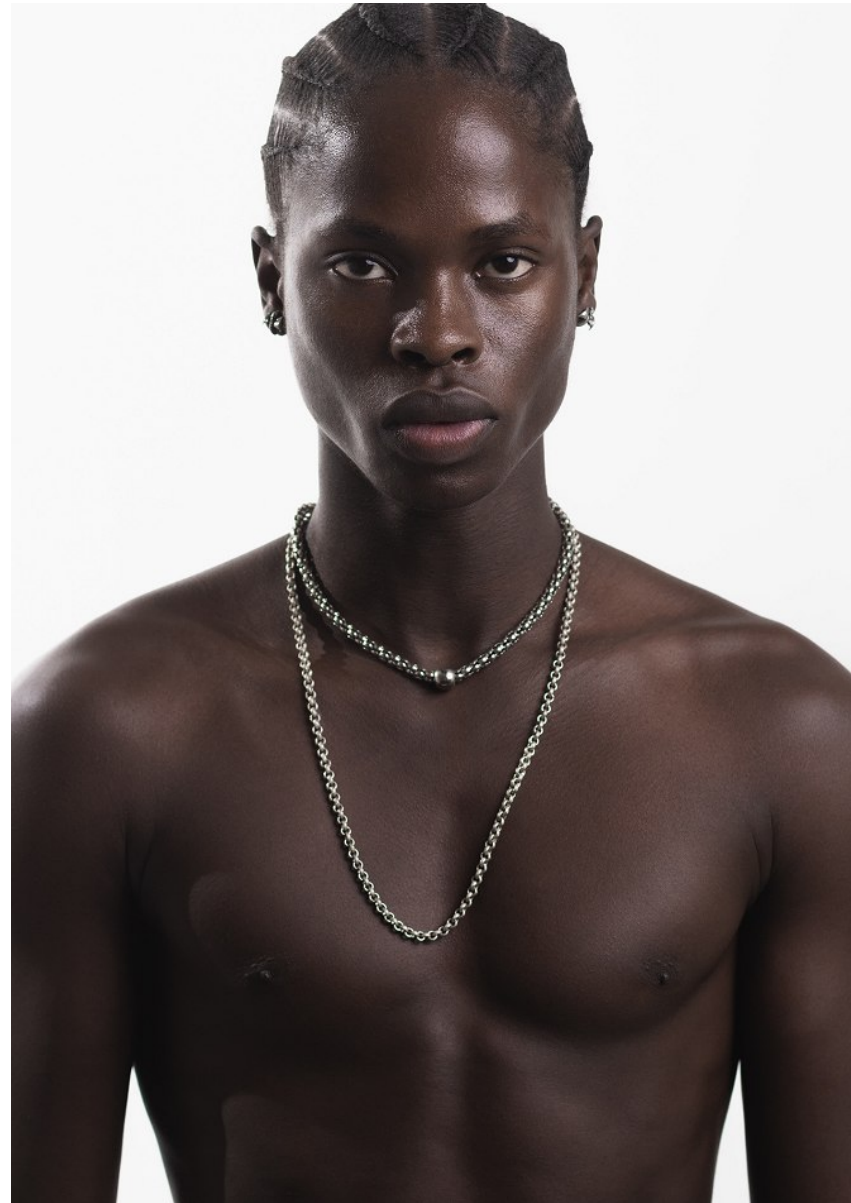

BOSS MODELS

CAPE TOWN

FRANKLINE MOKUA

Height: 186cm Chest: 94cm Waist: 69cm Suit: 36 R Shoe: 9.5 UK Hair: Black Eyes: Brown