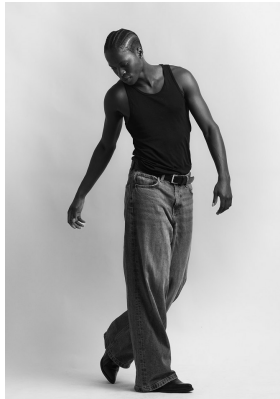

BOSS MODELS

CAPE TOWN

FRANKLINE MOKUA

Height: 186cm Chest: 94cm Waist: 69cm Suit: 36 R Shoe: 9.5 UK Hair: Black Eyes: Brown