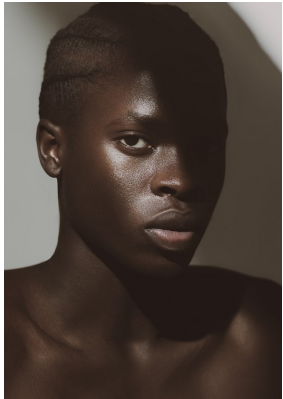

BOSS MODELS

CAPE TOWN

FRANKLINE MOKUA

Height: 186cm Chest: 94cm Waist: 69cm Suit: 36 R Shoe: 9.5 UK Hair: Black Eyes: Brown

BOSS MODELS

CAPE TOWN

FRANKLINE MOKUA

Height: 186cm Chest: 94cm Waist: 69cm Suit: 36 R Shoe: 9.5 UK Hair: Black Eyes: Brown