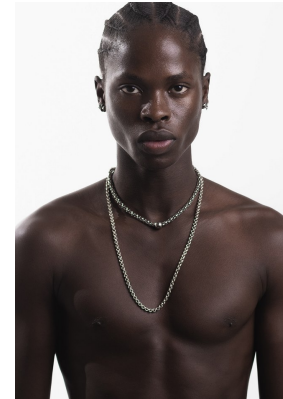

BOSS MODELS

CAPE TOWN

FRANKLINE MOKUA

Height: 186cm Chest: 94cm Waist: 69cm Suit: 36 R Shoe: 9.5 UK Hair: Black Eyes: Brown

BOSS MODELS

CAPE TOWN

FRANKLINE MOKUA

Height: 186cm Chest: 94cm Waist: 69cm Suit: 36 R Shoe: 9.5 UK Hair: Black Eyes: Brown