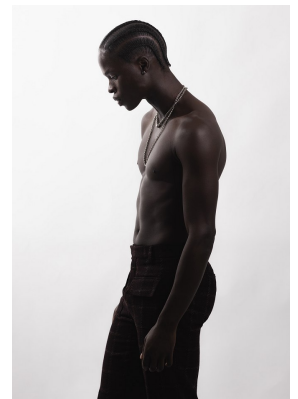

BOSS MODELS

CAPE TOWN

FRANKLINE MOKUA

Height: 186cm Chest: 94cm Waist: 69cm Suit: 36 R Shoe: 9.5 UK Hair: Black Eyes: Brown

BOSS MODELS

CAPE TOWN

FRANKLINE MOKUA

Height: 186cm Chest: 94cm Waist: 69cm Suit: 36 R Shoe: 9.5 UK Hair: Black Eyes: Brown