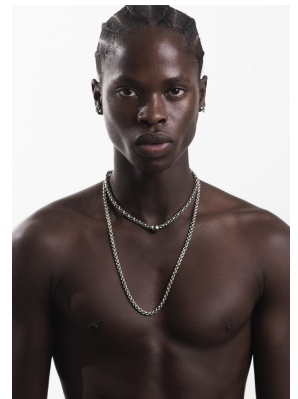

BOSS MODELS

CAPE TOWN

FRANKLINE MOKUA

Height: 186cm Chest: 94cm Waist: 69cm Suit: 36 R Shoe: 9.5 UK Hair: Black Eyes: Brown