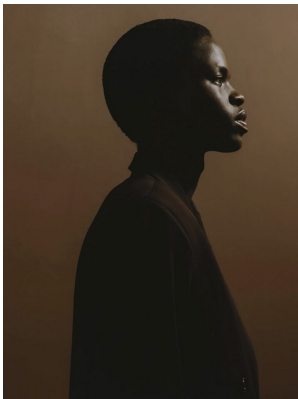

BOSS MODELS

CAPE TOWN

FRANKLINE MOKUA

Height: 186cm Chest: 94cm Waist: 69cm Suit: 36 R Shoe: 9.5 UK Hair: Black Eyes: Brown

BOSS MODELS

CAPE TOWN

FRANKLINE MOKUA

Height: 186cm Chest: 94cm Waist: 69cm Suit: 36 R Shoe: 9.5 UK Hair: Black Eyes: Brown