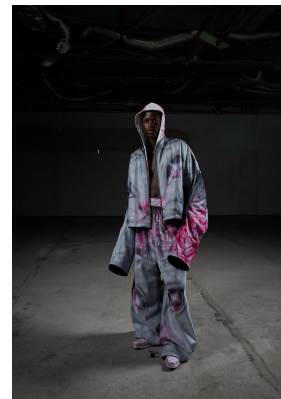

BOSS MODELS

CAPE TOWN

FRANKLINE MOKUA

Height: 186cm Chest: 94cm Waist: 69cm Suit: 36 R Shoe: 9.5 UK Hair: Black Eyes: Brown

BOSS MODELS

CAPE TOWN

FRANKLINE MOKUA

Height: 186cm Chest: 94cm Waist: 69cm Suit: 36 R Shoe: 9.5 UK Hair: Black Eyes: Brown