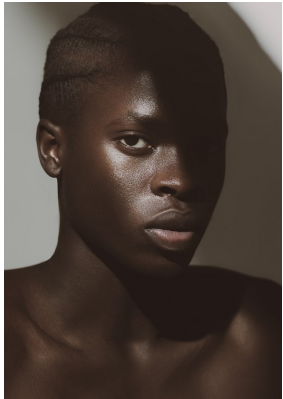

BOSS MODELS

CAPE TOWN

FRANKLINE MOKUA

Height: 186cm Chest: 94cm Waist: 69cm Suit: 36 R Shoe: 9.5 UK Hair: Black Eyes: Brown