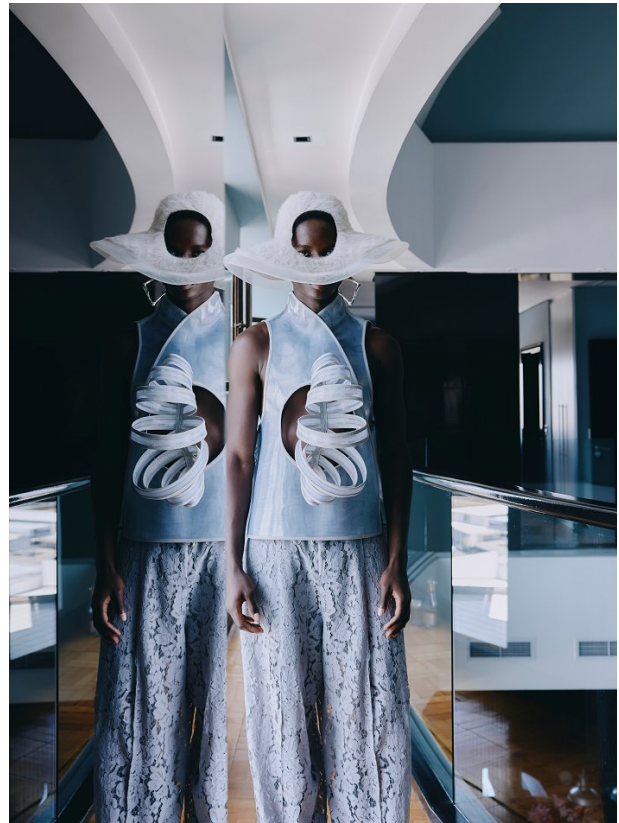

# BOSS MODELS

CAPE TOWN

## FRANKLINE MOKUA

Height: 186cm Chest: 94cm Waist: 69cm Suit: 36 R Shoe: 9.5 UK Hair: Black Eyes: Brown