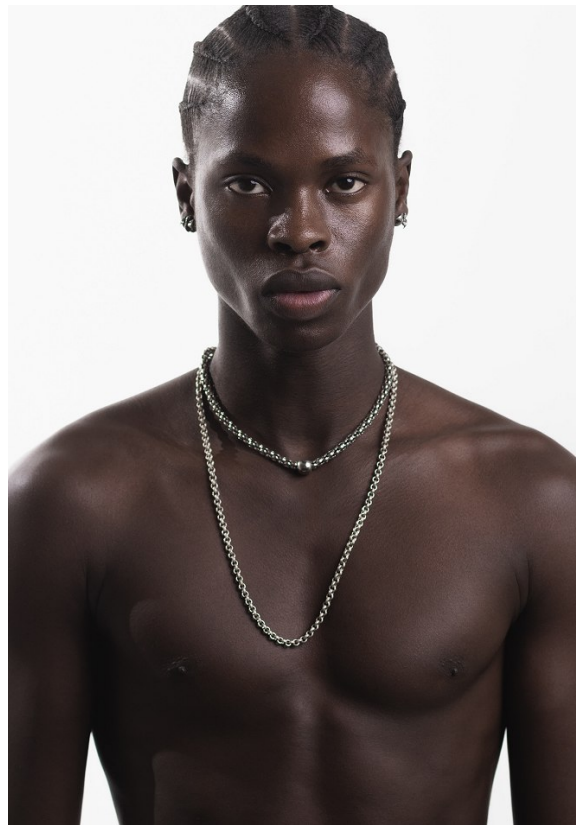

BOSS MODELS

CAPE TOWN

FRANKLINE ODHIAMBO

Height: 186cm Chest: 94cm Waist: 74cm Shoe: 9.5 UK Hair: Black Eyes: Brown

BOSS MODELS

CAPE TOWN

FRANKLINE ODHIAMBO

Height: 186cm Chest: 94cm Waist: 74cm Shoe: 9.5 UK Hair: Black Eyes: Brown