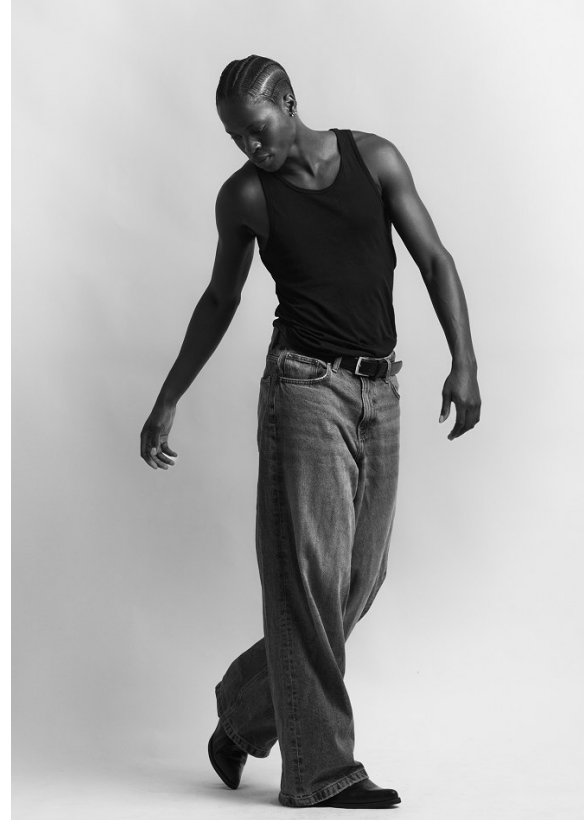

# BOSS MODELS

CAPE TOWN

## FRANKLINE MOKUA

Height: 186cm Chest: 94cm Waist: 69cm Suit: 36 R Shoe: 9.5 UK Hair: Black Eyes: Brown