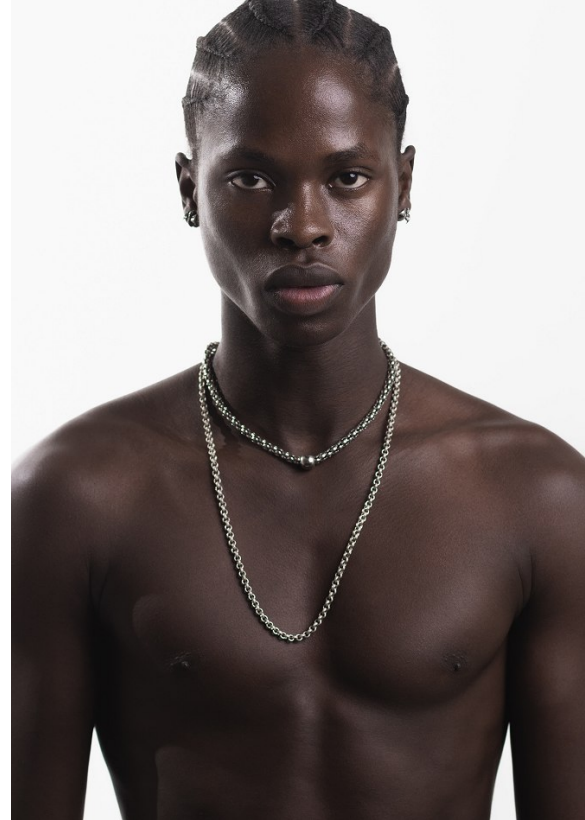

BOSS MODELS

CAPE TOWN

FRANKLINE MOKUA

Height: 186cm Chest: 94cm Waist: 69cm Suit: 36 R Shoe: 9.5 UK Hair: Black Eyes: Brown