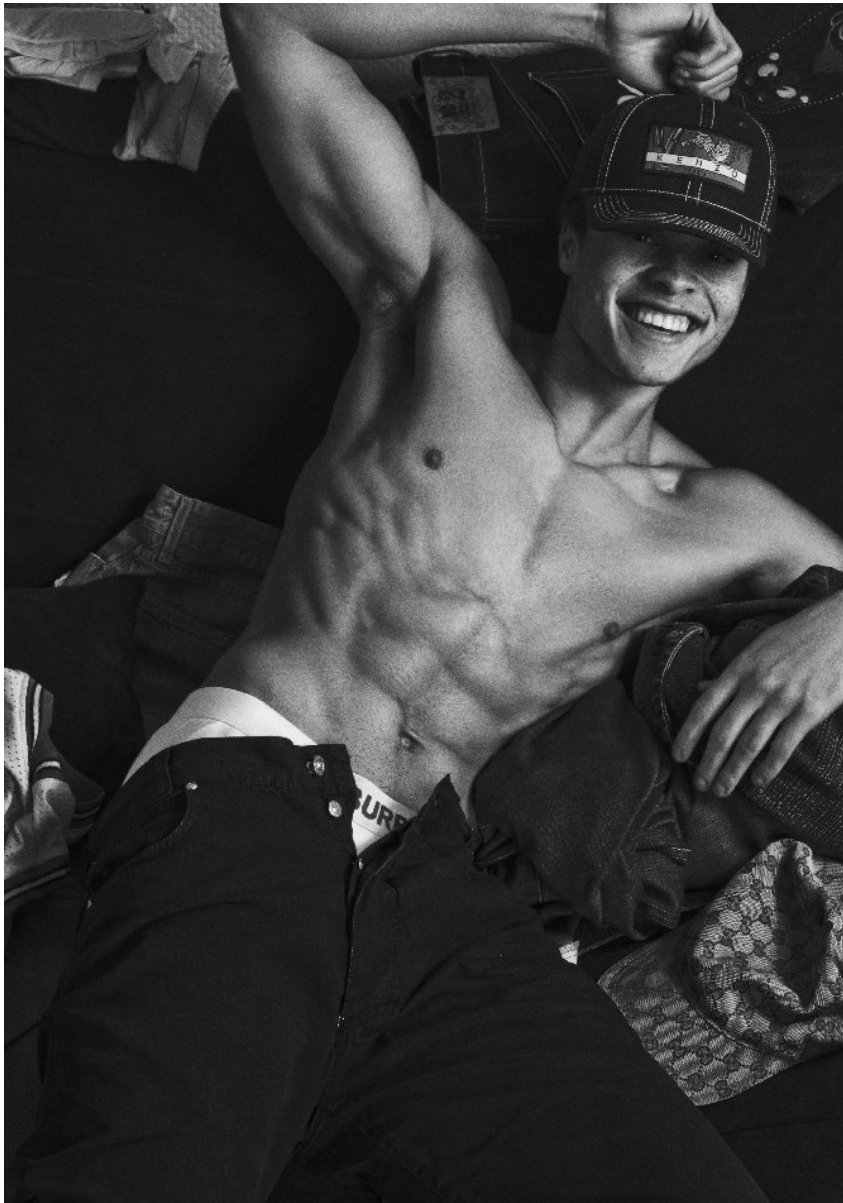

TIMOTHE DENAKPO

BOSS MODELS

CAPE TOWN

TIMOTHE DENAKPO

Height: 190cm Chest: 104cm Waist: 80cm Suit: 41 L Shoe: 10.5 UK Hair: Black Eyes: Brown