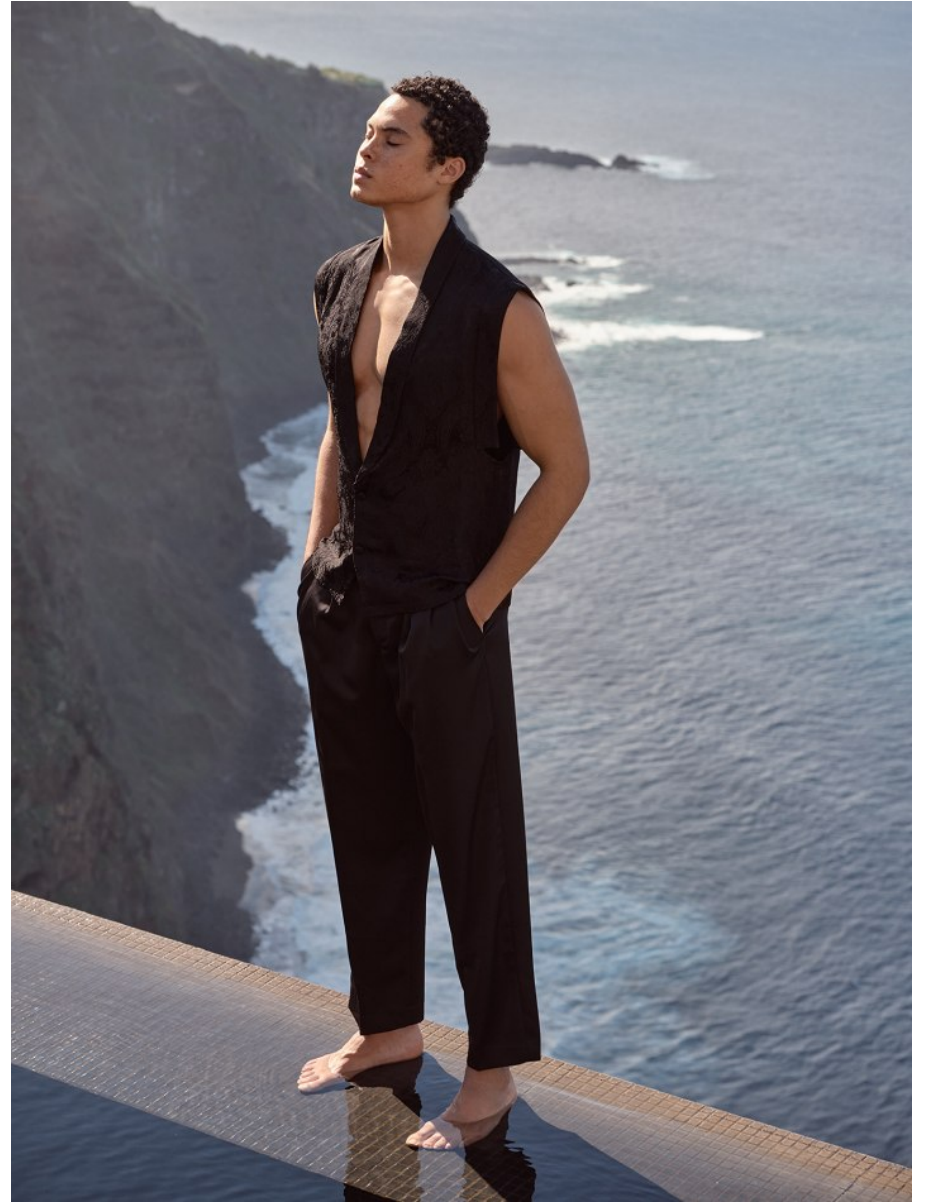

BOSS MODELS

CAPE TOWN

TIMOTHE DENAKPO

Height: 190cm Chest: 104cm Waist: 80cm Suit: 41 L Shoe: 10.5 UK Hair: Black Eyes: Brown