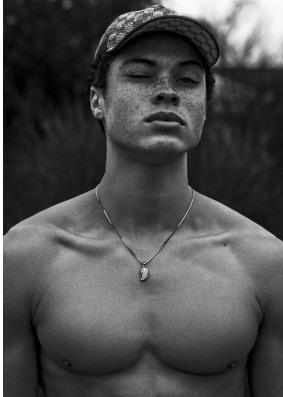

BOSS MODELS

CAPE TOWN

TIMOTHE DENAKPO

Height: 190cm Chest: 104cm Waist: 80cm Suit: 41 L Shoe: 10.5 UK Hair: Black Eyes: Brown

BOSS MODELS

CAPE TOWN

TIMOTHE DENAKPO

Height: 190cm Chest: 104cm Waist: 80cm Suit: 41 L Shoe: 10.5 UK Hair: Black Eyes: Brown