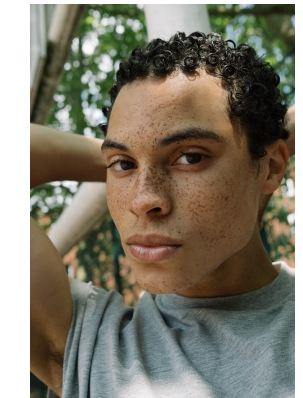

BOSS MODELS

CAPE TOWN

TIMOTHE DENAKPO

Height: 190cm Chest: 104cm Waist: 80cm Suit: 41 L Shoe: 10.5 UK Hair: Black Eyes: Brown

BOSS MODELS

CAPE TOWN

TIMOTHE DENAKPO

Height: 190cm Chest: 104cm Waist: 80cm Suit: 41 L Shoe: 10.5 UK Hair: Black Eyes: Brown