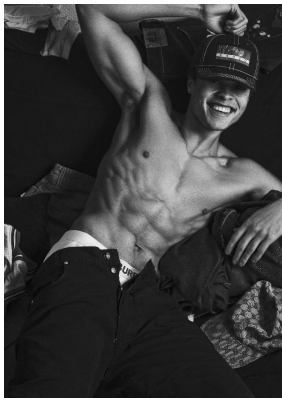

BOSS MODELS

CAPE TOWN

TIMOTHE DENAKPO

Height: 190cm Chest: 104cm Waist: 80cm Suit: 41 L Shoe: 10.5 UK Hair: Black Eyes: Brown

BOSS MODELS

CAPE TOWN

TIMOTHE DENAKPO

Height: 190cm Chest: 104cm Waist: 80cm Suit: 41 L Shoe: 10.5 UK Hair: Black Eyes: Brown