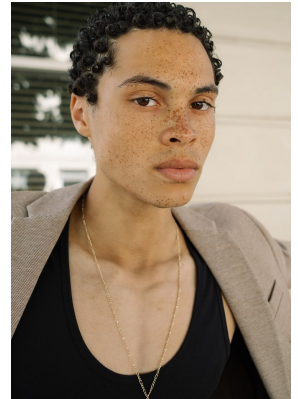

# BOSS MODELS

CAPE TOWN

TIMOTHE DENAKPO