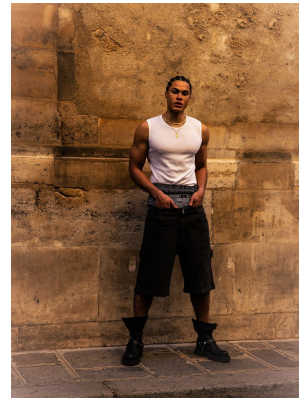

BOSS MODELS

CAPE TOWN

TIMOTHE DENAKPO

Height: 190cm Chest: 104cm Waist: 80cm Suit: 41 L Shoe: 10.5 UK Hair: Black Eyes: Brown

BOSS MODELS

CAPE TOWN

TIMOTHE DENAKPO

Height: 190cm Chest: 104cm Waist: 80cm Suit: 41 L Shoe: 10.5 UK Hair: Black Eyes: Brown