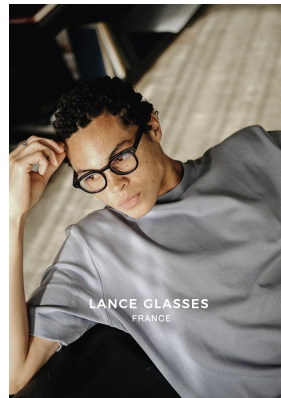

BOSS MODELS

CAPE TOWN

TIMOTHE DENAKPO

Height: 190cm Chest: 104cm Waist: 80cm Suit: 41 L Shoe: 10.5 UK Hair: Black Eyes: Brown

BOSS MODELS

CAPE TOWN

TIMOTHE DENAKPO

Height: 190cm Chest: 104cm Waist: 80cm Suit: 41 L Shoe: 10.5 UK Hair: Black Eyes: Brown