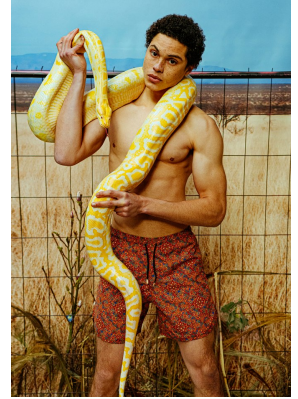

BOSS MODELS

CAPE TOWN

TIMOTHE DENAKPO

Height: 190cm Chest: 104cm Waist: 80cm Suit: 41 L Shoe: 10.5 UK Hair: Black Eyes: Brown

BOSS MODELS

CAPE TOWN

TIMOTHE DENAKPO

Height: 190cm Chest: 104cm Waist: 80cm Suit: 41 L Shoe: 10.5 UK Hair: Black Eyes: Brown