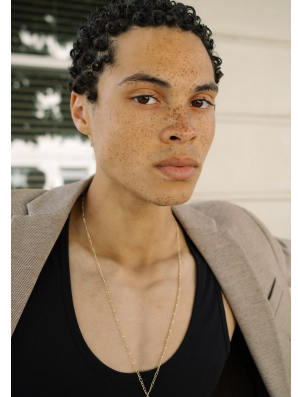

BOSS MODELS

CAPE TOWN

TIMOTHE DENAKPO

Height: 190cm Chest: 104cm Waist: 80cm Suit: 41 L Shoe: 10.5 UK Hair: Black Eyes: Brown

BOSS MODELS

CAPE TOWN

TIMOTHE DENAKPO

Height: 190cm Chest: 104cm Waist: 80cm Suit: 41 L Shoe: 10.5 UK Hair: Black Eyes: Brown