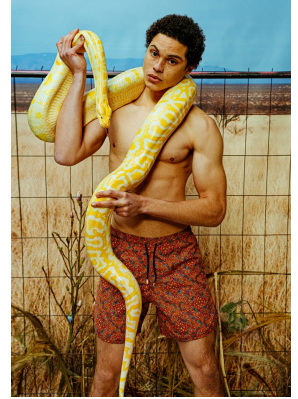

# BOSS MODELS

CAPE TOWN

TIMOTHE DENAKPO