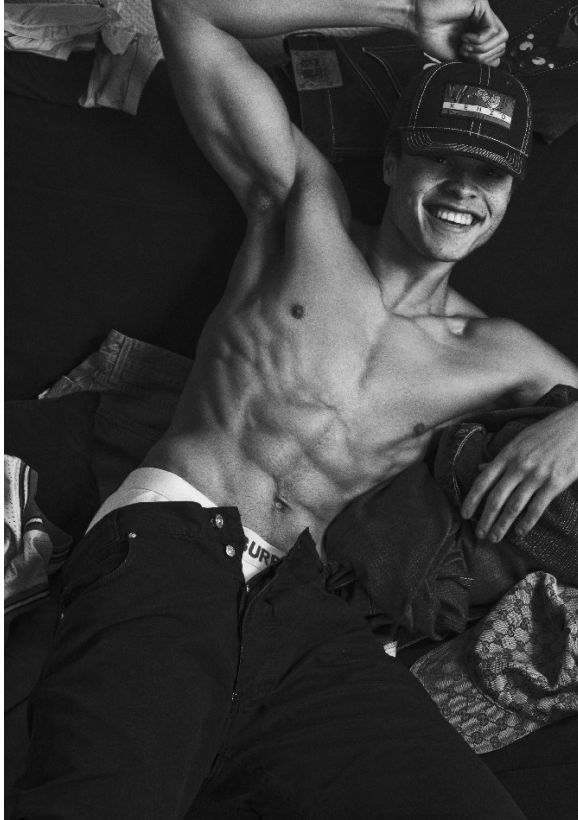

BOSS MODELS

CAPE TOWN

TIMOTHE DENAKPO

Height: 190cm Chest: 104cm Waist: 80cm Suit: 41 L Shoe: 10.5 UK Hair: Black Eyes: Brown