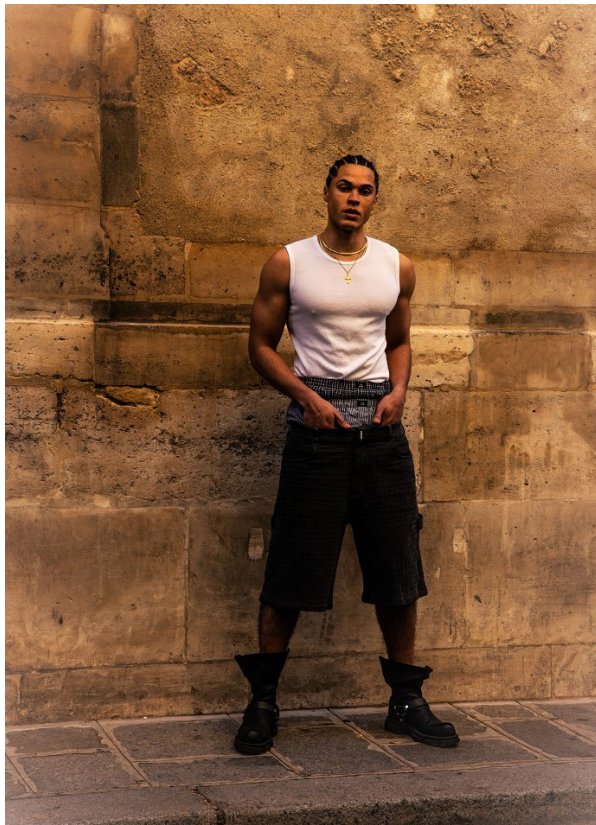

BOSS MODELS

CAPE TOWN

TIMOTHE DENAKPO

Height: 190cm Chest: 104cm Waist: 80cm Suit: 41 L Shoe: 10.5 UK Hair: Black Eyes: Brown