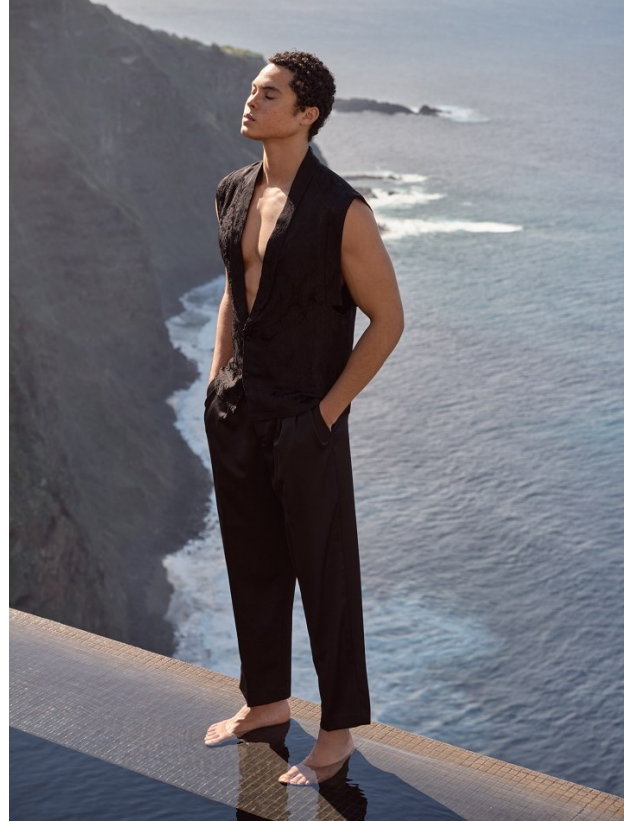

BOSS MODELS

CAPE TOWN

TIMOTHE DENAKPO

Height: 190cm Chest: 104cm Waist: 80cm Suit: 41 L Shoe: 10.5 UK Hair: Black Eyes: Brown