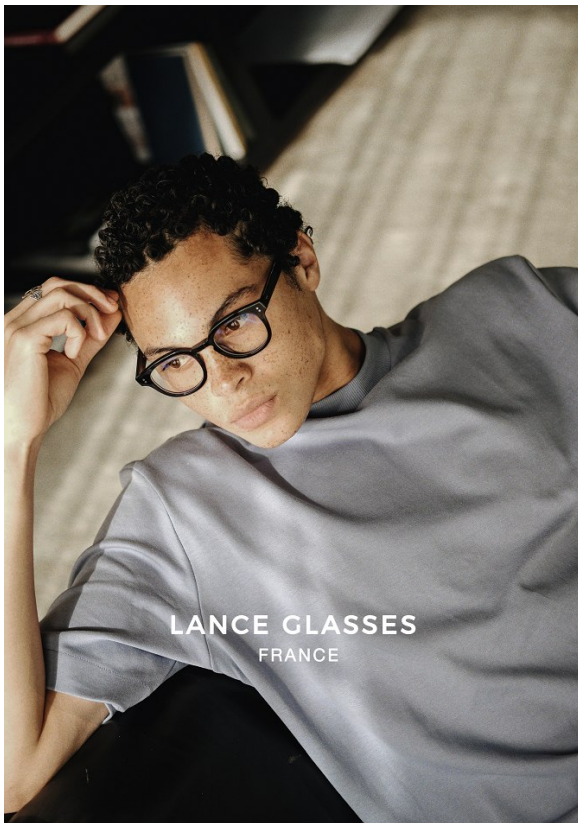

BOSS MODELS

CAPE TOWN

TIMOTHE DENAKPO

Height: 190cm Chest: 104cm Waist: 80cm Suit: 41 L Shoe: 10.5 UK Hair: Black Eyes: Brown