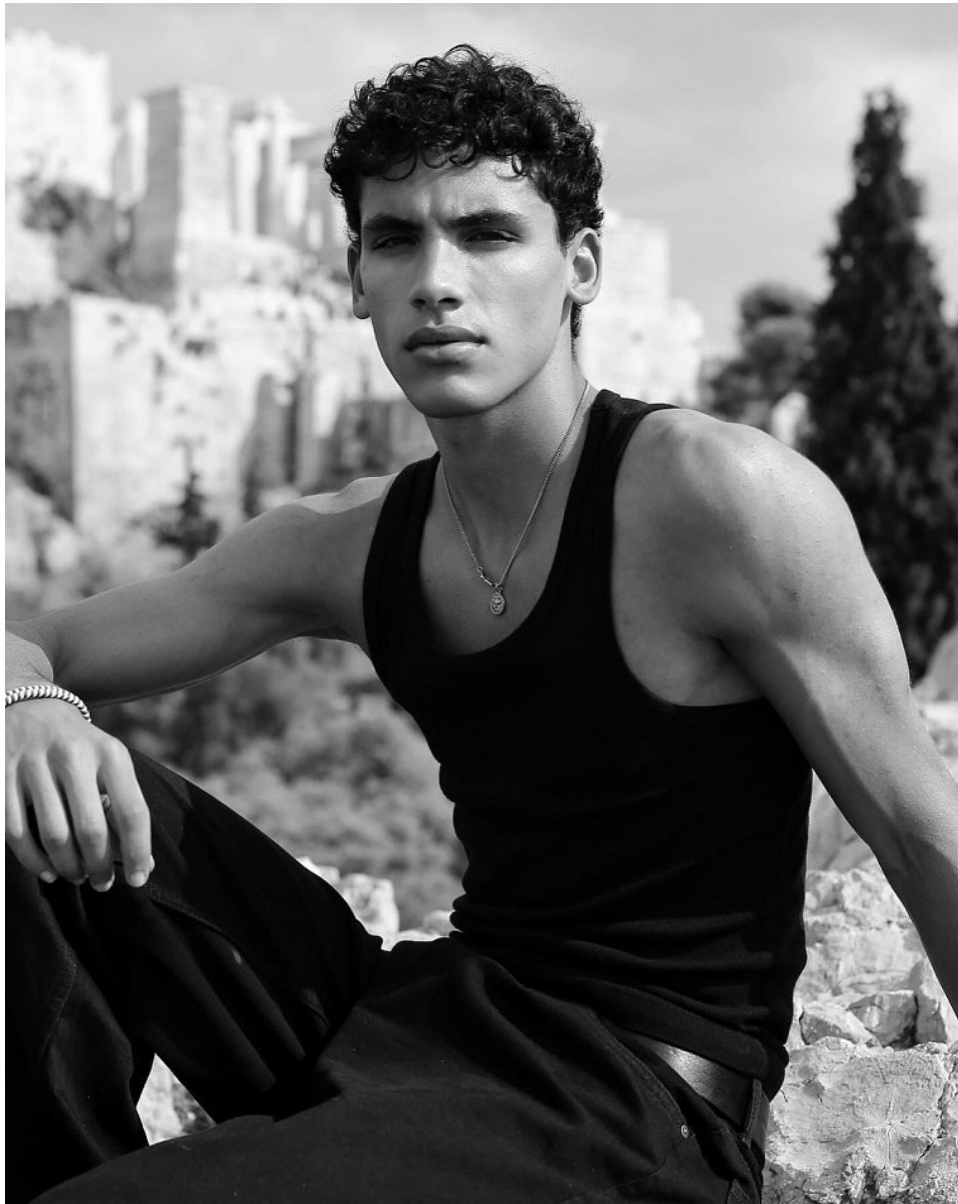

TOMÁS SANTOS

BOSS MODELS

CAPE TOWN

TOMÁS SANTOS

Height: 188cm Chest: 91cm Waist: 76cm Suit: 42 Shoe: 9.5 UK Hair: Brown Eyes: Green