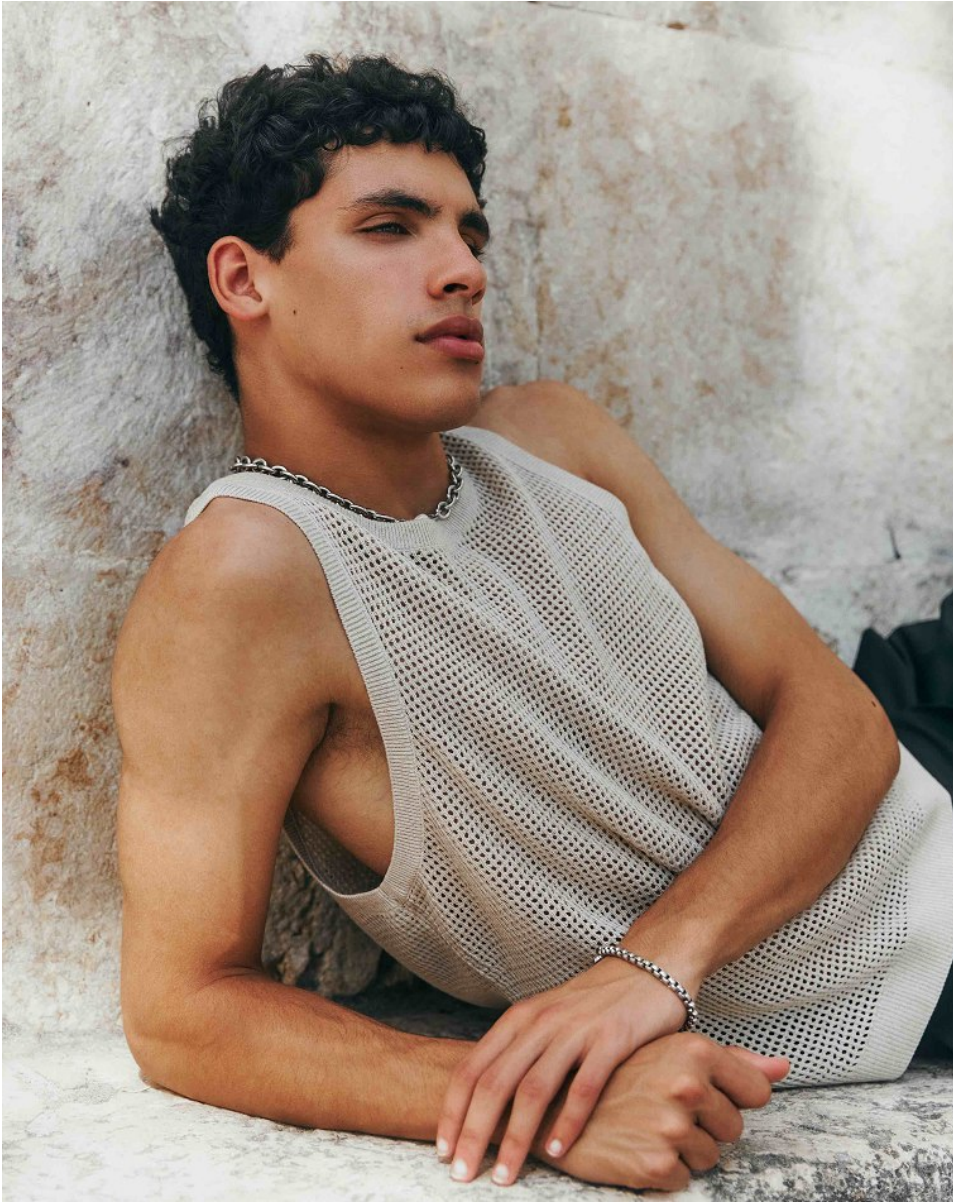

BOSS MODELS

CAPE TOWN

TOMÁS SANTOS

Height: 188cm Chest: 91cm Waist: 76cm Suit: 42 Shoe: 9.5 UK Hair: Brown Eyes: Green

BOSS MODELS

CAPE TOWN

TOMÁS SANTOS

Height: 188cm Chest: 91cm Waist: 76cm Suit: 42 Shoe: 9.5 UK Hair: Brown Eyes: Green