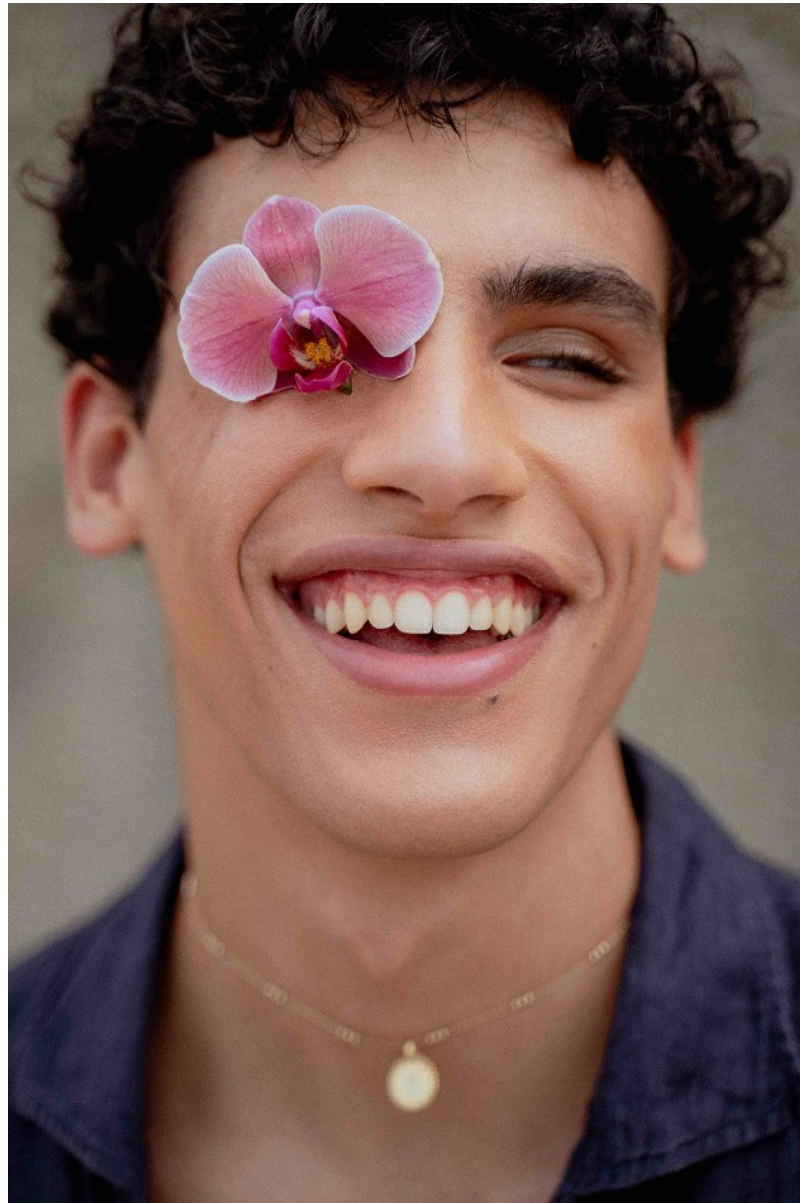

TOMÁS SANTOS

BOSS MODELS

CAPE TOWN

TOMÁS SANTOS

Height: 188cm Chest: 91cm Waist: 76cm Suit: 42 Shoe: 9.5 UK Hair: Brown Eyes: Green