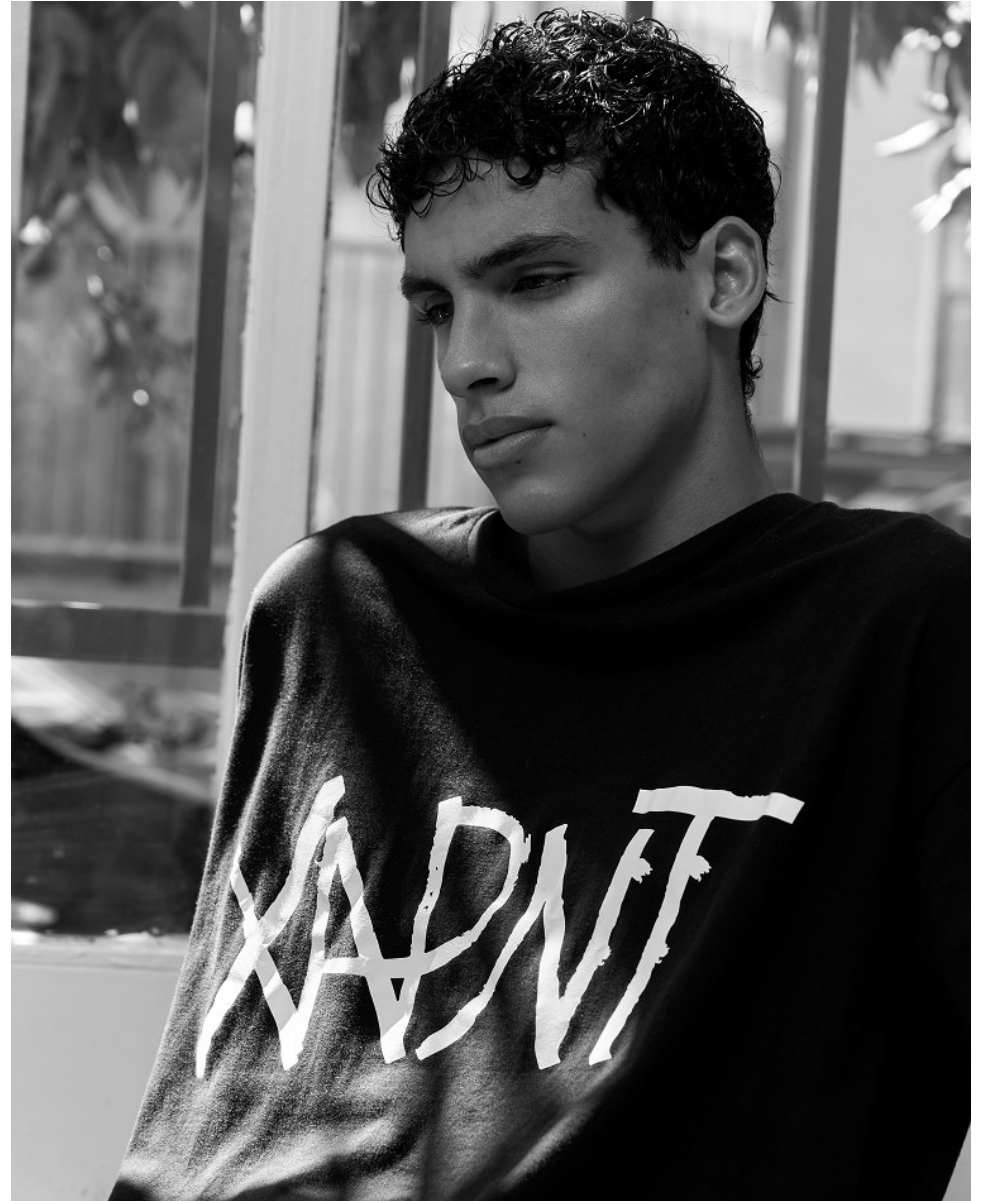

BOSS MODELS

CAPE TOWN

TOMÁS SANTOS

Height: 188cm Chest: 91cm Waist: 76cm Suit: 42 Shoe: 9.5 UK Hair: Brown Eyes: Green

BOSS MODELS

CAPE TOWN

TOMÁS SANTOS

Height: 188cm Chest: 91cm Waist: 76cm Suit: 42 Shoe: 9.5 UK Hair: Brown Eyes: Green