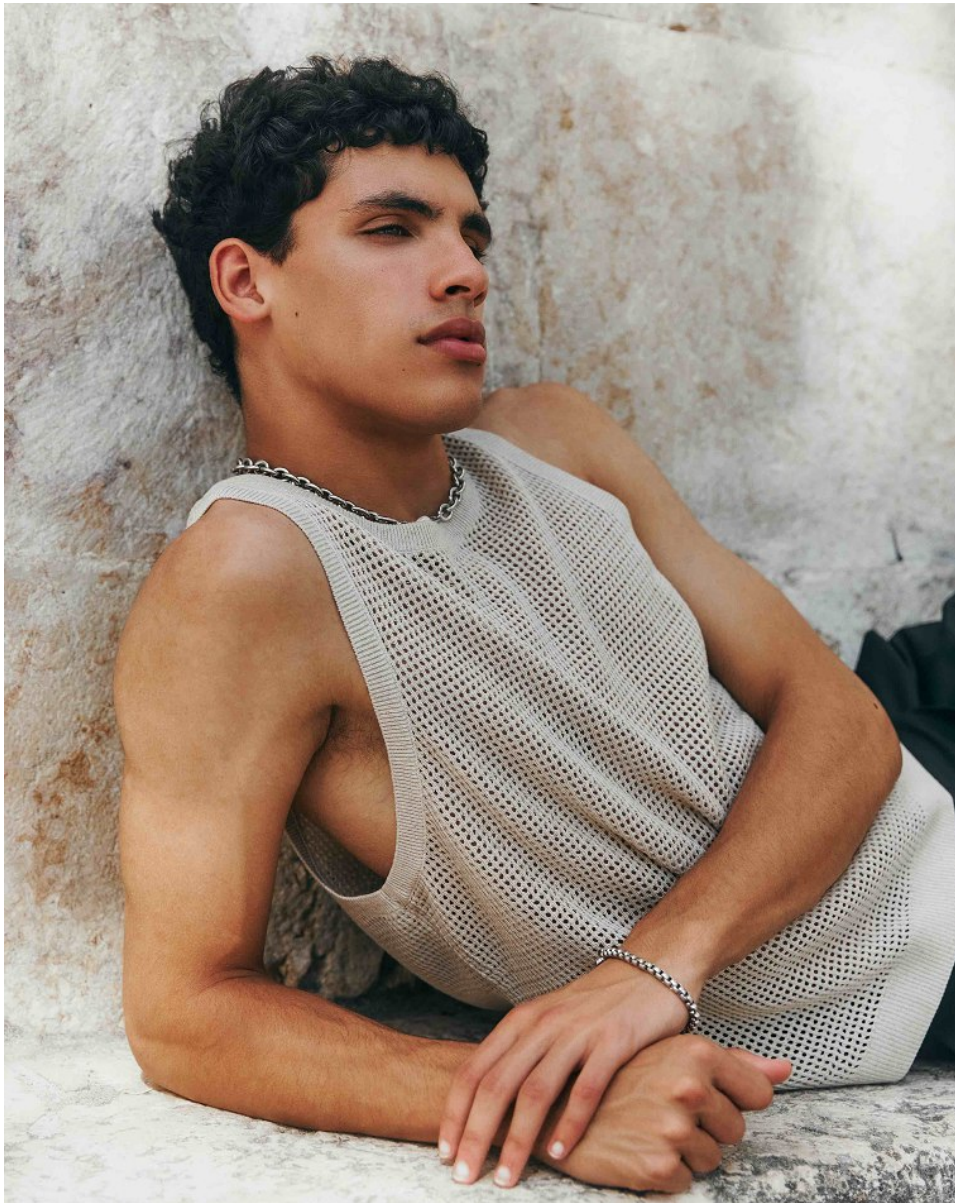

BOSS MODELS

CAPE TOWN

TOMÁS SANTOS

Height: 188cm Chest: 91cm Waist: 76cm Suit: 42 Shoe: 9.5 UK Hair: Brown Eyes: Green

BOSS MODELS

CAPE TOWN

TOMÁS SANTOS

Height: 188cm Chest: 91cm Waist: 76cm Suit: 42 Shoe: 9.5 UK Hair: Brown Eyes: Green