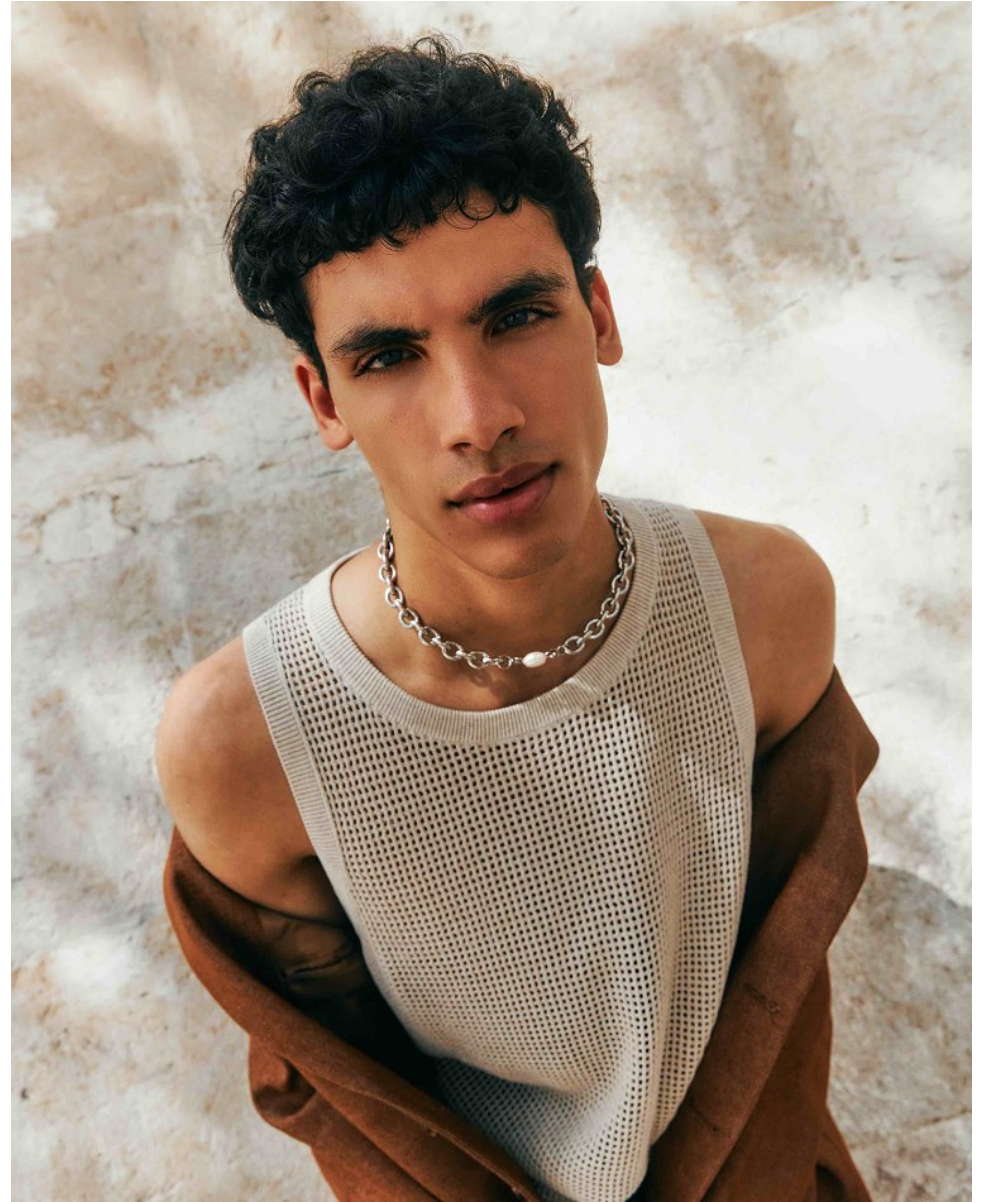

BOSS MODELS

CAPE TOWN

TOMÁS SANTOS

Height: 188cm Chest: 91cm Waist: 76cm Suit: 42 Shoe: 9.5 UK Hair: Brown Eyes: Green