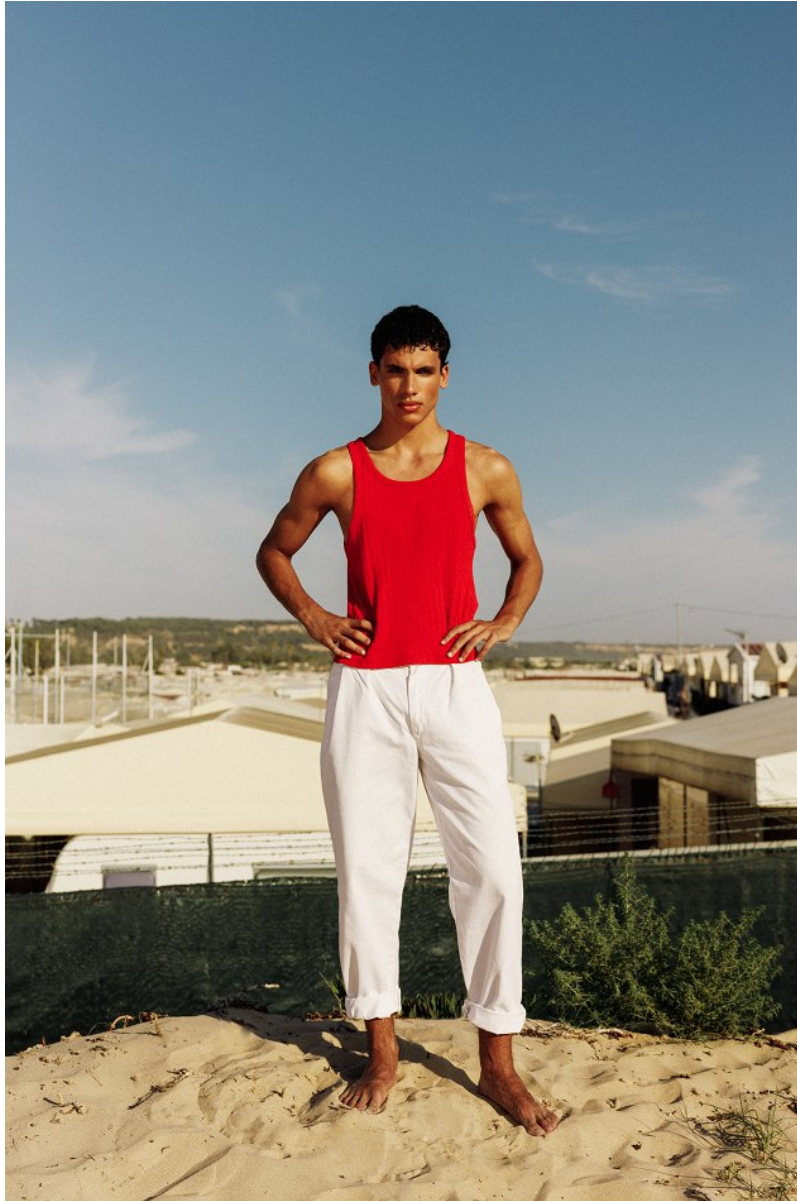

TOMÁS SANTOS

BOSS MODELS

CAPE TOWN

TOMÁS SANTOS

Height: 188cm Chest: 91cm Waist: 76cm Suit: 42 Shoe: 9.5 UK Hair: Brown Eyes: Green