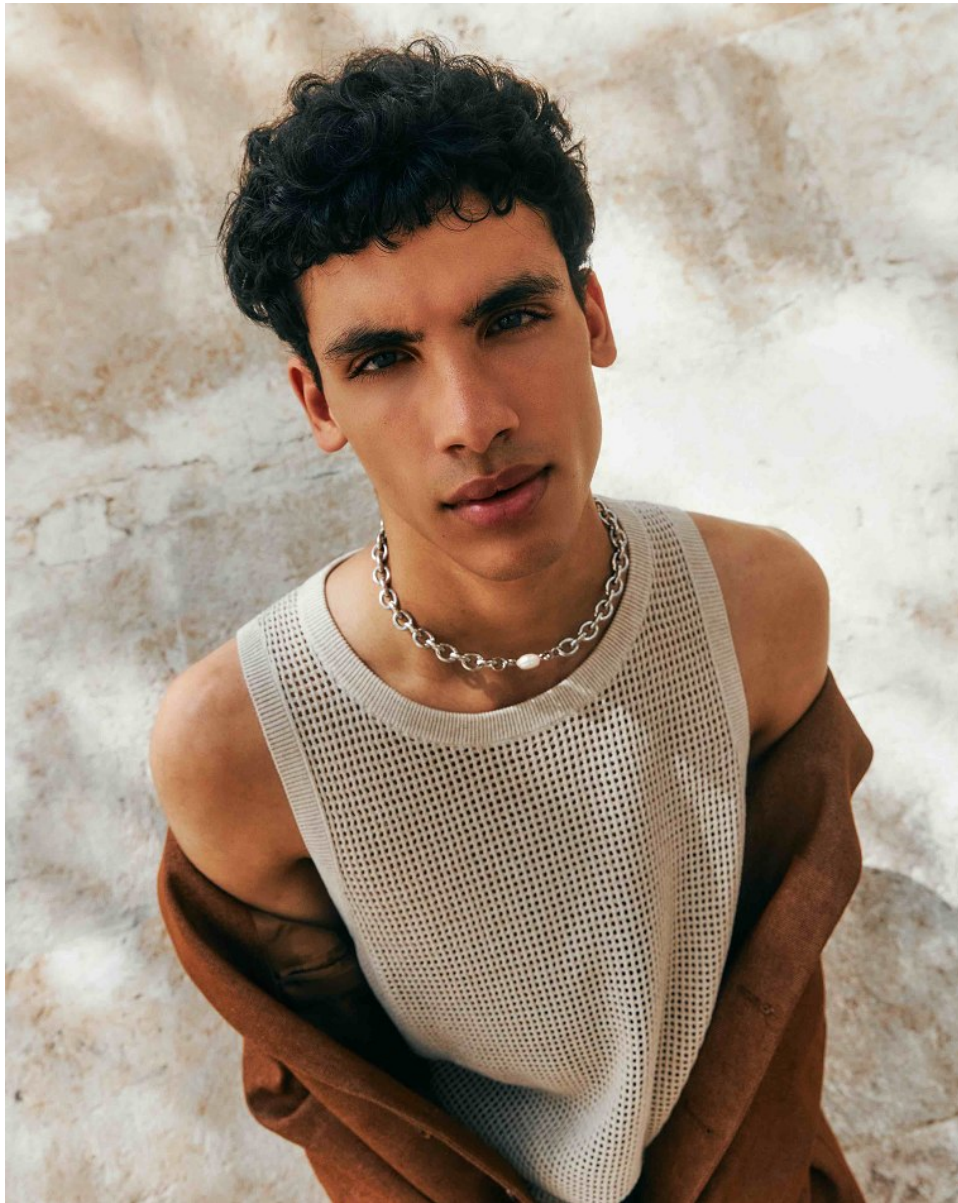

TOMÁS SANTOS

BOSS MODELS

CAPE TOWN

TOMÁS SANTOS

Height: 188cm Chest: 91cm Waist: 76cm Suit: 42 Shoe: 9.5 UK Hair: Brown Eyes: Green