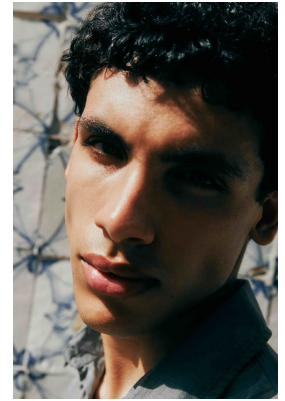

BOSS MODELS

CAPE TOWN

TOMÁS SANTOS

Height: 188cm Chest: 91cm Waist: 76cm Suit: 42 Shoe: 9.5 UK Hair: Brown Eyes: Green

BOSS MODELS

CAPE TOWN

TOMÁS SANTOS

Height: 188cm Chest: 91cm Waist: 76cm Suit: 42 Shoe: 9.5 UK Hair: Brown Eyes: Green