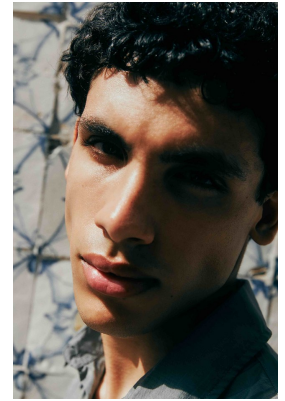

# BOSS MODELS

CAPE TOWN

## TOMÁS SANTOS

Height: 188cm Chest: 91cm Waist: 76cm Suit: 42 Shoe: 9.5 UK Hair: Brown Eyes: Green