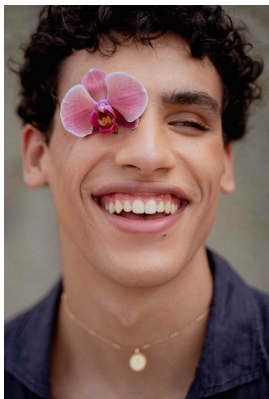

# BOSS MODELS

CAPE TOWN

## TOMÁS SANTOS

Height: 188cm Chest: 91cm Waist: 76cm Suit: 42 Shoe: 9.5 UK Hair: Brown Eyes: Green