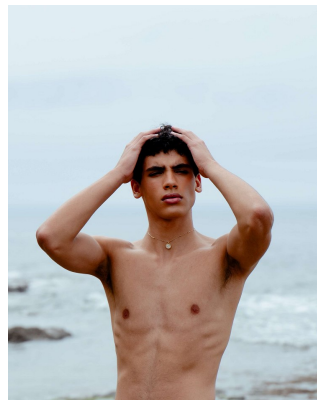

BOSS MODELS

CAPE TOWN

TOMÁS SANTOS

Height: 188cm Chest: 91cm Waist: 76cm Suit: 42 Shoe: 9.5 UK Hair: Brown Eyes: Green

BOSS MODELS

CAPE TOWN

TOMÁS SANTOS

Height: 188cm Chest: 91cm Waist: 76cm Suit: 42 Shoe: 9.5 UK Hair: Brown Eyes: Green