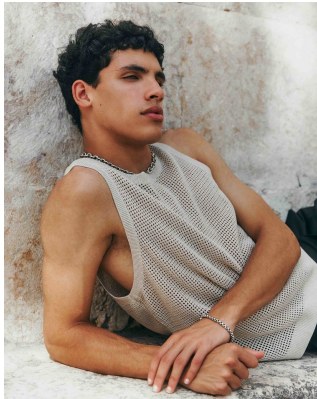

BOSS MODELS

CAPE TOWN

TOMÁS SANTOS

Height: 188cm Chest: 91cm Waist: 76cm Suit: 42 Shoe: 9.5 UK Hair: Brown Eyes: Green

BOSS MODELS

CAPE TOWN

TOMÁS SANTOS

Height: 188cm Chest: 91cm Waist: 76cm Suit: 42 Shoe: 9.5 UK Hair: Brown Eyes: Green