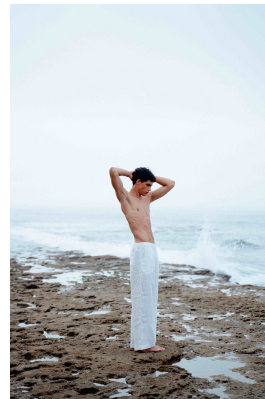

# BOSS MODELS

CAPE TOWN

## TOMÁS SANTOS

Height: 188cm Chest: 91cm Waist: 76cm Suit: 42 Shoe: 9.5 UK Hair: Brown Eyes: Green