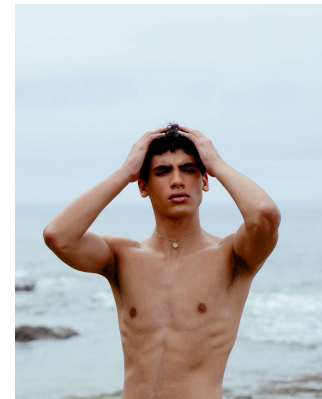

# BOSS MODELS

CAPE TOWN

## TOMÁS SANTOS

Height: 188cm Chest: 91cm Waist: 76cm Suit: 42 Shoe: 9.5 UK Hair: Brown Eyes: Green