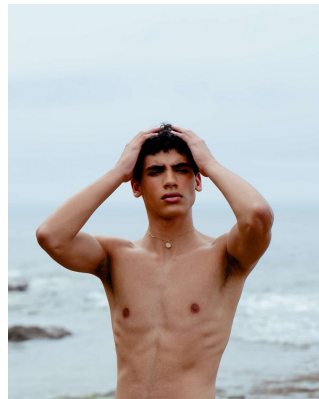

# BOSS MODELS

CAPE TOWN

## TOMÁS SANTOS

Height: 188cm Chest: 91cm Waist: 76cm Suit: 42 Shoe: 9.5 UK Hair: Brown Eyes: Green