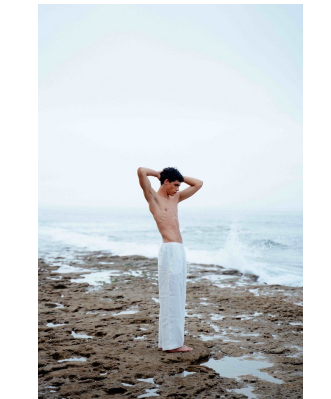

# BOSS MODELS

CAPE TOWN

## TOMÁS SANTOS

Height: 188cm Chest: 91cm Waist: 76cm Suit: 42 Shoe: 9.5 UK Hair: Brown Eyes: Green