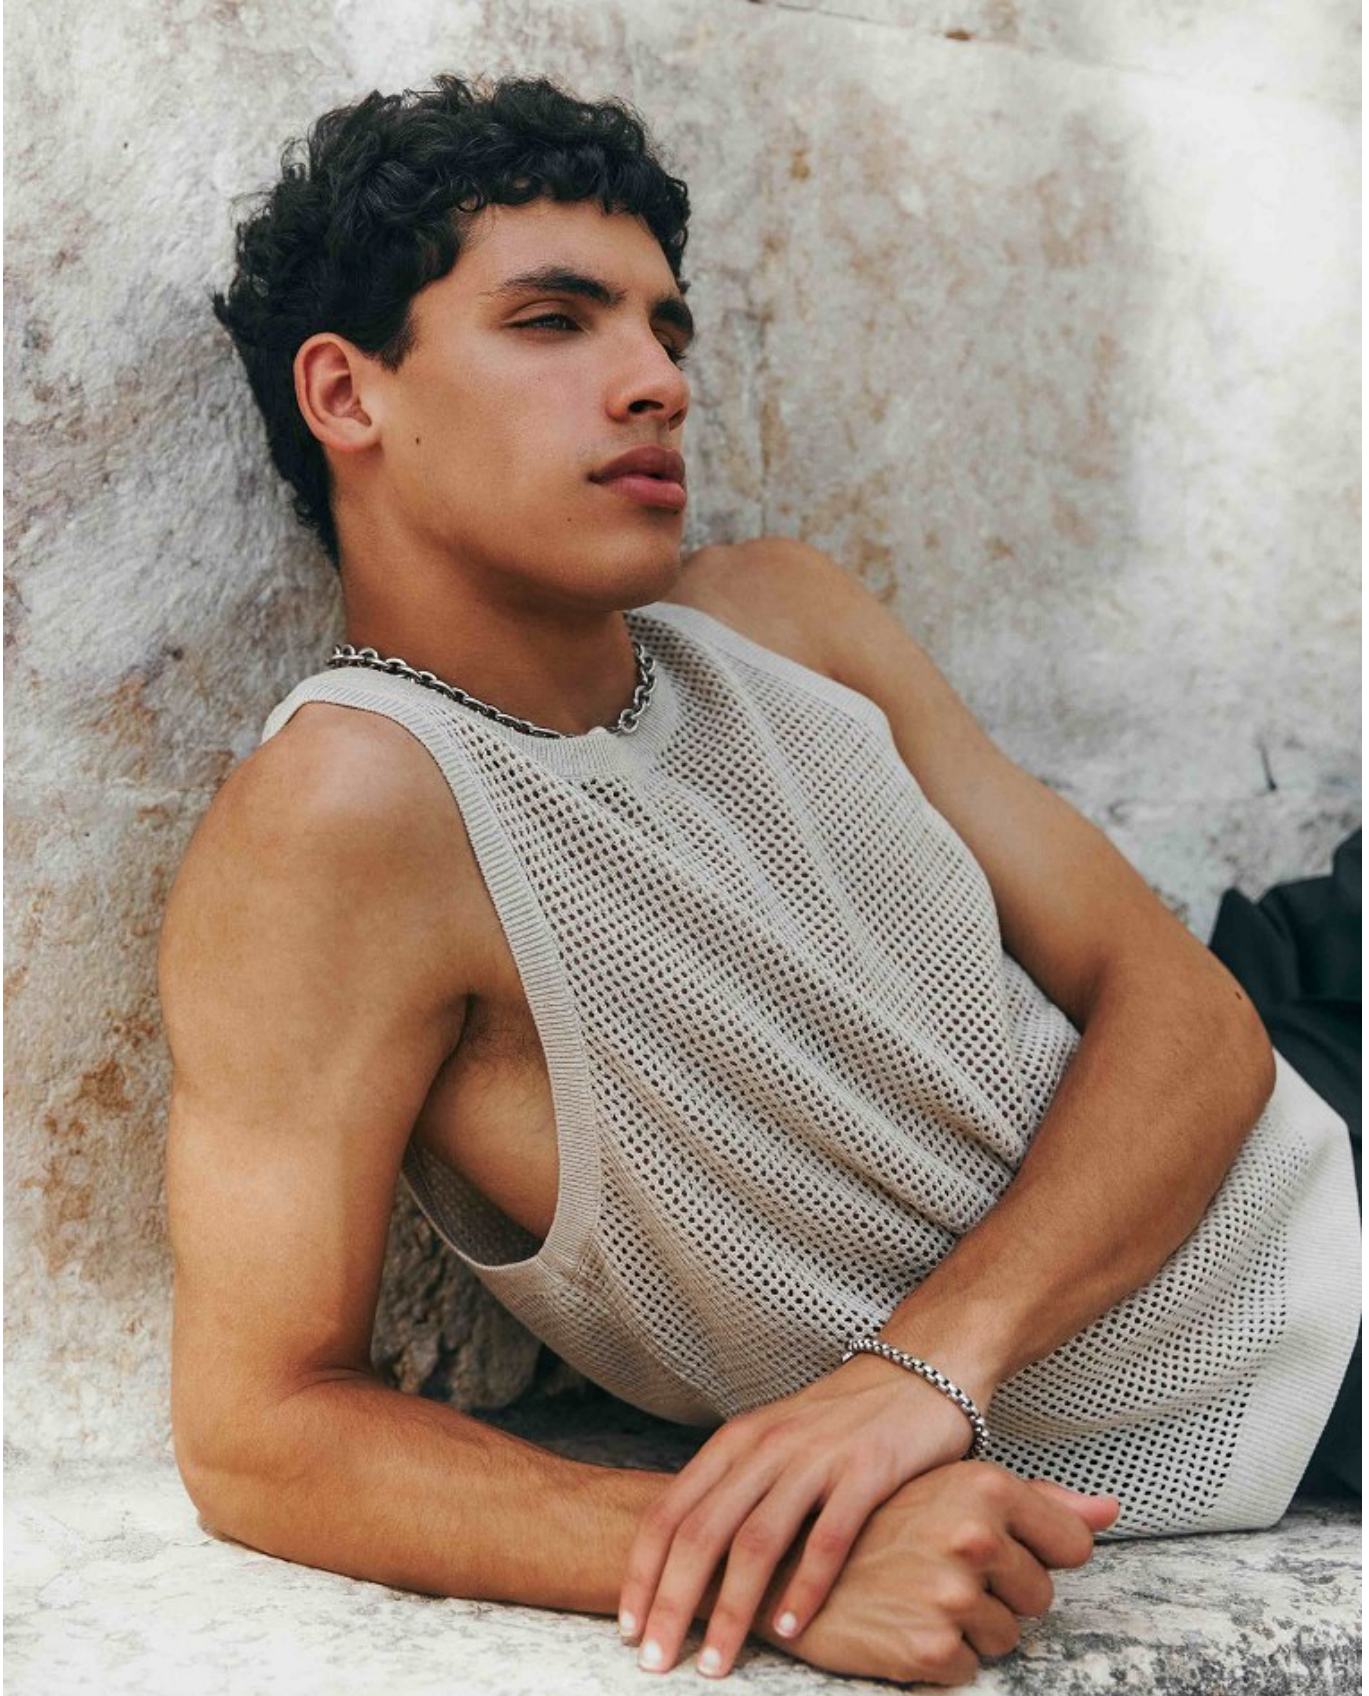

BOSS MODELS

CAPE TOWN

TOMÁS SANTOS

Height: 188cm Chest: 91cm Waist: 76cm Suit: 42 Shoe: 9.5 UK Hair: Brown Eyes: Green

BOSS MODELS

CAPE TOWN

TOMÁS SANTOS

Height: 188cm Chest: 91cm Waist: 76cm Suit: 42 Shoe: 9.5 UK Hair: Brown Eyes: Green