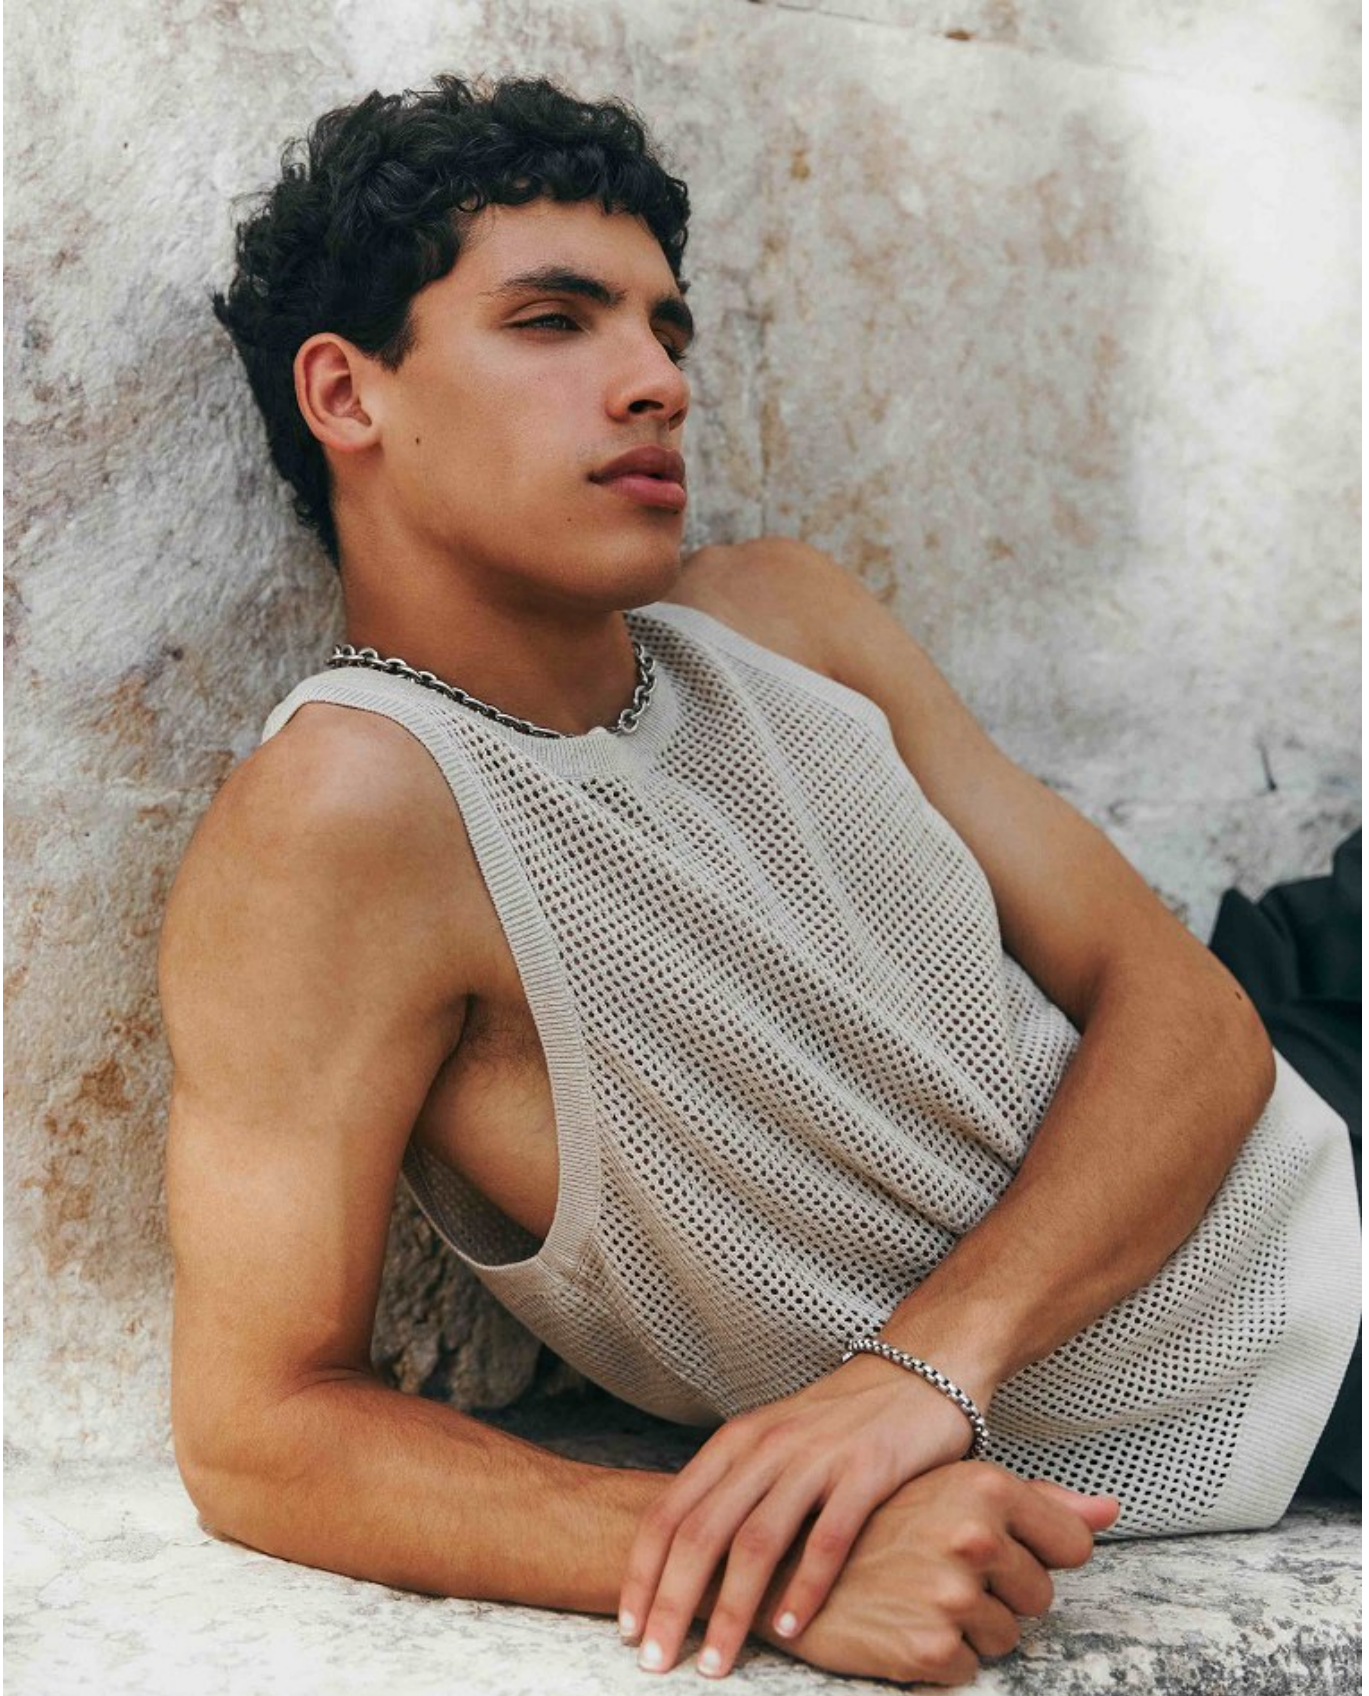

TOMÁS SANTOS

BOSS MODELS

CAPE TOWN

Height: 188cm Chest: 91cm Waist: 76cm Suit: 42 Shoe: 9.5 UK Hair: Brown Eyes: Green