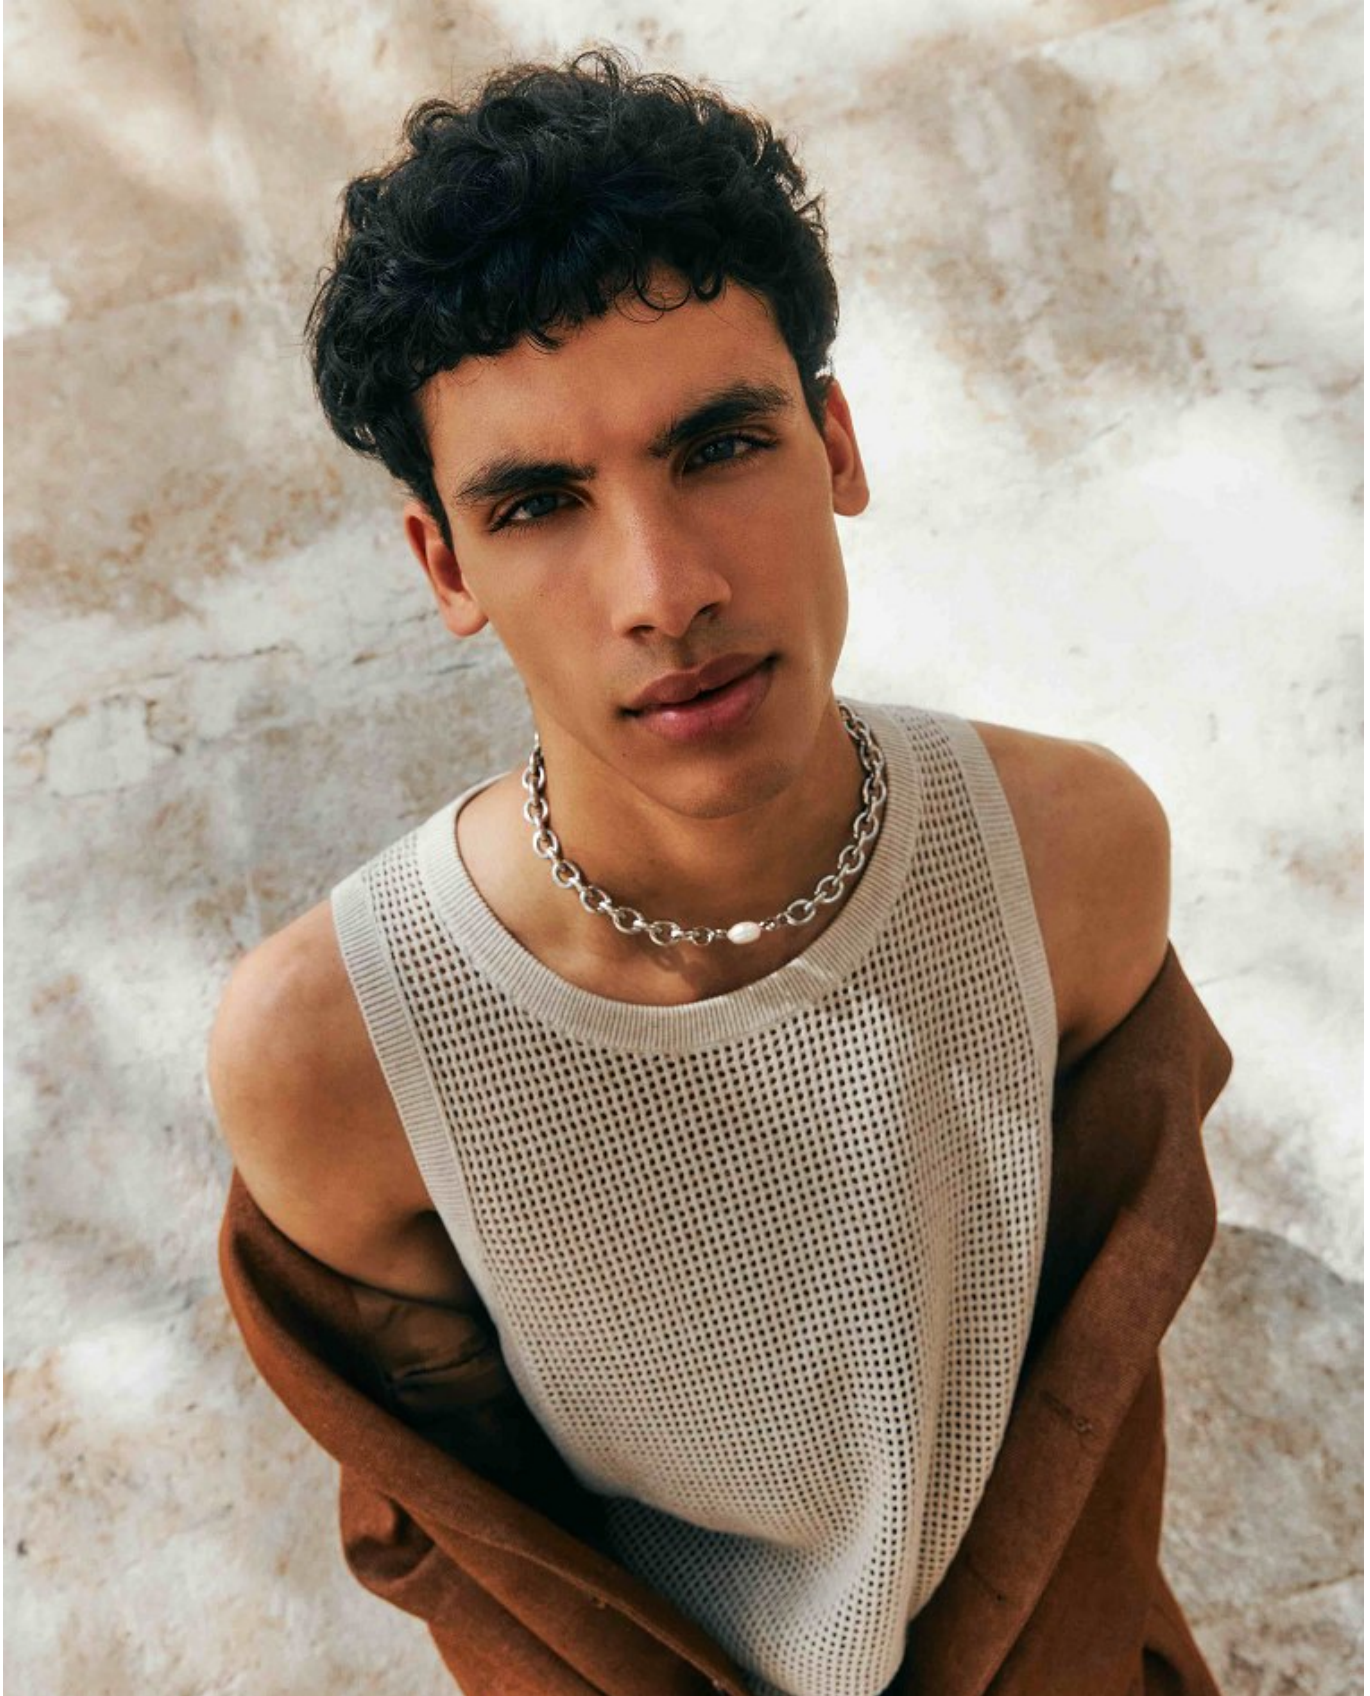

TOMÁS SANTOS

BOSS MODELS

CAPE TOWN

Height: 188cm Chest: 91cm Waist: 76cm Suit: 42 Shoe: 9.5 UK Hair: Brown Eyes: Green