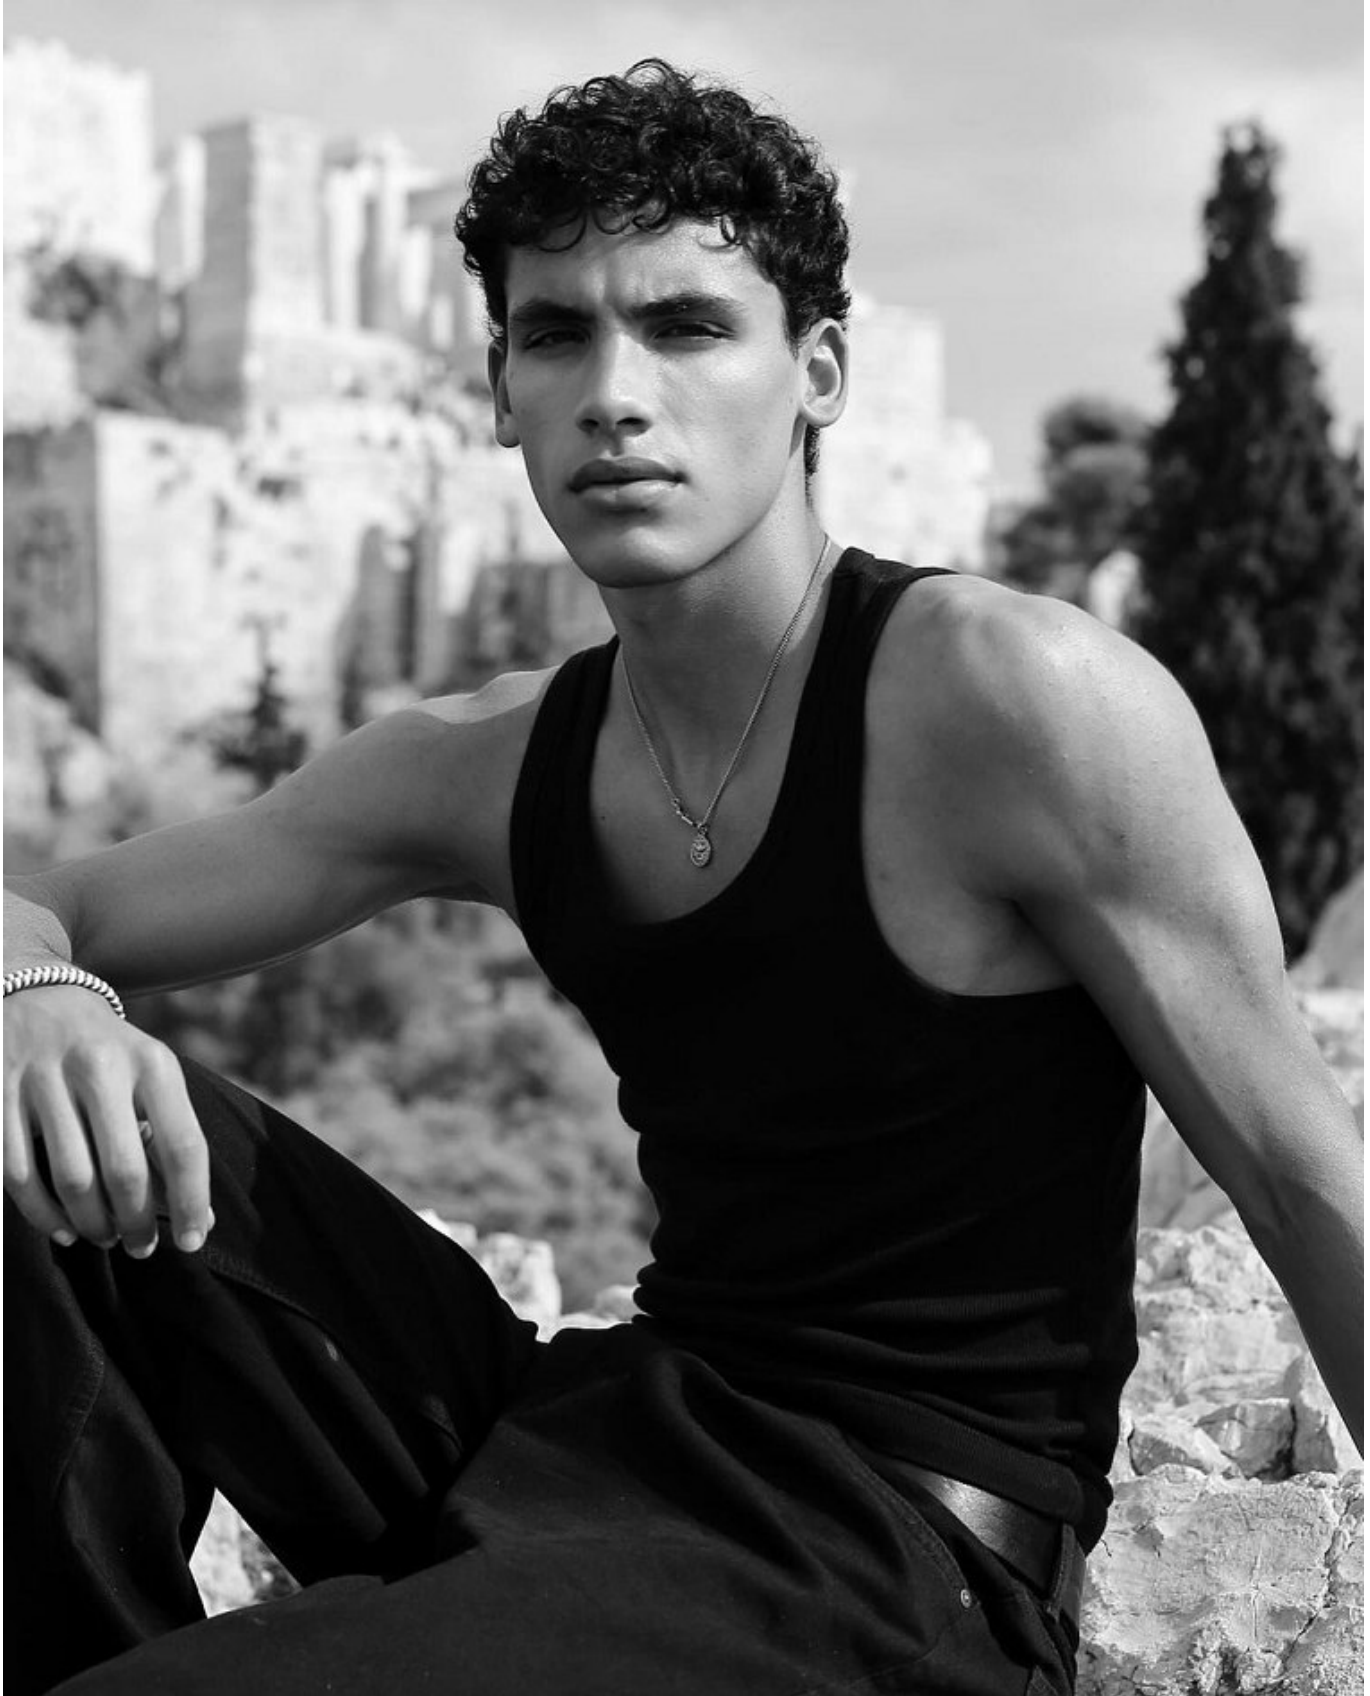

BOSS MODELS

CAPE TOWN

TOMÁS SANTOS

Height: 188cm Chest: 91cm Waist: 76cm Suit: 42 Shoe: 9.5 UK Hair: Brown Eyes: Green

BOSS MODELS

CAPE TOWN

TOMÁS SANTOS

Height: 188cm Chest: 91cm Waist: 76cm Suit: 42 Shoe: 9.5 UK Hair: Brown Eyes: Green