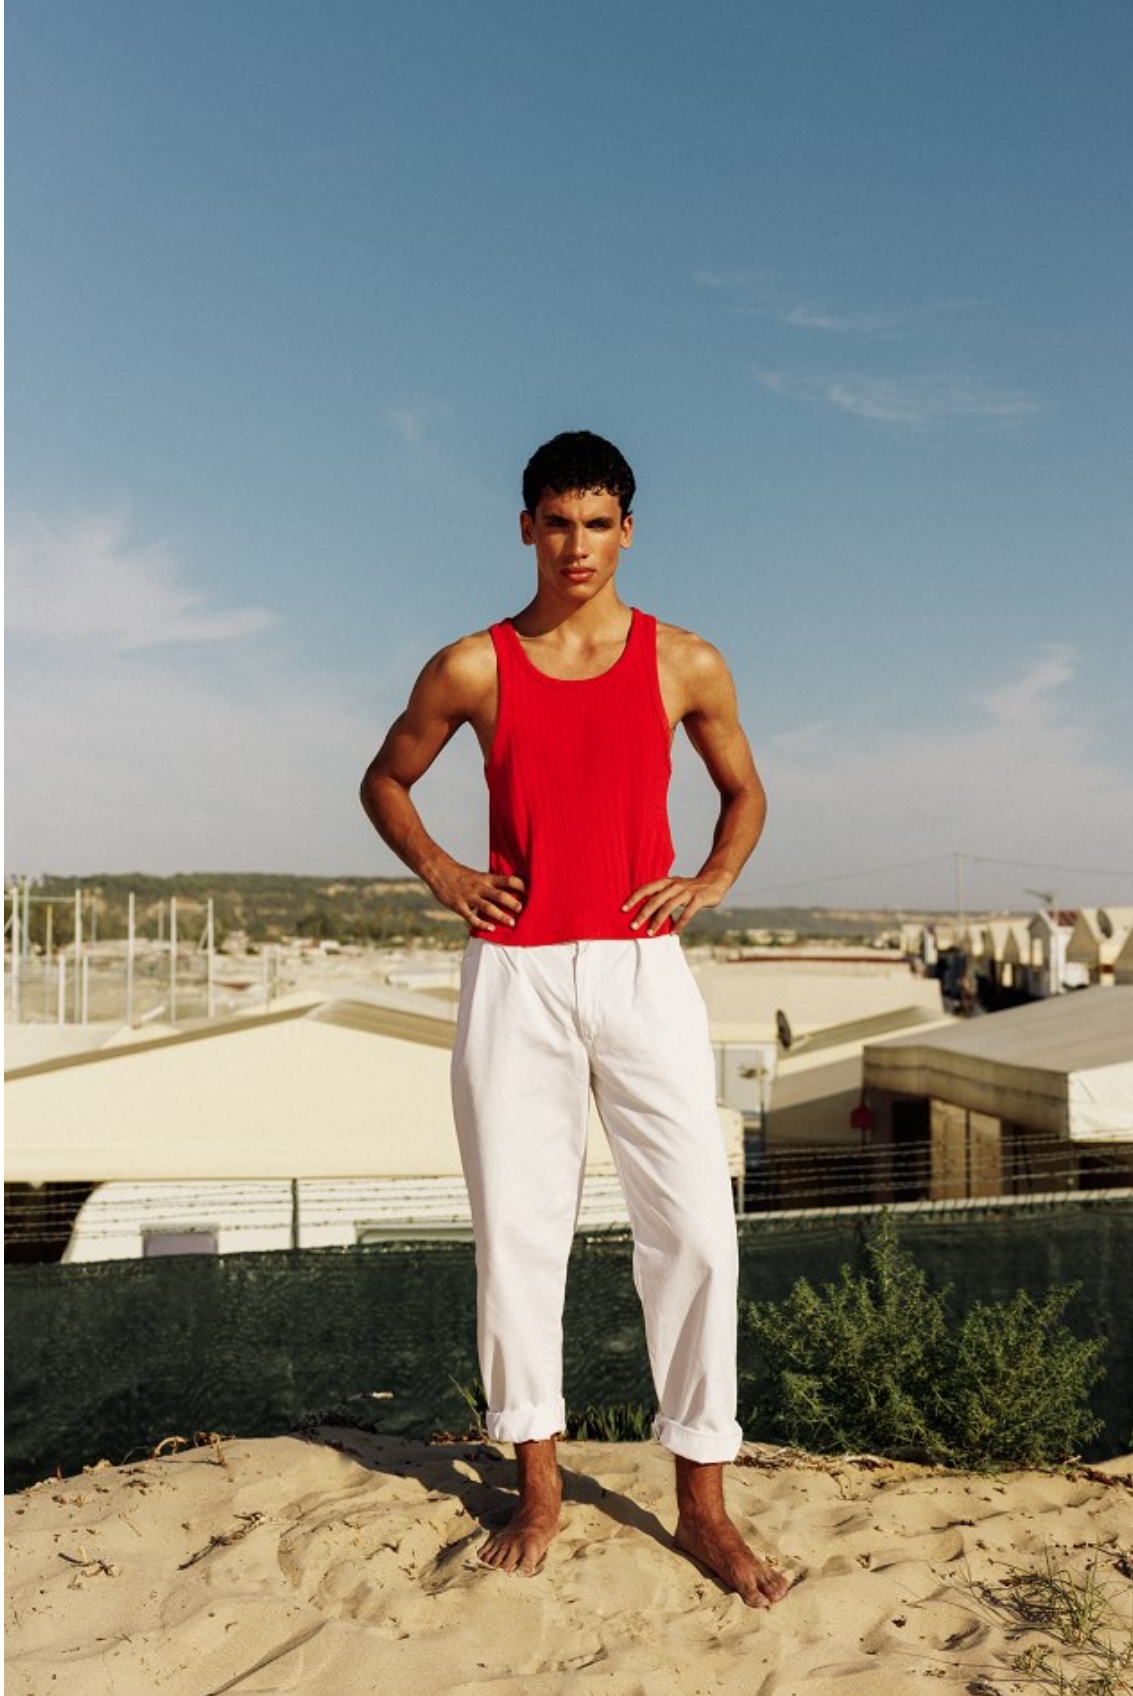

TOMÁS SANTOS

BOSS MODELS

CAPE TOWN

Height: 188cm Chest: 91cm Waist: 76cm Suit: 42 Shoe: 9.5 UK Hair: Brown Eyes: Green