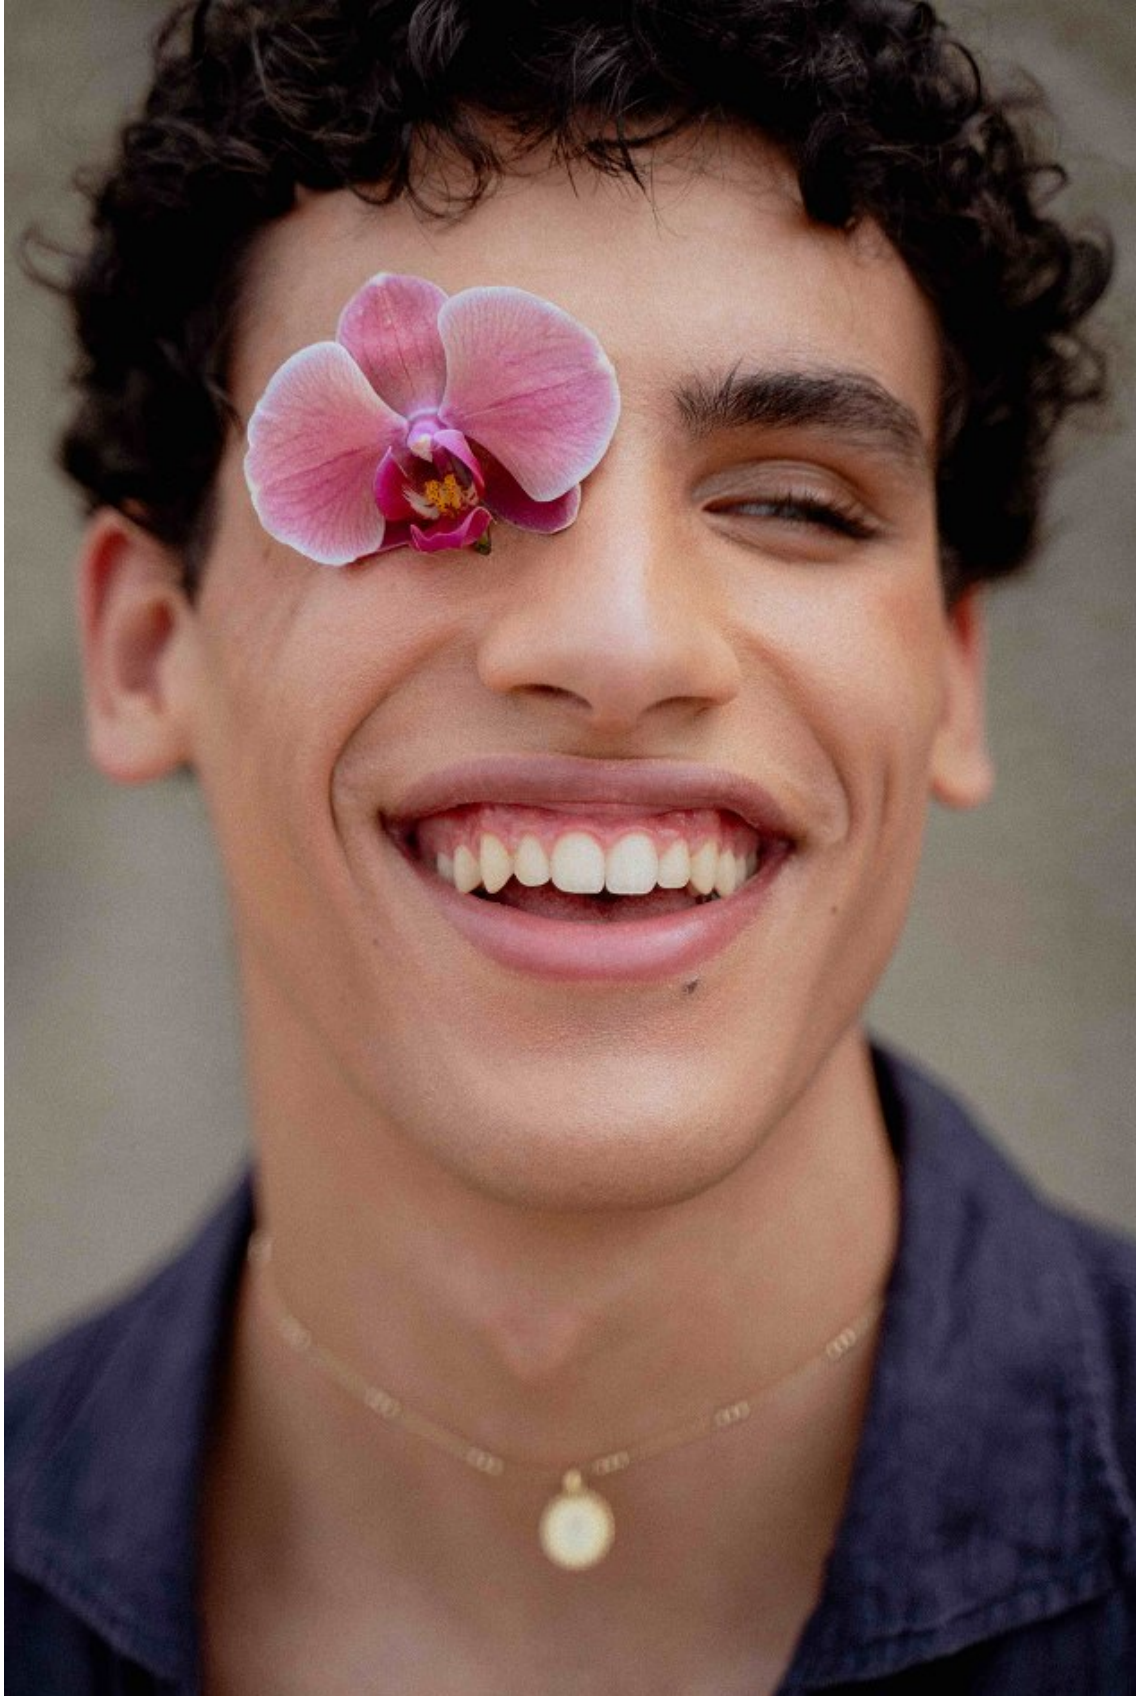

BOSS MODELS

CAPE TOWN

TOMÁS SANTOS

Height: 188cm Chest: 91cm Waist: 76cm Suit: 42 Shoe: 9.5 UK Hair: Brown Eyes: Green