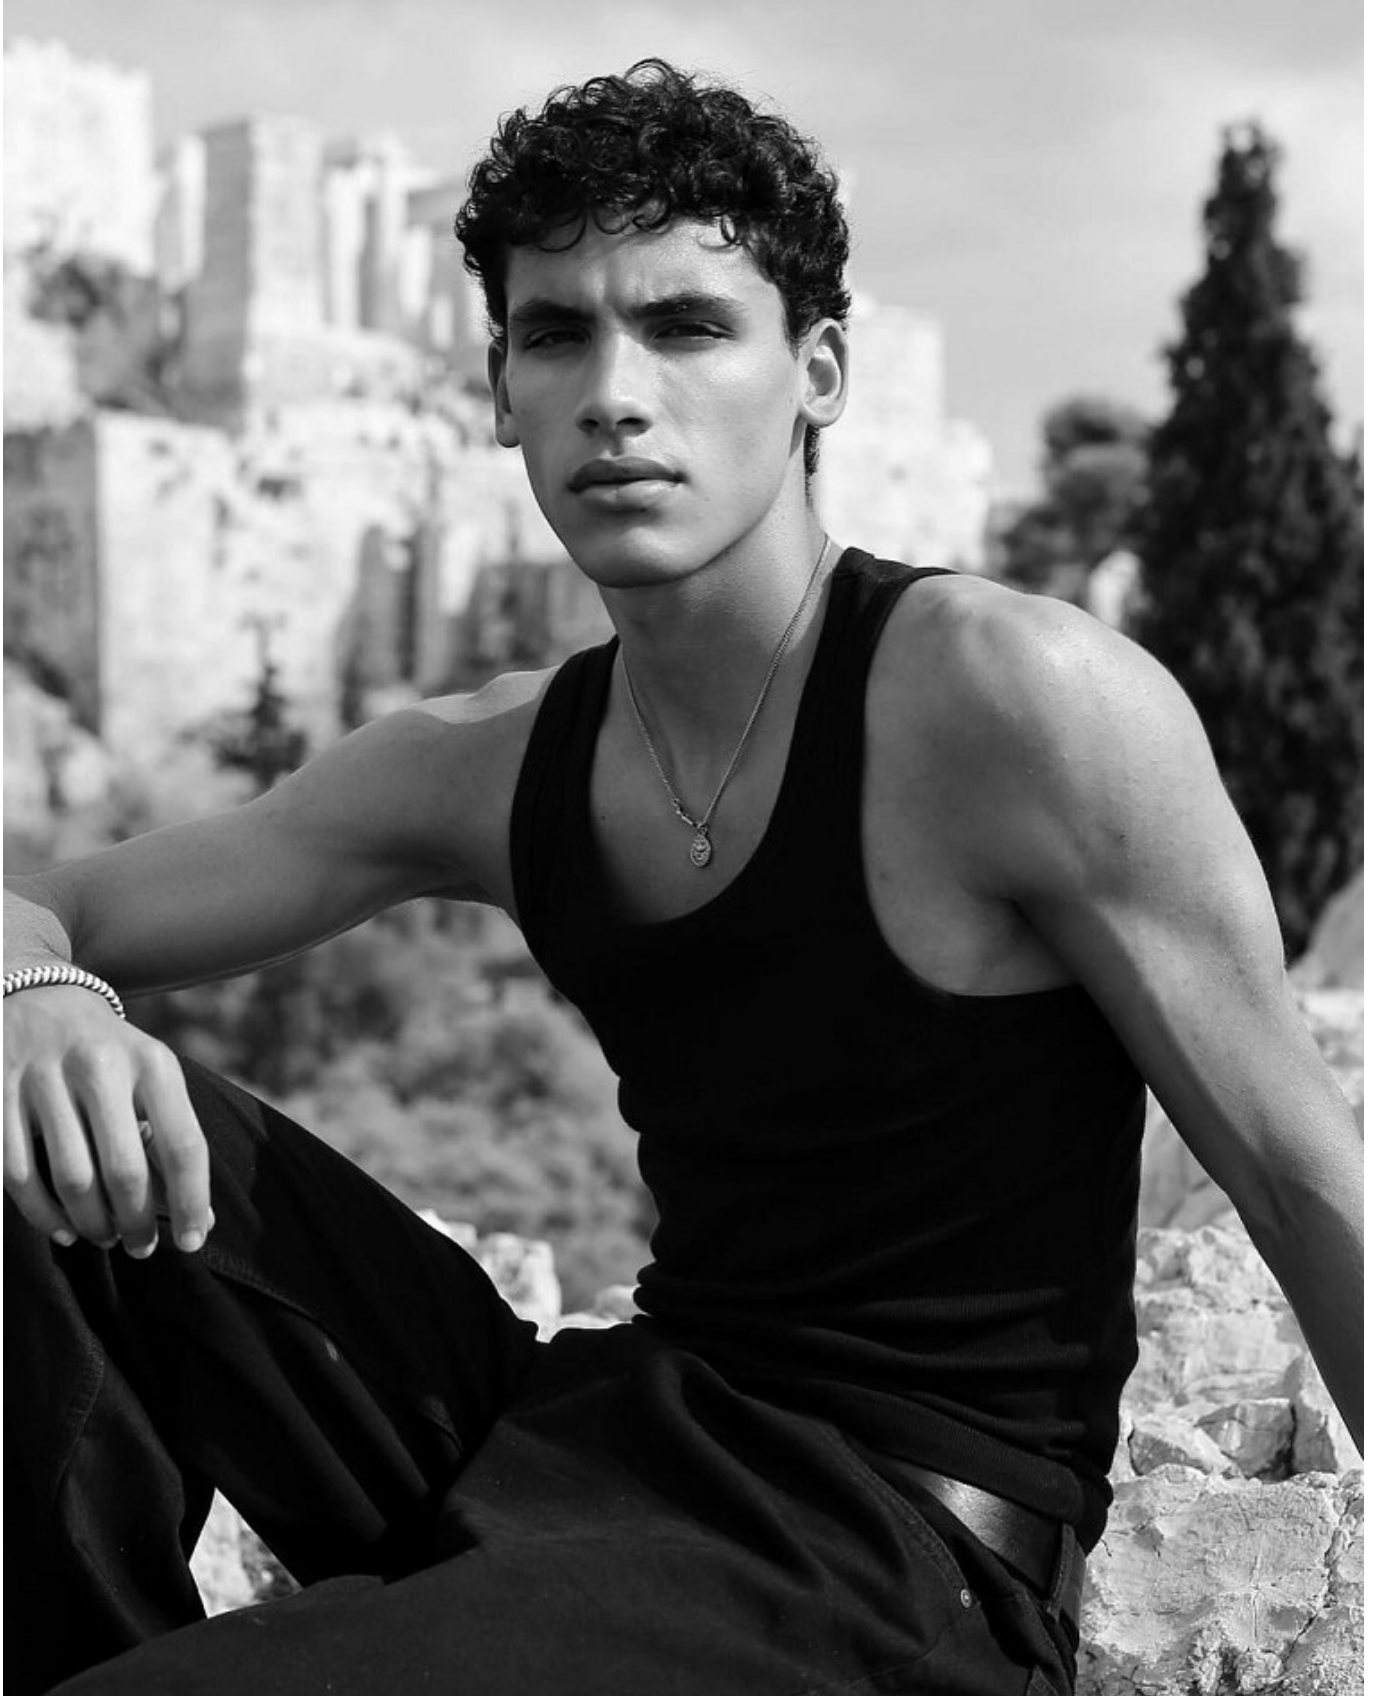

TOMÁS SANTOS

BOSS MODELS

CAPE TOWN

Height: 188cm Chest: 91cm Waist: 76cm Suit: 42 Shoe: 9.5 UK Hair: Brown Eyes: Green