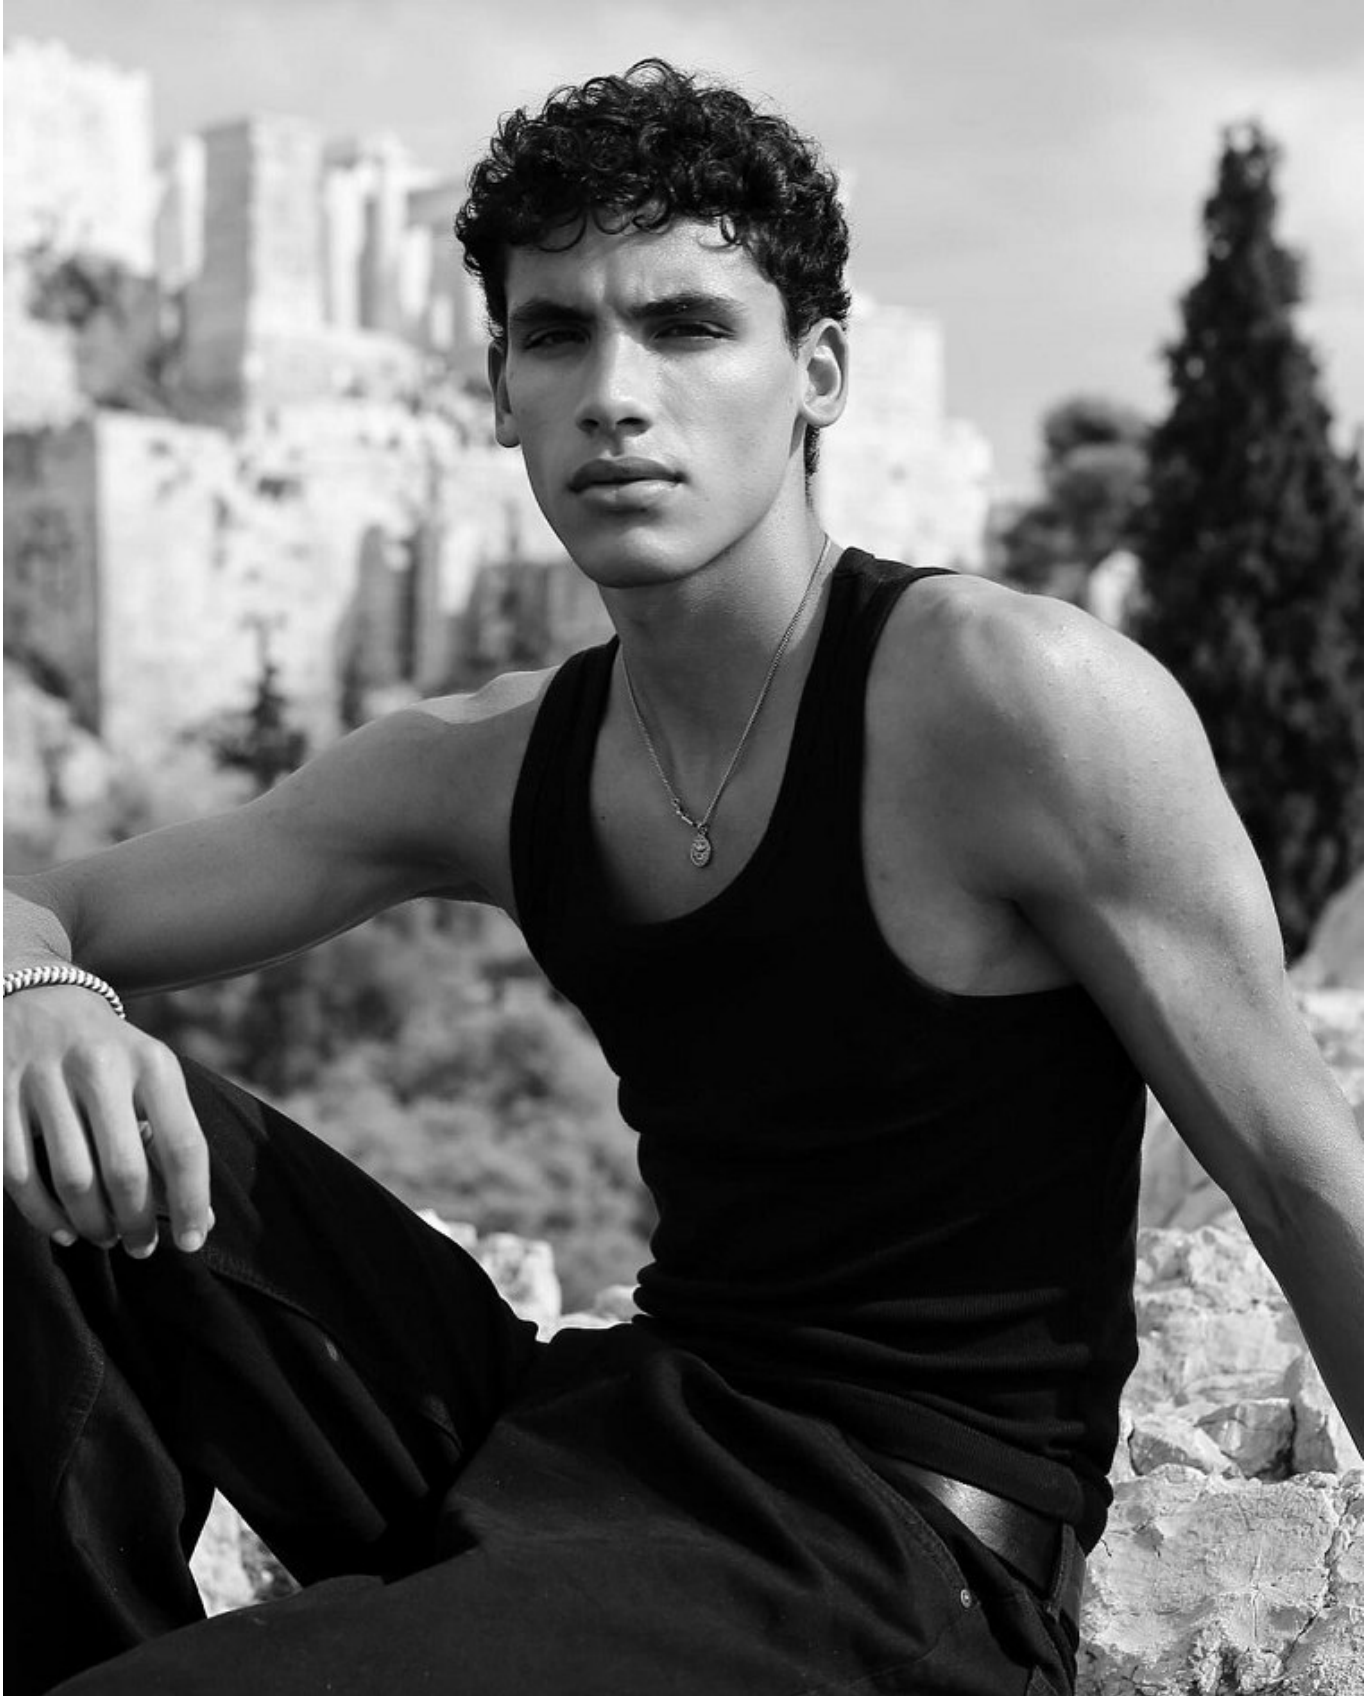

# BOSS MODELS

CAPE TOWN

TOMÁS SANTOS

Height: 188cm Chest: 91cm Waist: 76cm Suit: 42 Shoe: 9.5 UK Hair: Brown Eyes: Green