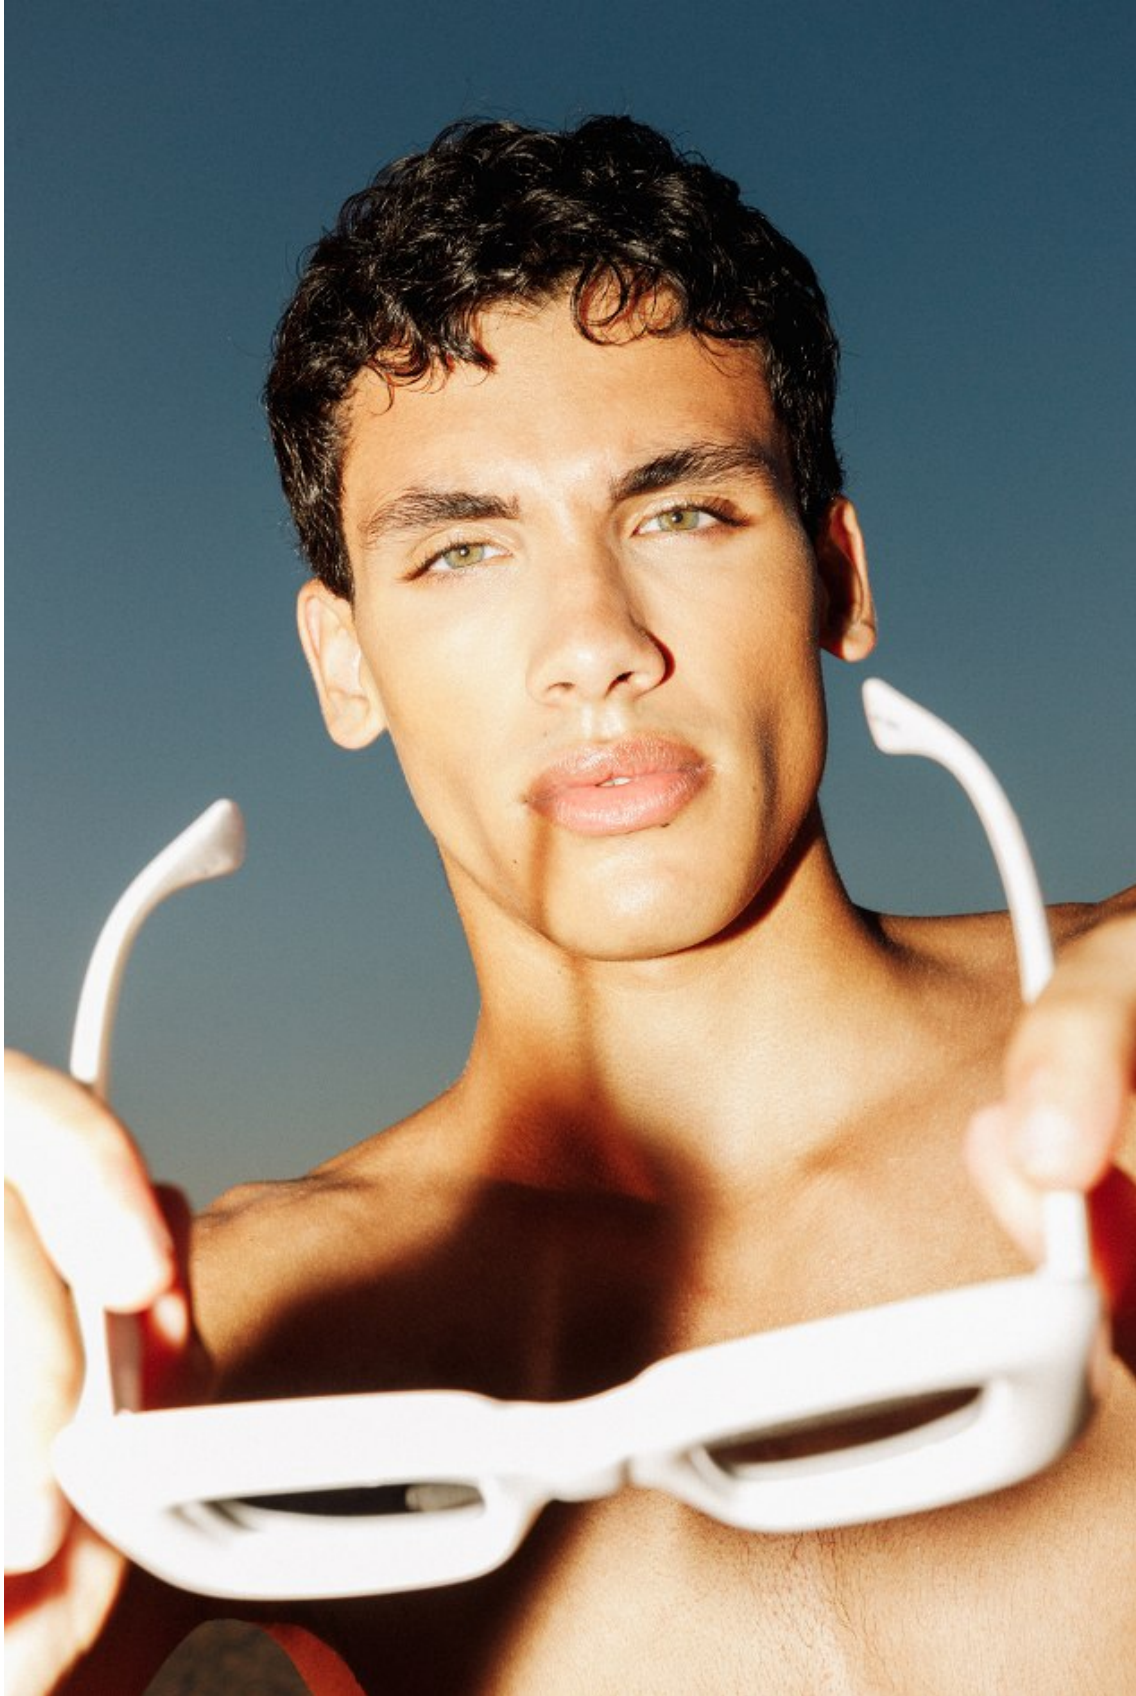

TOMÁS SANTOS

BOSS MODELS

CAPE TOWN

Height: 188cm Chest: 91cm Waist: 76cm Suit: 42 Shoe: 9.5 UK Hair: Brown Eyes: Green