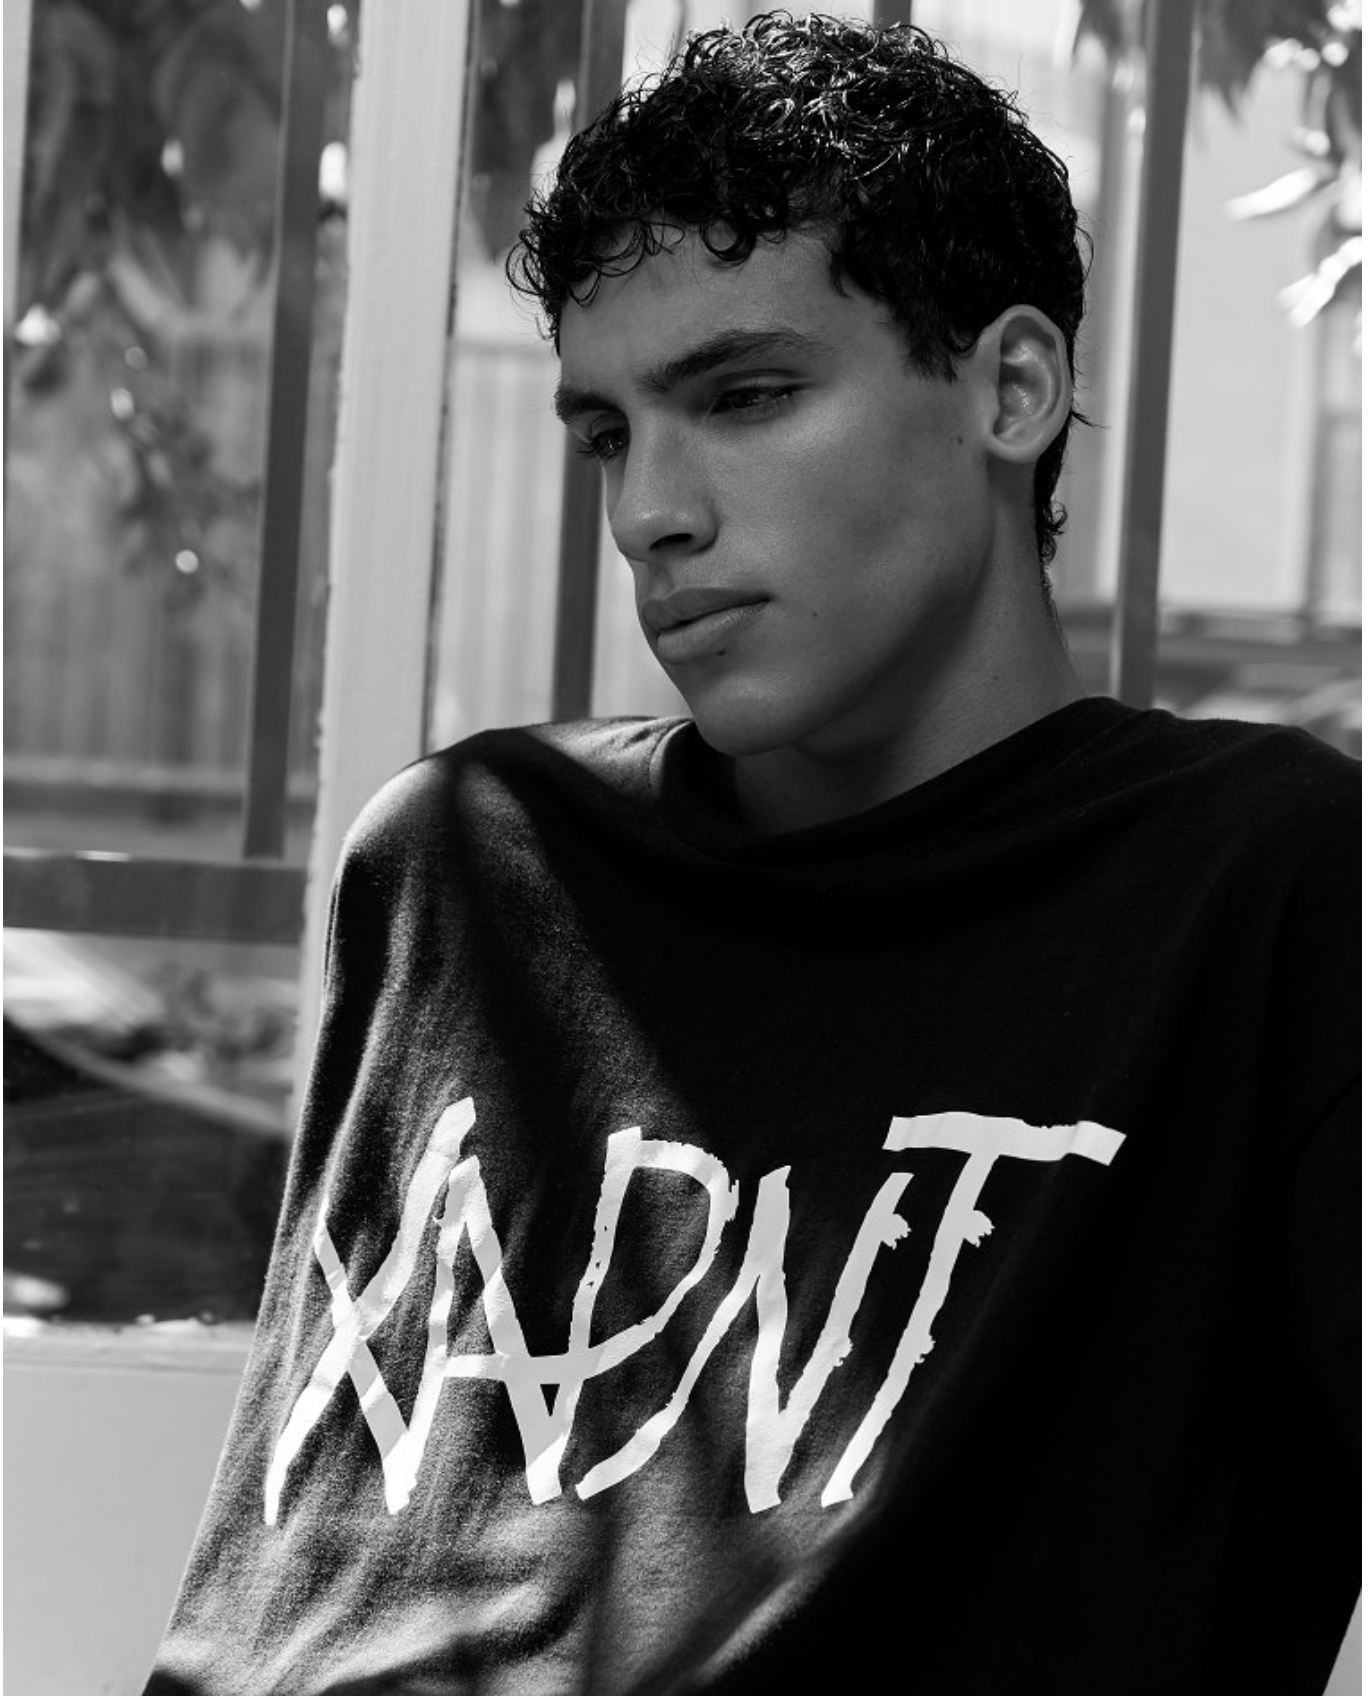

TOMÁS SANTOS

BOSS MODELS

CAPE TOWN

Height: 188cm Chest: 91cm Waist: 76cm Suit: 42 Shoe: 9.5 UK Hair: Brown Eyes: Green