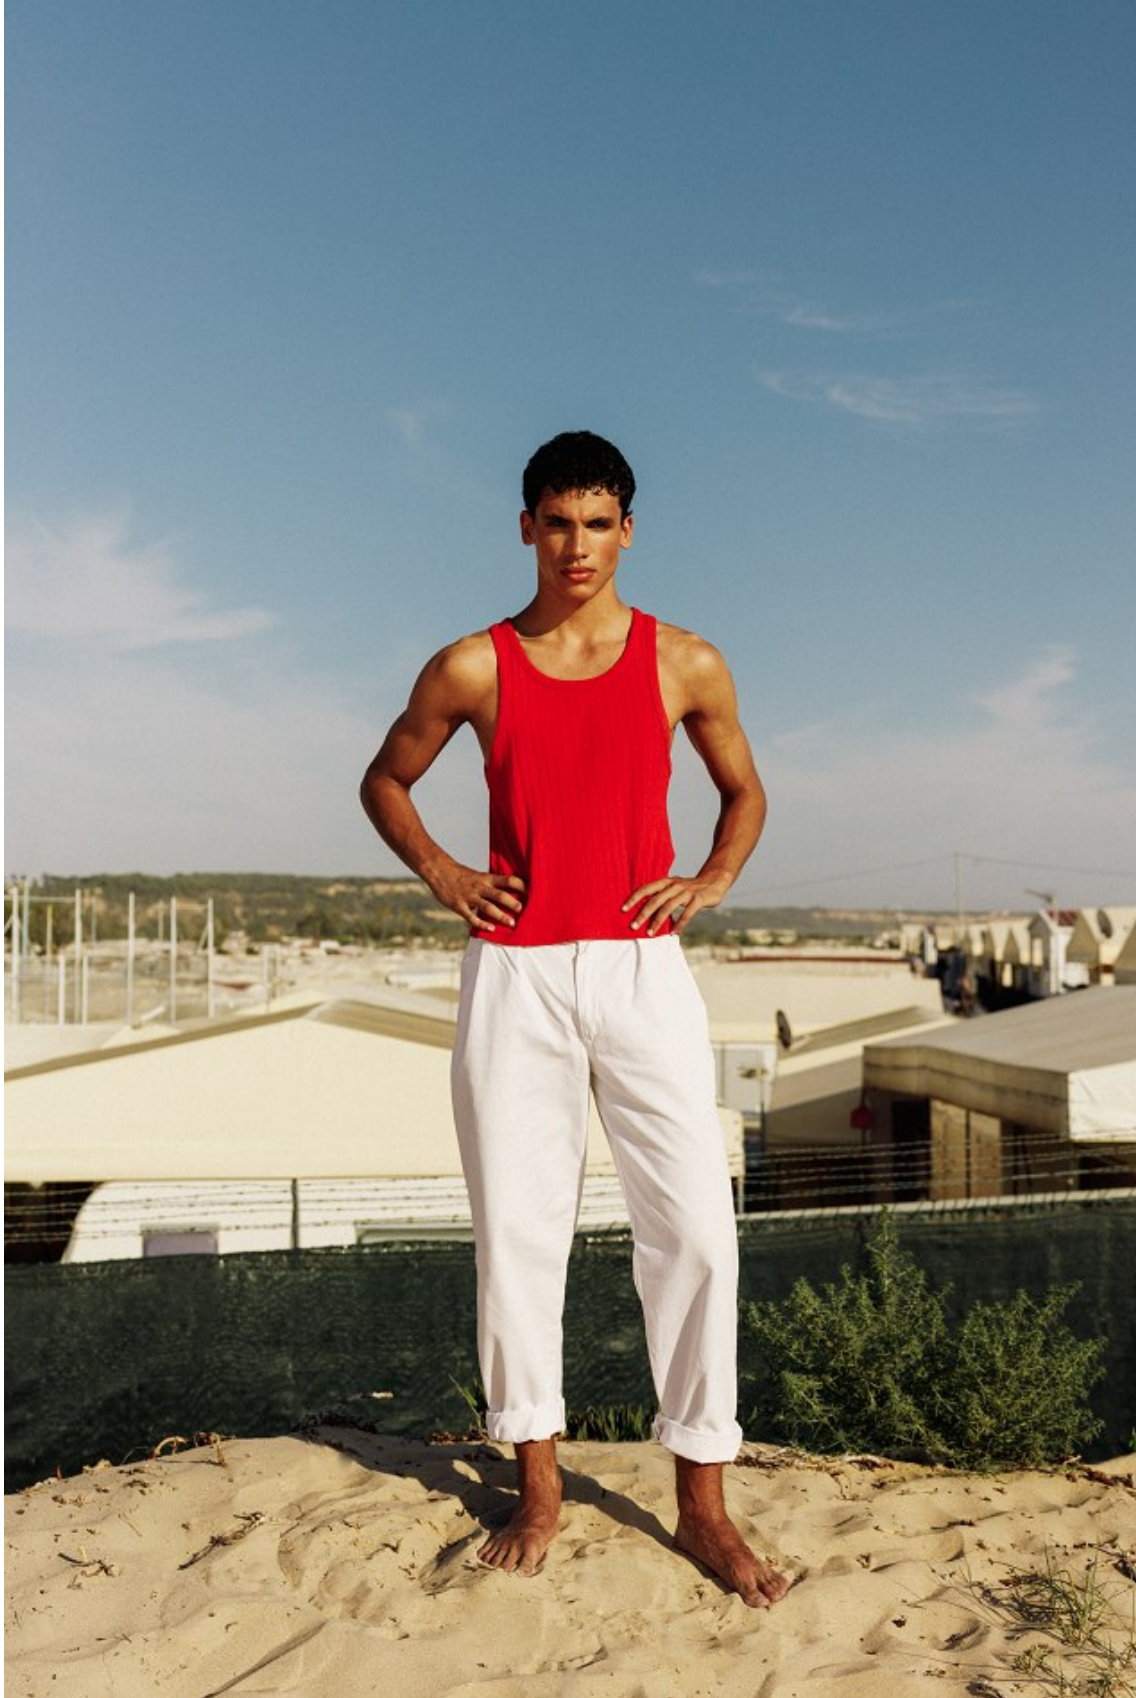

TOMÁS SANTOS

BOSS MODELS

CAPE TOWN

Height: 188cm Chest: 91cm Waist: 76cm Suit: 42 Shoe: 9.5 UK Hair: Brown Eyes: Green