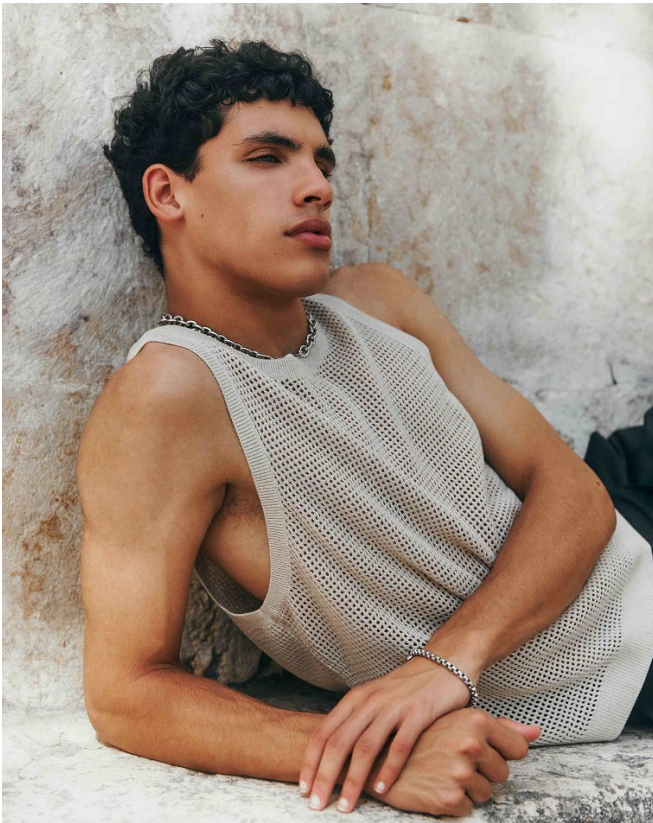

BOSS MODELS

CAPE TOWN

TOMÁS SANTOS

Height: 188cm Chest: 91cm Waist: 76cm Suit: 42 Shoe: 9.5 UK Hair: Brown Eyes: Green

BOSS MODELS

CAPE TOWN

TOMÁS SANTOS

Height: 188cm Chest: 91cm Waist: 76cm Suit: 42 Shoe: 9.5 UK Hair: Brown Eyes: Green