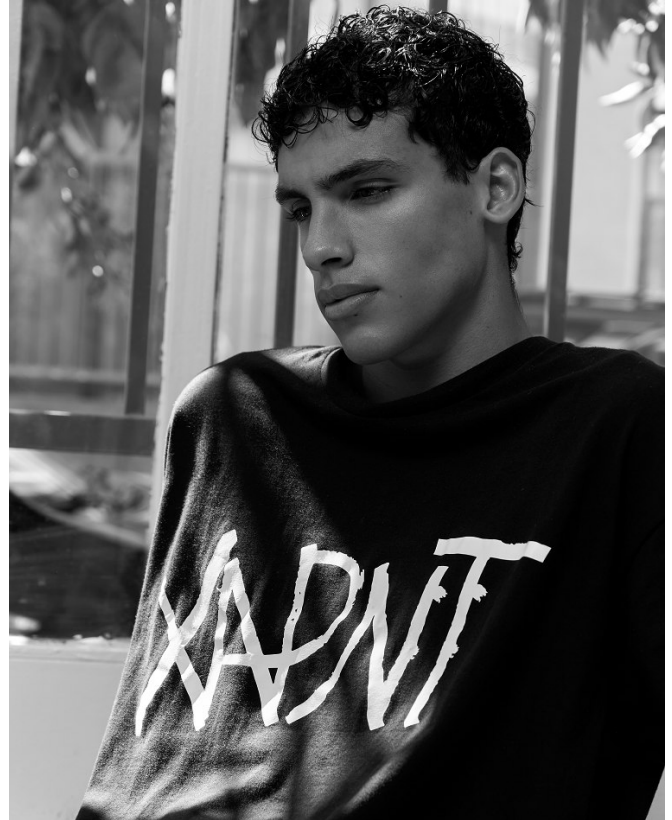

BOSS MODELS

CAPE TOWN

TOMÁS SANTOS

Height: 188cm Chest: 91cm Waist: 76cm Suit: 42 Shoe: 9.5 UK Hair: Brown Eyes: Green

BOSS MODELS

CAPE TOWN

TOMÁS SANTOS

Height: 188cm Chest: 91cm Waist: 76cm Suit: 42 Shoe: 9.5 UK Hair: Brown Eyes: Green