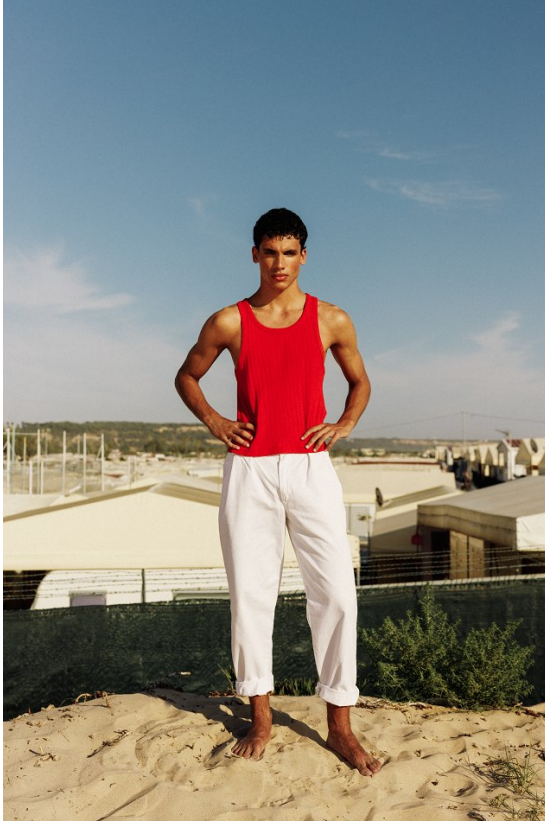

BOSS MODELS

CAPE TOWN

TOMÁS SANTOS

Height: 188cm Chest: 91cm Waist: 76cm Suit: 42 Shoe: 9.5 UK Hair: Brown Eyes: Green

BOSS MODELS

CAPE TOWN

TOMÁS SANTOS

Height: 188cm Chest: 91cm Waist: 76cm Suit: 42 Shoe: 9.5 UK Hair: Brown Eyes: Green