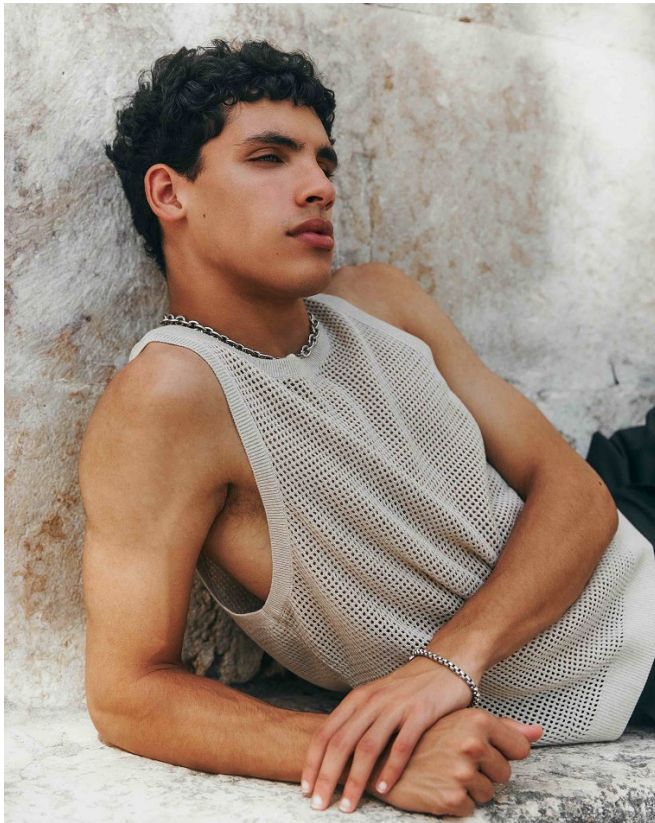

# BOSS MODELS

CAPE TOWN

**TOMÁS SANTOS**

Height: 188cm Chest: 91cm Waist: 76cm Suit: 42 Shoe: 9.5 UK Hair: Brown Eyes: Green

# BOSS MODELS

CAPE TOWN

TOMÁS SANTOS

Height: 188cm Chest: 91cm Waist: 76cm Suit: 42 Shoe: 9.5 UK Hair: Brown Eyes: Green

# BOSS MODELS

CAPE TOWN