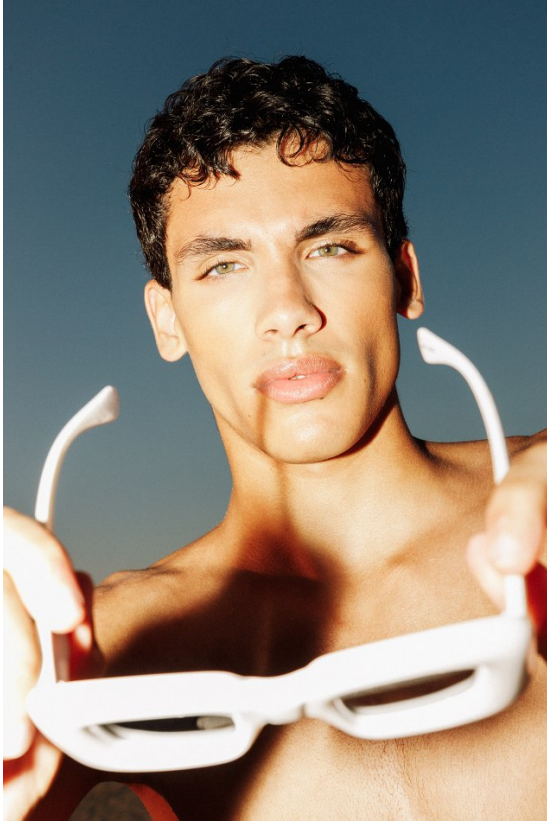

# BOSS MODELS

CAPE TOWN

**TOMÁS SANTOS**

Height: 188cm Chest: 91cm Waist: 76cm Suit: 42 Shoe: 9.5 UK Hair: Brown Eyes: Green

# BOSS MODELS

CAPE TOWN

TOMÁS SANTOS

Height: 188cm Chest: 91cm Waist: 76cm Suit: 42 Shoe: 9.5 UK Hair: Brown Eyes: Green

# BOSS MODELS

CAPE TOWN