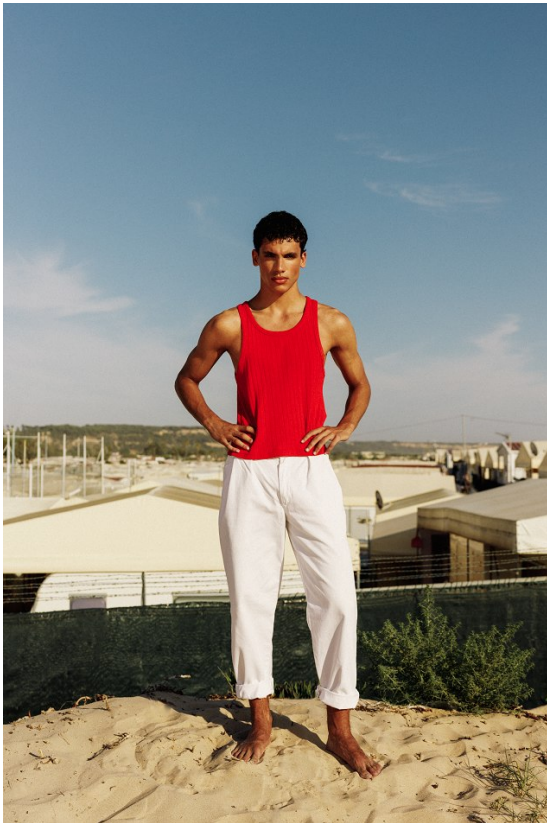

# BOSS MODELS

CAPE TOWN

**TOMÁS SANTOS**

Height: 188cm Chest: 91cm Waist: 76cm Suit: 42 Shoe: 9.5 UK Hair: Brown Eyes: Green

# BOSS MODELS

CAPE TOWN

TOMÁS SANTOS

Height: 188cm Chest: 91cm Waist: 76cm Suit: 42 Shoe: 9.5 UK Hair: Brown Eyes: Green

# BOSS MODELS

CAPE TOWN