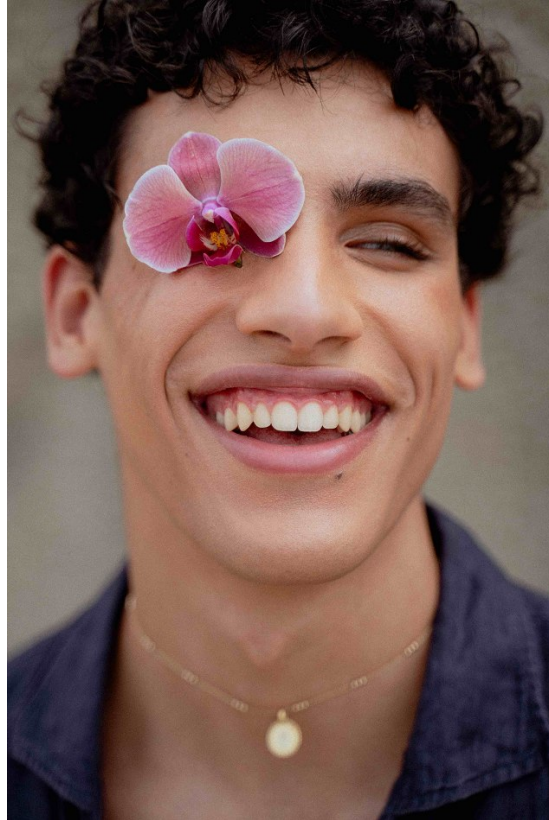

BOSS MODELS

CAPE TOWN

TOMÁS SANTOS

Height: 188cm Chest: 91cm Waist: 76cm Suit: 42 Shoe: 9.5 UK Hair: Brown Eyes: Green